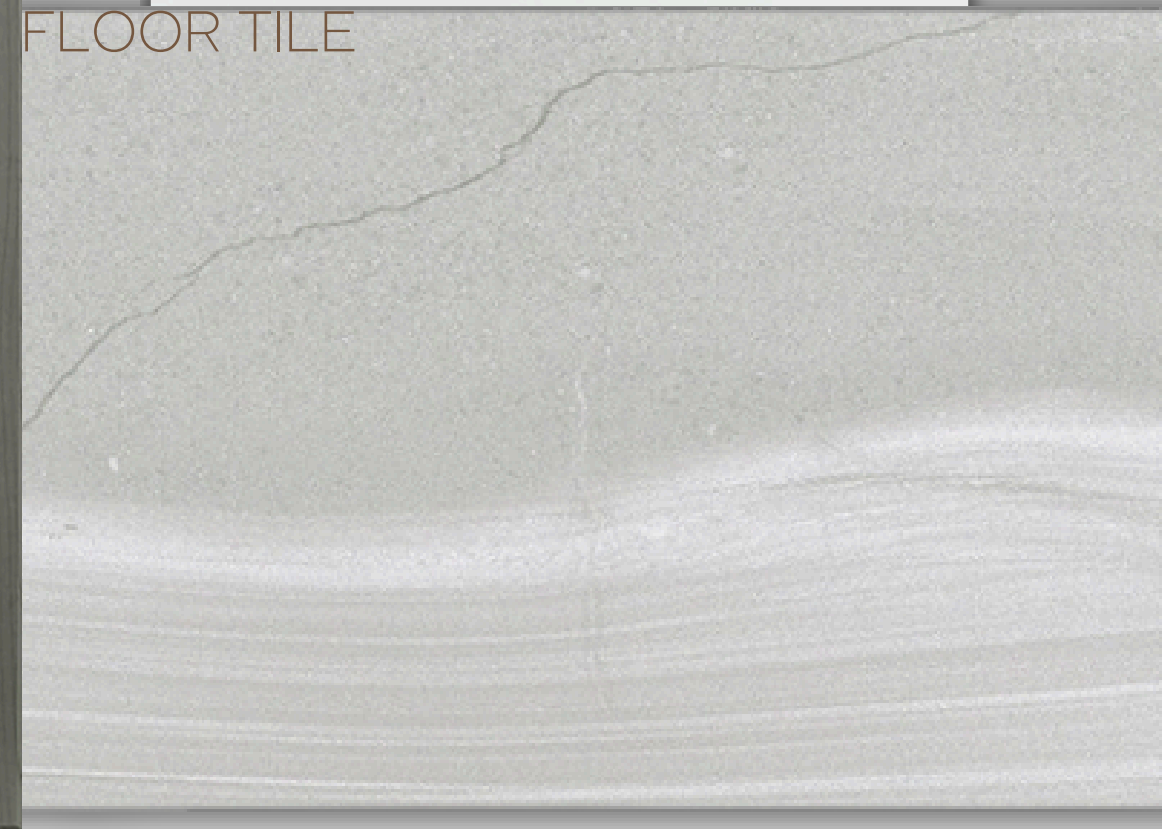

# A012L - WHITBY MEADOWS

TILE BACKSPLASH

QUARTZ COUNTERTOP

FLOOR TILE

PVC CABINET

[www.paradisedevelopments.com](http://www.paradisedevelopments.com)

All colour, shades and finishes may vary from the images included. All images provided are for reference purposes only and may appear different than the actual sample.