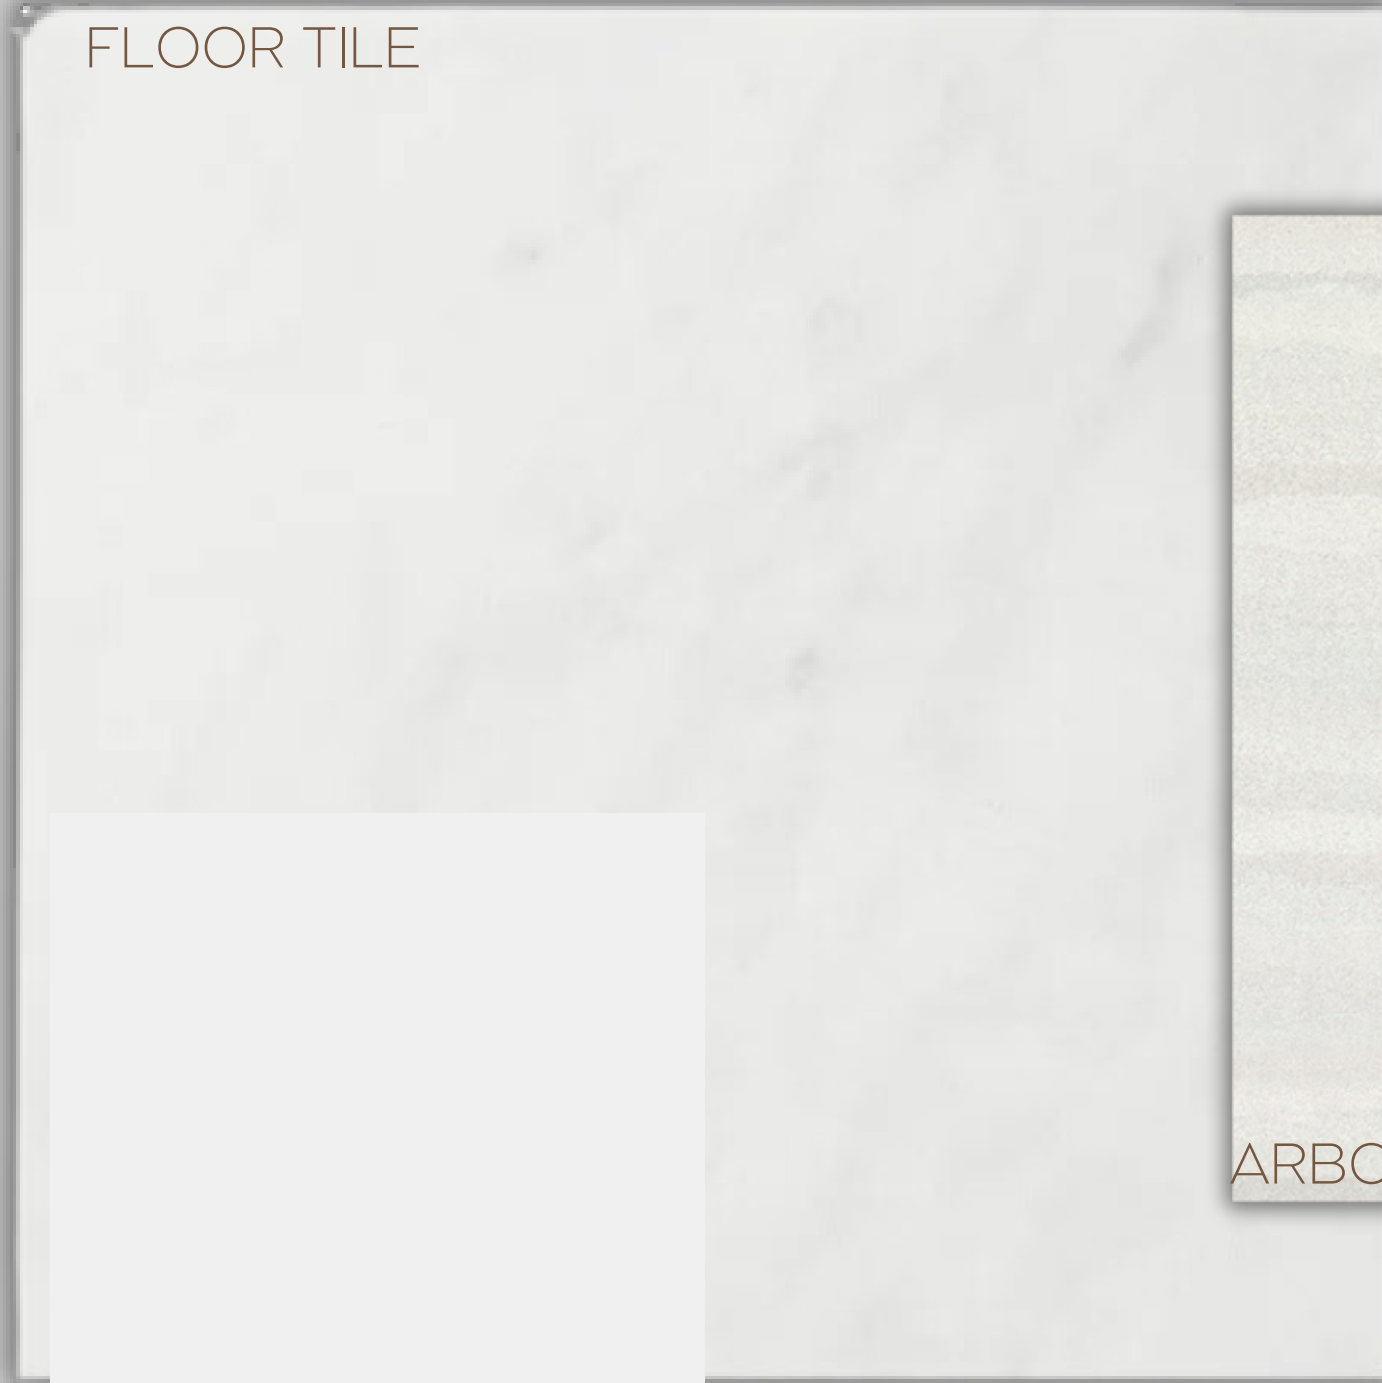

MAIN BATH

A011R - WHITBY MEADOWS

FLOOR TILE

ARBORITE COUNTERTOP

PVC CABINET

WALL TILE

www.paradisedevelopments.com

All colour, shades and finishes may vary from the images included. All images provided are for reference purposes only and may appear different than the actual sample.