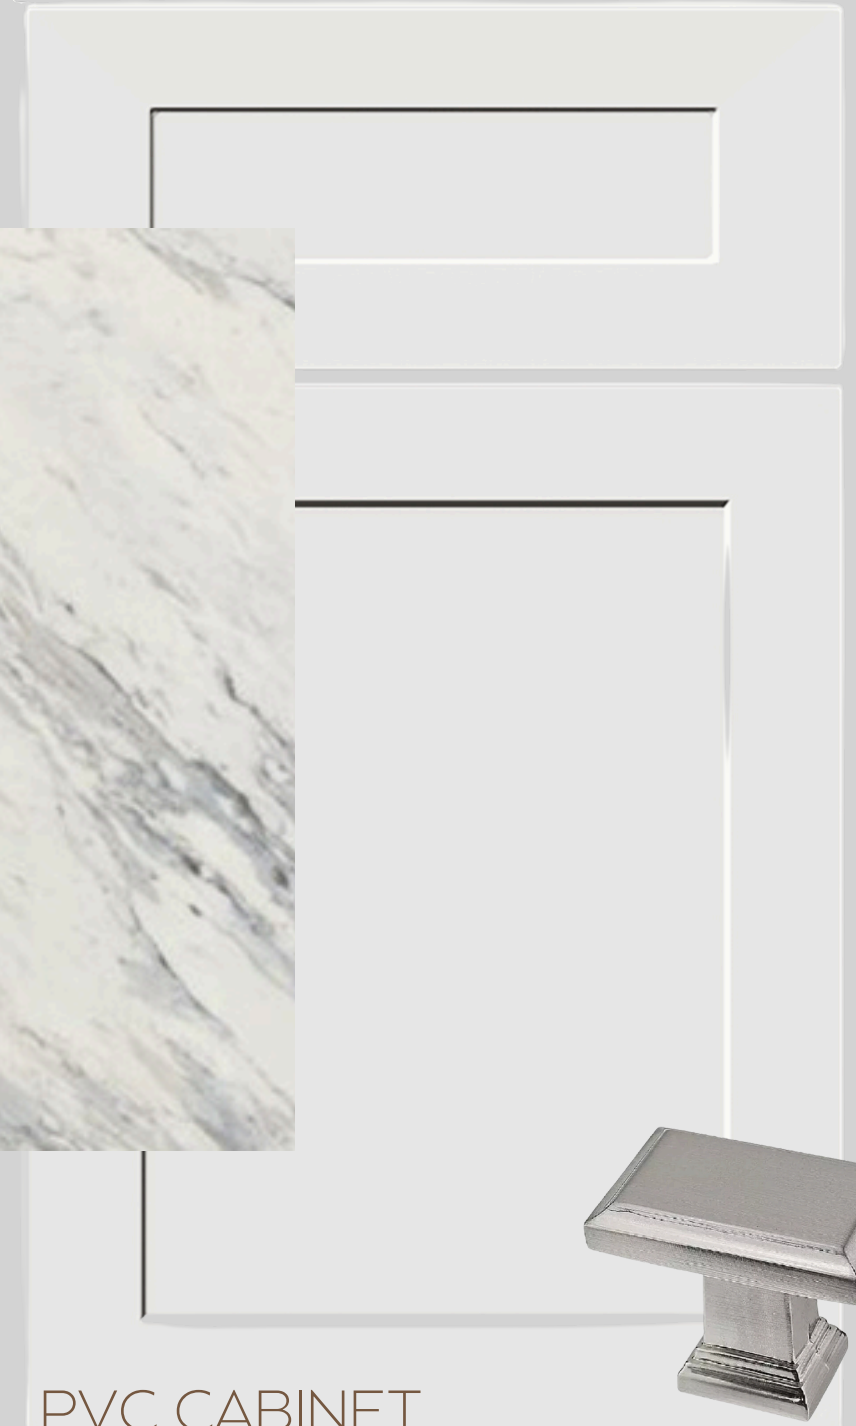

MAIN BATH

A010L - WHITBY MEADOWS

www.paradisedevelopments.com

All colour, shades and finishes may vary from the images included. All images provided are for reference purposes only and may appear different than the actual sample.