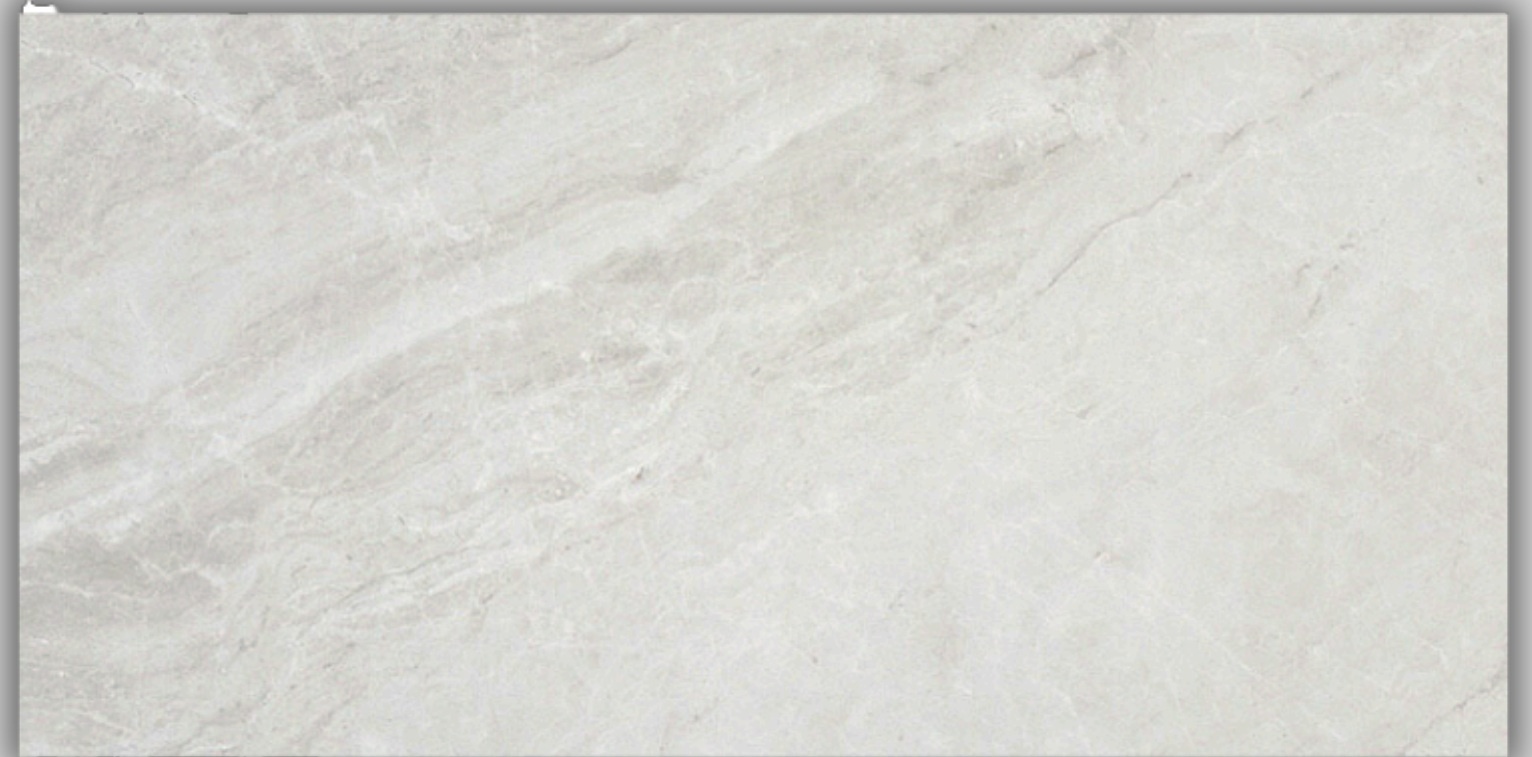

# MAIN FLOOR

# A010L - WHITBY MEADOWS

HARDWOOD FLOOR

FLOOR TILE

[www.paradisedevelopments.com](http://www.paradisedevelopments.com)

All colour, shades and finishes may vary from the images included. All images provided are for reference purposes only and may appear different than the actual sample.