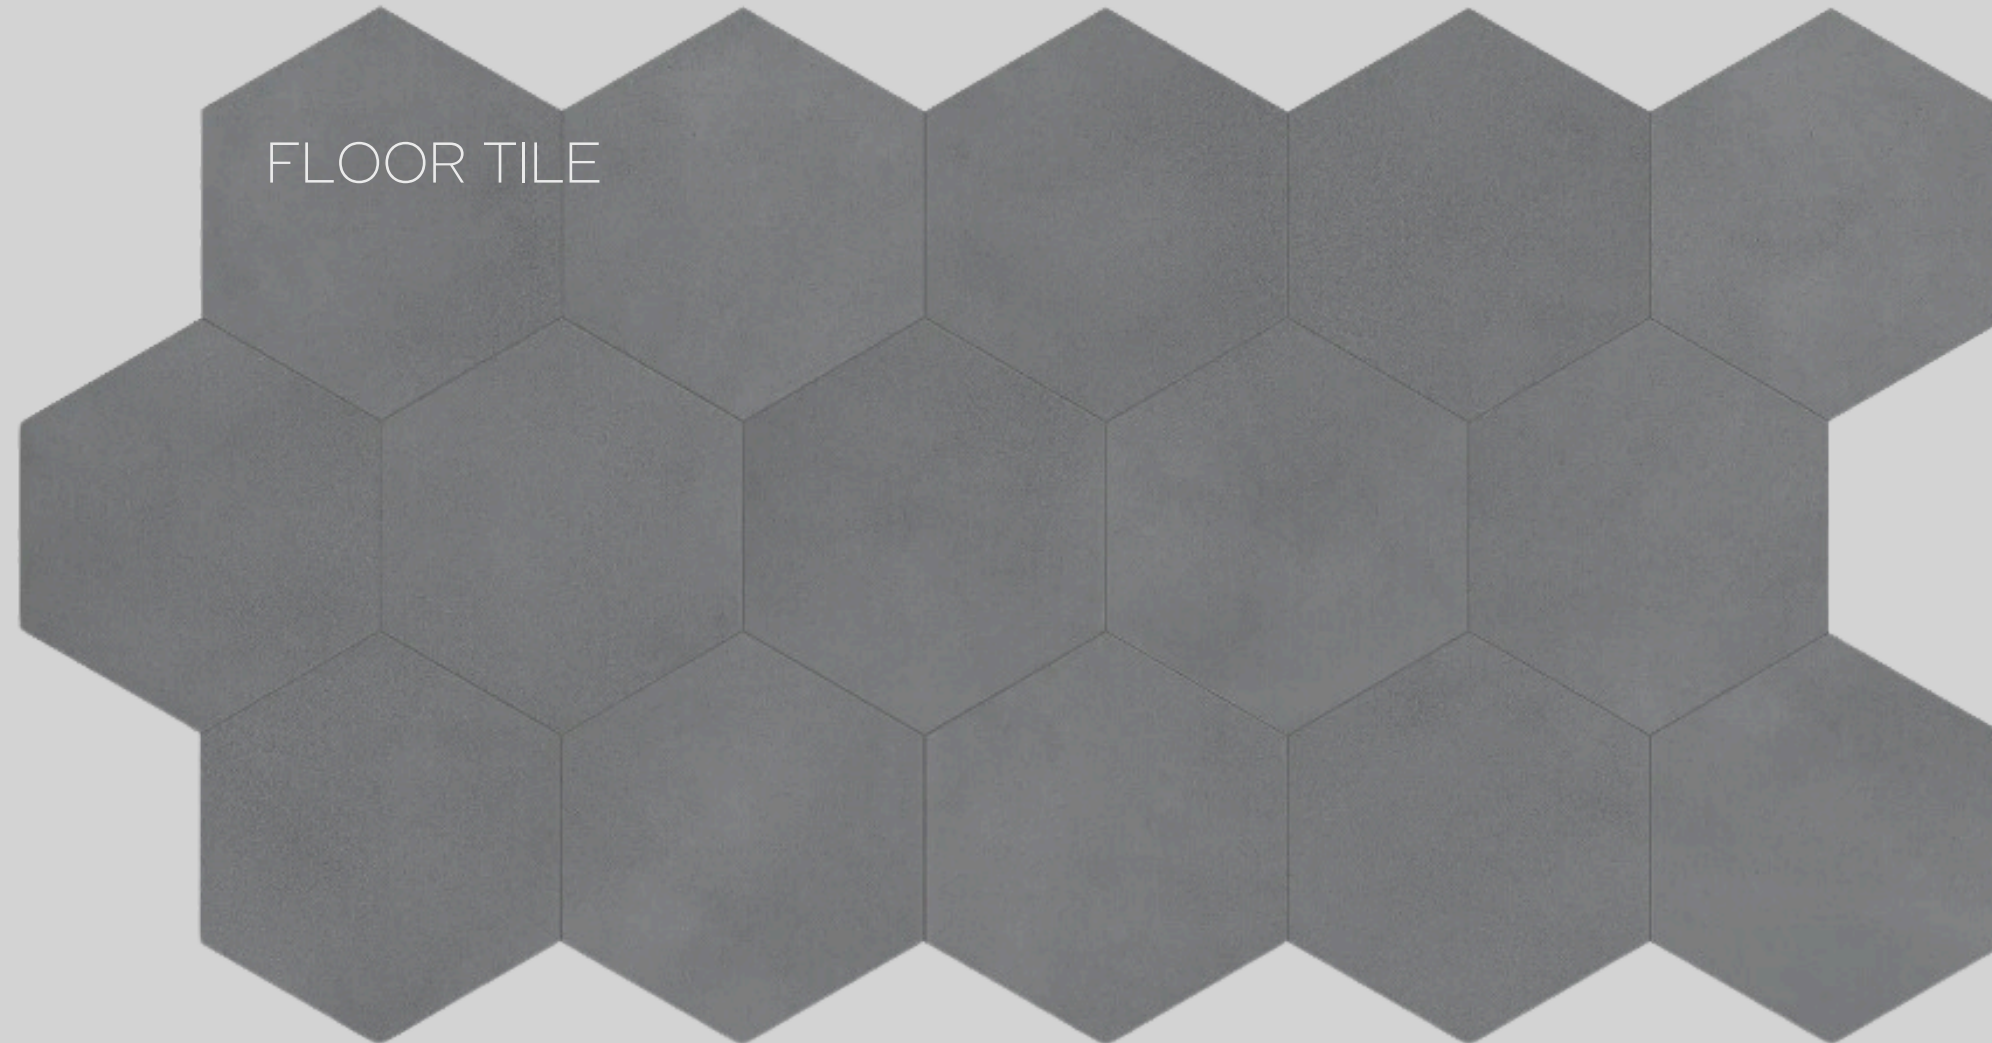

POWDER ROOM

A010L - WHITBY MEADOWS

www.paradisedevelopments.com

All colour, shades and finishes may vary from the images included. All images provided are for reference purposes only and may appear different than the actual sample.