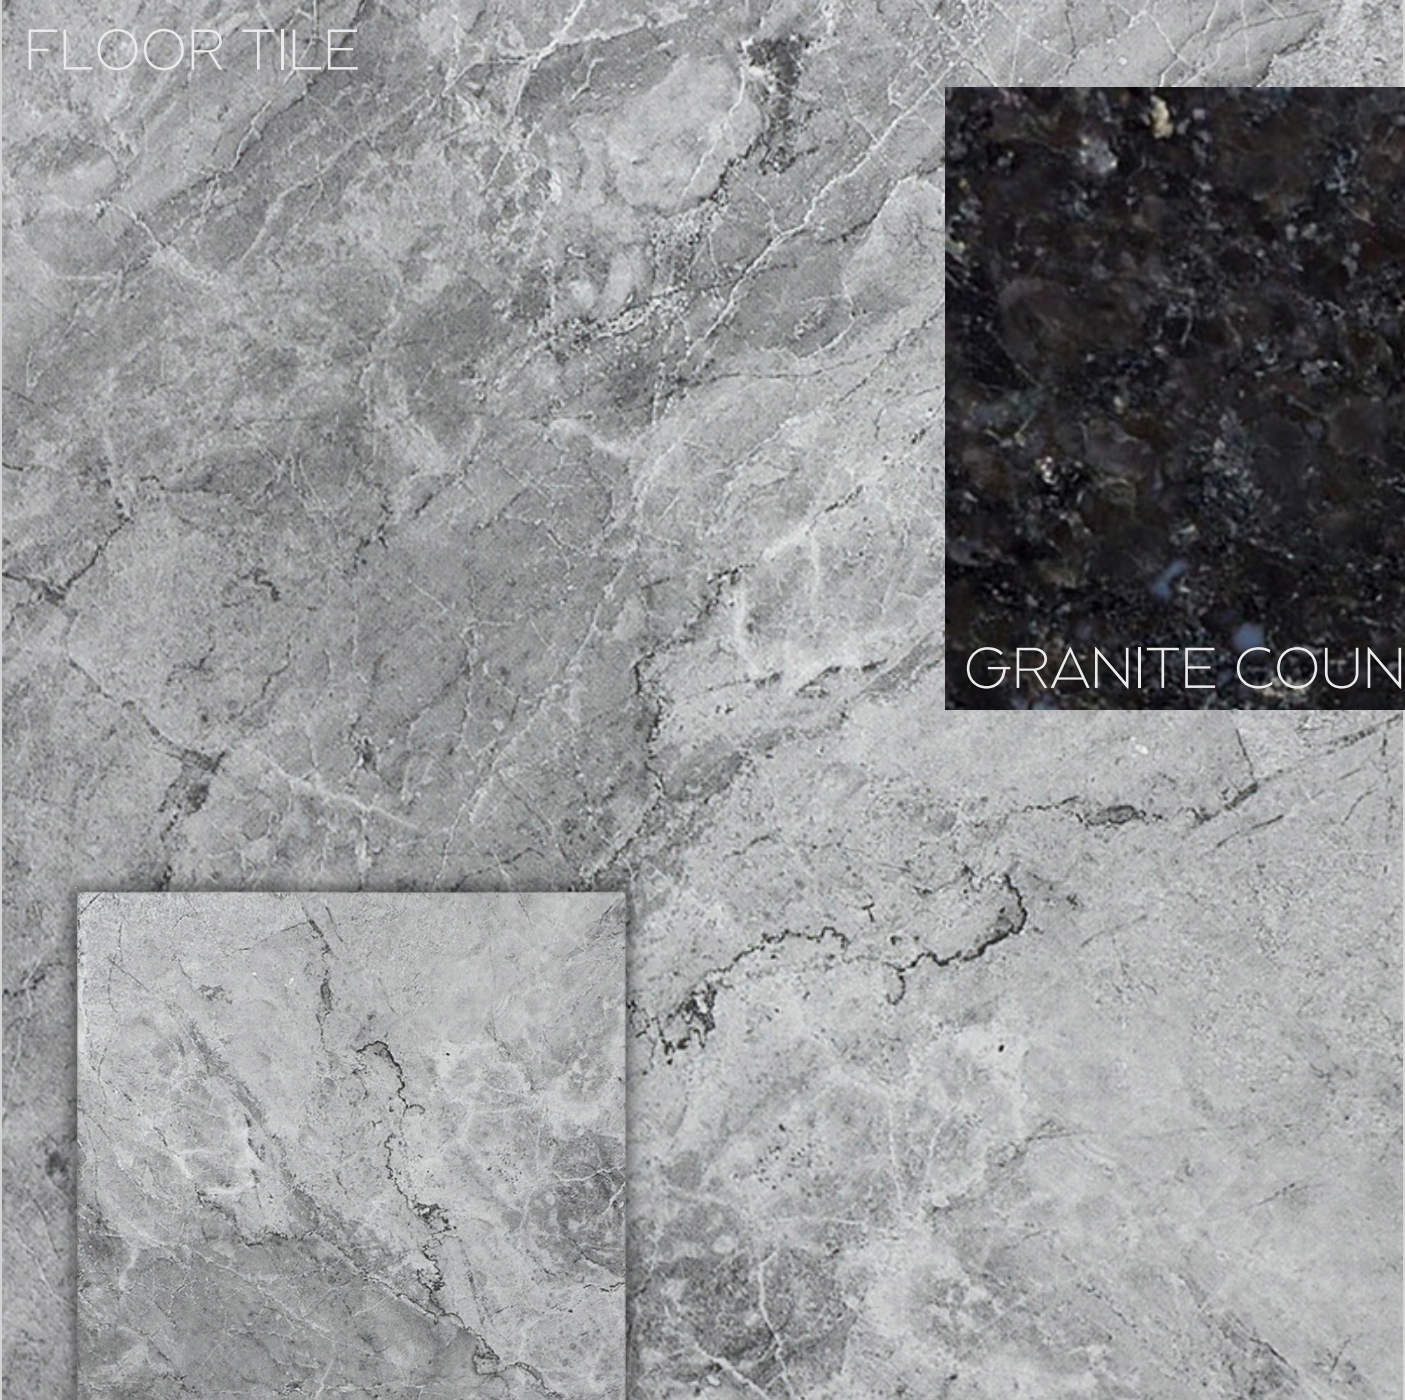

GRANITE COUNTERTOP

ENSUITE

F011 - WHITBY MEADOWS

FLOOR TILE