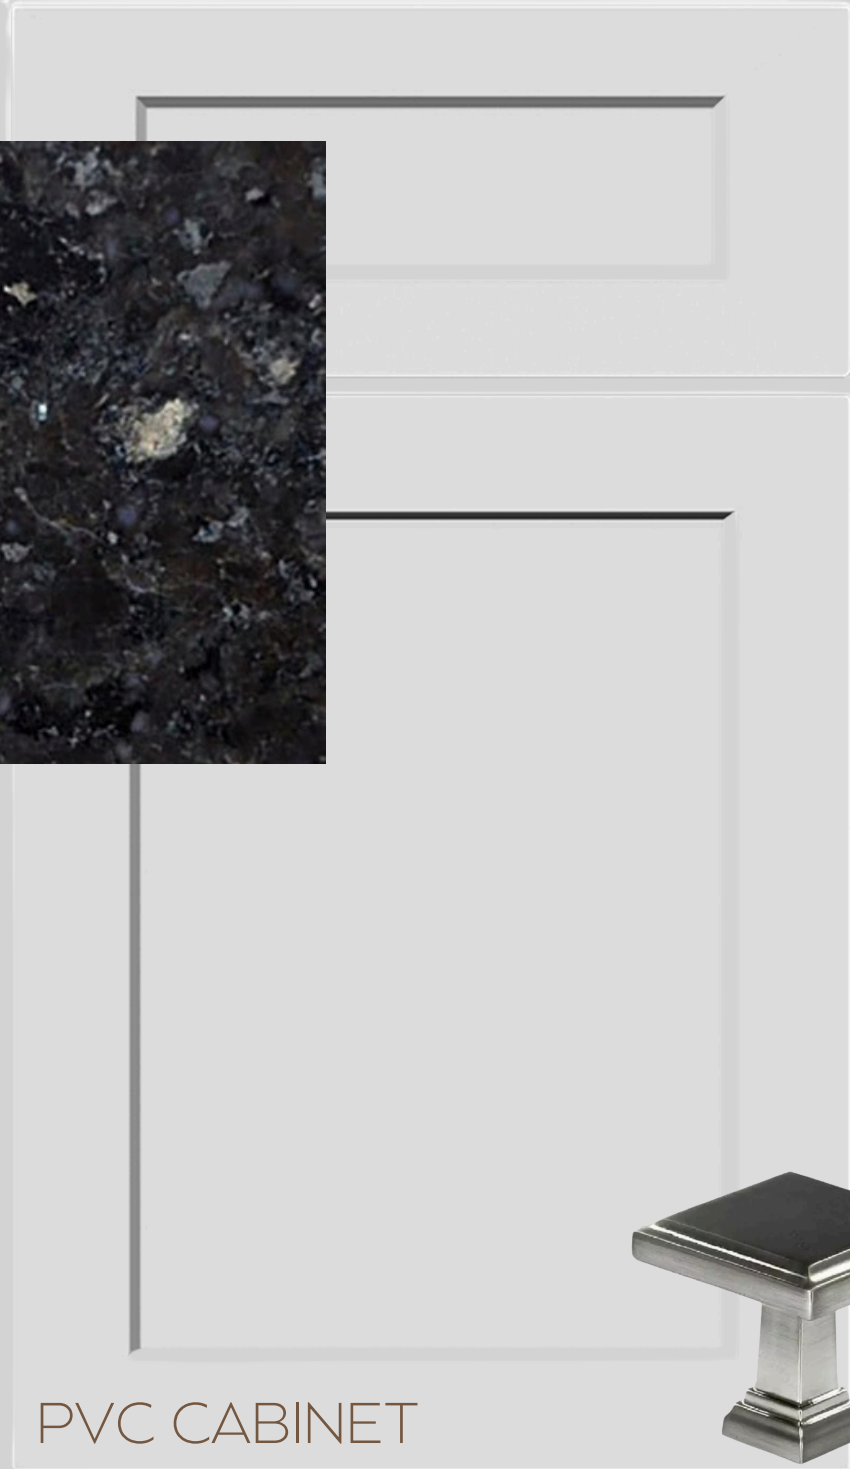

# F011 - WHITBY MEADOWS

FLOOR TILE

GRANITE COUNTERTOP

WALL TILE

PVC CABINET

[www.paradisedevelopments.com](http://www.paradisedevelopments.com)

All colour, shades and finishes may vary from the images included. All images provided are for reference purposes only and may appear different than the actual sample.