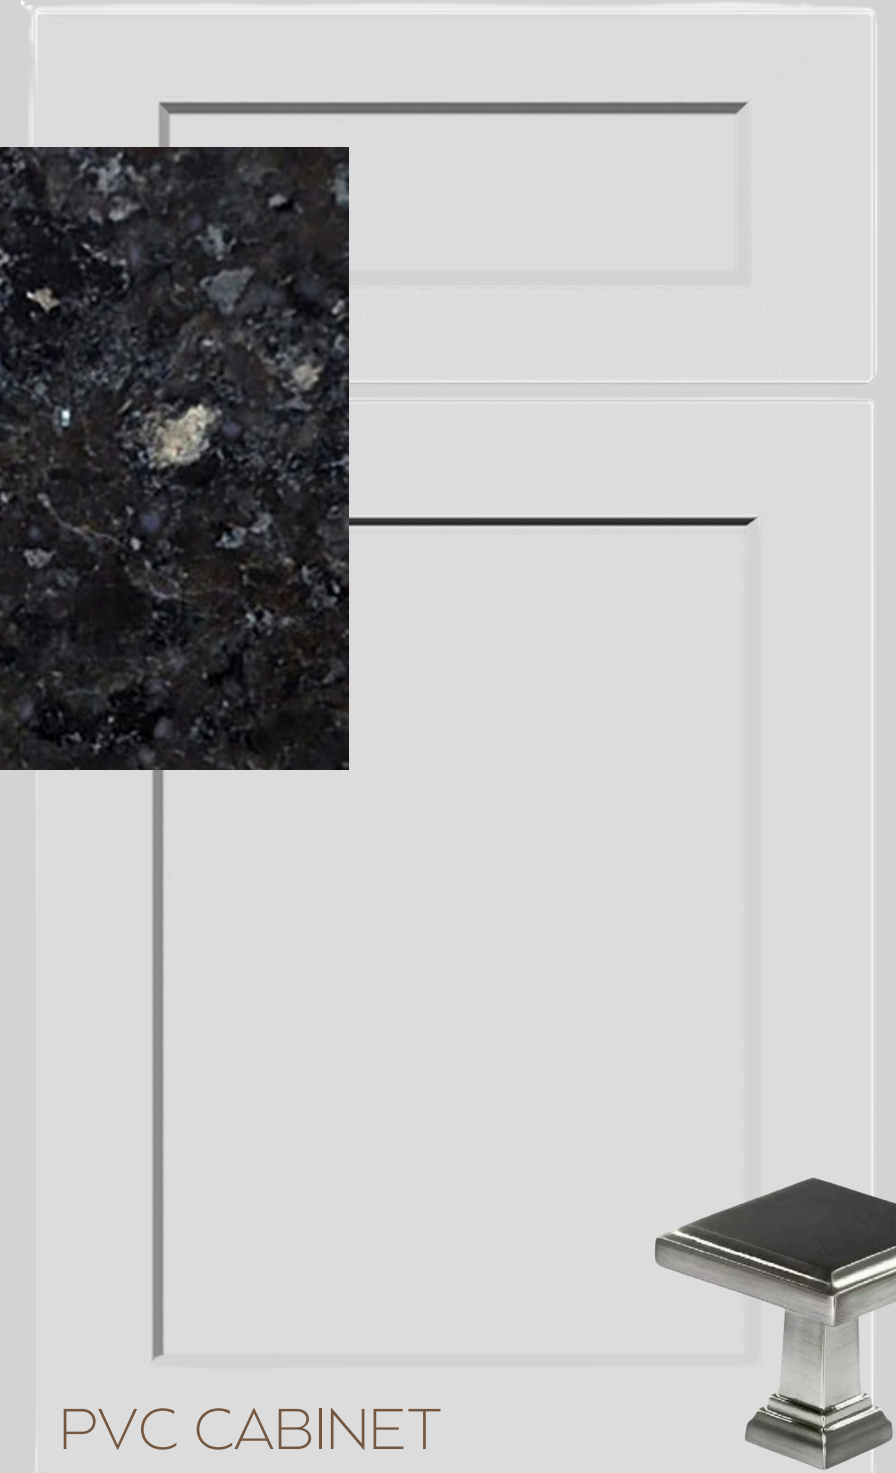

# F011 - WHITBY MEADOWS

FLOOR TILE

WALL TILE

GRANITE COUNTERTOP

PVC CABINET

[www.paradisedevelopments.com](http://www.paradisedevelopments.com)

All colour, shades and finishes may vary from the images included. All images provided are for reference purposes only and may appear different than the actual sample.

LAUNDRY ROOM

F011 - WHITBY MEADOWS

[www.paradisedevelopments.com](http://www.paradisedevelopments.com)

All colour, shades and finishes may vary from the images included. All images provided are for reference purposes only and may appear different than the actual sample.