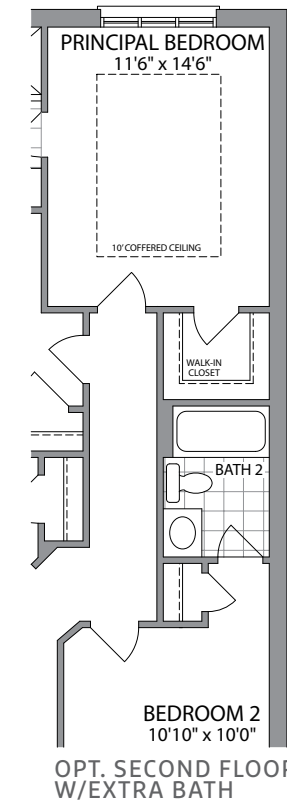

30'

THE BAYWEST | 2050 SQ. FT.
ELEVATION 3C

WHITBY
MEADOWS

Artist's Concept

Artist's Concept

PARADISE
DEVELOPMENTS®

THE BAYWEST | 2050 SQ. FT.
ELEVATION 2C

30'

THE BAYWEST

2050 SQ. FT.

ELEVATION 3C

ELEVATION 2C

GROUND FLOOR
ELEVATION 3C

SECOND FLOOR
ELEVATION 3C

OPT. SECOND FLOOR
W/EXTRA BATH

GROUND FLOOR
ELEVATION 2C