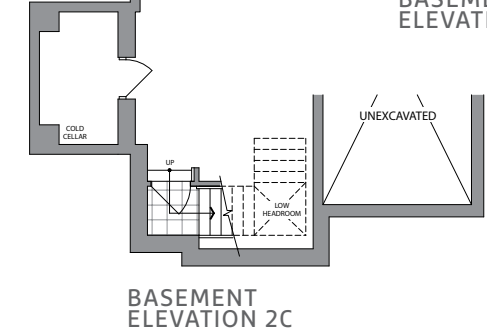

BASEMENT
ELEVATION 3C

BASEMENT
ELEVATION 2C