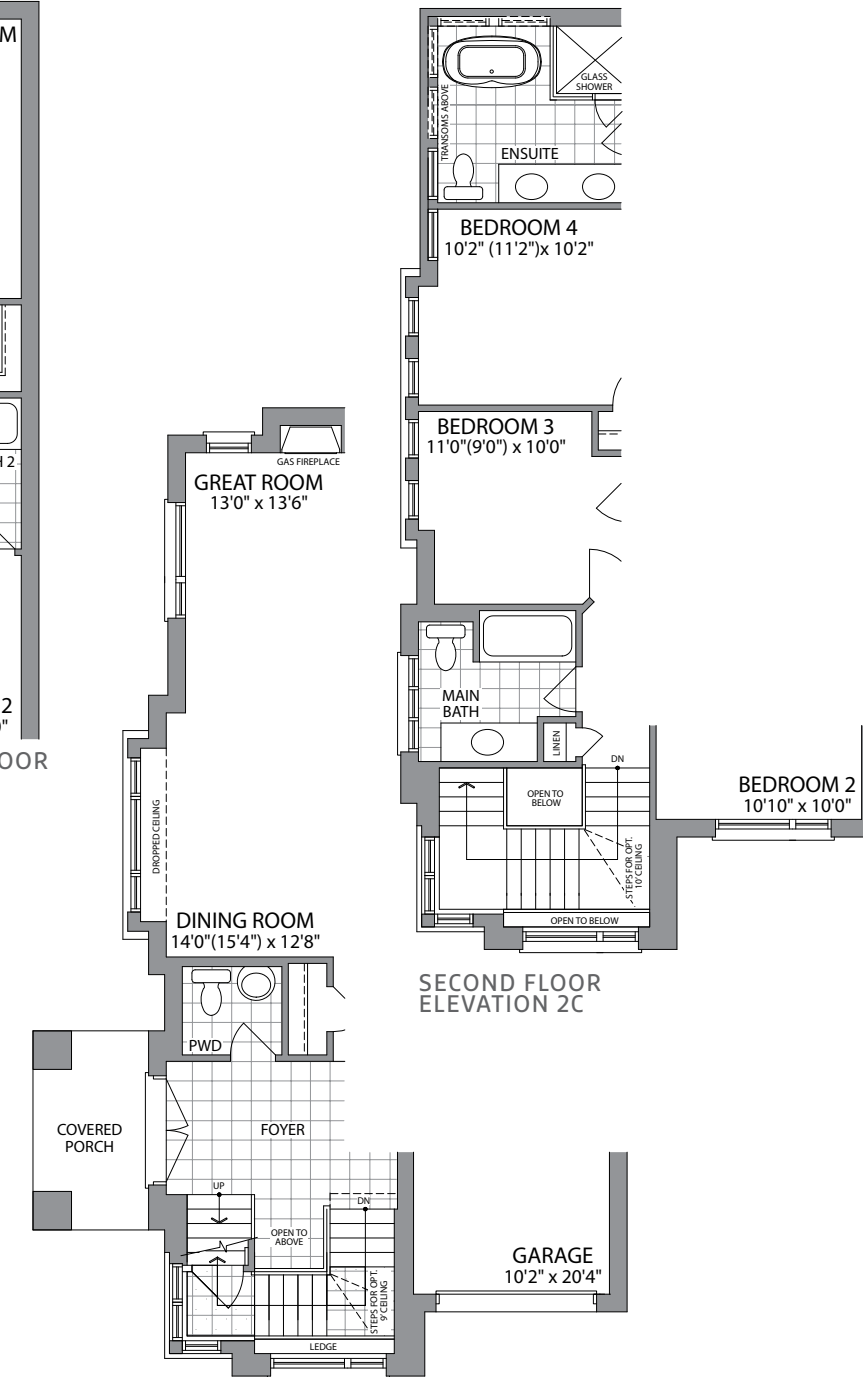

30'

THE BAYWEST | 2050 SQ. FT.
ELEVATION 3C

WHITBY
MEADOWS

Artist's Concept

Artist's Concept

PARADISE
DEVELOPMENTS®

THE BAYWEST | 2050 SQ. FT.
ELEVATION 2C

30'

THE BAYWEST

2050 SQ. FT.

ELEVATION 3C

ELEVATION 2C

GROUND FLOOR
ELEVATION 3C

SECOND FLOOR
ELEVATION 3C

OPT. SECOND FLOOR
W/EXTRA BATH

GROUND FLOOR
ELEVATION 2C

SECOND FLOOR
ELEVATION 2C

BASEMENT
ELEVATION 3C

BASEMENT
ELEVATION 2C