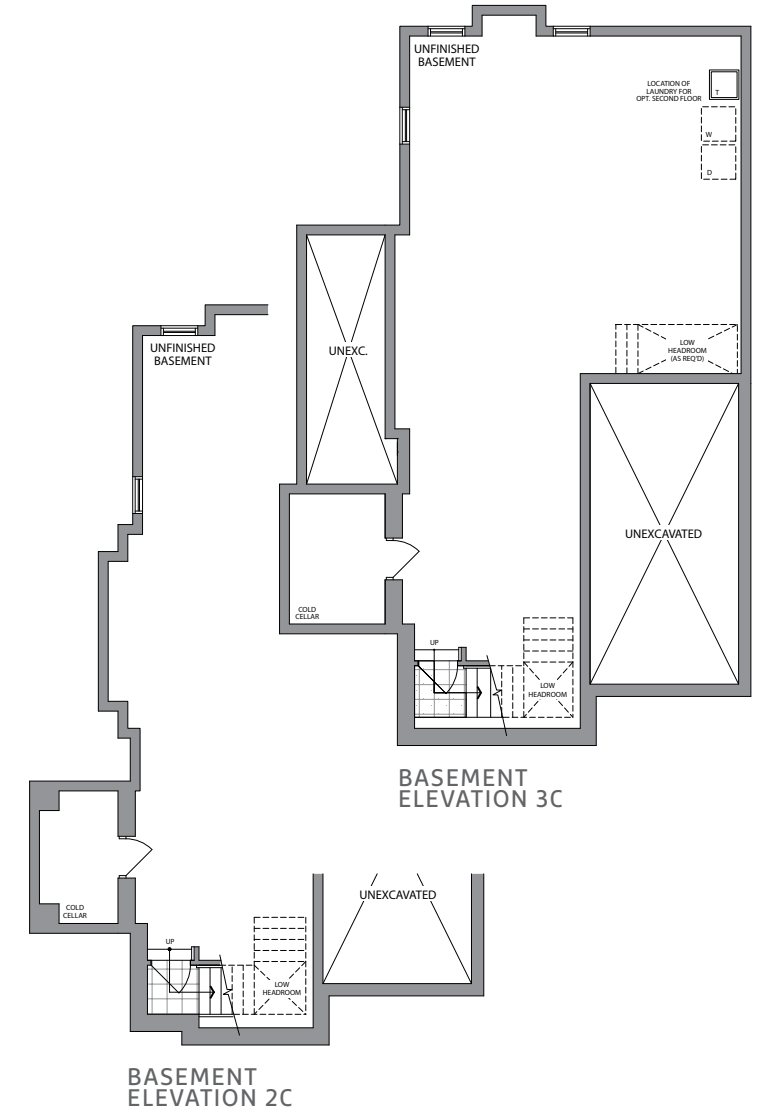

30'

THE BAYWEST | 2050 SQ. FT.
ELEVATION 3C

WHITBY
MEADOWS

Artist's Concept

Artist's Concept

PARADISE
DEVELOPMENTS®

THE BAYWEST | 2050 SQ. FT.
ELEVATION 2C

30'

THE BAYWEST

2050 SQ. FT.

ELEVATION 3C

ELEVATION 2C

GROUND FLOOR
ELEVATION 3C

SECOND FLOOR
ELEVATION 3C

OPT. SECOND FLOOR
W/EXTRA BATH

GROUND FLOOR
ELEVATION 2C

SECOND FLOOR
ELEVATION 2C

BASEMENT
ELEVATION 3C

BASEMENT
ELEVATION 2C