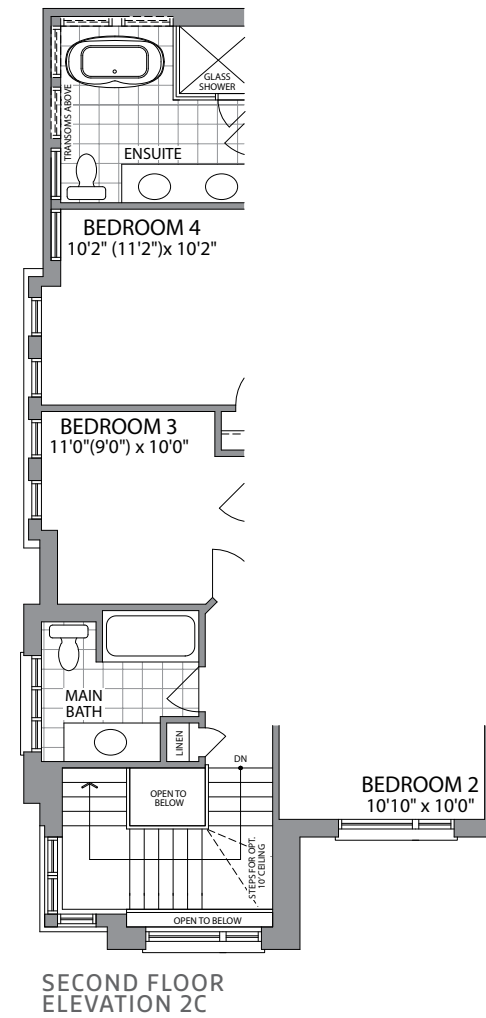

30'

THE BAYWEST | 2050 SQ. FT.
ELEVATION 3C

WHITBY
MEADOWS

Artist's Concept

Artist's Concept

PARADISE
DEVELOPMENTS®

THE BAYWEST | 2050 SQ. FT.
ELEVATION 2C

30'

THE BAYWEST

2050 SQ. FT.

ELEVATION 3C

ELEVATION 2C

GROUND FLOOR
ELEVATION 3C

SECOND FLOOR
ELEVATION 3C

OPT. SECOND FLOOR
W/EXTRA BATH

GROUND FLOOR
ELEVATION 2C