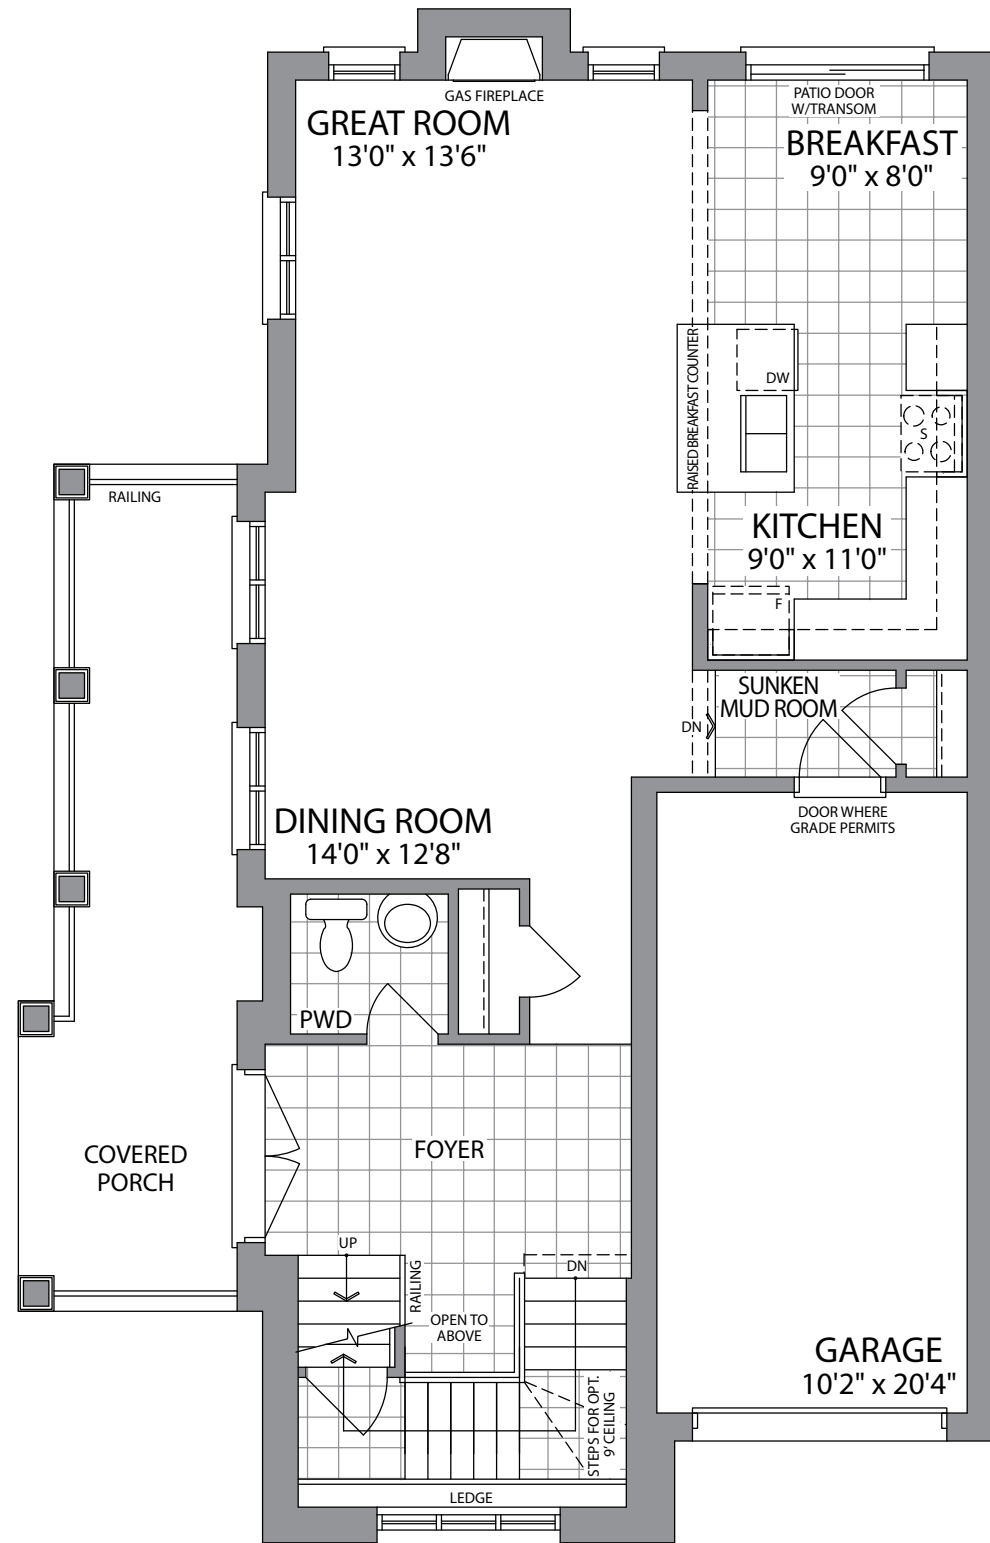

30'

THE BAYWEST | 2050 SQ. FT.
ELEVATION 3C

WHITBY
MEADOWS

Artist's Concept

Artist's Concept

PARADISE
DEVELOPMENTS®

THE BAYWEST | 2050 SQ. FT.
ELEVATION 2C

30'

THE BAYWEST

2050 SQ. FT.

ELEVATION 3C

ELEVATION 2C

GROUND FLOOR
ELEVATION 3C

SECOND FLOOR
ELEVATION 3C

OPT. SECOND FLOOR
W/EXTRA BATH

GROUND FLOOR
ELEVATION 2C

SECOND FLOOR
ELEVATION 2C

BASEMENT
ELEVATION 3C

BASEMENT
ELEVATION 2C