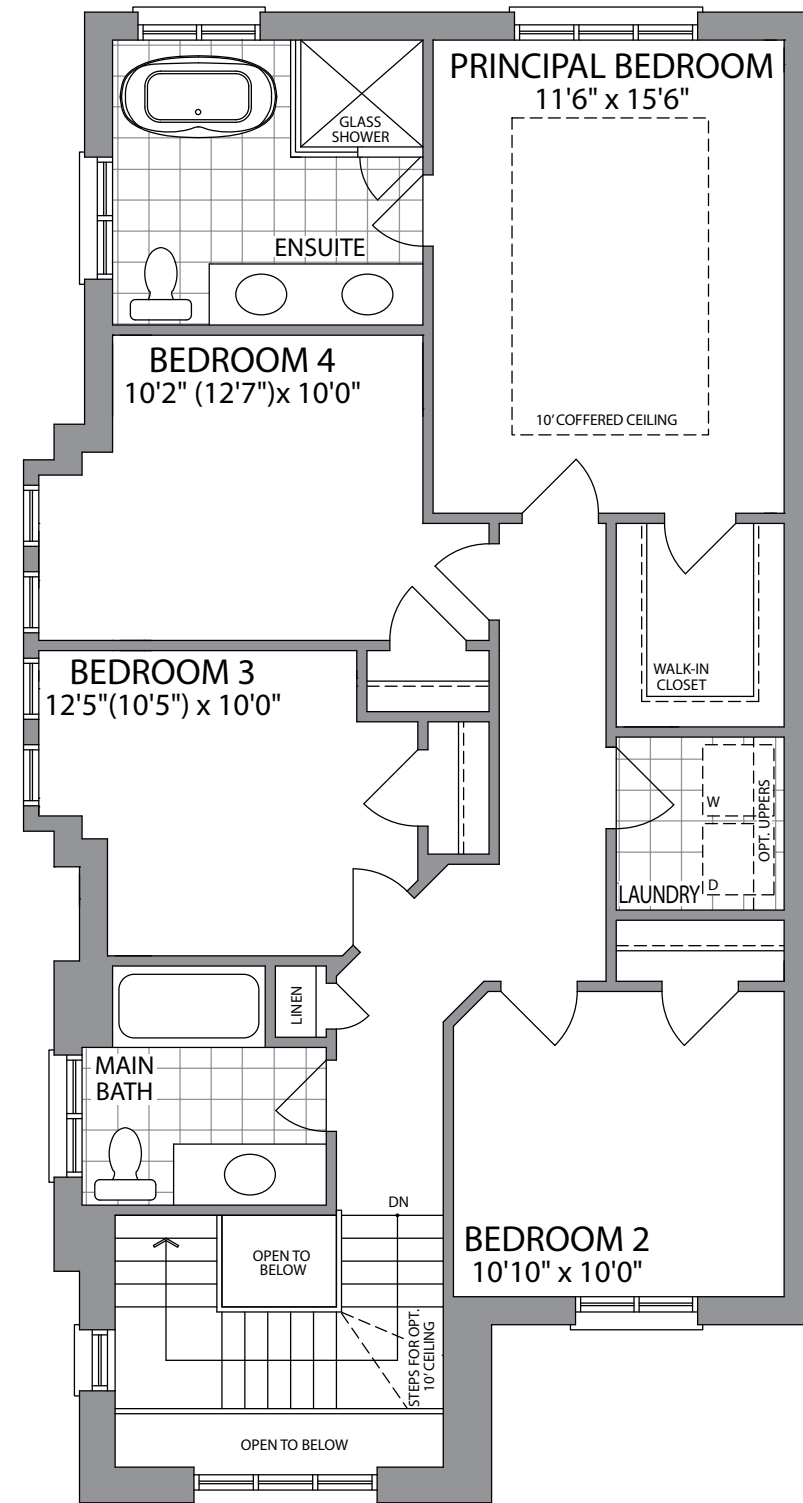

30'

THE BAYWEST | 2050 SQ. FT.
ELEVATION 3C

WHITBY
MEADOWS

Artist's Concept

Artist's Concept

PARADISE
DEVELOPMENTS®

THE BAYWEST | 2050 SQ. FT.
ELEVATION 2C

30'

THE BAYWEST

2050 SQ. FT.

ELEVATION 3C

ELEVATION 2C

GROUND FLOOR
ELEVATION 3C

SECOND FLOOR
ELEVATION 3C

OPT. SECOND FLOOR
W/EXTRA BATH

GROUND FLOOR
ELEVATION 2C

SECOND FLOOR
ELEVATION 2C

BASEMENT
ELEVATION 3C

BASEMENT
ELEVATION 2C