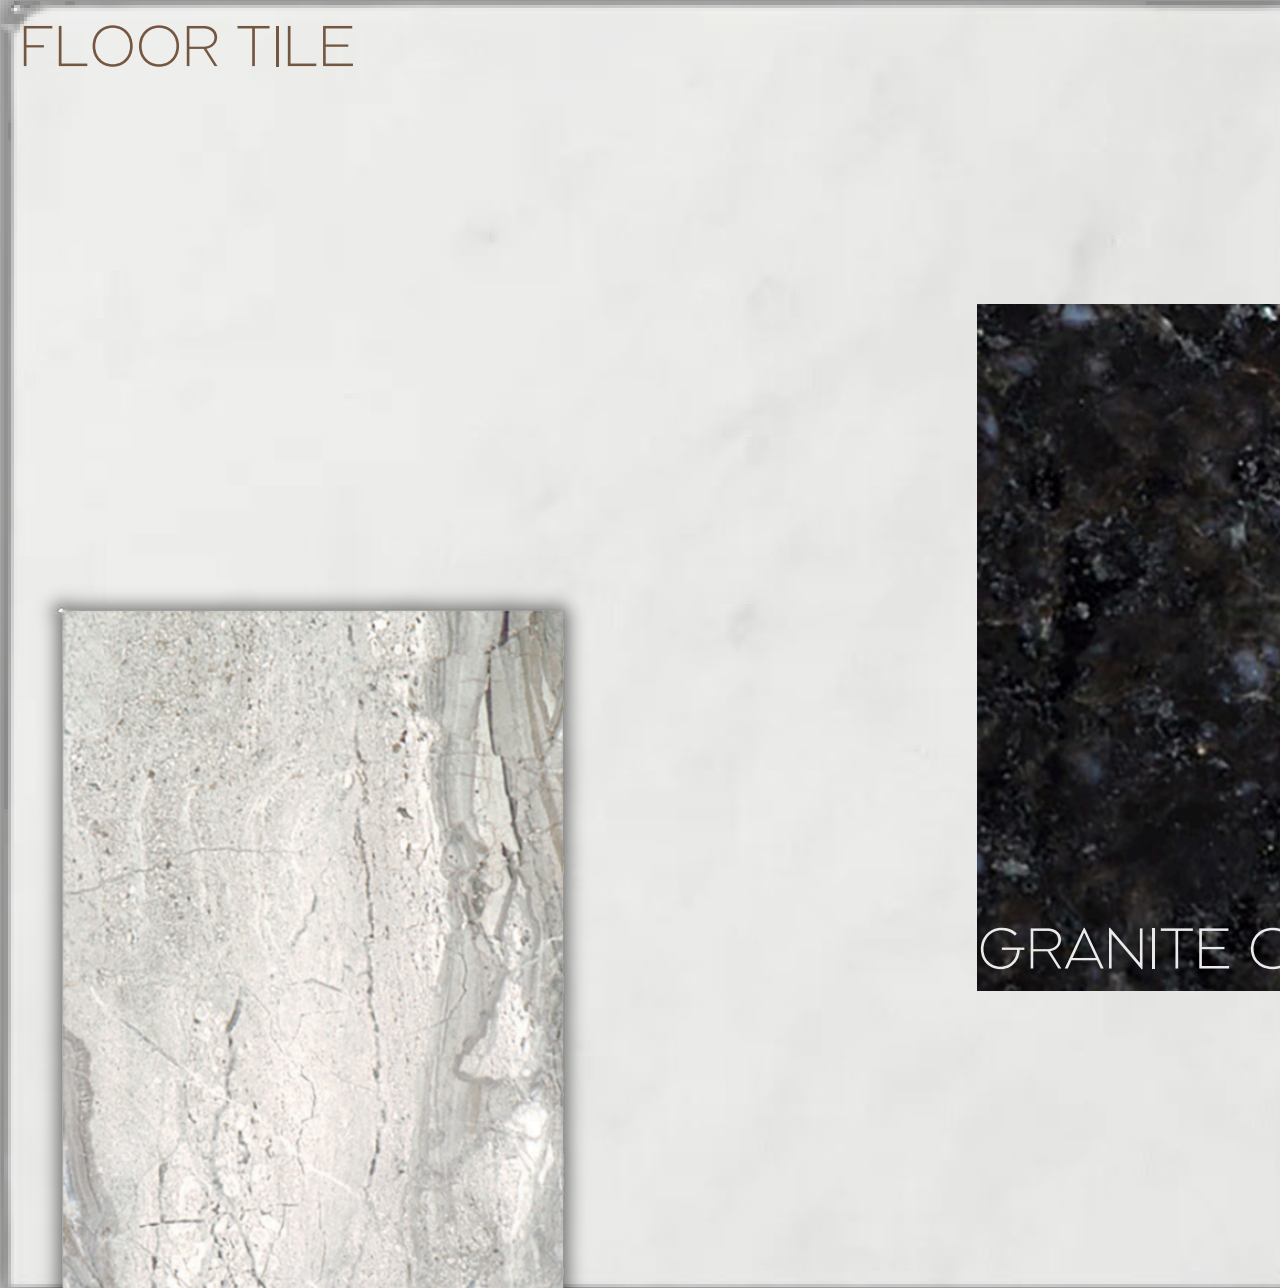

GRANITE COUNTERTOP

MAIN BATH

F016 - WHITBY MEADOWS

FLOOR TILE

WALL TILE