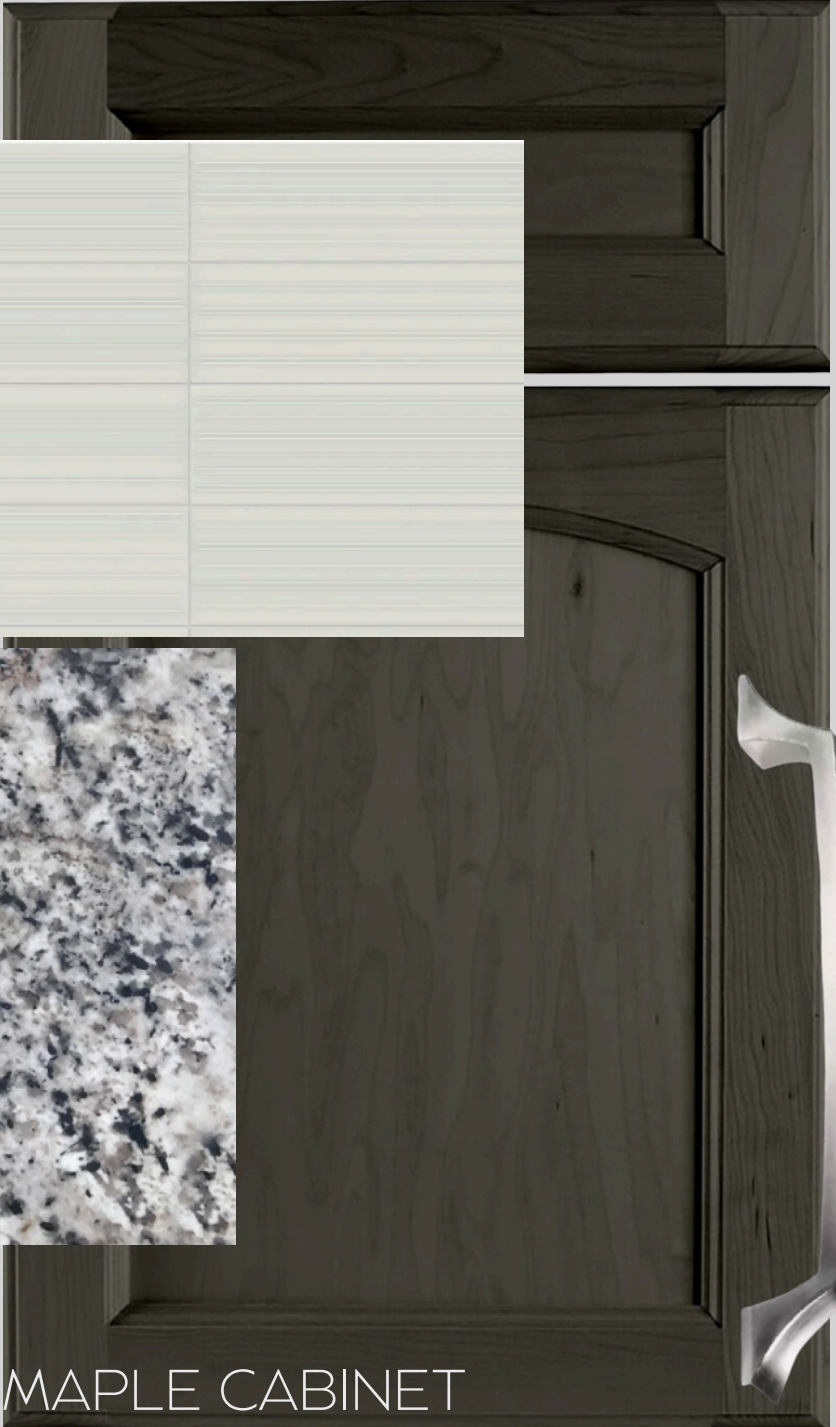

MAIN FLOOR

F016 - WHITBY MEADOWS

HARDWOOD FLOOR

FLOOR TILE: FOYER | POWDER ROOM | LOWER LANDING

MUDROOM

www.paradisedevelopments.com

All colour, shades and finishes may vary from the images included. All images provided are for reference purposes only and may appear different than the actual sample.

SECOND FLOOR

HARDWOOD FLOOR - UPPER HALL |
PRINCIPAL BEDROOM

F016 - WHITBY MEADOWS

CARPET - BEDROOMS

www.paradisedevelopments.com

All colour, shades and finishes may vary from the images included. All images provided are for reference purposes only and may appear different than the actual sample.

KITCHEN

F016 - WHITBY MEADOWS

FLOOR TILE

TILE BACKSPLASH

GRANITE COUNTERTOP

MAPLE CABINET

www.paradisedevelopments.com

All colour, shades and finishes may vary from the images included. All images provided are for reference purposes only and may appear different than the actual sample.

ENSUITE

F016 - WHITBY MEADOWS

FLOOR TILE

GRANITE COUNTERTOP

WALL TILE

PVC CABINET

www.paradisedevelopments.com

All colour, shades and finishes may vary from the images included. All images provided are for reference purposes only and may appear different than the actual sample.