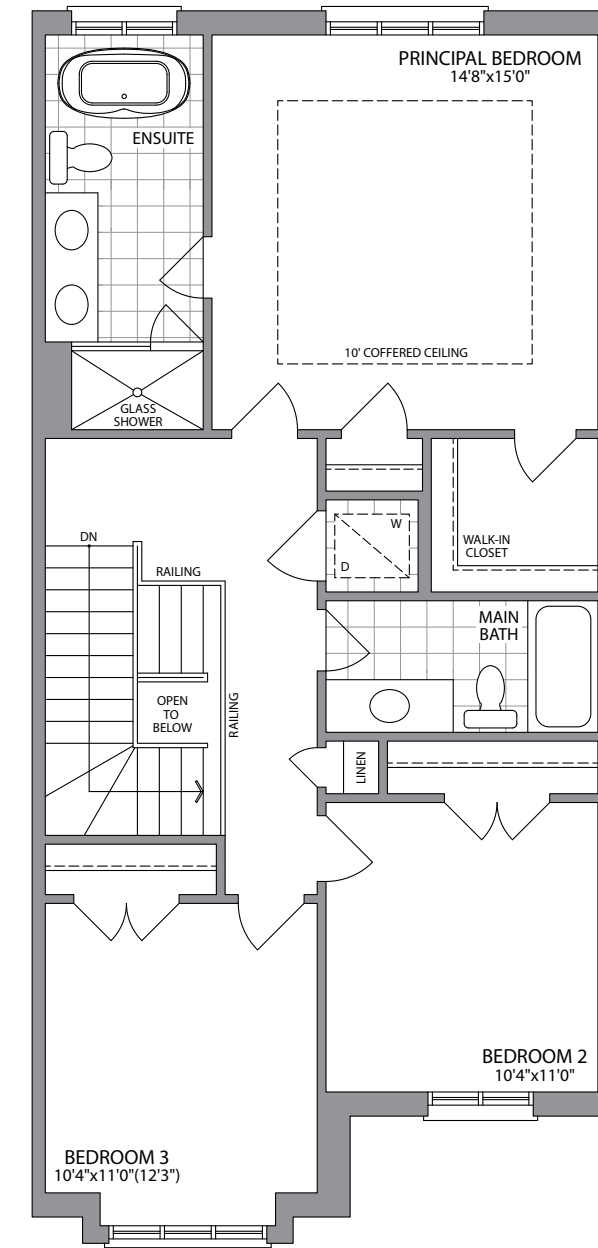

22'
STREET TOWNS

THE BALLEYMORE | 1735 SQ. FT.

WHITBY
MEADOWS

Artist's Concept

ELEVATION 3

Artist's Concept

ELEVATION 2

GROUND FLOOR
ELEVATION 3

GROUND FLOOR
ELEVATION 2

SECOND FLOOR
ELEVATION 3

SECOND FLOOR
ELEVATION 2

BASEMENT
ELEVATION 3

BASEMENT
ELEVATION 2

PARADISE
DEVELOPMENTS®