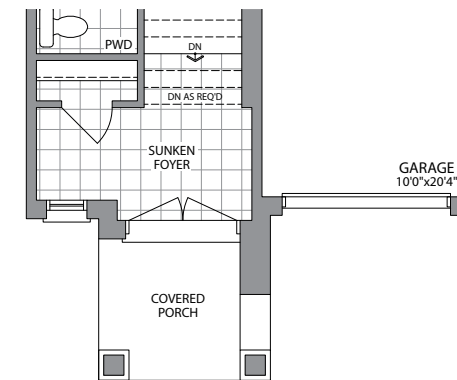

22'
STREET TOWNS

THE BALLEYMORE | 1735 SQ. FT.

WHITBY
MEADOWS

Artist's Concept

ELEVATION 3

Artist's Concept

ELEVATION 2

GROUND FLOOR
ELEVATION 3