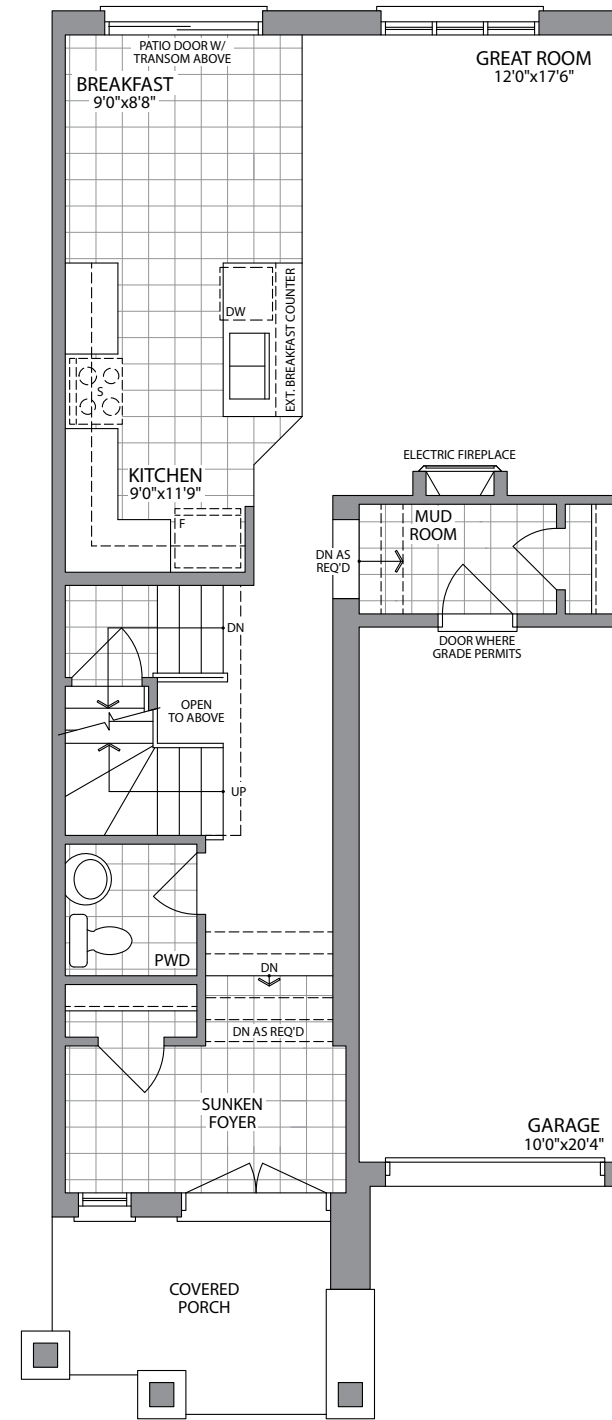

22'
STREET TOWNS

THE BALLEYMORE | 1735 SQ. FT.

WHITBY
MEADOWS

Artist's Concept

ELEVATION 3

Artist's Concept

ELEVATION 2

GROUND FLOOR
ELEVATION 3

GROUND FLOOR
ELEVATION 2

SECOND FLOOR
ELEVATION 3

SECOND FLOOR
ELEVATION 2

BASEMENT
ELEVATION 3

BASEMENT
ELEVATION 2

PARADISE
DEVELOPMENTS®