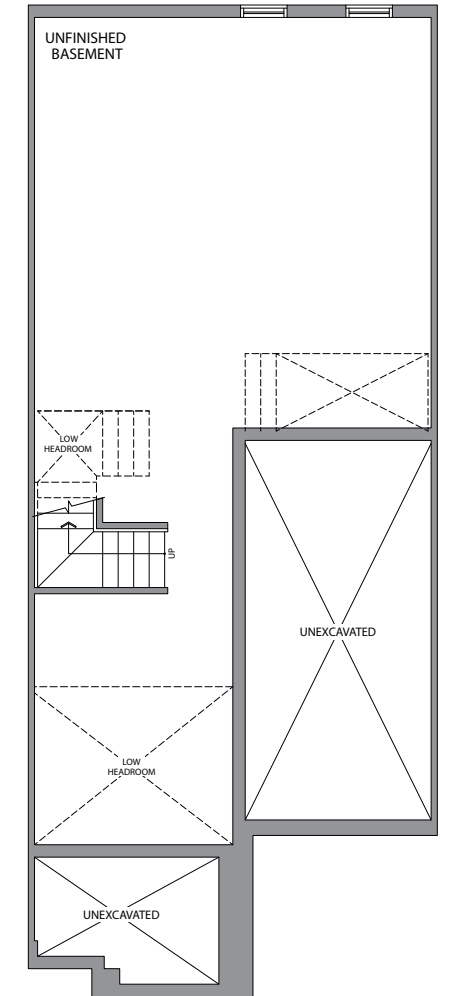

22'
STREET TOWNS

THE BALLEYMORE | 1735 SQ. FT.

WHITBY
MEADOWS

Artist's Concept

ELEVATION 3

Artist's Concept

ELEVATION 2

GROUND FLOOR
ELEVATION 3

GROUND FLOOR
ELEVATION 2

SECOND FLOOR
ELEVATION 3

SECOND FLOOR
ELEVATION 2

BASEMENT
ELEVATION 3

BASEMENT
ELEVATION 2

PARADISE
DEVELOPMENTS®