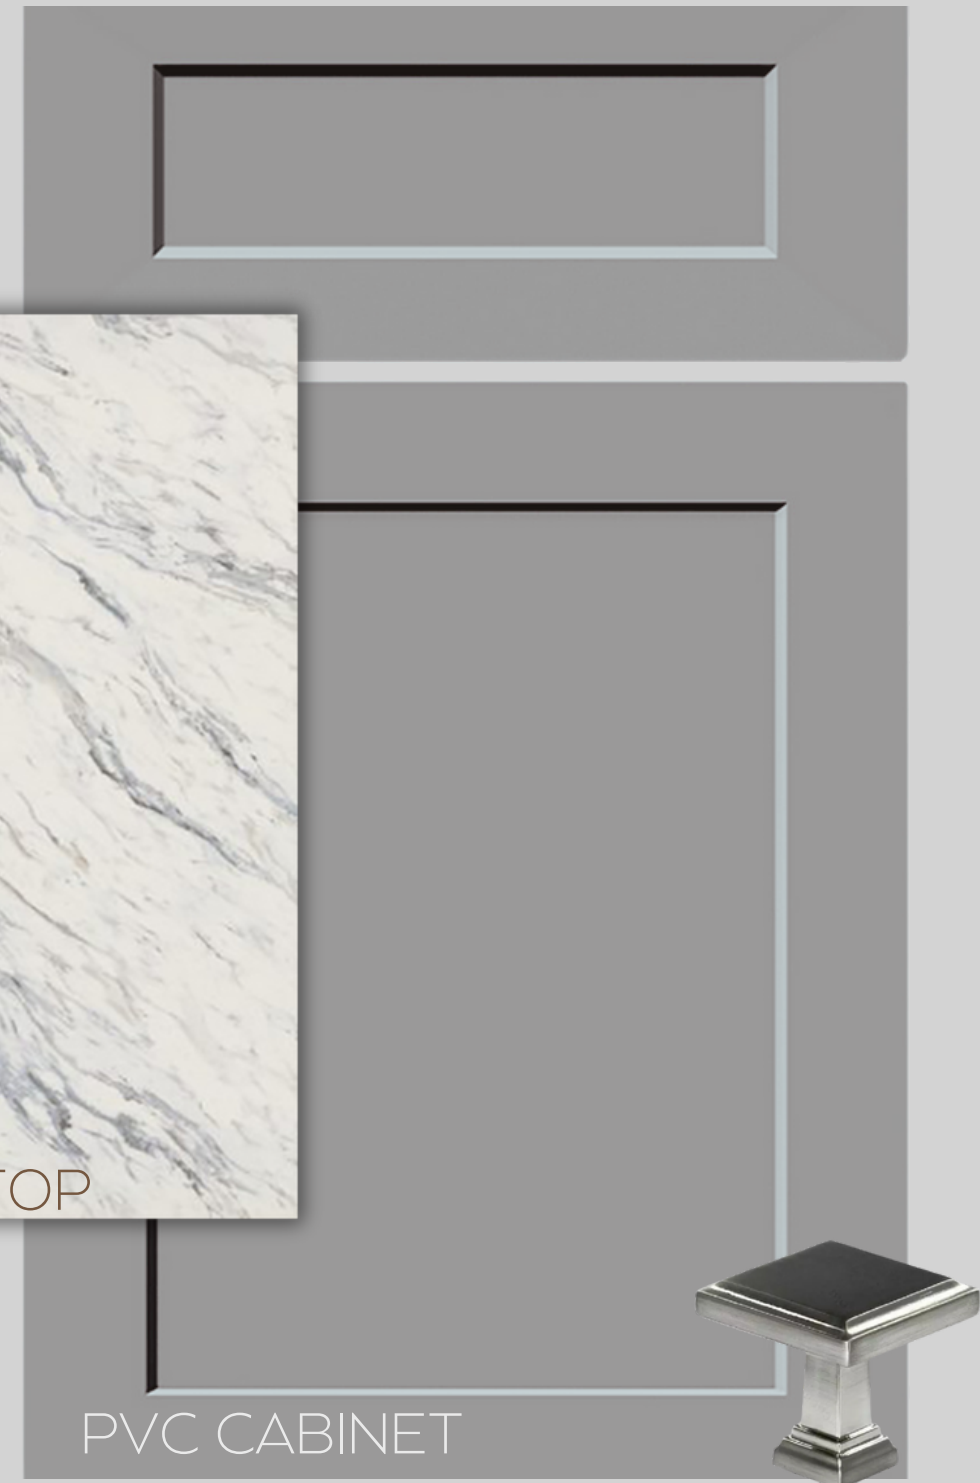

ENSUITE

B085U2 - WHITBY MEADOWS

FLOOR TILE

MARBLE COUNTERTOP

PVC CABINET

WALL TILE

www.paradisedevelopments.com

All colour, shades and finishes may vary from the images included. All images provided are for reference purposes only and may appear different than the actual sample.

MAIN BATH

B085U2 - WHITBY MEADOWS

FLOOR TILE

ARBORITE COUNTERTOP

WALL TILE

PVC CABINET

www.paradisedevelopments.com

All colour, shades and finishes may vary from the images included. All images provided are for reference purposes only and may appear different than the actual sample.