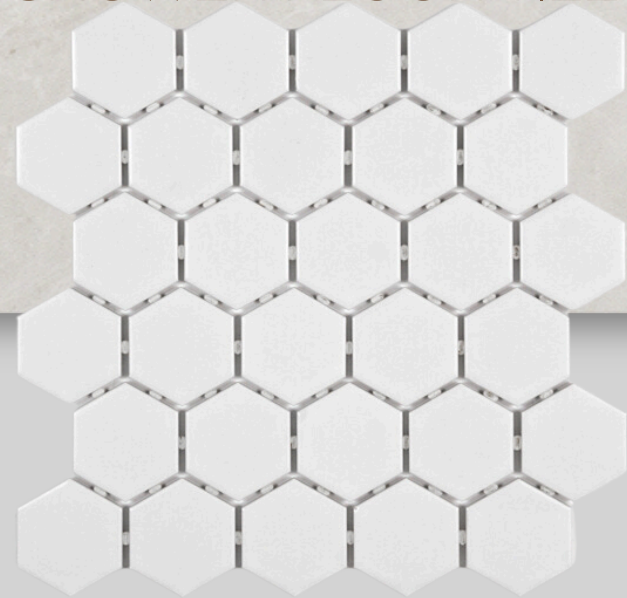

# 062 - PARKSIDE HEIGHTS

FLOOR TILE

QUARTZ COUNTERTOP

SHOWER FLOOR TILE

WALL TILE

THERMOFOIL CABINET

[www.paradisedevelopments.com](http://www.paradisedevelopments.com)

All colour, shades and finishes may vary from the images included. All images provided are for reference purposes only and may appear different than the actual sample.