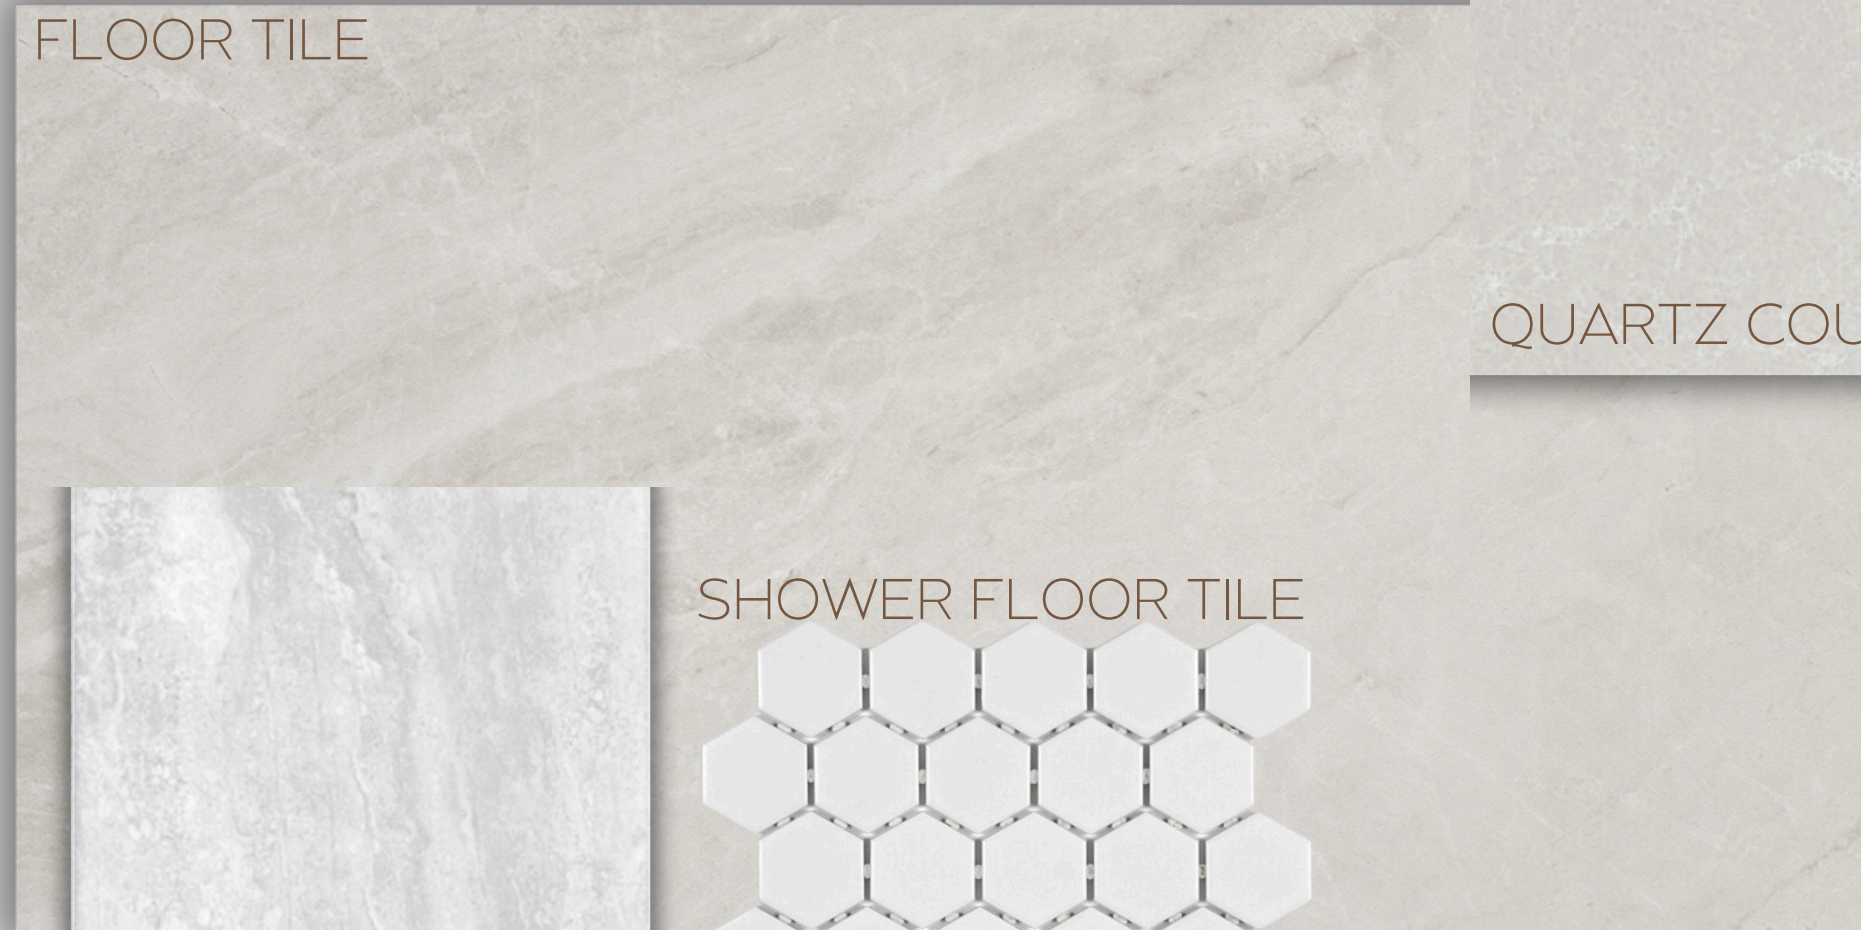

QUARTZ COUNTERTOP

ENSUITE

062 - PARKSIDE HEIGHTS

FLOOR TILE