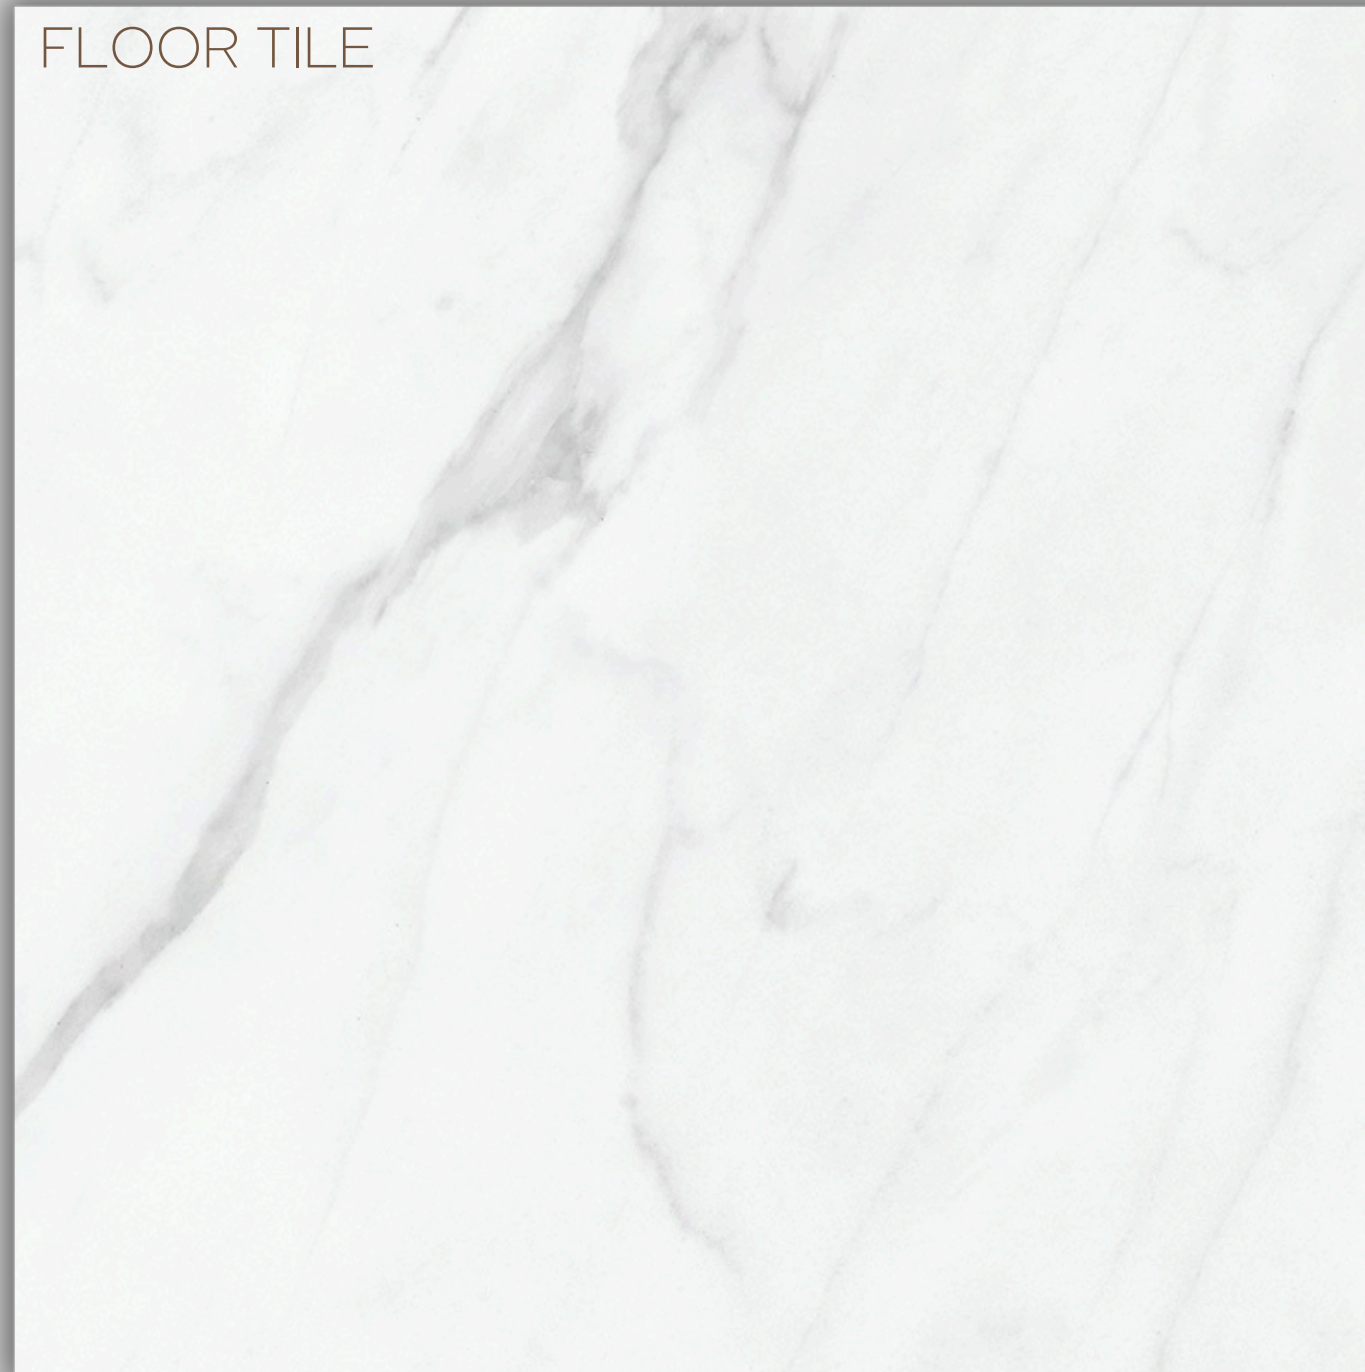

LAUNDRY ROOM

062 - PARKSIDE HEIGHTS

www.paradisedevelopments.com

All colour, shades and finishes may vary from the images included. All images provided are for reference purposes only and may appear different than the actual sample.