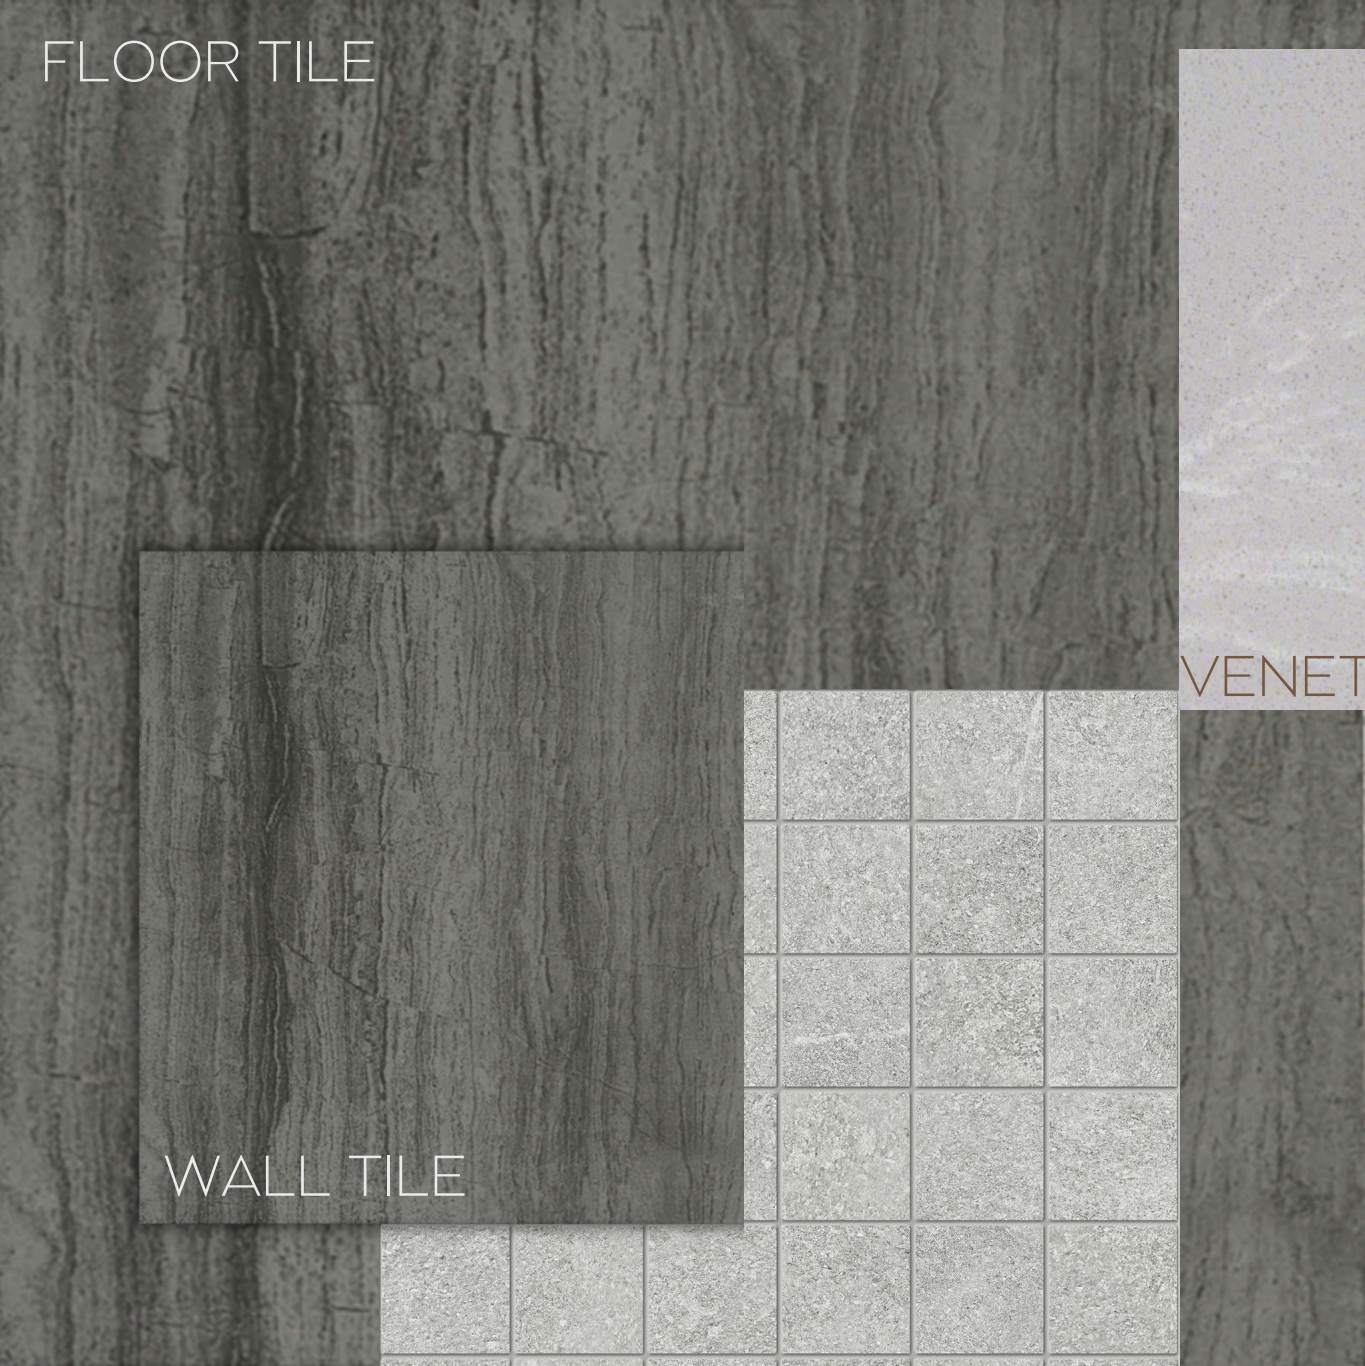

ENSUITE

064 - PARKSIDE HEIGHTS

MELAMINE CABINET

www.paradisedevelopments.com

All colour, shades and finishes may vary from the images included. All images provided are for reference purposes only and may appear different than the actual sample.