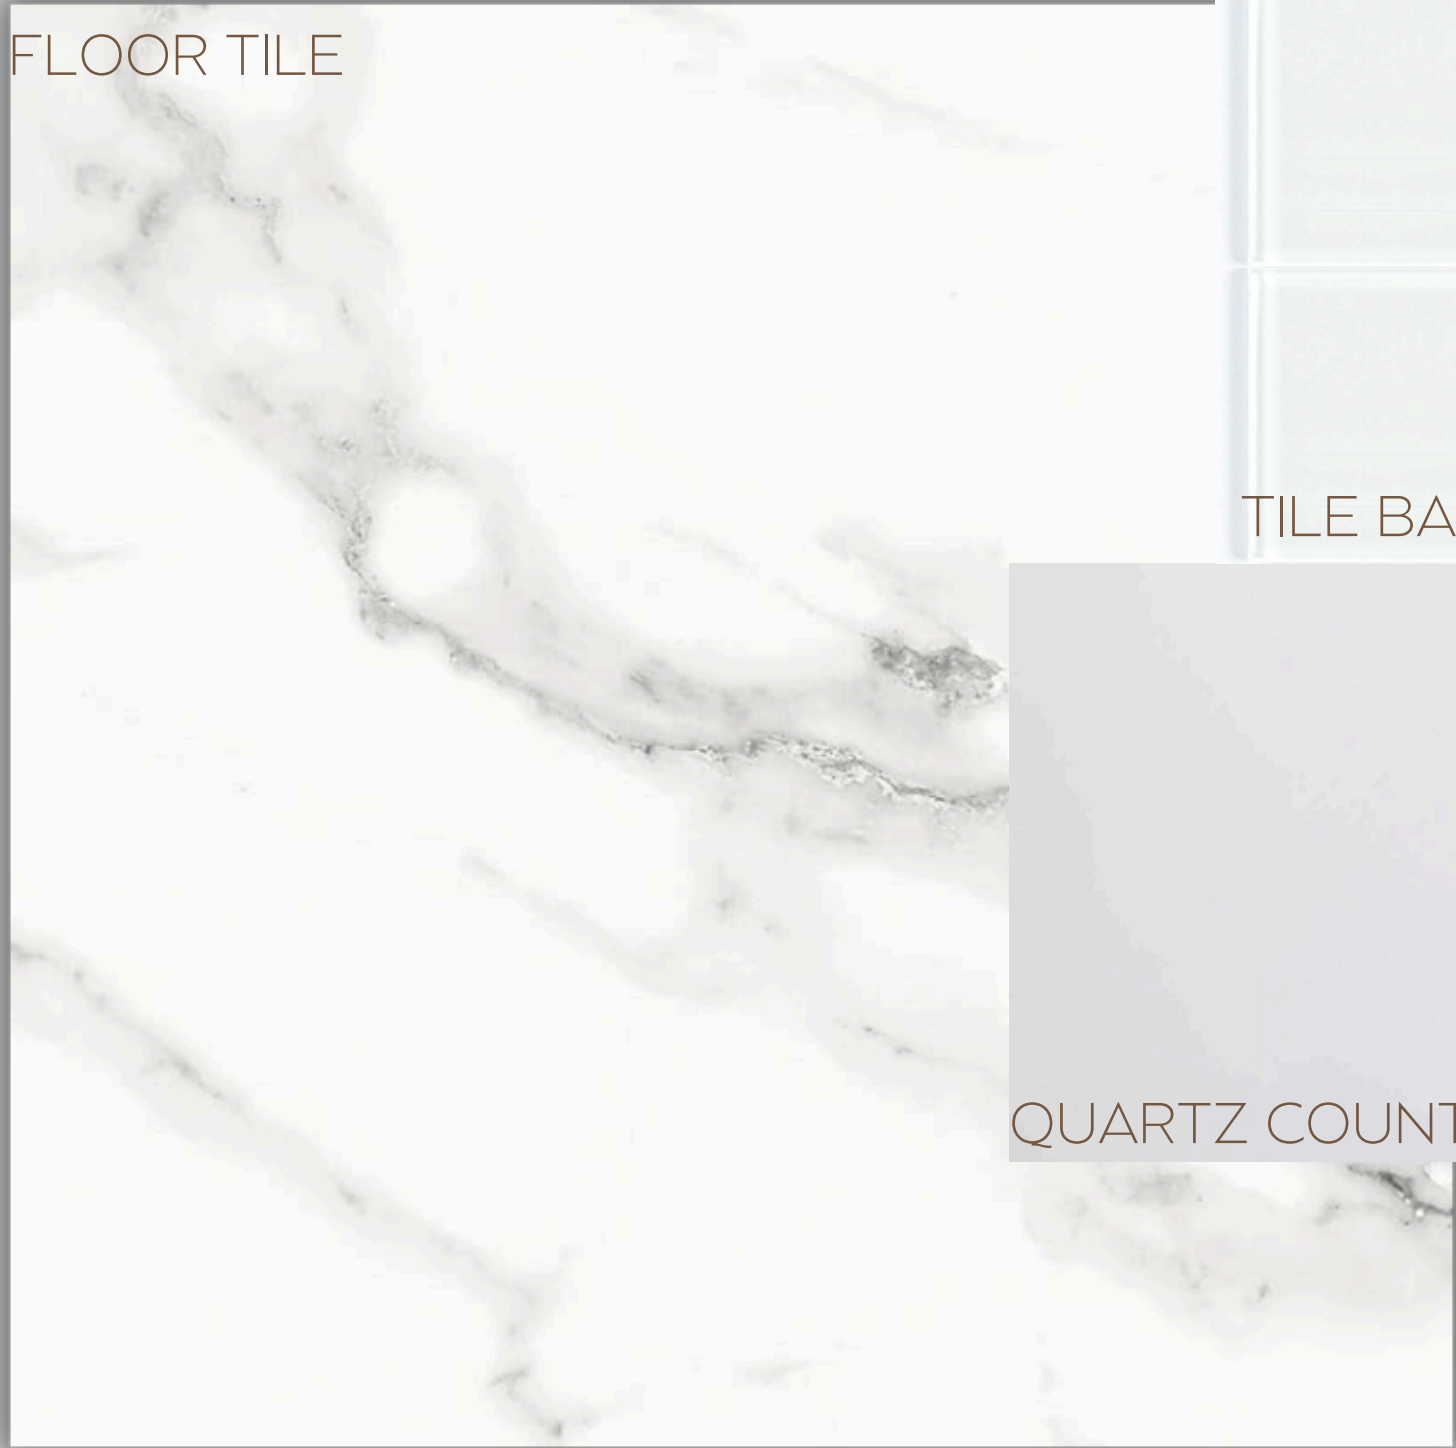

QUARTZ COUNTERTOP

KITCHEN

B202U4 - PARKSIDE HEIGHTS

FLOOR TILE