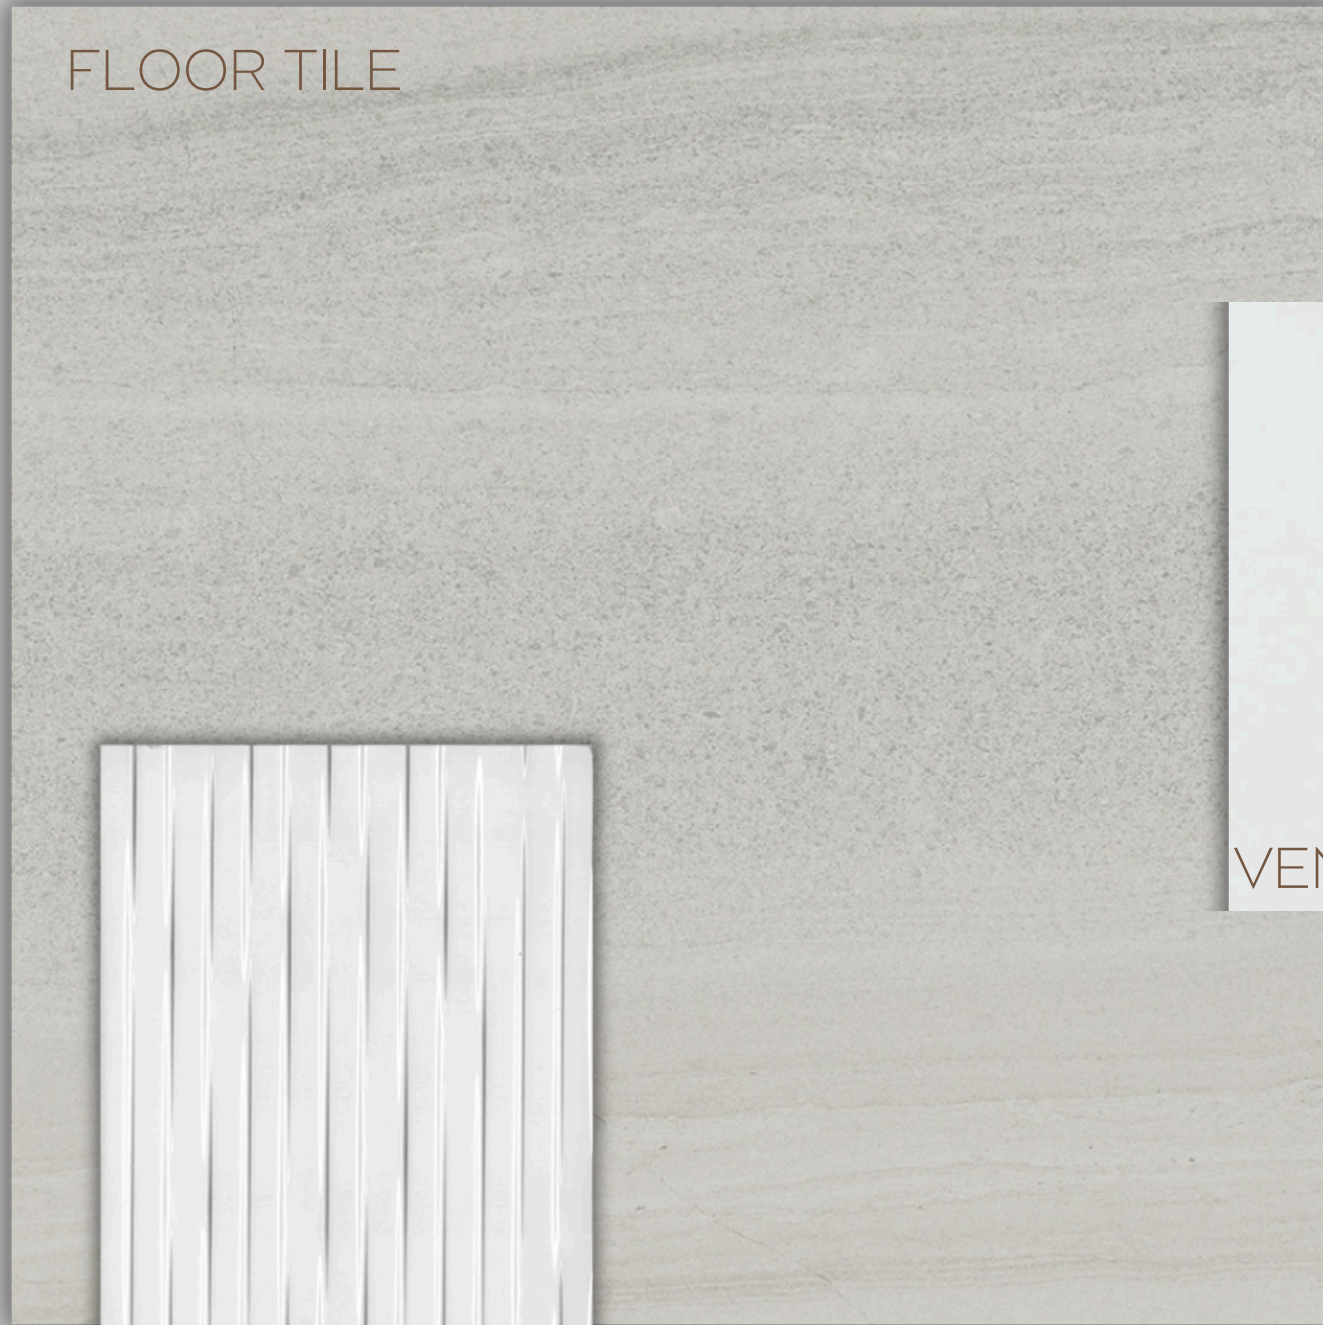

VENETIAN MARBLE COUNTERTOP

MAIN BATH

B202U4 - PARKSIDE HEIGHTS

FLOOR TILE