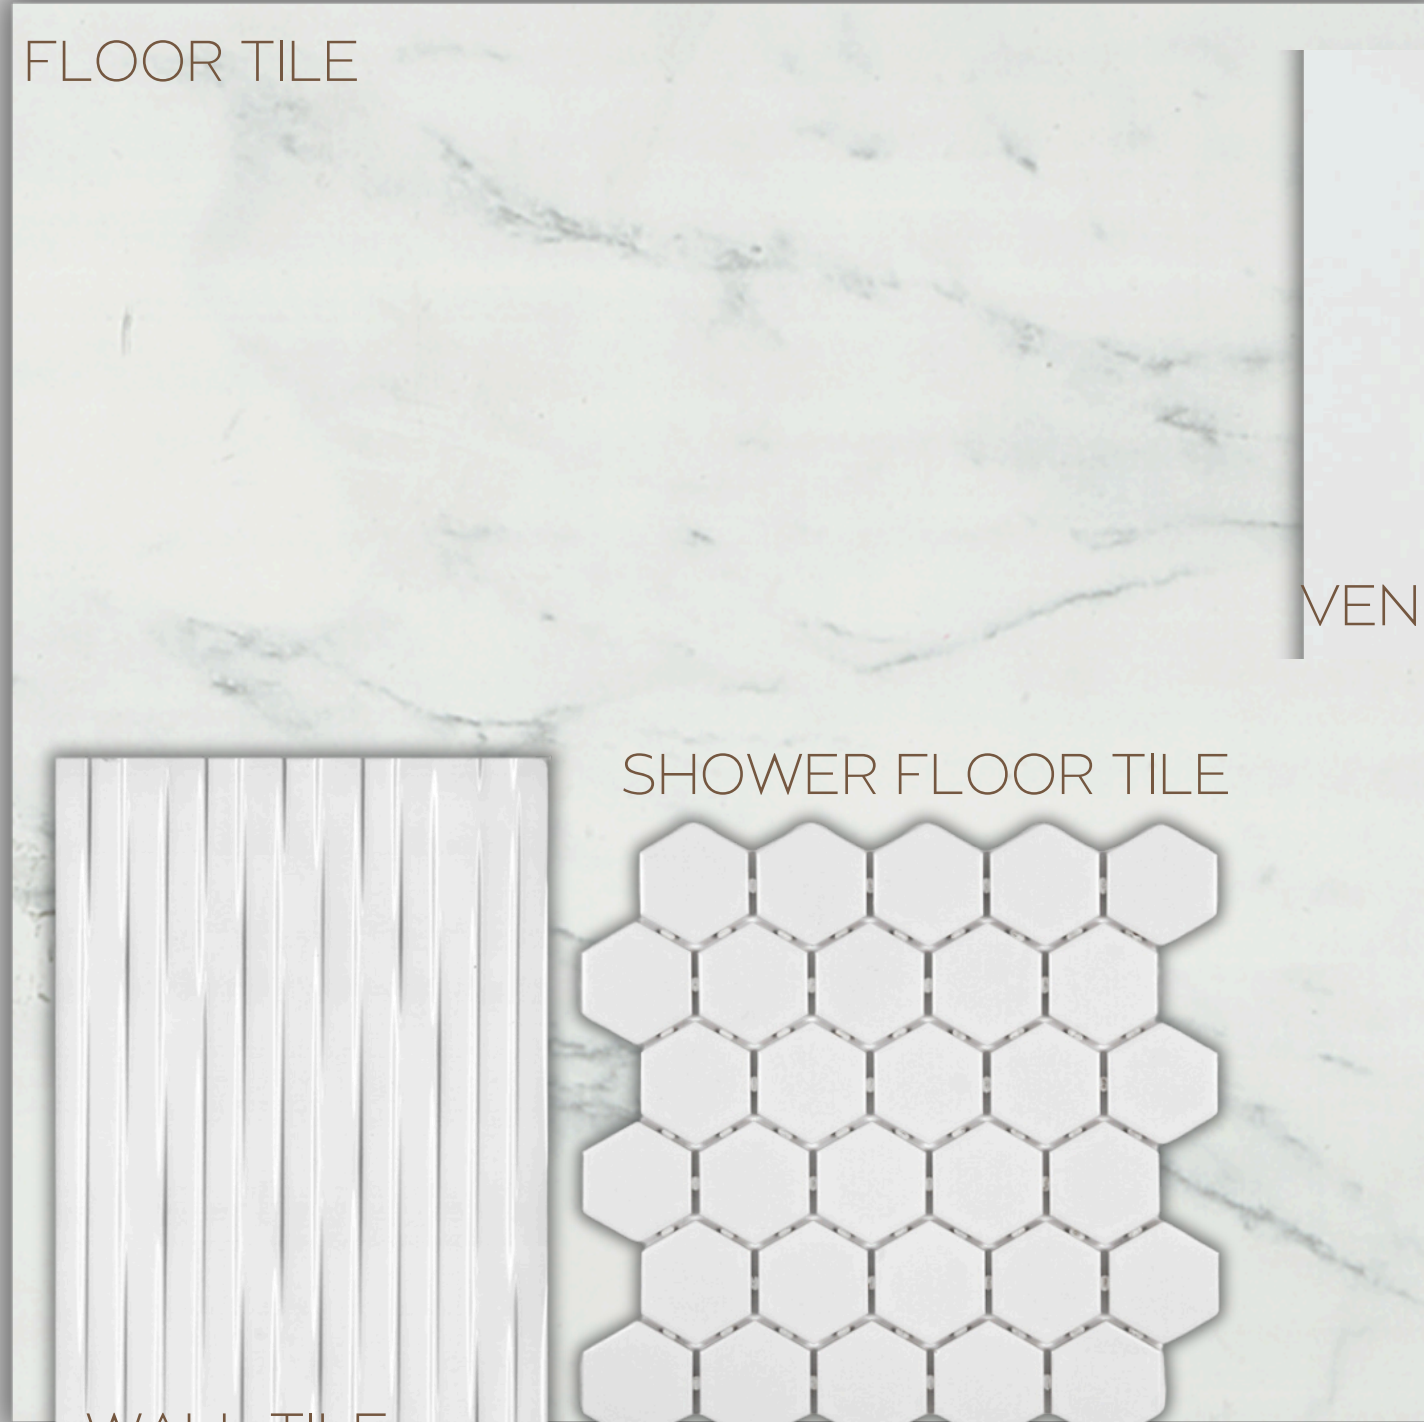

VENETIAN MARBLE COUNTERTOP

WALL TILE

ENSUITE

B202U4 - PARKSIDE HEIGHTS

FLOOR TILE