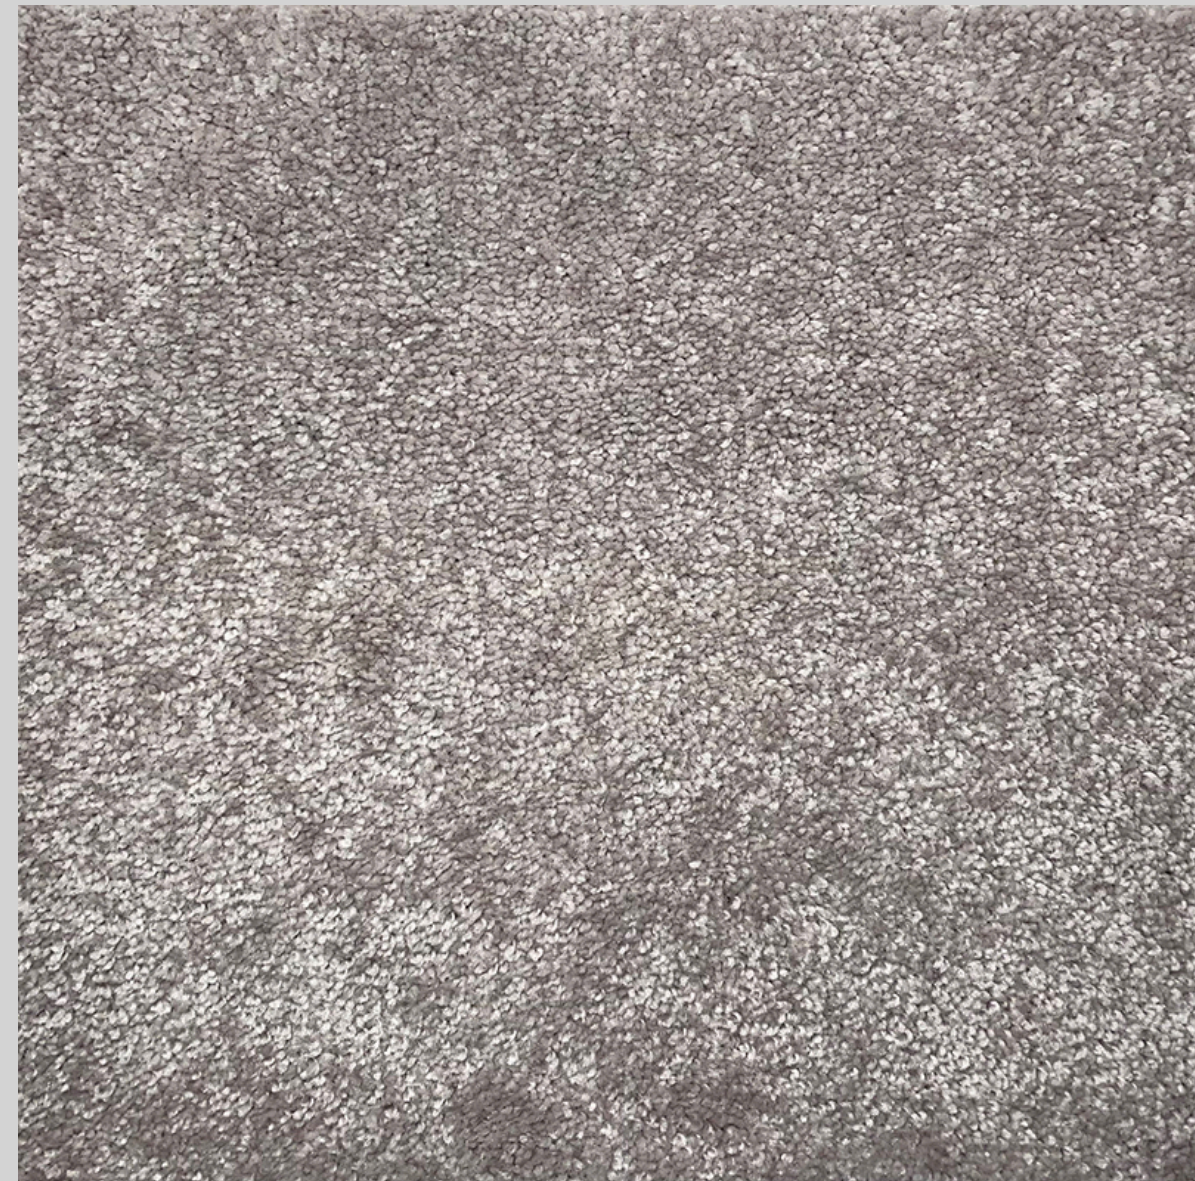

CARPET - BEDROOMS

www.paradisedevelopments.com

All colour, shades and finishes may vary from the images included. All images provided are for reference purposes only and may appear different than the actual sample.