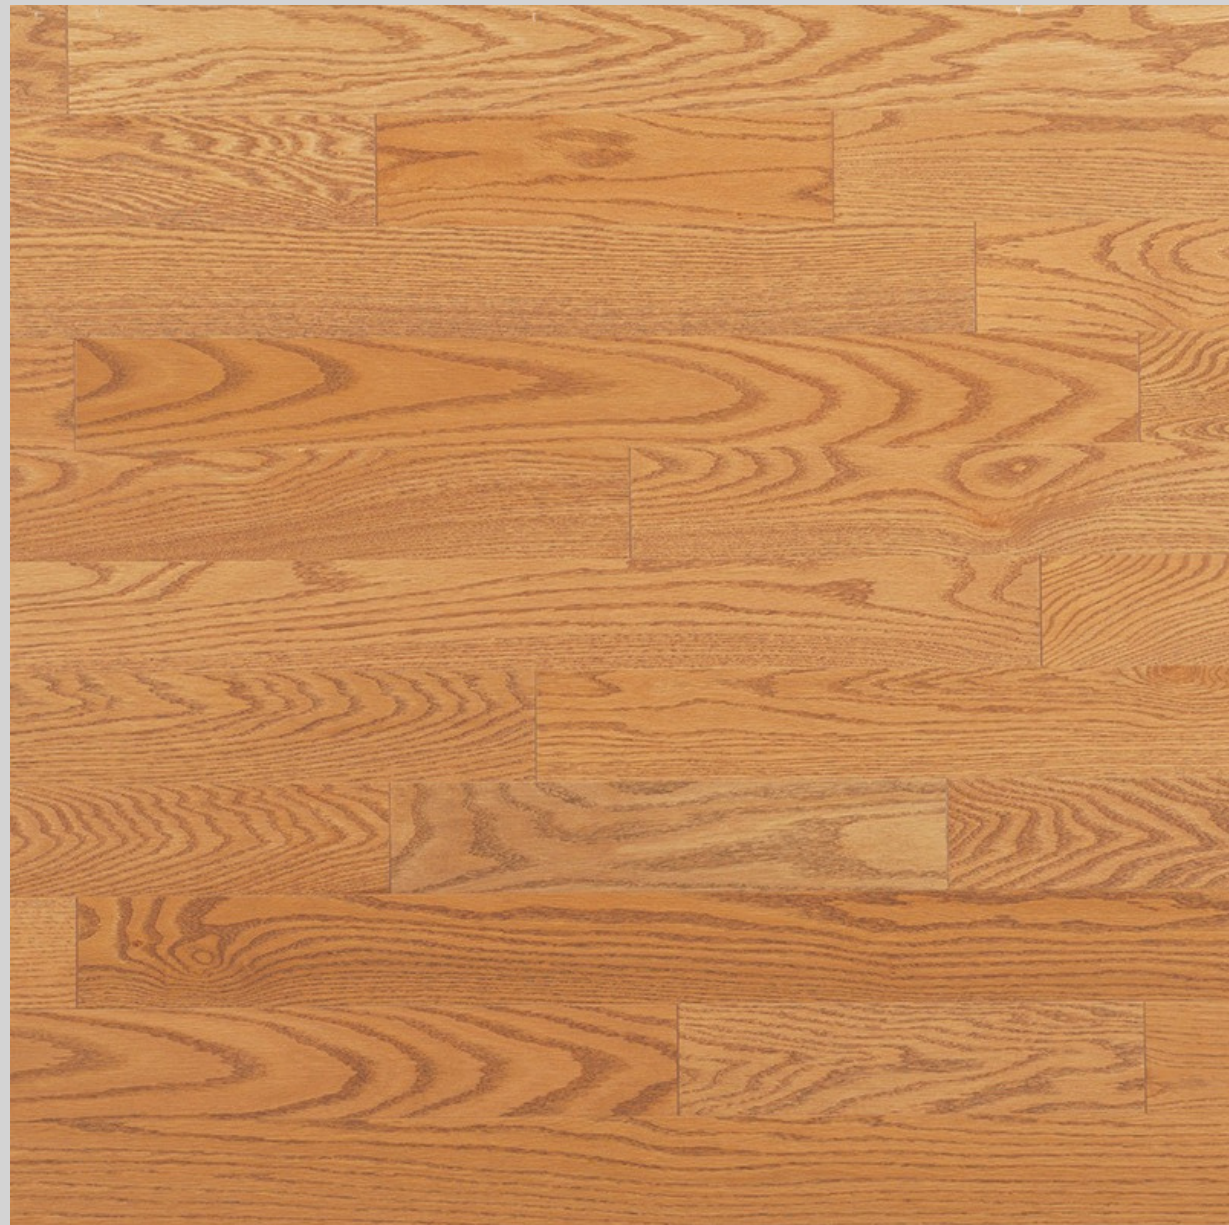

SECOND FLOOR

044 - PARKSIDE HEIGHTS

HARDWOOD - HALLWAY