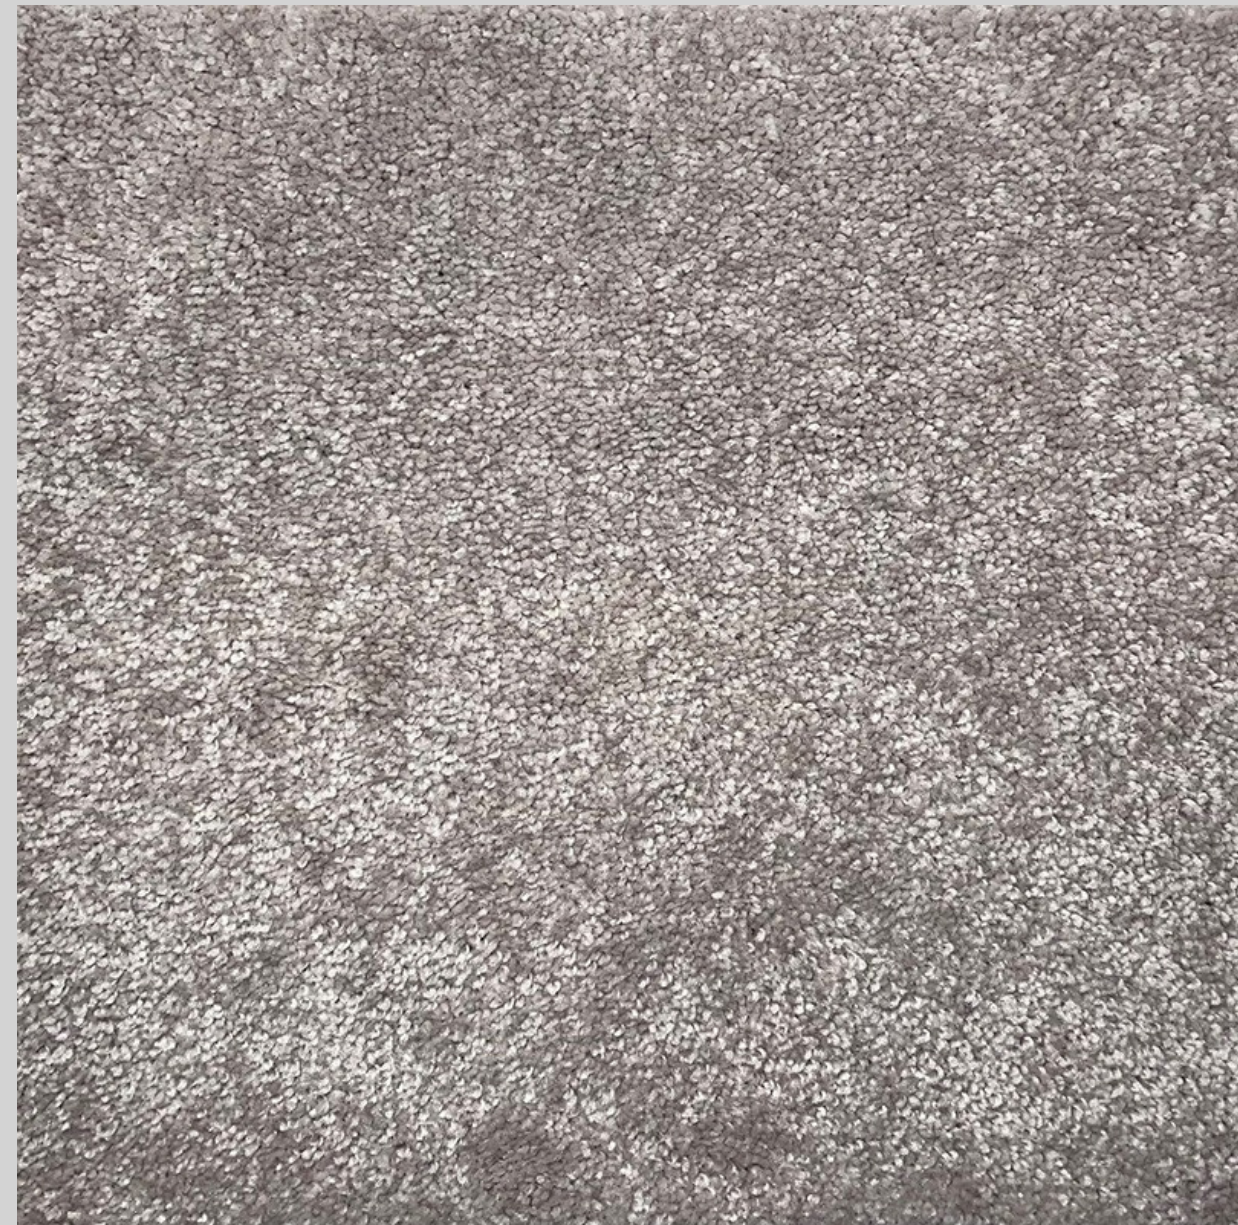

CARPET - BEDROOMS

www.paradisedevelopments.com

All colour, shades and finishes may vary from the images included. All images provided are for reference purposes only and may appear different than the actual sample.