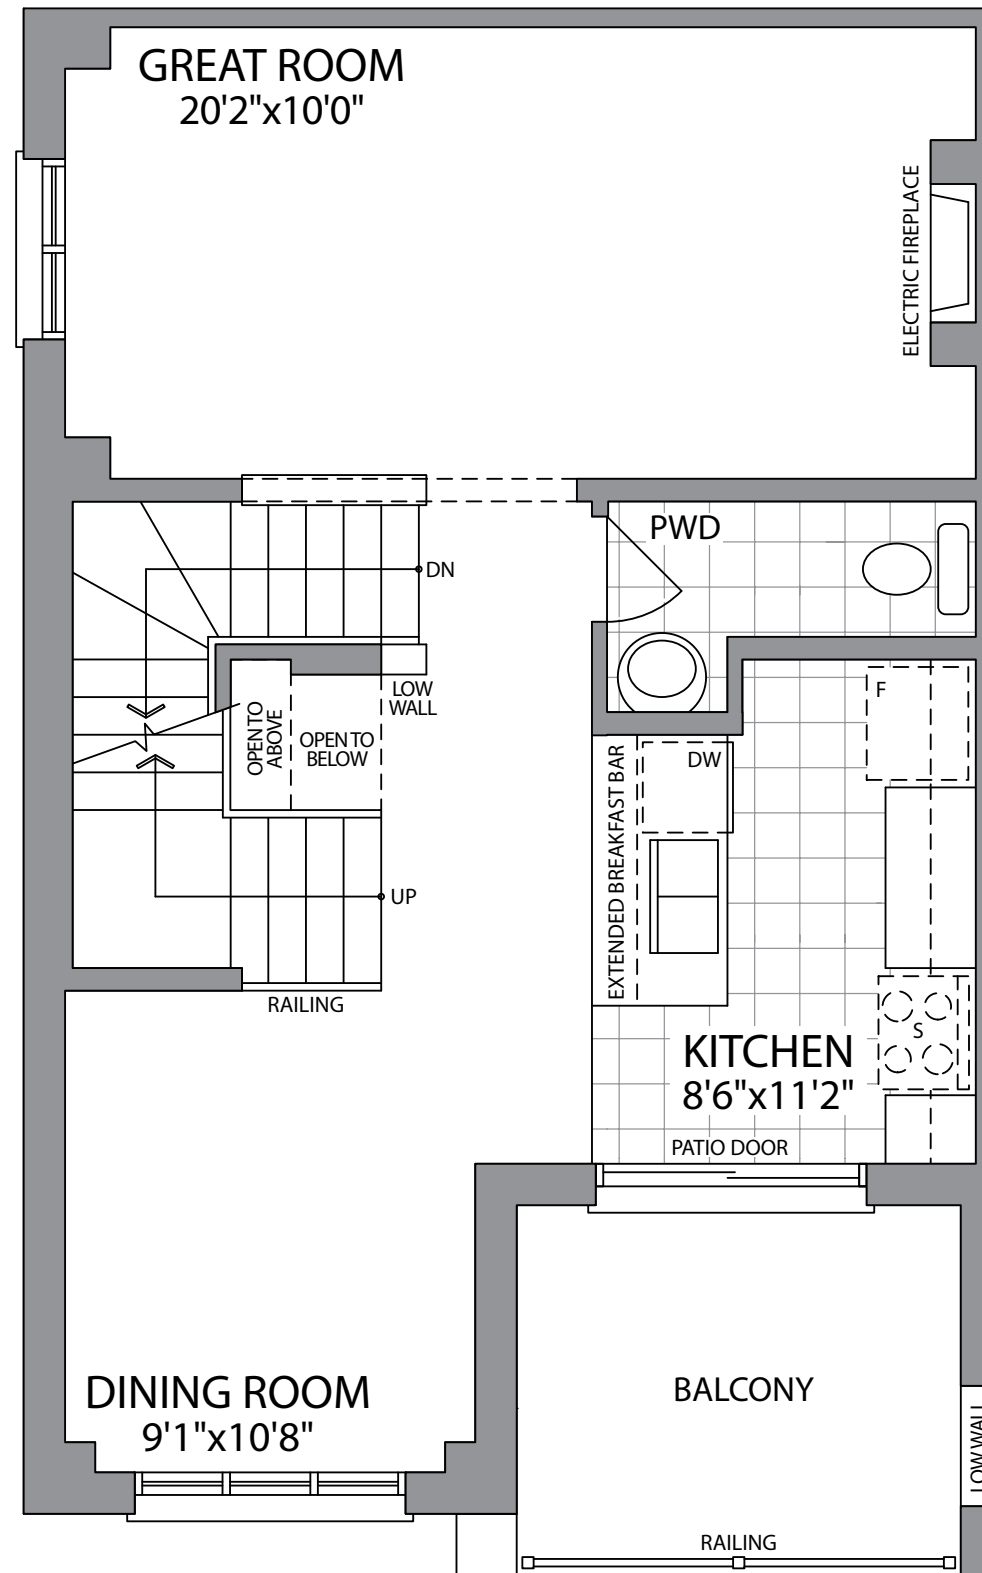

URBAN
TOWNS

THE JACKSON-MOD (BB3-MOD)

ELEVATION 1C
1640 SQ.FT.
UNIT 38 & 46

WHITBY MEADOWS
newTOWNS

PARADISE
DEVELOPMENTS®

THE JACKSON-MOD (BB3-MOD)

1640 SQ.FT. UNIT 38 & 46

GROUND FLOOR
ELEVATION 1C

MAIN FLOOR
ELEVATION 1C

THIRD FLOOR
ELEVATION 1C

BASEMENT
ELEVATION 1C