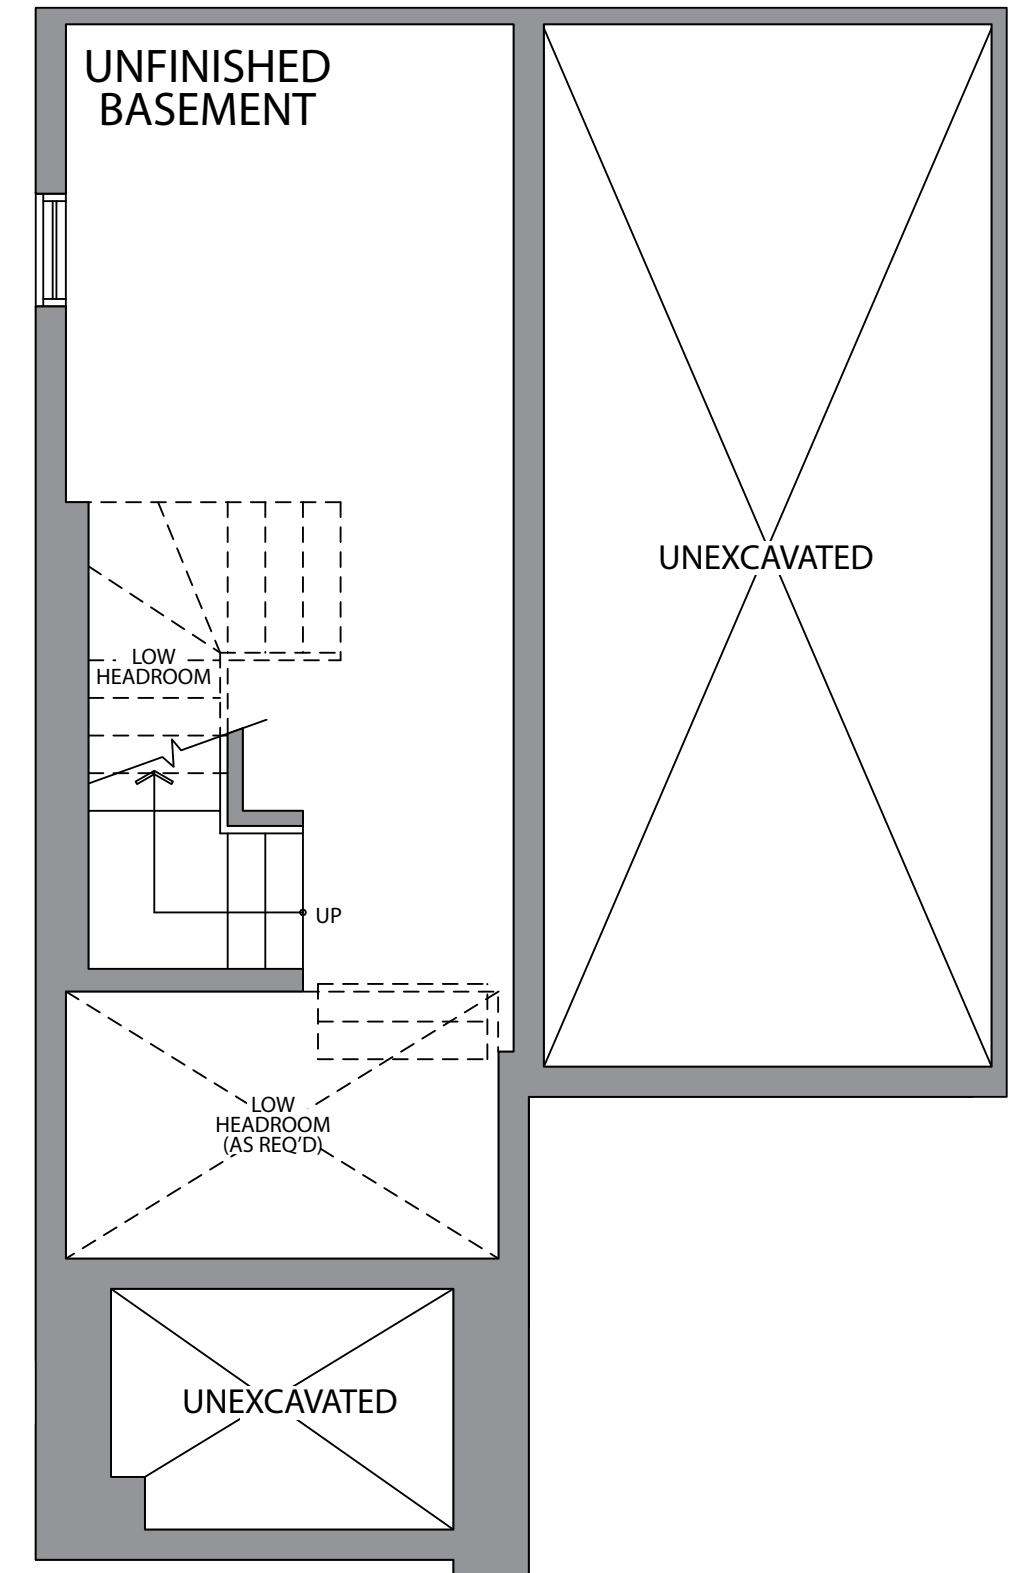

URBAN
TOWNS

THE JACKSON-MOD (BB3-MOD)

ELEVATION 1C
1640 SQ.FT.
UNIT 38 & 46

WHITBY MEADOWS
newTOWNS

PARADISE
DEVELOPMENTS®

THE JACKSON-MOD (BB3-MOD)

1640 SQ.FT. UNIT 38 & 46

GROUND FLOOR
ELEVATION 1C

MAIN FLOOR
ELEVATION 1C

THIRD FLOOR
ELEVATION 1C

BASEMENT
ELEVATION 1C