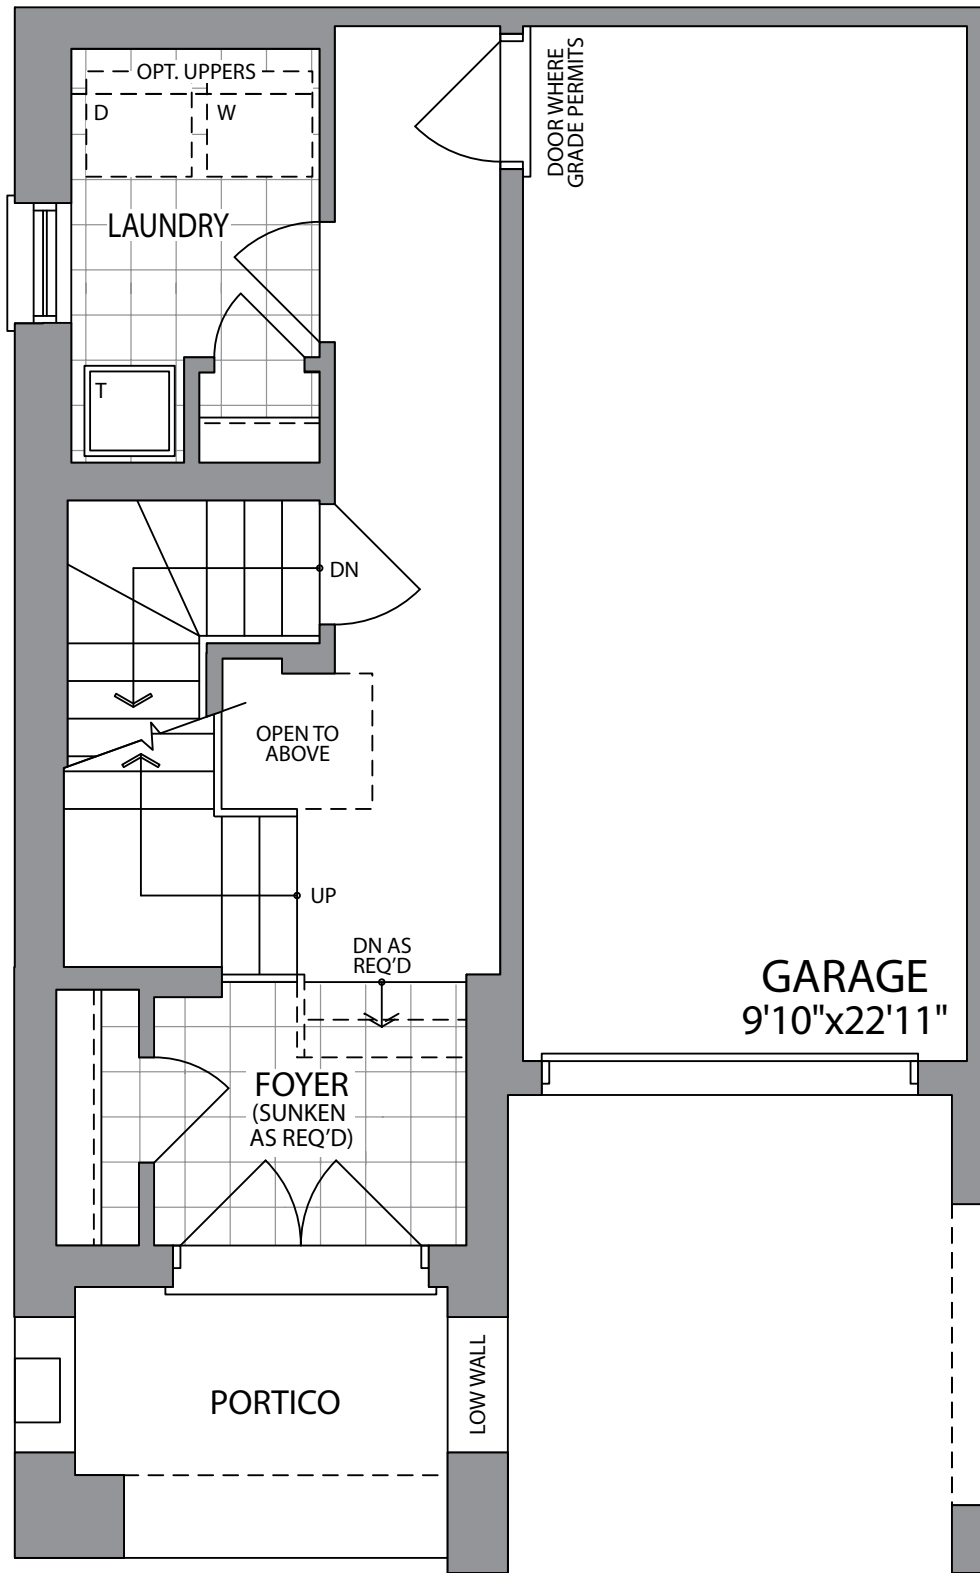

URBAN
TOWNS

THE JACKSON-MOD (BB3-MOD)

ELEVATION 1C
1640 SQ.FT.
UNIT 38 & 46

WHITBY MEADOWS
newTOWNS

PARADISE
DEVELOPMENTS®

THE JACKSON-MOD (BB3-MOD)

1640 SQ.FT. UNIT 38 & 46

GROUND FLOOR
ELEVATION 1C

MAIN FLOOR
ELEVATION 1C

THIRD FLOOR
ELEVATION 1C

BASEMENT
ELEVATION 1C