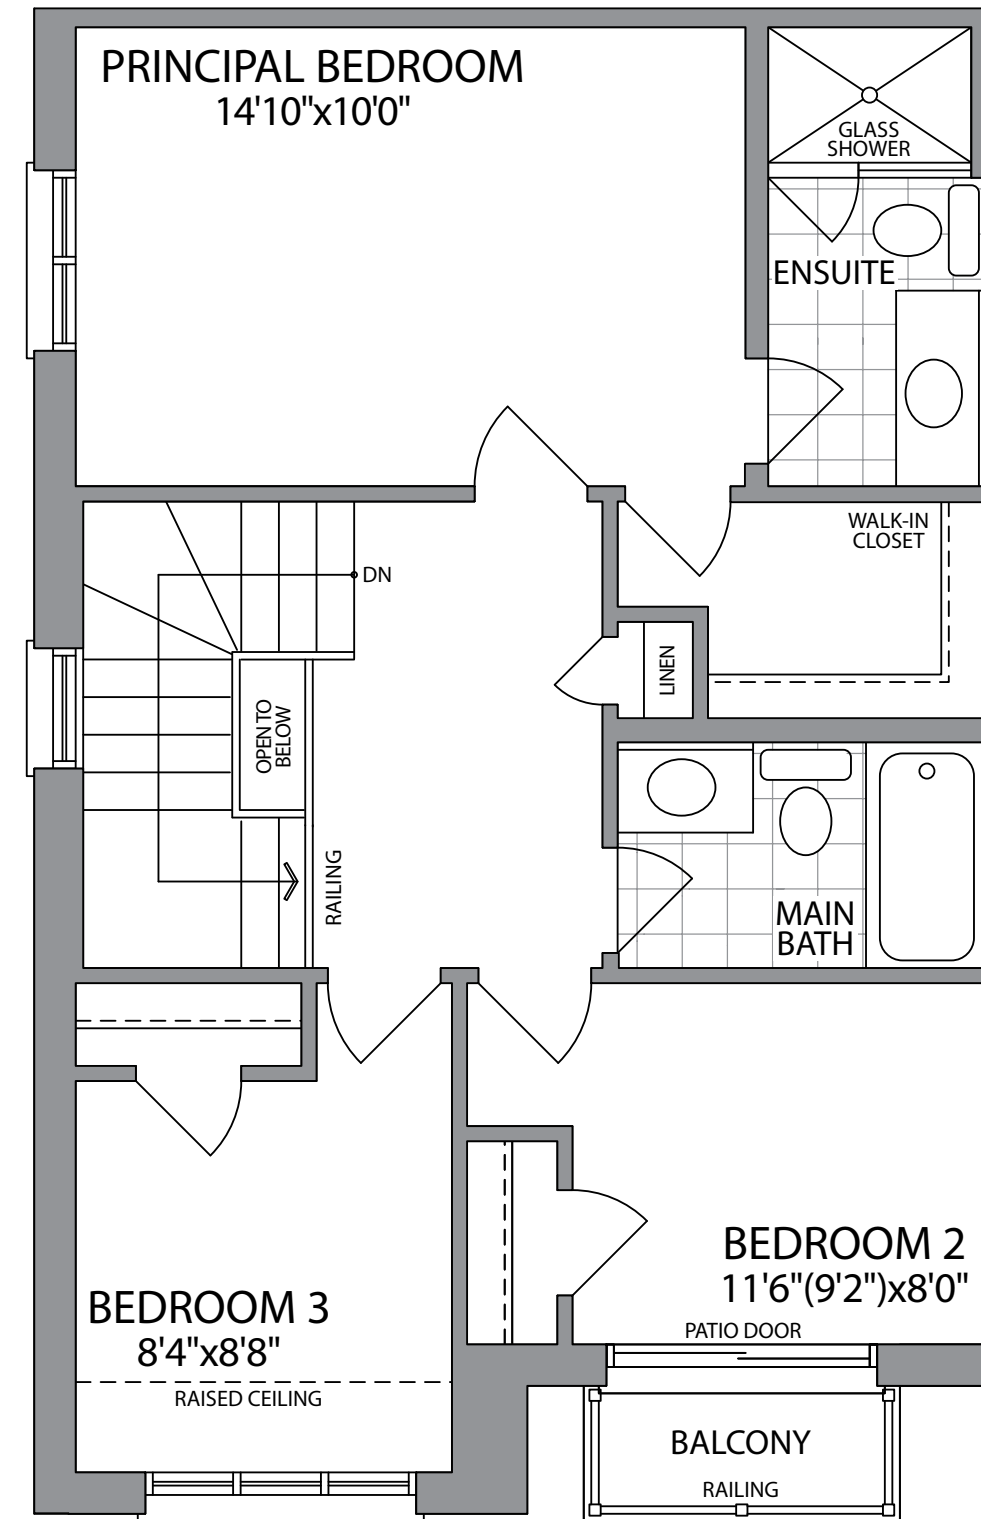

URBAN
TOWNS

THE JACKSON-MOD (BB3-MOD)

ELEVATION 1C
1640 SQ.FT.
UNIT 38 & 46

WHITBY MEADOWS
newTOWNS

PARADISE
DEVELOPMENTS®

THE JACKSON-MOD (BB3-MOD)

1640 SQ.FT. UNIT 38 & 46

GROUND FLOOR
ELEVATION 1C

MAIN FLOOR
ELEVATION 1C

THIRD FLOOR
ELEVATION 1C

BASEMENT
ELEVATION 1C