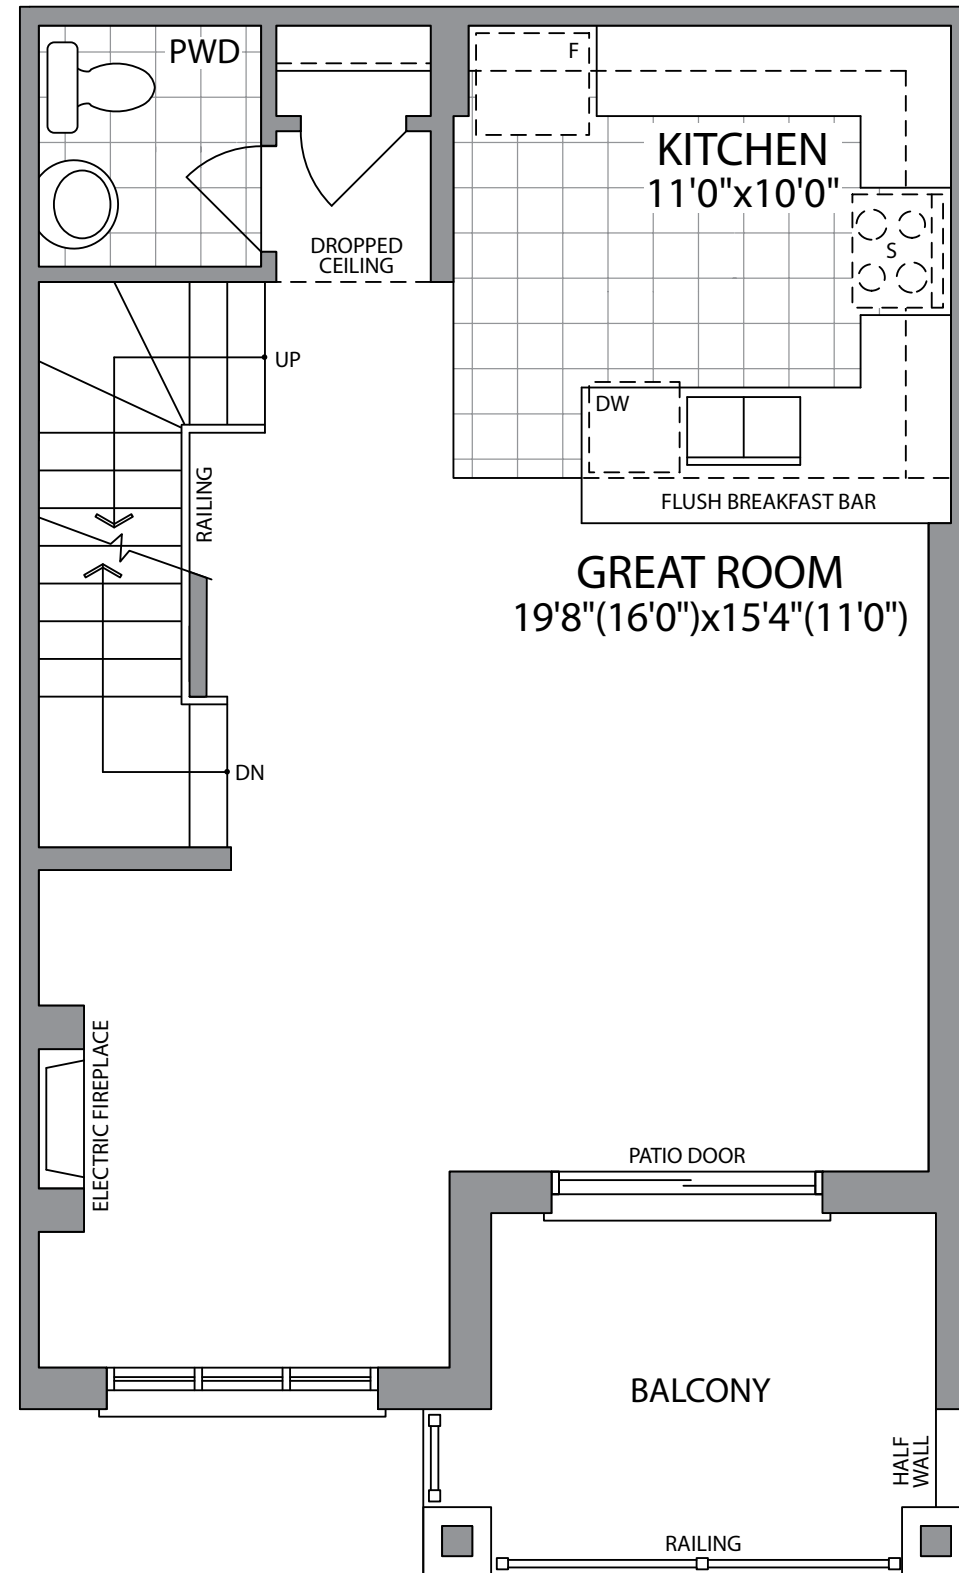

# THE IVAN-MOD (BB2-MOD)

ELEVATION 1  
1540 SQ.FT.  
UNIT 42, 44 & 45

WHITBY MEADOWS  
newTOWNS

Artist's Concept

PARADISE  
DEVELOPMENTS®

# THE IVAN-MOD (BB2-MOD)

1540 SQ.FT. UNIT 42, 44 & 45

GROUND FLOOR ELEVATION 1

MAIN FLOOR ELEVATION 1

THIRD FLOOR ELEVATION 1

BASEMENT ELEVATION 1