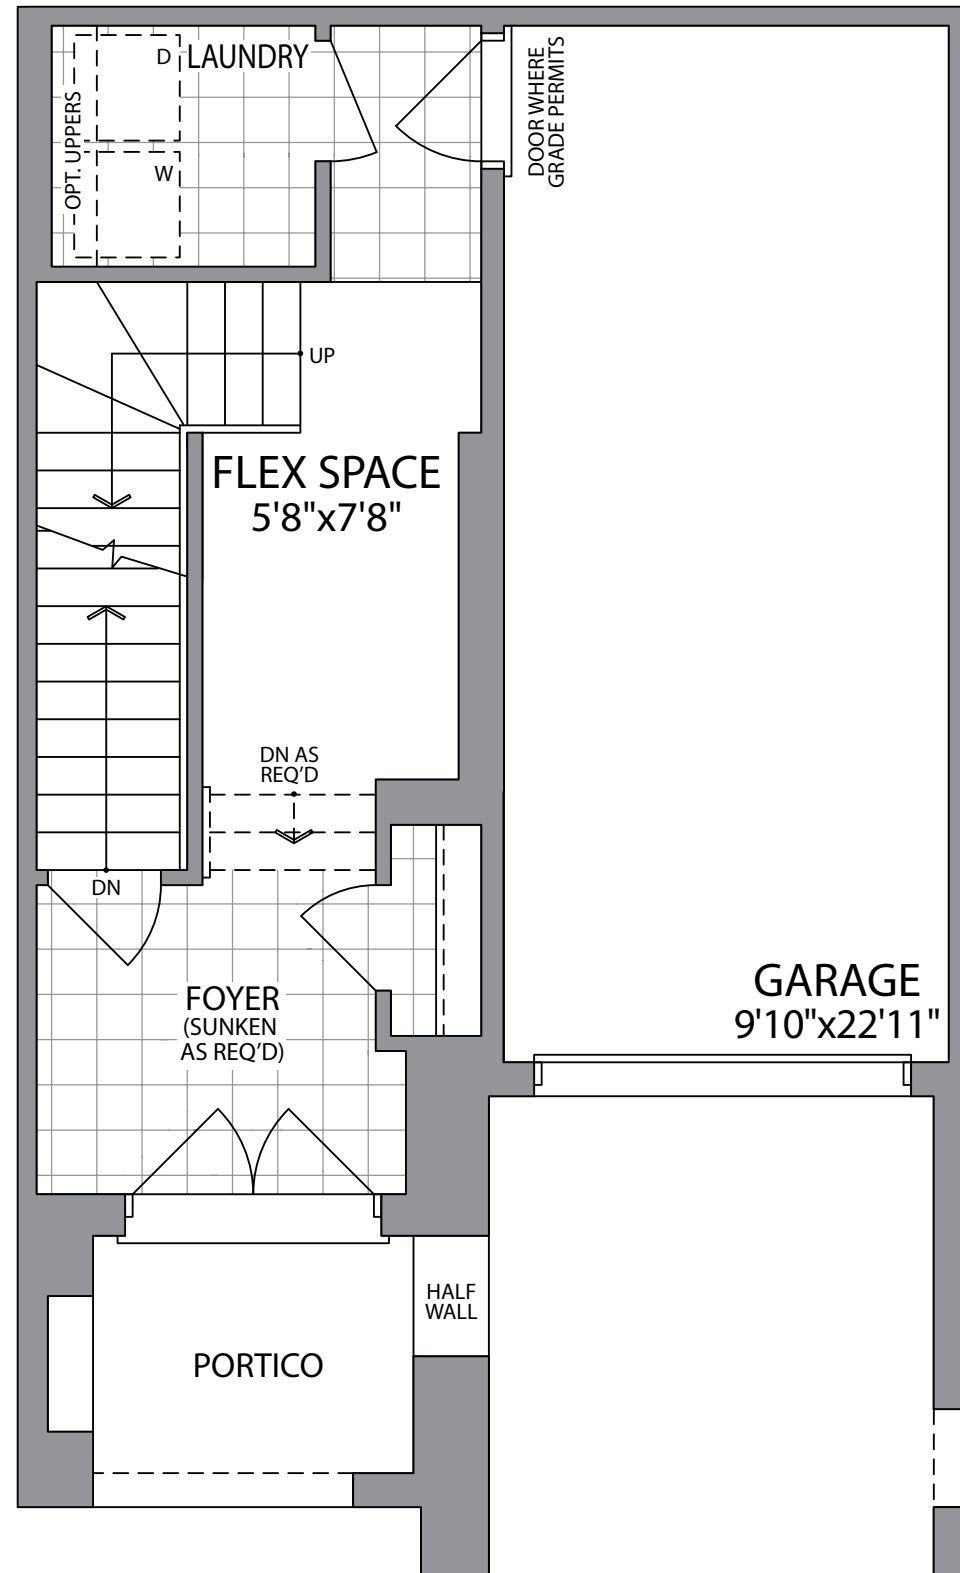

# THE IVAN-MOD (BB2-MOD)

ELEVATION 1  
1540 SQ.FT.  
UNIT 42, 44 & 45

WHITBY MEADOWS  
newTOWNS

Artist's Concept

PARADISE  
DEVELOPMENTS®

# THE IVAN-MOD (BB2-MOD)

1540 SQ.FT. UNIT 42, 44 & 45

GROUND FLOOR ELEVATION 1

MAIN FLOOR ELEVATION 1

THIRD FLOOR ELEVATION 1

BASEMENT ELEVATION 1