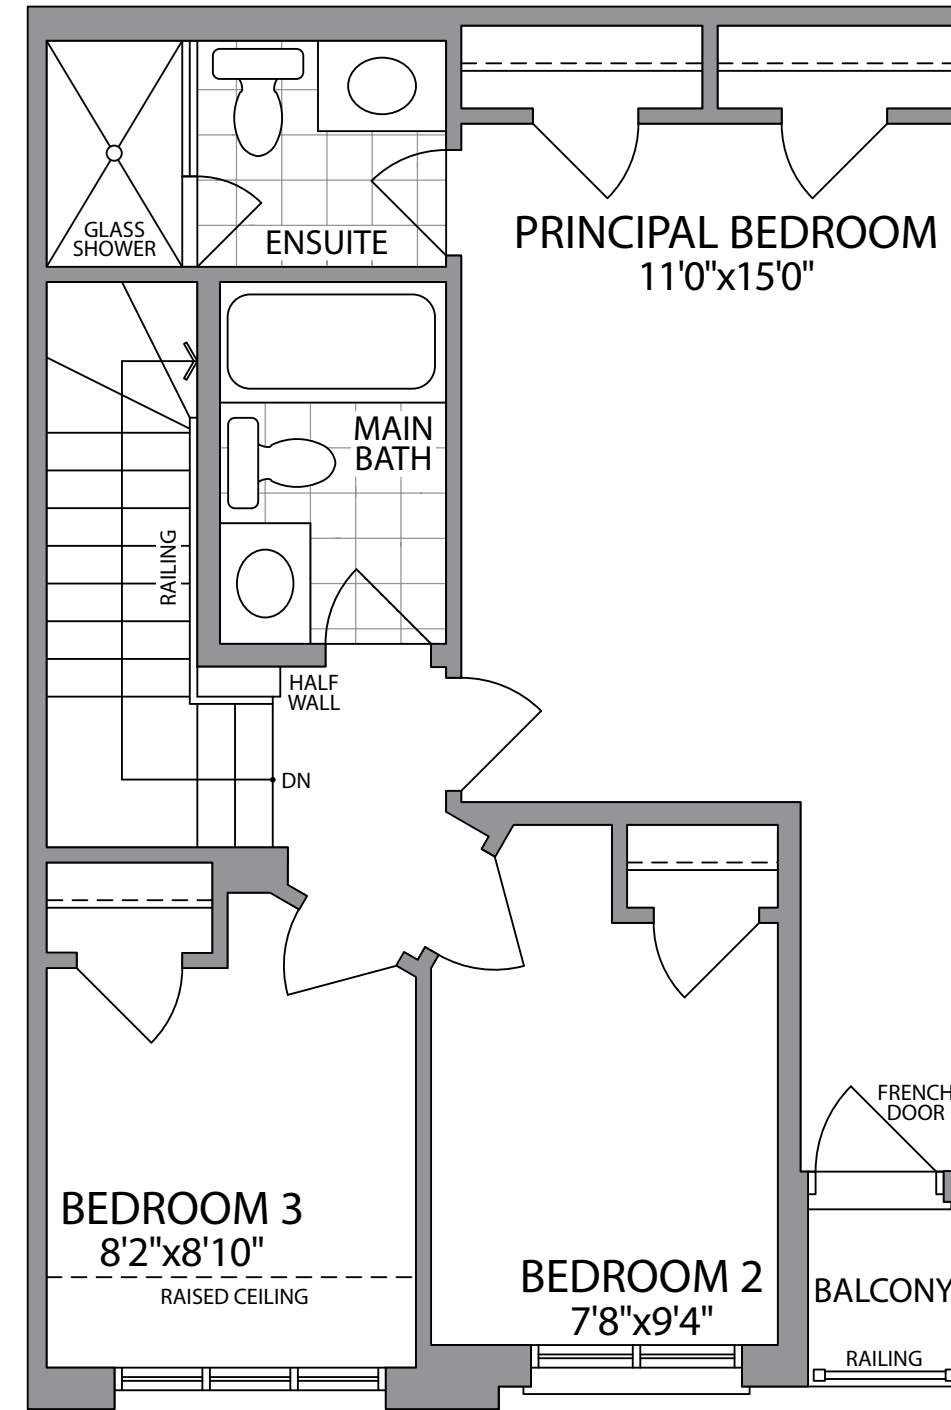

# THE IVAN-MOD (BB2-MOD)

ELEVATION 1  
1540 SQ.FT.  
UNIT 42, 44 & 45

WHITBY MEADOWS  
newTOWNS

Artist's Concept

PARADISE  
DEVELOPMENTS®

# THE IVAN-MOD (BB2-MOD)

1540 SQ.FT. UNIT 42, 44 & 45

GROUND FLOOR ELEVATION 1

MAIN FLOOR ELEVATION 1

THIRD FLOOR ELEVATION 1

BASEMENT ELEVATION 1