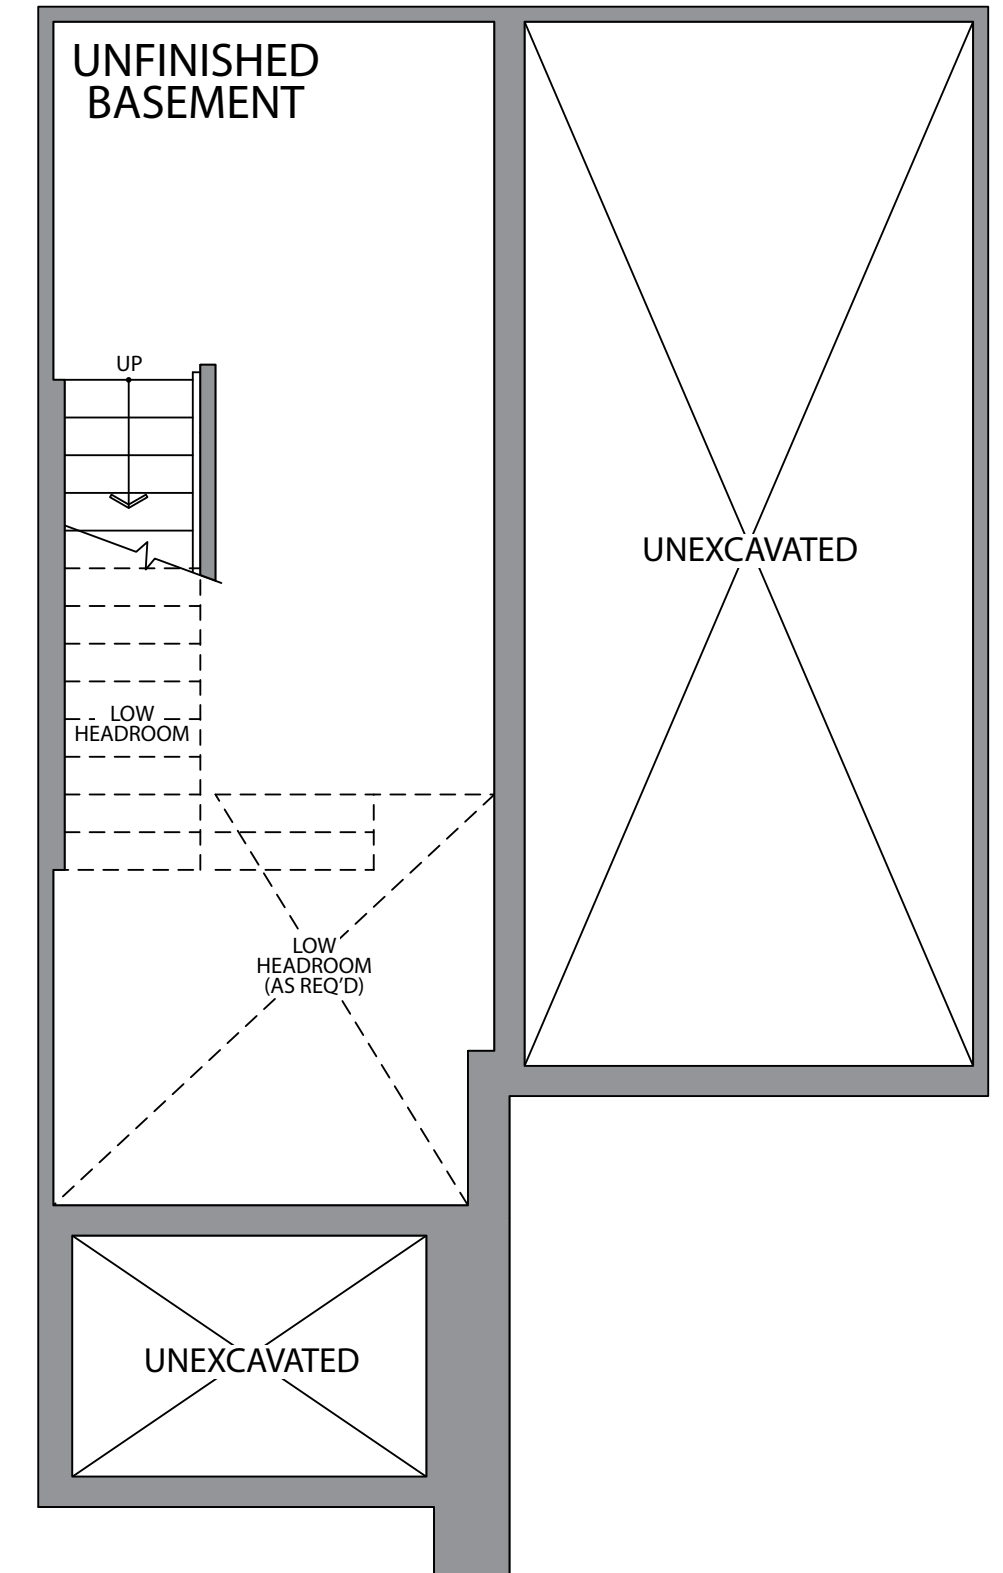

# THE IVAN-MOD (BB2-MOD)

1540 SQ.FT. UNIT 42, 44 & 45

GROUND FLOOR ELEVATION 1

MAIN FLOOR ELEVATION 1

THIRD FLOOR ELEVATION 1

BASEMENT ELEVATION 1