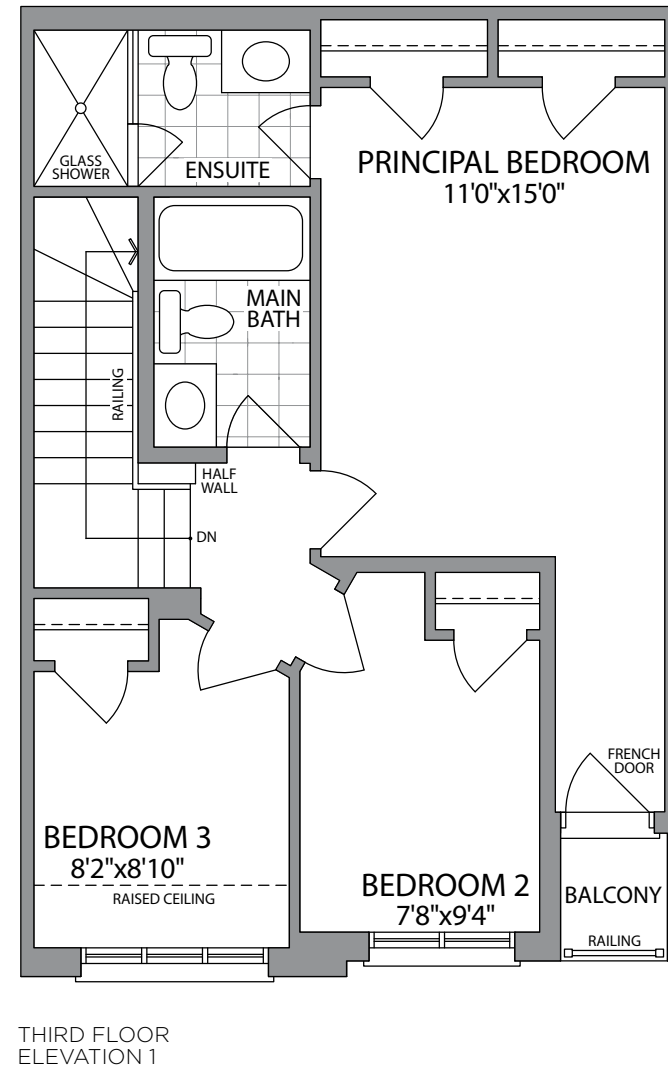

# THE IVAN (BB2)

ELEVATION 1  
1540 SQ.FT.

ELEVATION 2  
1540 SQ.FT.

WHITBY MEADOWS  
newTOWNS

**PARADISE**  
DEVELOPMENTS®

# THE IVAN (BB2)

1540 SQ.FT.

GROUND FLOOR ELEVATION 2

Plans and specifications are subject to change without notice. E. & O. E. Actual usable floor space may vary from the stated floor area. All renderings are artist's concept. (BB2)