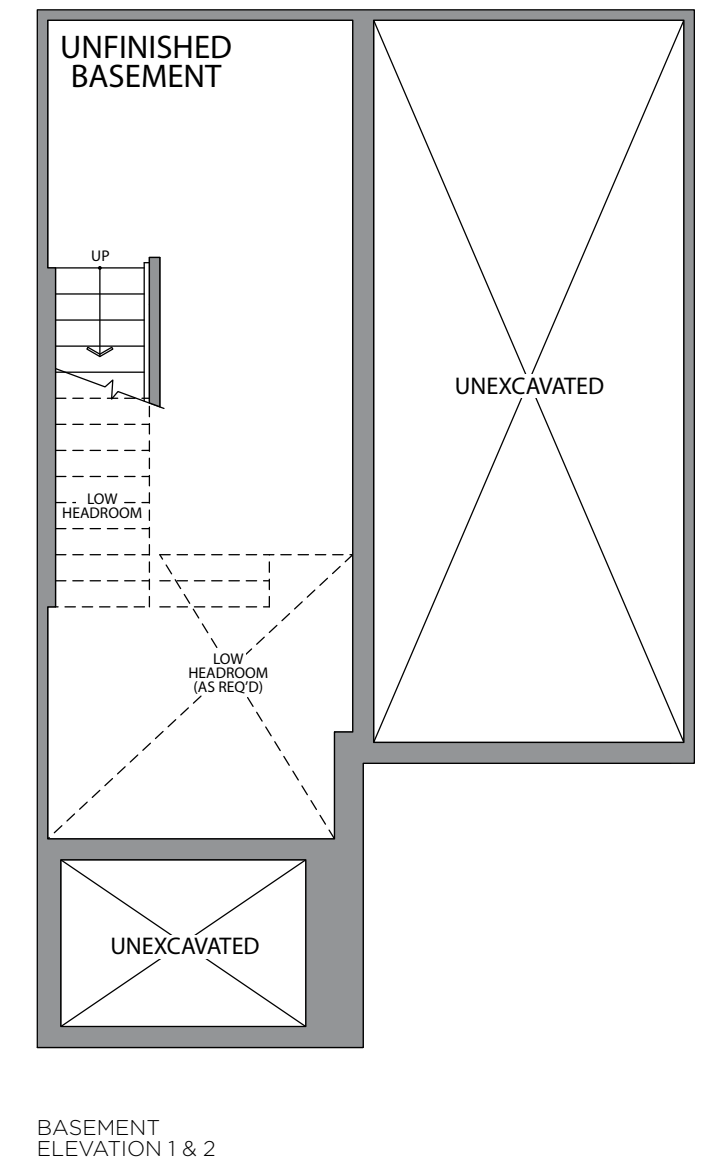

# THE IVAN (BB2)

ELEVATION 1  
1540 SQ.FT.

ELEVATION 2  
1540 SQ.FT.

WHITBY MEADOWS  
newTOWNS

**PARADISE**  
DEVELOPMENTS®

# THE IVAN (BB2)

1540 SQ.FT.

GROUND FLOOR ELEVATION 2

Plans and specifications are subject to change without notice. E. & O. E. Actual usable floor space may vary from the stated floor area. All renderings are artist's concept. (BB2)