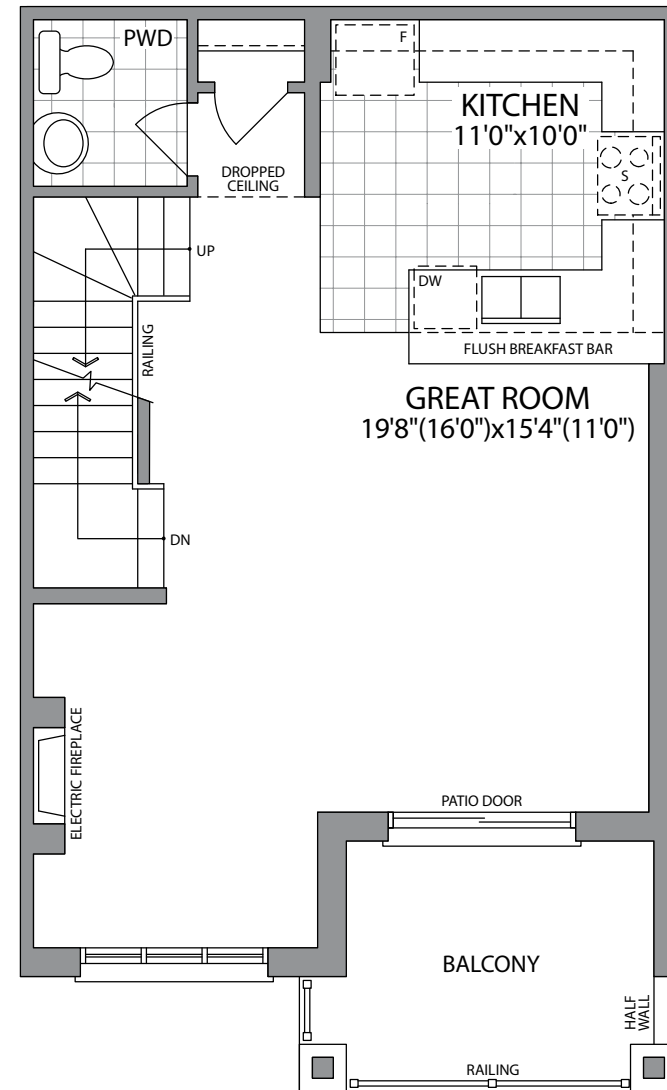

# THE IVAN (BB2)

ELEVATION 1  
1540 SQ.FT.

ELEVATION 2  
1540 SQ.FT.

WHITBY MEADOWS  
newTOWNS

**PARADISE**  
DEVELOPMENTS®

# THE IVAN (BB2)

1540 SQ.FT.

GROUND FLOOR ELEVATION 2

Plans and specifications are subject to change without notice. E. & O. E. Actual usable floor space may vary from the stated floor area. All renderings are artist's concept. (BB2)