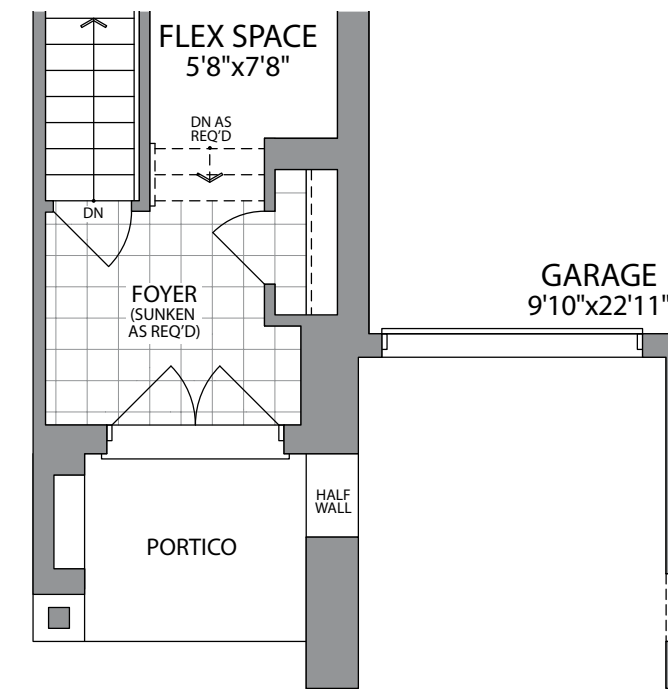

# THE IVAN (BB2)

ELEVATION 1  
1540 SQ.FT.

ELEVATION 2  
1540 SQ.FT.

WHITBY MEADOWS  
newTOWNS

**PARADISE**  
DEVELOPMENTS®

# THE IVAN (BB2)

1540 SQ.FT.

GROUND FLOOR ELEVATION 2

Plans and specifications are subject to change without notice. E. & O. E. Actual usable floor space may vary from the stated floor area. All renderings are artist's concept. (BB2)