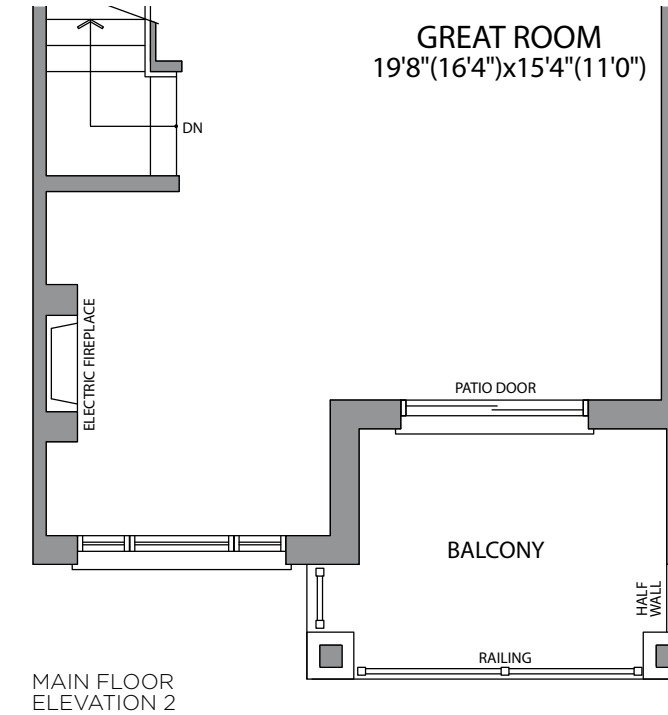

# THE IVAN (BB2)

ELEVATION 1  
1540 SQ.FT.

ELEVATION 2  
1540 SQ.FT.

WHITBY MEADOWS  
newTOWNS

**PARADISE**  
DEVELOPMENTS®

# THE IVAN (BB2)

1540 SQ.FT.

GROUND FLOOR ELEVATION 2

Plans and specifications are subject to change without notice. E. & O. E. Actual usable floor space may vary from the stated floor area. All renderings are artist's concept. (BB2)