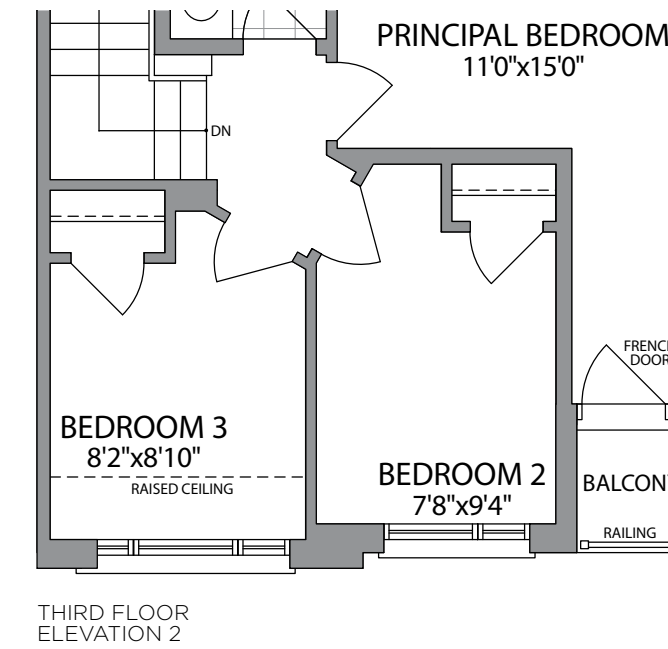

# THE IVAN (BB2)

ELEVATION 1  
1540 SQ.FT.

ELEVATION 2  
1540 SQ.FT.

WHITBY MEADOWS  
newTOWNS

**PARADISE**  
DEVELOPMENTS®

# THE IVAN (BB2)

1540 SQ.FT.

GROUND FLOOR ELEVATION 2

Plans and specifications are subject to change without notice. E. & O. E. Actual usable floor space may vary from the stated floor area. All renderings are artist's concept. (BB2)