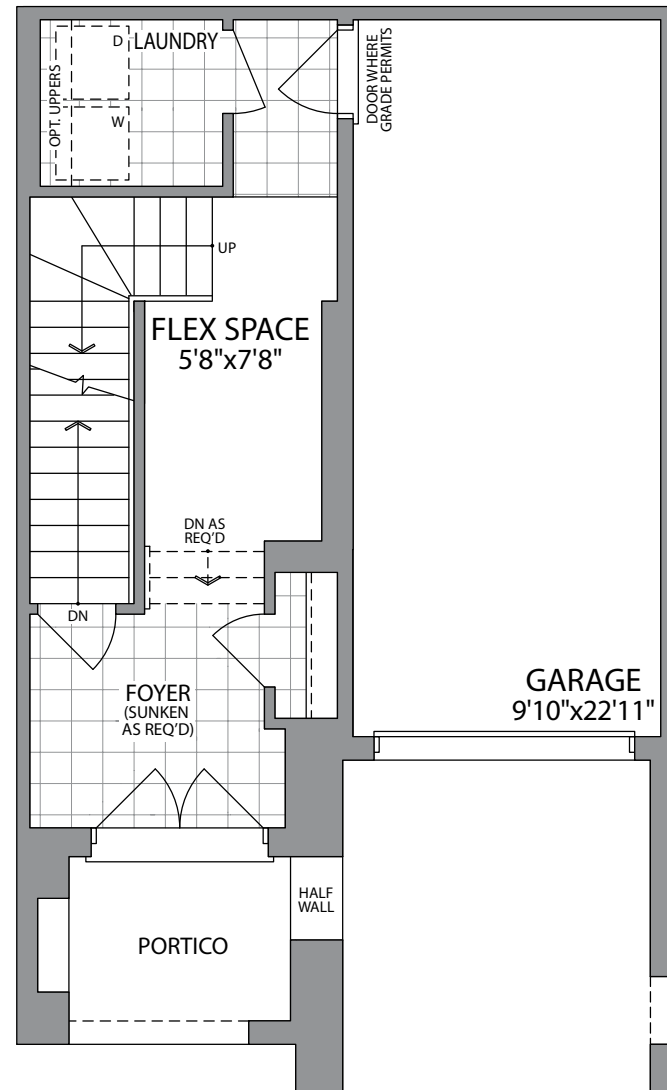

# THE IVAN (BB2)

ELEVATION 1  
1540 SQ.FT.

ELEVATION 2  
1540 SQ.FT.

WHITBY MEADOWS  
newTOWNS

**PARADISE**  
DEVELOPMENTS®

# THE IVAN (BB2)

1540 SQ.FT.

GROUND FLOOR ELEVATION 2

Plans and specifications are subject to change without notice. E. & O. E. Actual usable floor space may vary from the stated floor area. All renderings are artist's concept. (BB2)