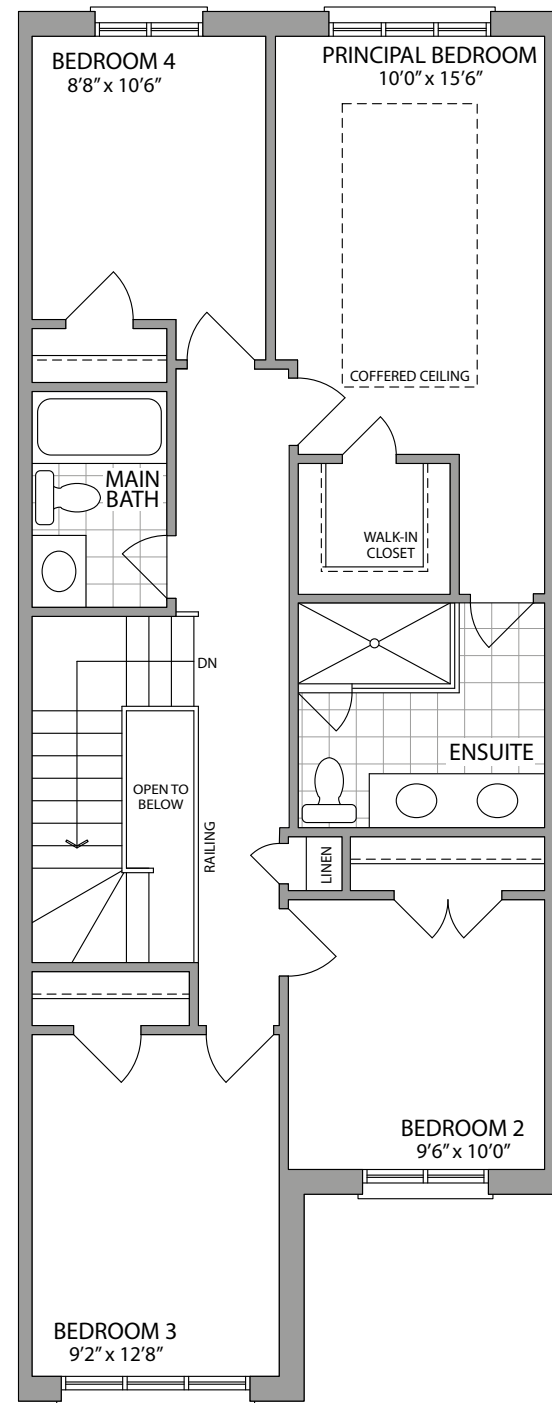

ARTIST'S CONCEPT

THE NEWCASTLE 1710 SQ. FT.

ELEVATION 1

ARTIST'S CONCEPT

THE NEWCASTLE 1710 SQ. FT.

ELEVATION 2

THE NEWCASTLE 1710 SQ. FT.

GROUND FLOOR ELEVATION 1

SECOND FLOOR ELEVATION 1

OPT. SECOND FLOOR W/4 BEDROOMS ELEVATION 1

BASEMENT ELEVATION 1

GROUND FLOOR ELEVATION 2

SECOND FLOOR ELEVATION 2

OPT. SECOND FLOOR W/4 BEDROOMS ELEVATION 2

BASEMENT ELEVATION 2

20' STREET TOWNHOMES