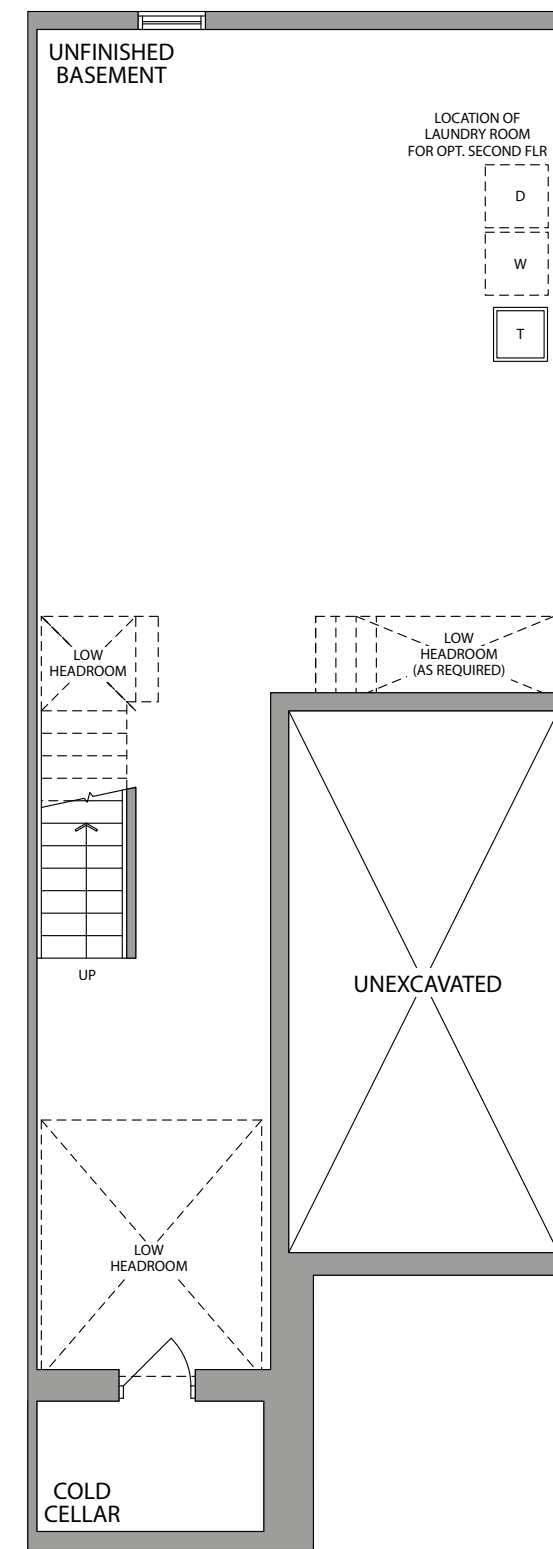

ARTIST'S CONCEPT

THE NEWCASTLE 1710 SQ. FT.

ELEVATION 1

ARTIST'S CONCEPT

THE NEWCASTLE 1710 SQ. FT.

ELEVATION 2

THE NEWCASTLE 1710 SQ. FT.

GROUND FLOOR ELEVATION 1

SECOND FLOOR ELEVATION 1

OPT. SECOND FLOOR W/4 BEDROOMS ELEVATION 1

BASEMENT ELEVATION 1

GROUND FLOOR ELEVATION 2

SECOND FLOOR ELEVATION 2

OPT. SECOND FLOOR W/4 BEDROOMS ELEVATION 2

BASEMENT ELEVATION 2

20' STREET TOWNHOMES