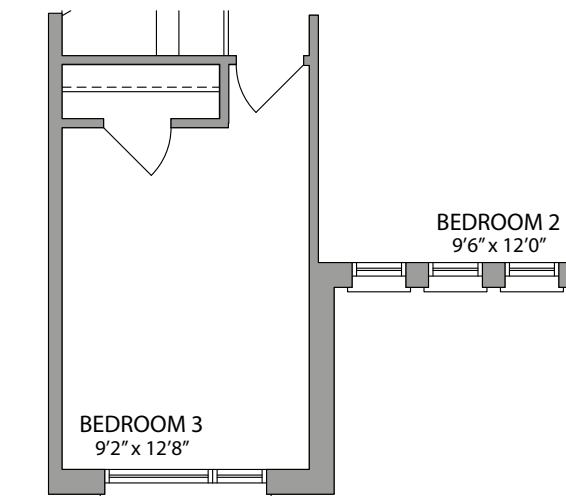

ARTIST'S CONCEPT

THE NEWCASTLE 1710 SQ. FT.

ELEVATION 1

ARTIST'S CONCEPT

THE NEWCASTLE 1710 SQ. FT.

ELEVATION 2

THE NEWCASTLE 1710 SQ. FT.

GROUND FLOOR ELEVATION 1

SECOND FLOOR ELEVATION 1

OPT. SECOND FLOOR W/4 BEDROOMS ELEVATION 1

BASEMENT ELEVATION 1

GROUND FLOOR ELEVATION 2

SECOND FLOOR ELEVATION 2

OPT. SECOND FLOOR W/4 BEDROOMS ELEVATION 2

BASEMENT ELEVATION 2

20' STREET TOWNHOMES