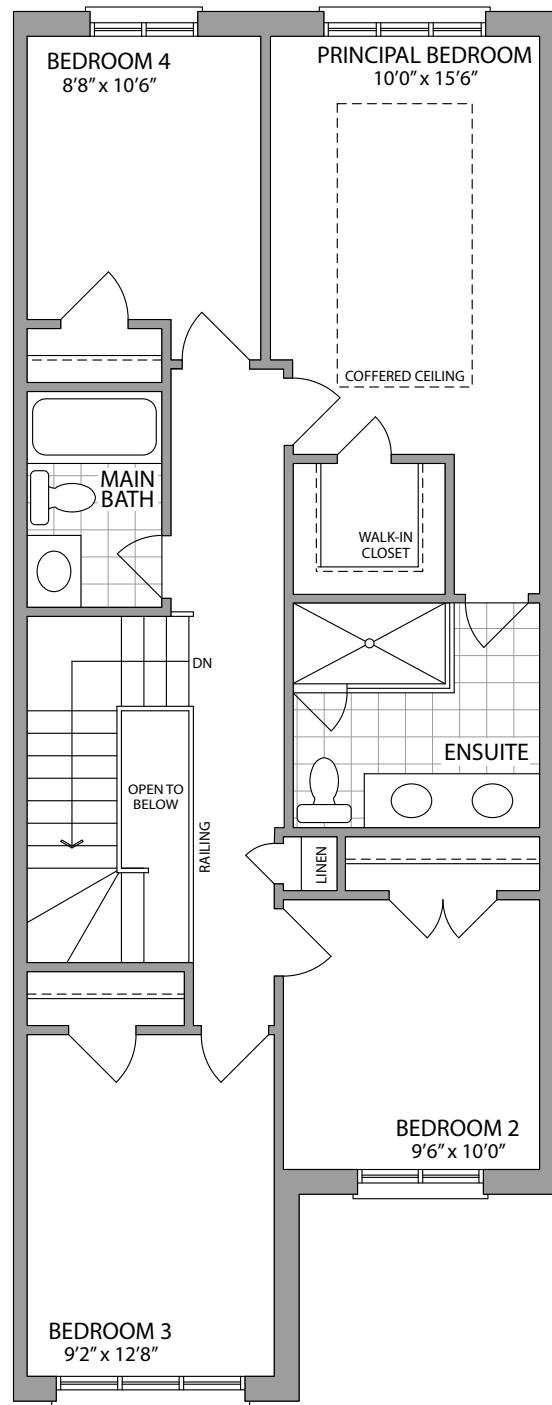

ARTIST'S CONCEPT

THE NEWCASTLE 1710 SQ. FT.

ELEVATION 1

ARTIST'S CONCEPT

THE NEWCASTLE 1710 SQ. FT.

ELEVATION 2

# THE NEWCASTLE 1710 SQ. FT.

GROUND FLOOR ELEVATION 1

SECOND FLOOR ELEVATION 1

OPT. SECOND FLOOR W/4 BEDROOMS ELEVATION 1

BASEMENT ELEVATION 1

GROUND FLOOR ELEVATION 2

SECOND FLOOR ELEVATION 2

BASEMENT ELEVATION 2

OPT. SECOND FLOOR W/4 BEDROOMS ELEVATION 2

## 20' STREET TOWNHOMES