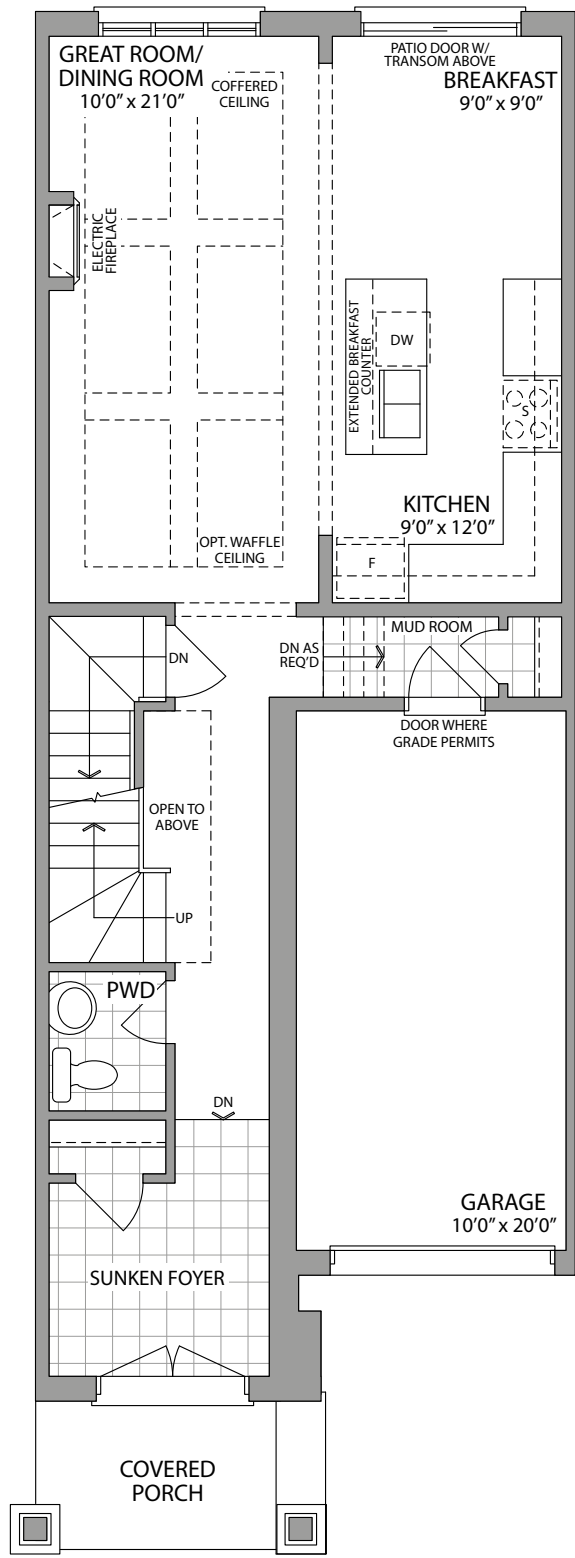

ARTIST'S CONCEPT

THE NEWCASTLE 1710 SQ. FT.

ELEVATION 1

ARTIST'S CONCEPT

THE NEWCASTLE 1710 SQ. FT.

ELEVATION 2

# THE NEWCASTLE 1710 SQ. FT.

GROUND FLOOR ELEVATION 1

SECOND FLOOR ELEVATION 1

OPT. SECOND FLOOR W/4 BEDROOMS ELEVATION 1

BASEMENT ELEVATION 1

GROUND FLOOR ELEVATION 2

SECOND FLOOR ELEVATION 2

BASEMENT ELEVATION 2

OPT. SECOND FLOOR W/4 BEDROOMS ELEVATION 2

## 20' STREET TOWNHOMES