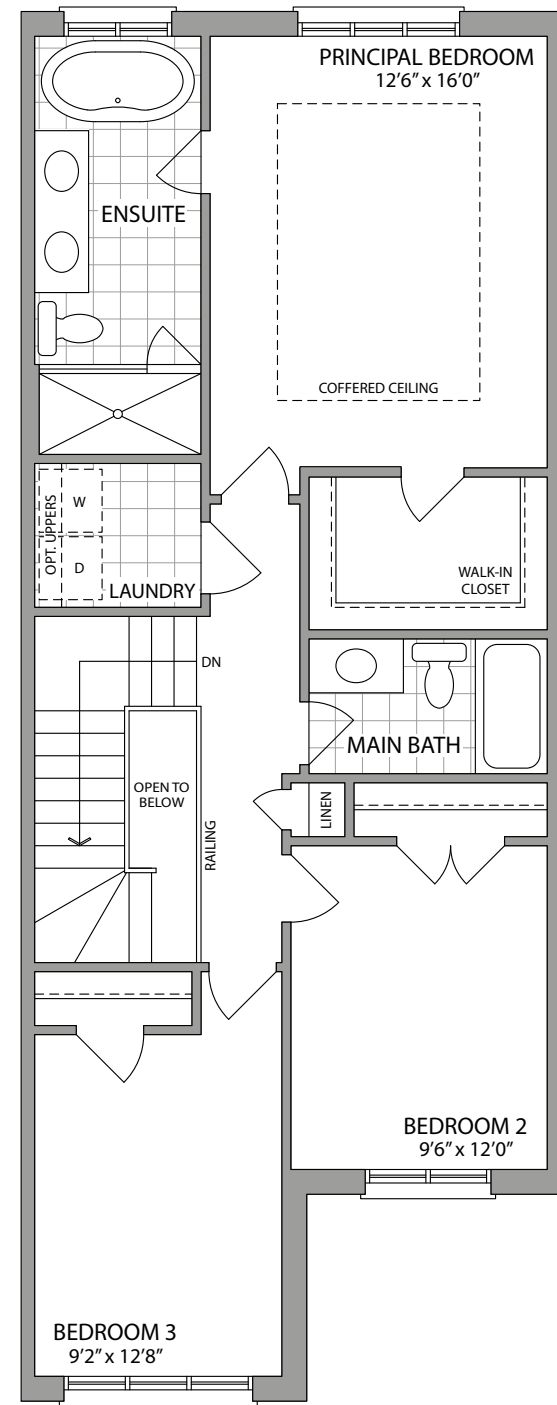

ARTIST'S CONCEPT

THE NEWCASTLE 1710 SQ. FT.

ELEVATION 1

ARTIST'S CONCEPT

THE NEWCASTLE 1710 SQ. FT.

ELEVATION 2

# THE NEWCASTLE 1710 SQ. FT.

GROUND FLOOR ELEVATION 1

SECOND FLOOR ELEVATION 1

OPT. SECOND FLOOR W/4 BEDROOMS ELEVATION 1

BASEMENT ELEVATION 1

GROUND FLOOR ELEVATION 2

SECOND FLOOR ELEVATION 2

BASEMENT ELEVATION 2

OPT. SECOND FLOOR W/4 BEDROOMS ELEVATION 2

## 20' STREET TOWNHOMES