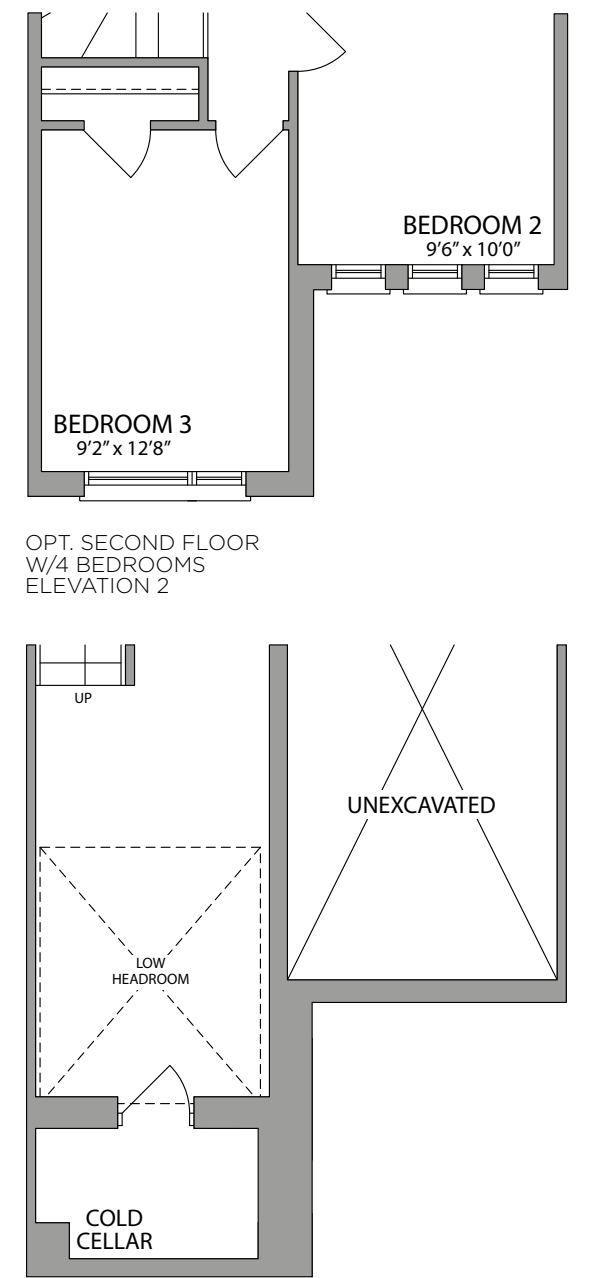

ARTIST'S CONCEPT

THE NEWCASTLE 1710 SQ. FT.

ELEVATION 1

ARTIST'S CONCEPT

THE NEWCASTLE 1710 SQ. FT.

ELEVATION 2

# THE NEWCASTLE 1710 SQ. FT.

GROUND FLOOR ELEVATION 1

SECOND FLOOR ELEVATION 1

OPT. SECOND FLOOR W/4 BEDROOMS ELEVATION 1

BASEMENT ELEVATION 1

GROUND FLOOR ELEVATION 2

SECOND FLOOR ELEVATION 2

BASEMENT ELEVATION 2

OPT. SECOND FLOOR W/4 BEDROOMS ELEVATION 2

## 20' STREET TOWNHOMES