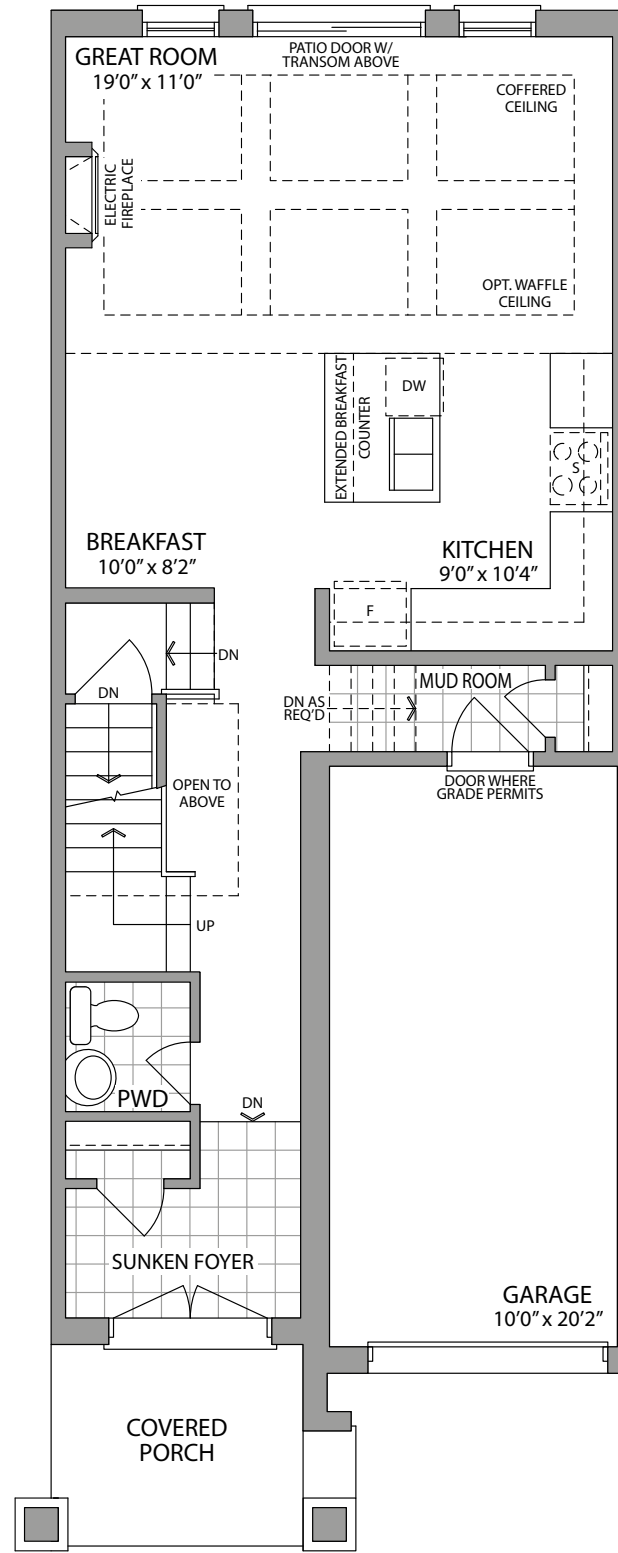

ARTIST'S CONCEPT

THE MEADOWBROOK 1625 SQ. FT.

ELEVATION 1

ARTIST'S CONCEPT

THE MEADOWBROOK 1625 SQ. FT.

ELEVATION 2

# THE MEADOWBROOK 1625 SQ. FT.

GROUND FLOOR ELEVATION 1

OPT. SECOND FLOOR W/LAUNDRY

SECOND FLOOR ELEVATION 1

BASEMENT ELEVATION 1

GROUND FLOOR ELEVATION 2

SECOND FLOOR ELEVATION 2

BASEMENT ELEVATION 2

## 20' STREET TOWNHOMES