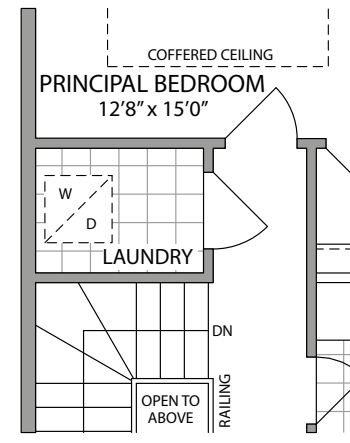

ARTIST'S CONCEPT

THE MEADOWBROOK 1625 SQ. FT.

ELEVATION 1

ARTIST'S CONCEPT

THE MEADOWBROOK 1625 SQ. FT.

ELEVATION 2

# THE MEADOWBROOK 1625 SQ. FT.

GROUND FLOOR ELEVATION 1

OPT. SECOND FLOOR W/LAUNDRY

SECOND FLOOR ELEVATION 1

BASEMENT ELEVATION 1

GROUND FLOOR ELEVATION 2

SECOND FLOOR ELEVATION 2

BASEMENT ELEVATION 2