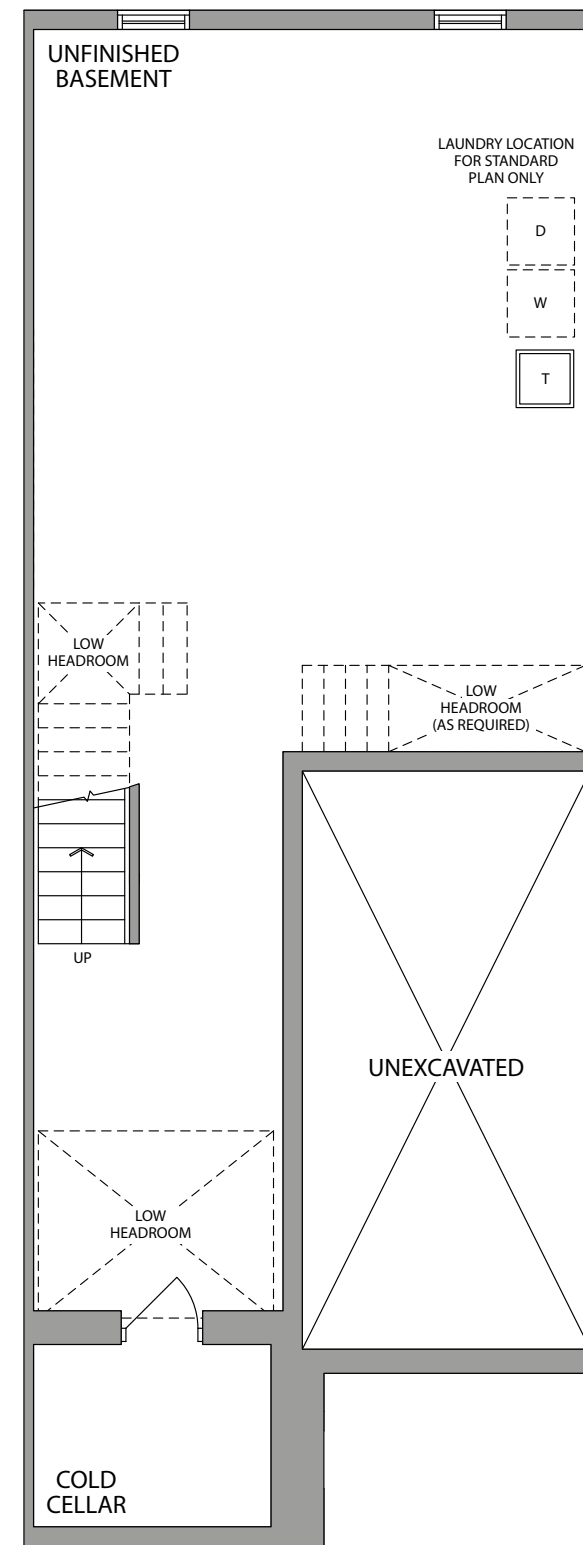

ARTIST'S CONCEPT

THE MEADOWBROOK 1625 SQ. FT.

ELEVATION 1

ARTIST'S CONCEPT

THE MEADOWBROOK 1625 SQ. FT.

ELEVATION 2

# THE MEADOWBROOK 1625 SQ. FT.

GROUND FLOOR ELEVATION 1

OPT. SECOND FLOOR W/LAUNDRY

SECOND FLOOR ELEVATION 1

BASEMENT ELEVATION 1

GROUND FLOOR ELEVATION 2

SECOND FLOOR ELEVATION 2

BASEMENT ELEVATION 2

## 20' STREET TOWNHOMES