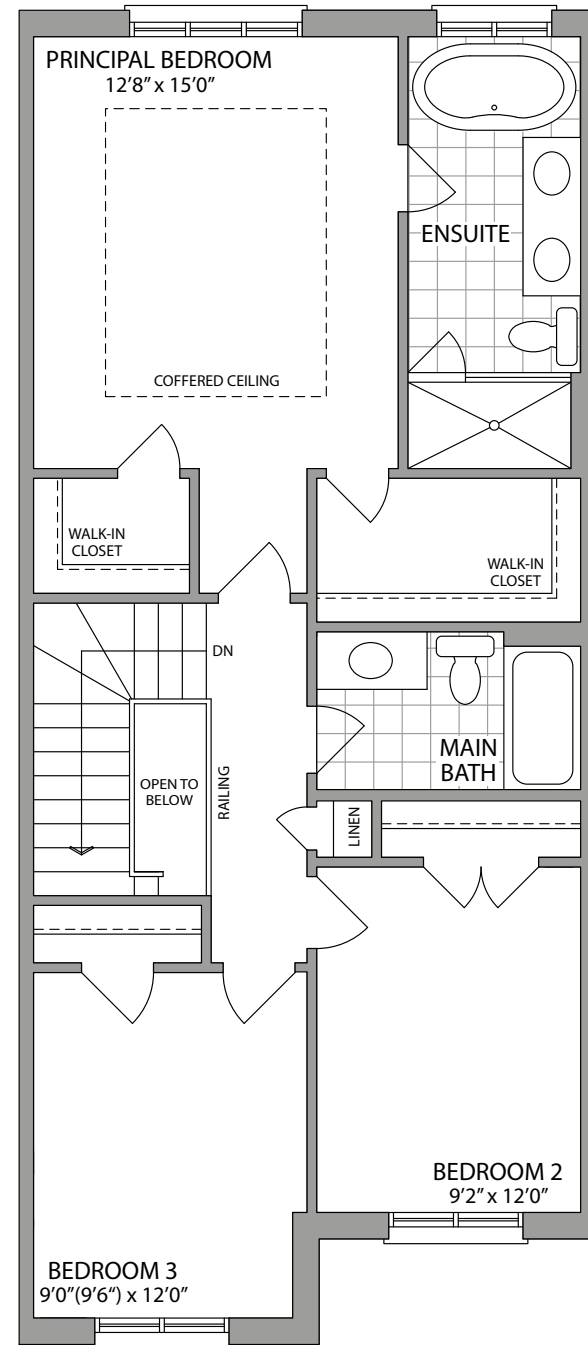

ARTIST'S CONCEPT

THE MEADOWBROOK 1625 SQ. FT.

ELEVATION 1

ARTIST'S CONCEPT

THE MEADOWBROOK 1625 SQ. FT.

ELEVATION 2

# THE MEADOWBROOK 1625 SQ. FT.

GROUND FLOOR ELEVATION 1

OPT. SECOND FLOOR W/LAUNDRY

SECOND FLOOR ELEVATION 1

BASEMENT ELEVATION 1

GROUND FLOOR ELEVATION 2

SECOND FLOOR ELEVATION 2

BASEMENT ELEVATION 2

## 20' STREET TOWNHOMES