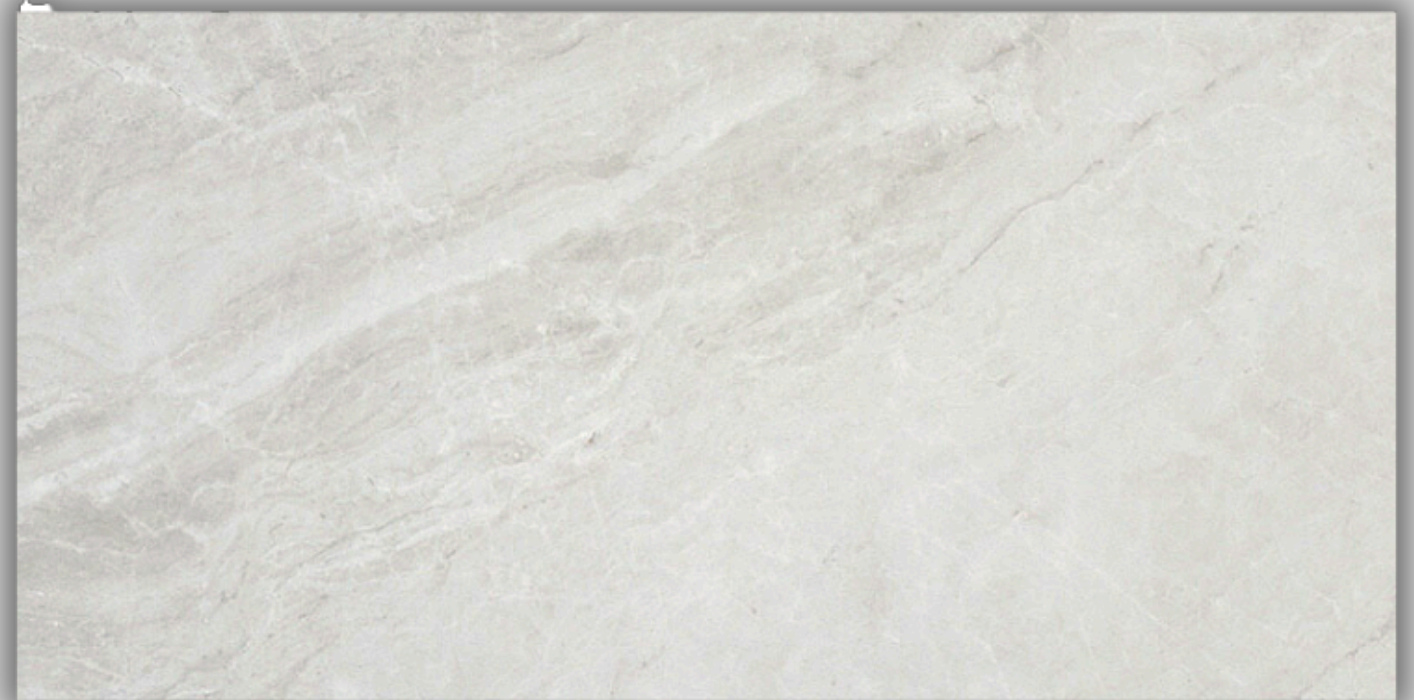

MAIN FLOOR

079 - HIGH POINT

HARDWOOD FLOOR

FLOOR TILE

www.paradisedevelopments.com

All colour, shades and finishes may vary from the images included. All images provided are for reference purposes only and may appear different than the actual sample.