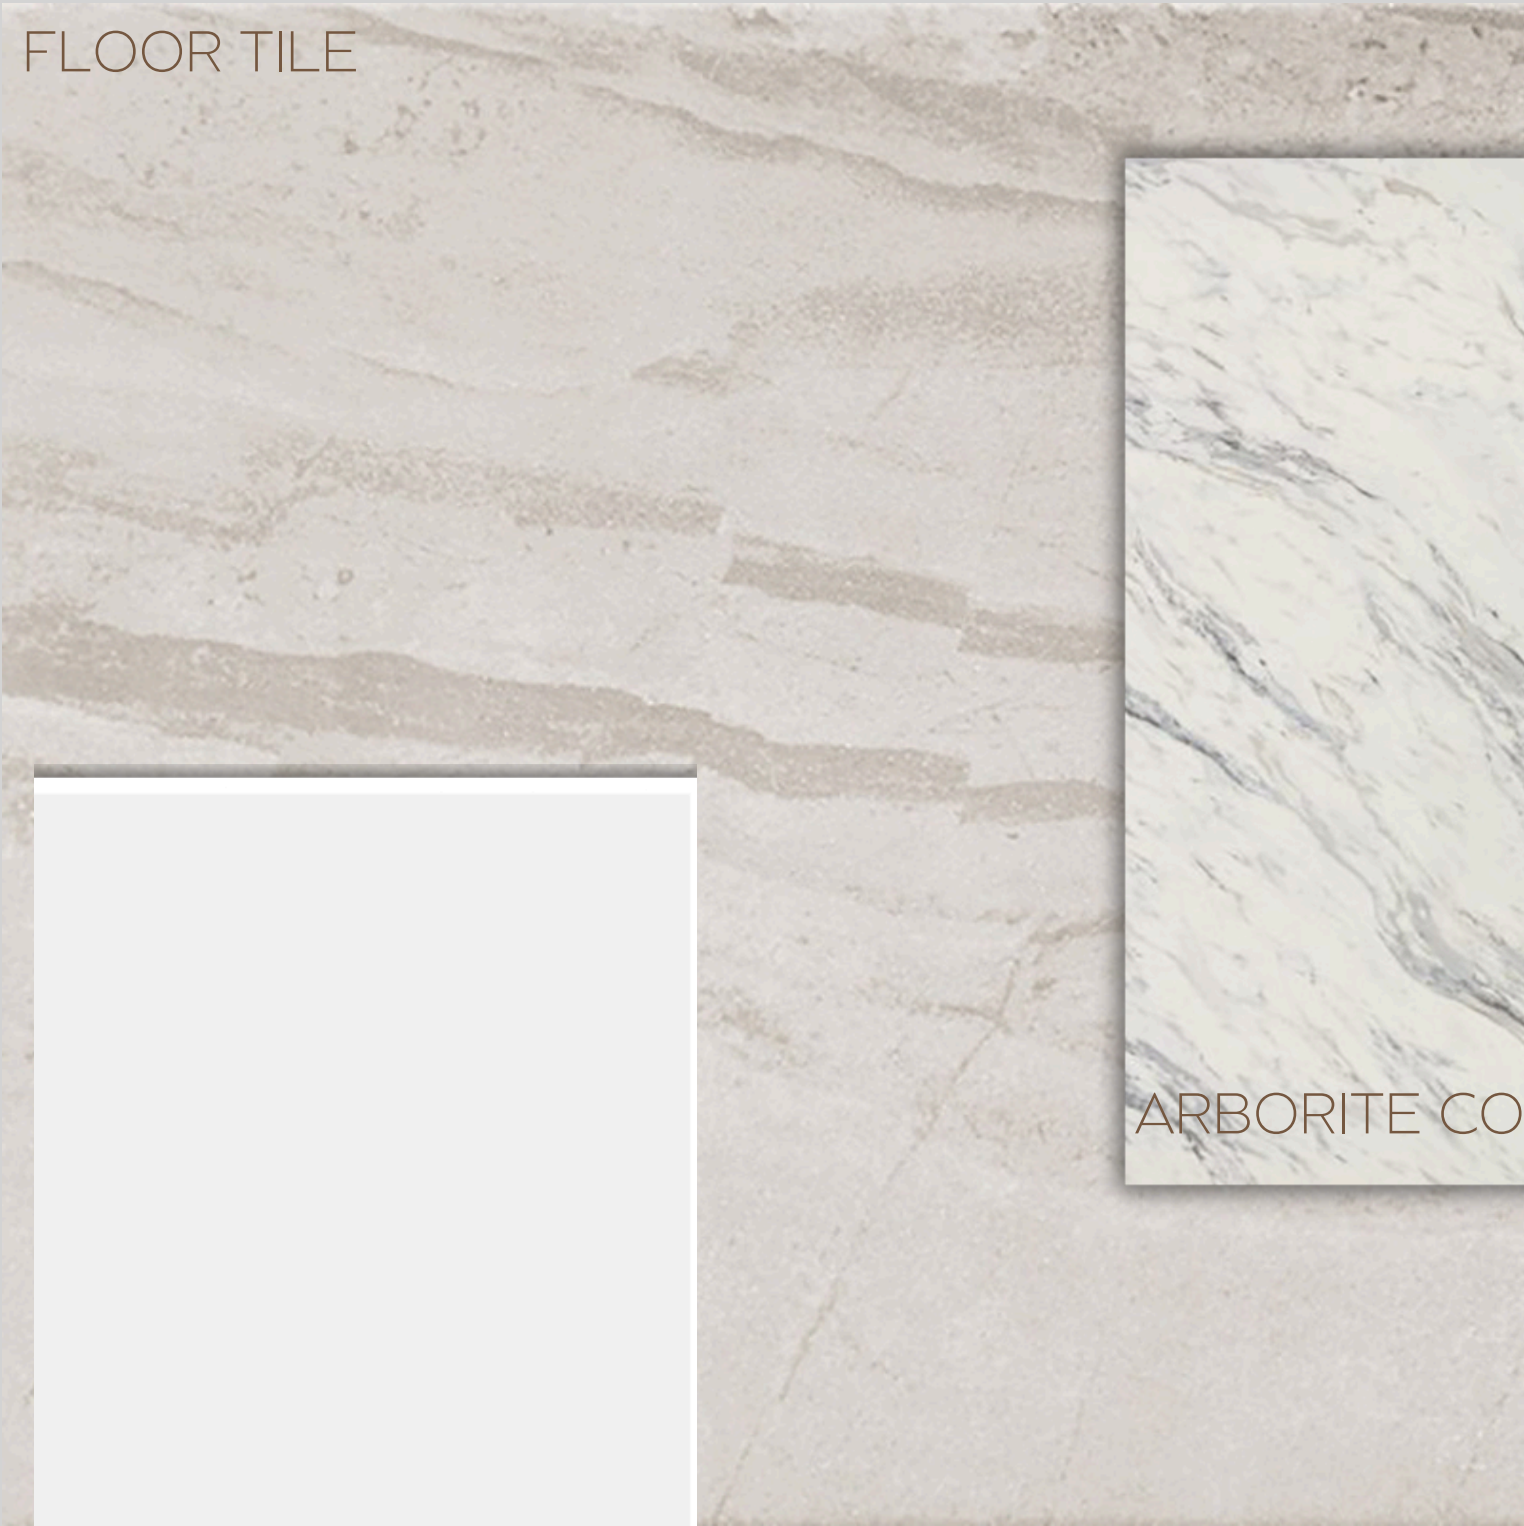

WALL TILE

BATH 3

093 - HIGH POINT

FLOOR TILE

ARBORITE COUNTERTOP