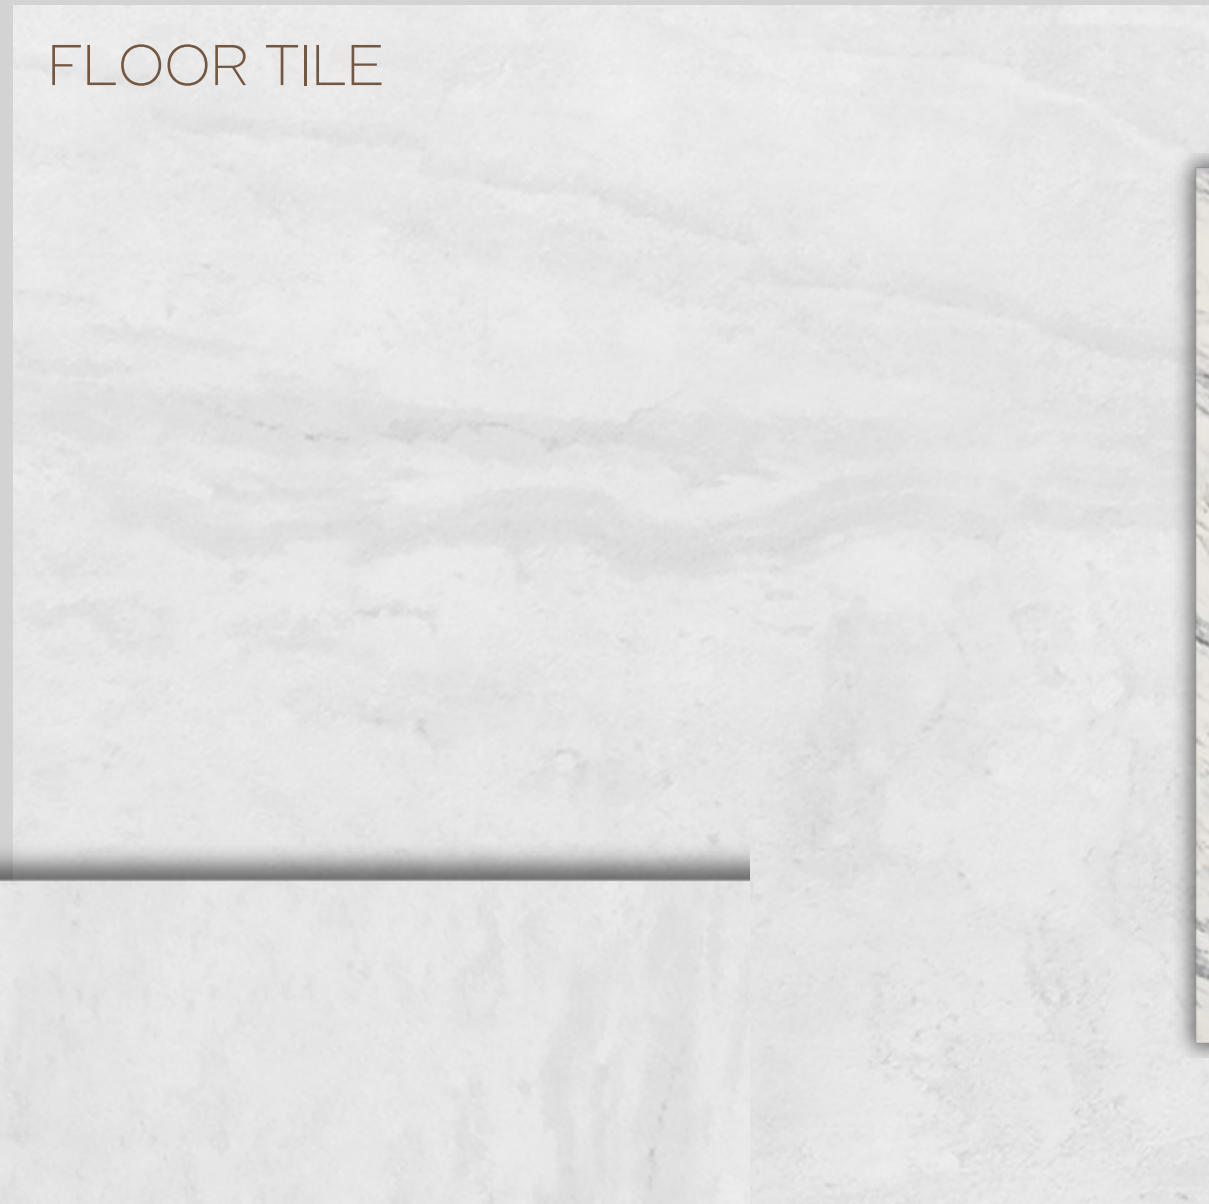

MAIN BATH

B005U5 - HIGH POINT

FLOOR TILE

ARBORITE COUNTERTOP

WALL TILE

MAPLE CABINET

www.paradisedevelopments.com

All colour, shades and finishes may vary from the images included. All images provided are for reference purposes only and may appear different than the actual sample.