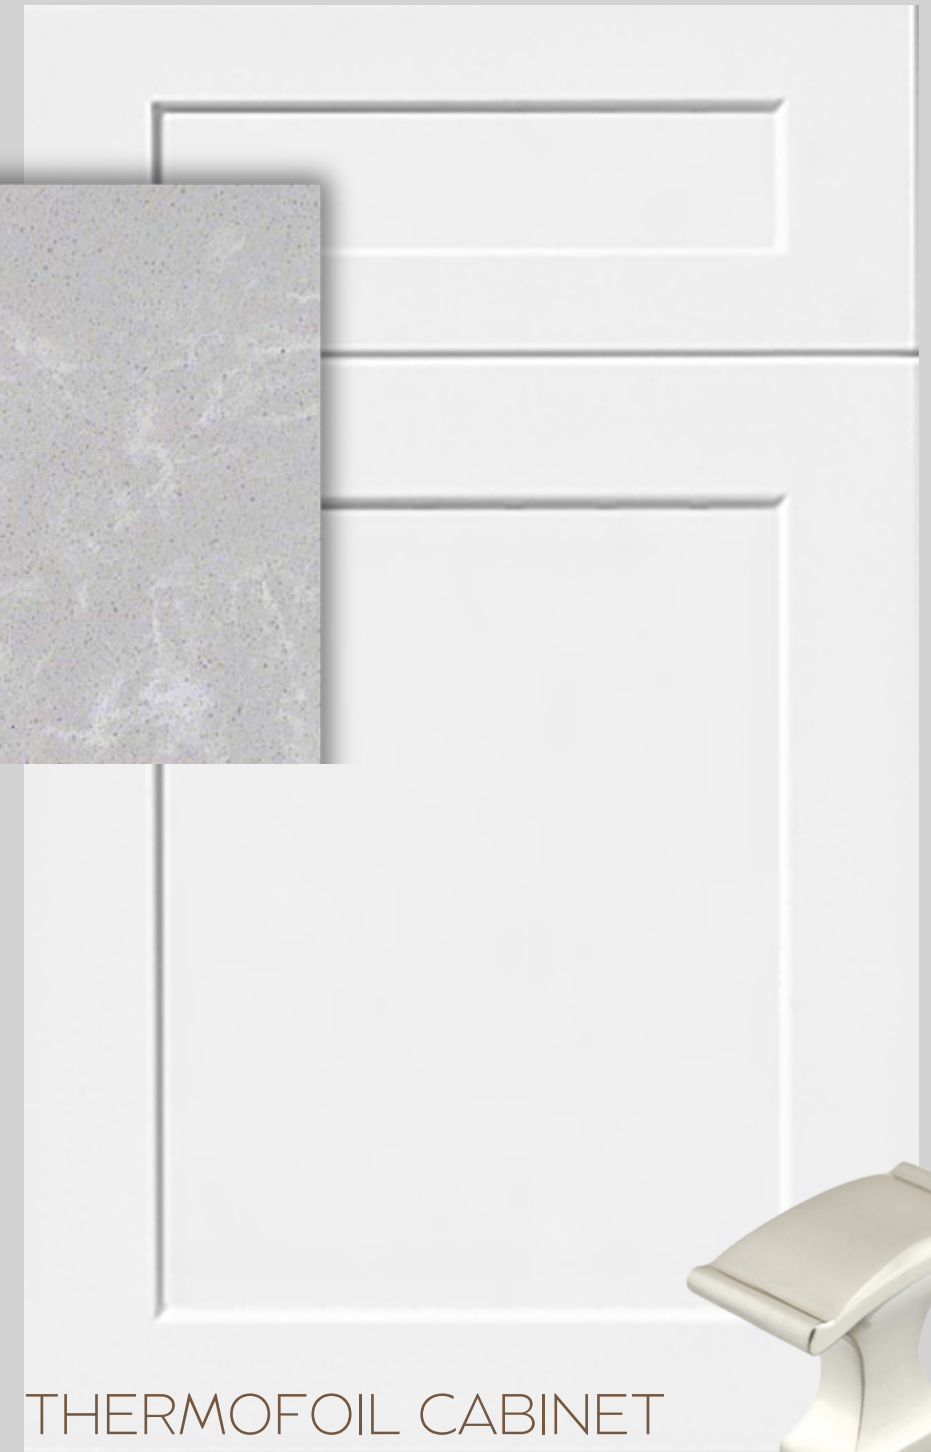

ENSUITE

B015U117 - AURORA TRAILS

FLOOR TILE

MARBLE COUNTERTOP

WALL TILE

THERMOFOIL CABINET

www.paradisedevelopments.com

All colour, shades and finishes may vary from the images included. All images provided are for reference purposes only and may appear different than the actual sample.