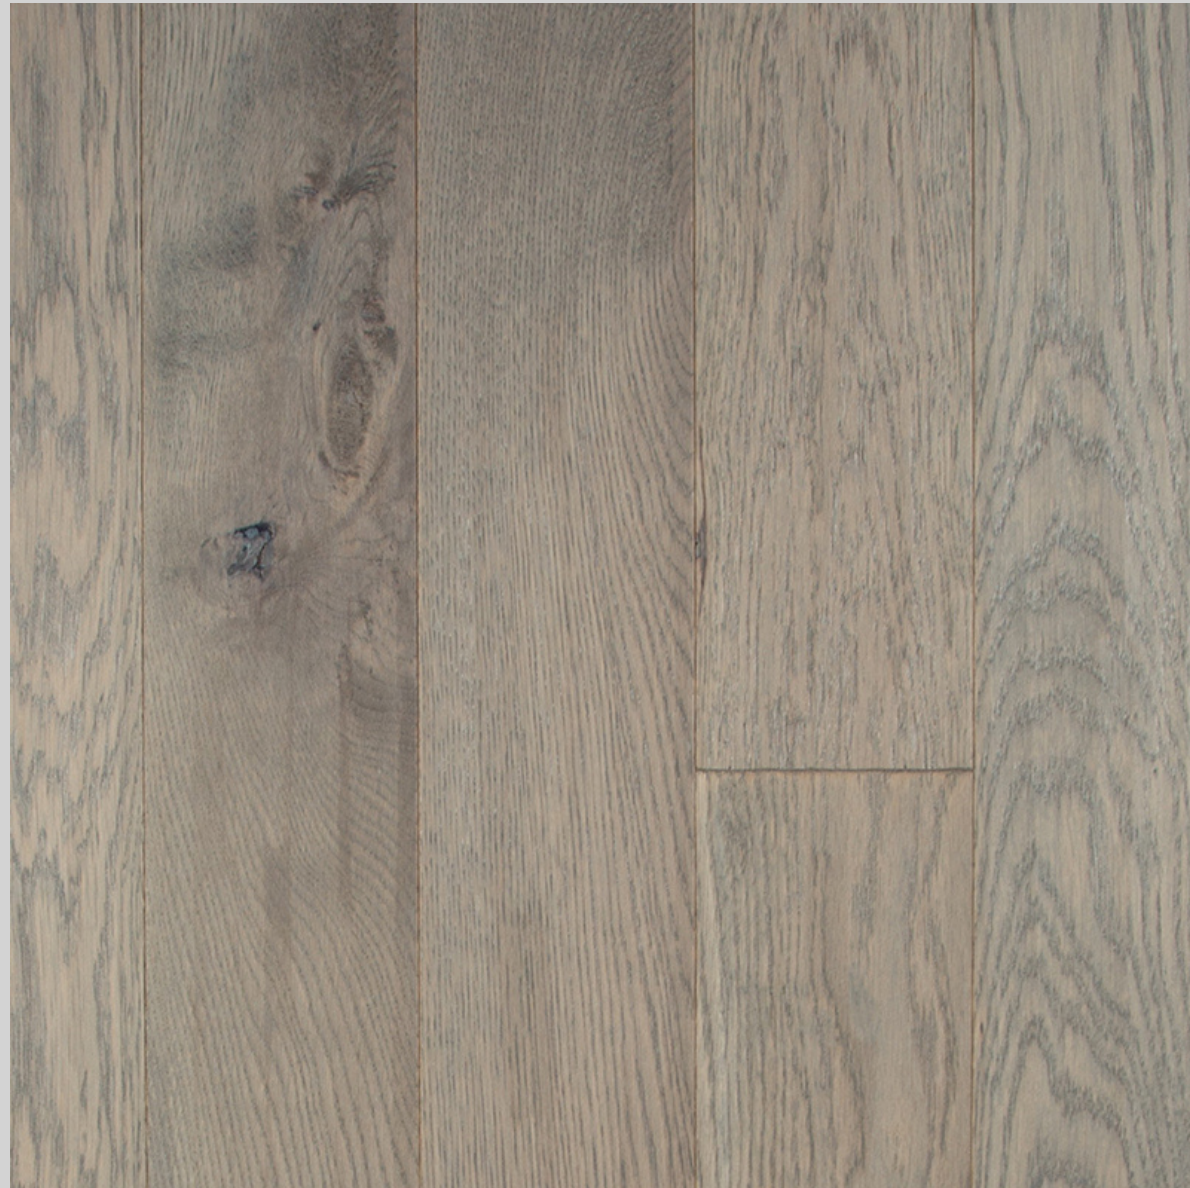

GROUND | MAIN FLOOR

B008U58 - AURORA TRAILS

HARDWOOD FLOOR

FLOOR TILE

www.paradisedevelopments.com

All colour, shades and finishes may vary from the images included. All images provided are for reference purposes only and may appear different than the actual sample.

THIRD FLOOR

B008U58 - AURORA TRAILS

HARDWOOD - HALLWAY | PRINCIPAL BEDROOM

CARPET - BEDROOM 2 | BEDROOM 3

www.paradisedevelopments.com

All colour, shades and finishes may vary from the images included. All images provided are for reference purposes only and may appear different than the actual sample.