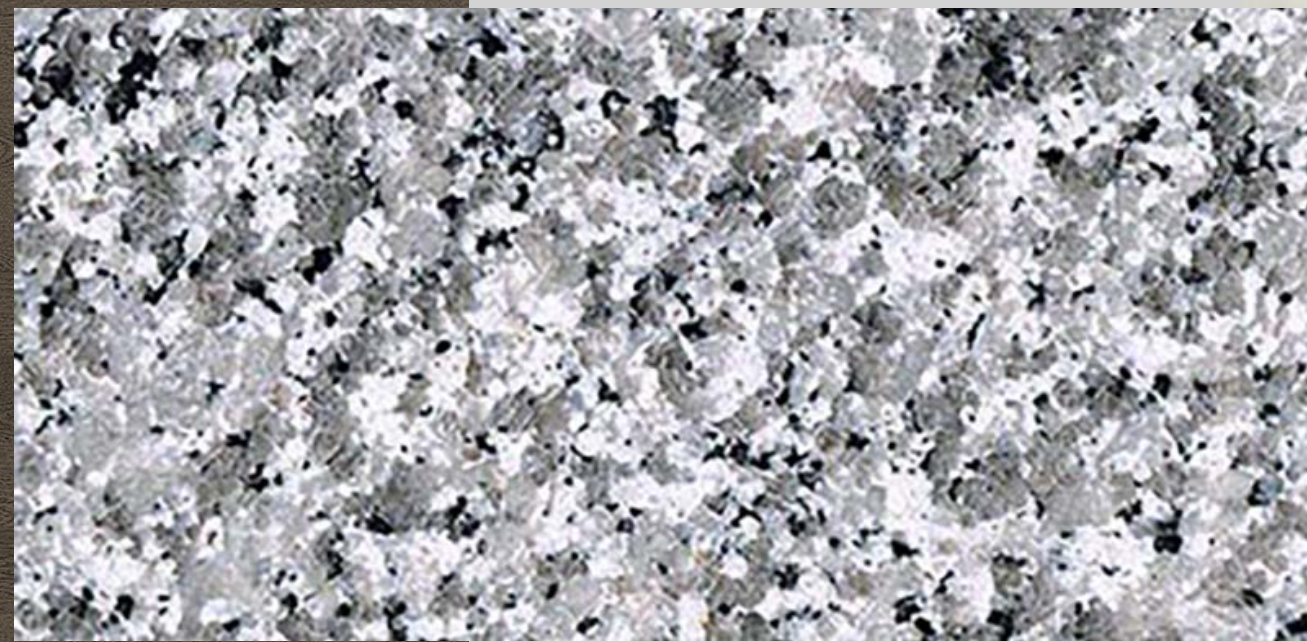

GRANITE COUNTERTOP