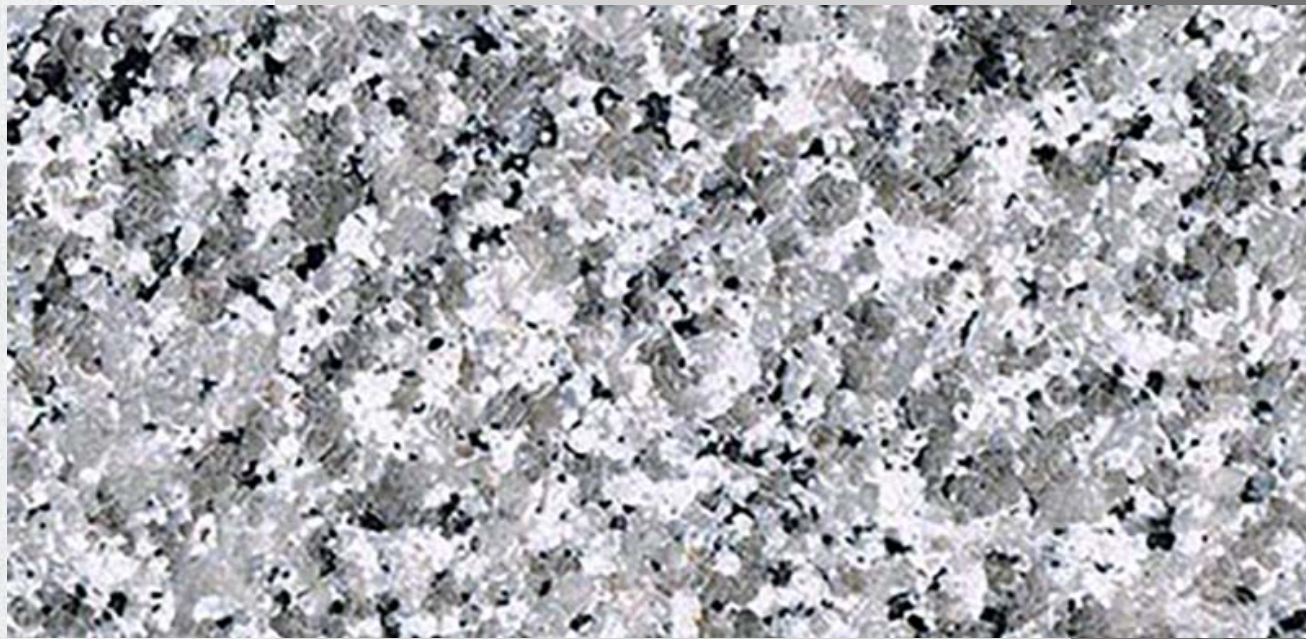

GRANITE COUNTERTOP