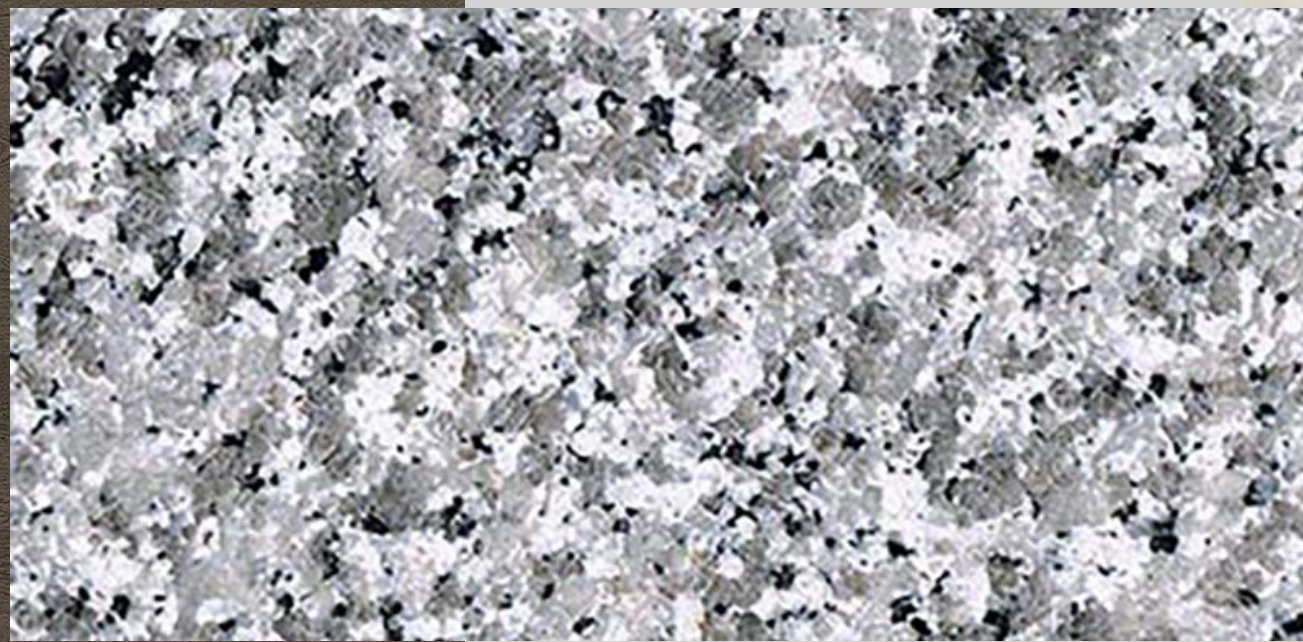

MAIN FLOOR

HARDWOOD FLOOR

B001U1 - AURORA TRAILS

FLOOR TILE

www.paradisedevelopments.com

All colour, shades and finishes may vary from the images included. All images provided are for reference purposes only and may appear different than the actual sample.

SECOND FLOOR

HARDWOOD - HALLWAY & BEDROOMS

B001U1 - AURORA TRAILS

FLOOR TILE - LAUNDRY ROOM

www.paradisedevelopments.com

All colour, shades and finishes may vary from the images included. All images provided are for reference purposes only and may appear different than the actual sample.

KITCHEN

B001U1 - AURORA TRAILS

HARDWOOD FLOOR

TILE BACKSPLASH

GRANITE COUNTERTOP

MELAMINE CABINET

www.paradisedevelopments.com

All colour, shades and finishes may vary from the images included. All images provided are for reference purposes only and may appear different than the actual sample.