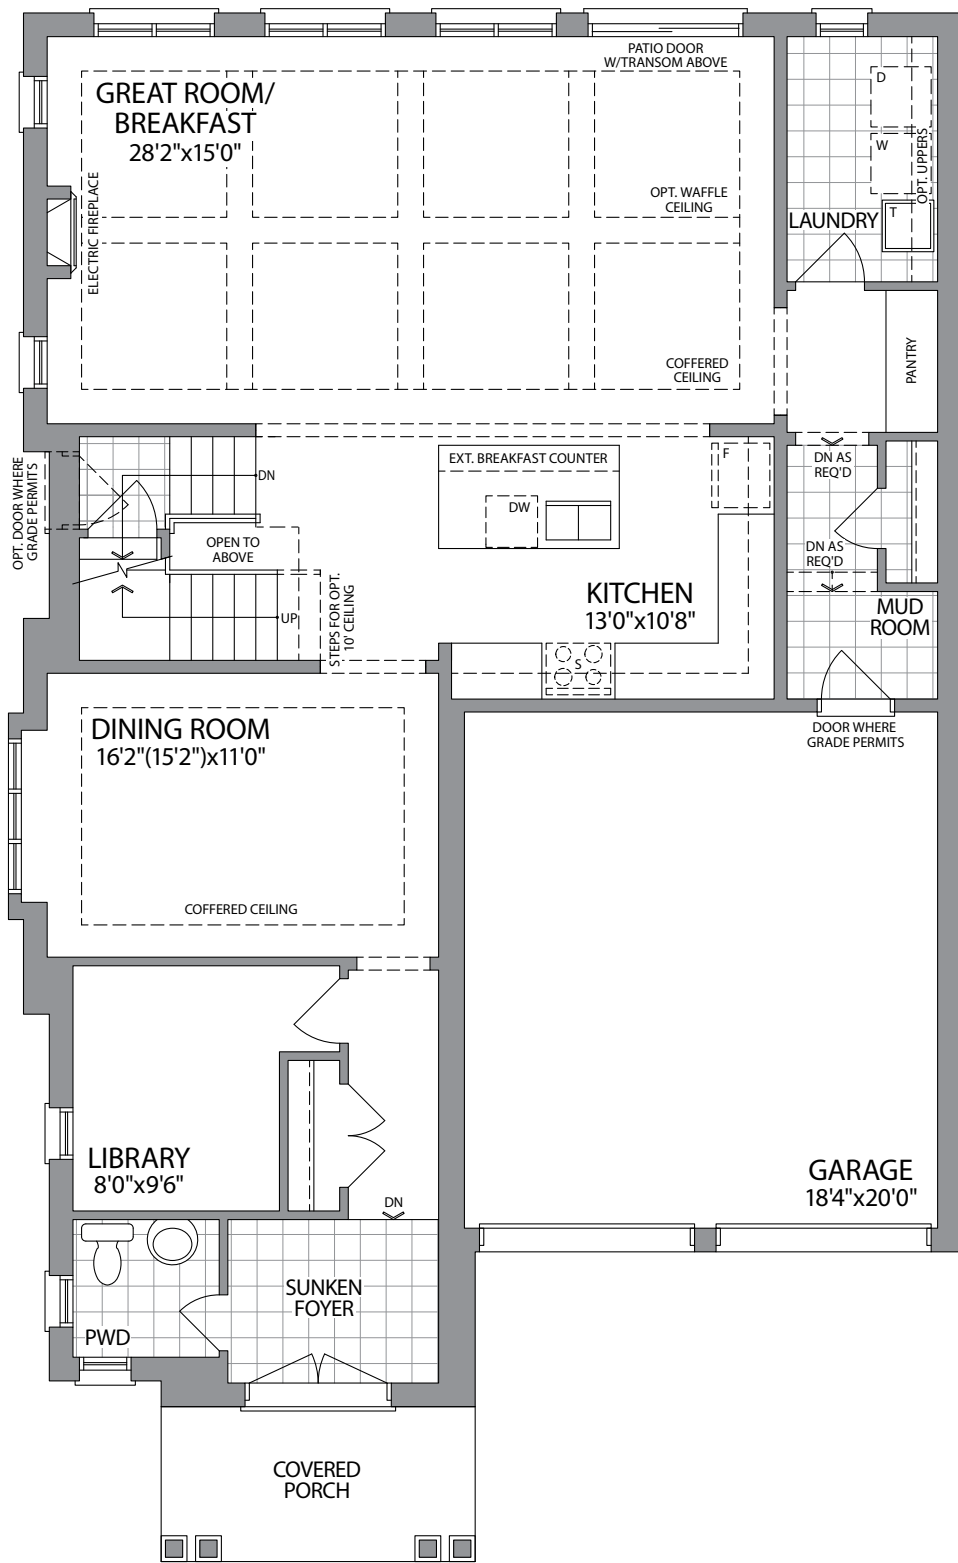

THE BARSE (CORNER)

ELEVATION 1C
3190 SQ.FT.

Artists Concept

AURORA TRAILS | 42' SINGLES

ELEVATION 2C
3190 SQ.FT.

Artists Concept

42'
SINGLES

THE BARSE (CORNER)

3190 SQ.FT.

GROUND FLOOR
ELEVATION 1C

SECOND FLOOR
ELEVATION 1C

SECOND FLOOR
W/OPT. 5 BEDROOMS
ELEVATION 2C

GROUND FLOOR
ELEVATION 2C

BASEMENT
ELEVATION 2C

Plans and specifications are subject to change without notice. E. & O. E. Actual usable floor space may vary from the stated floor area. All renderings are artist's concept. (42B-COR)