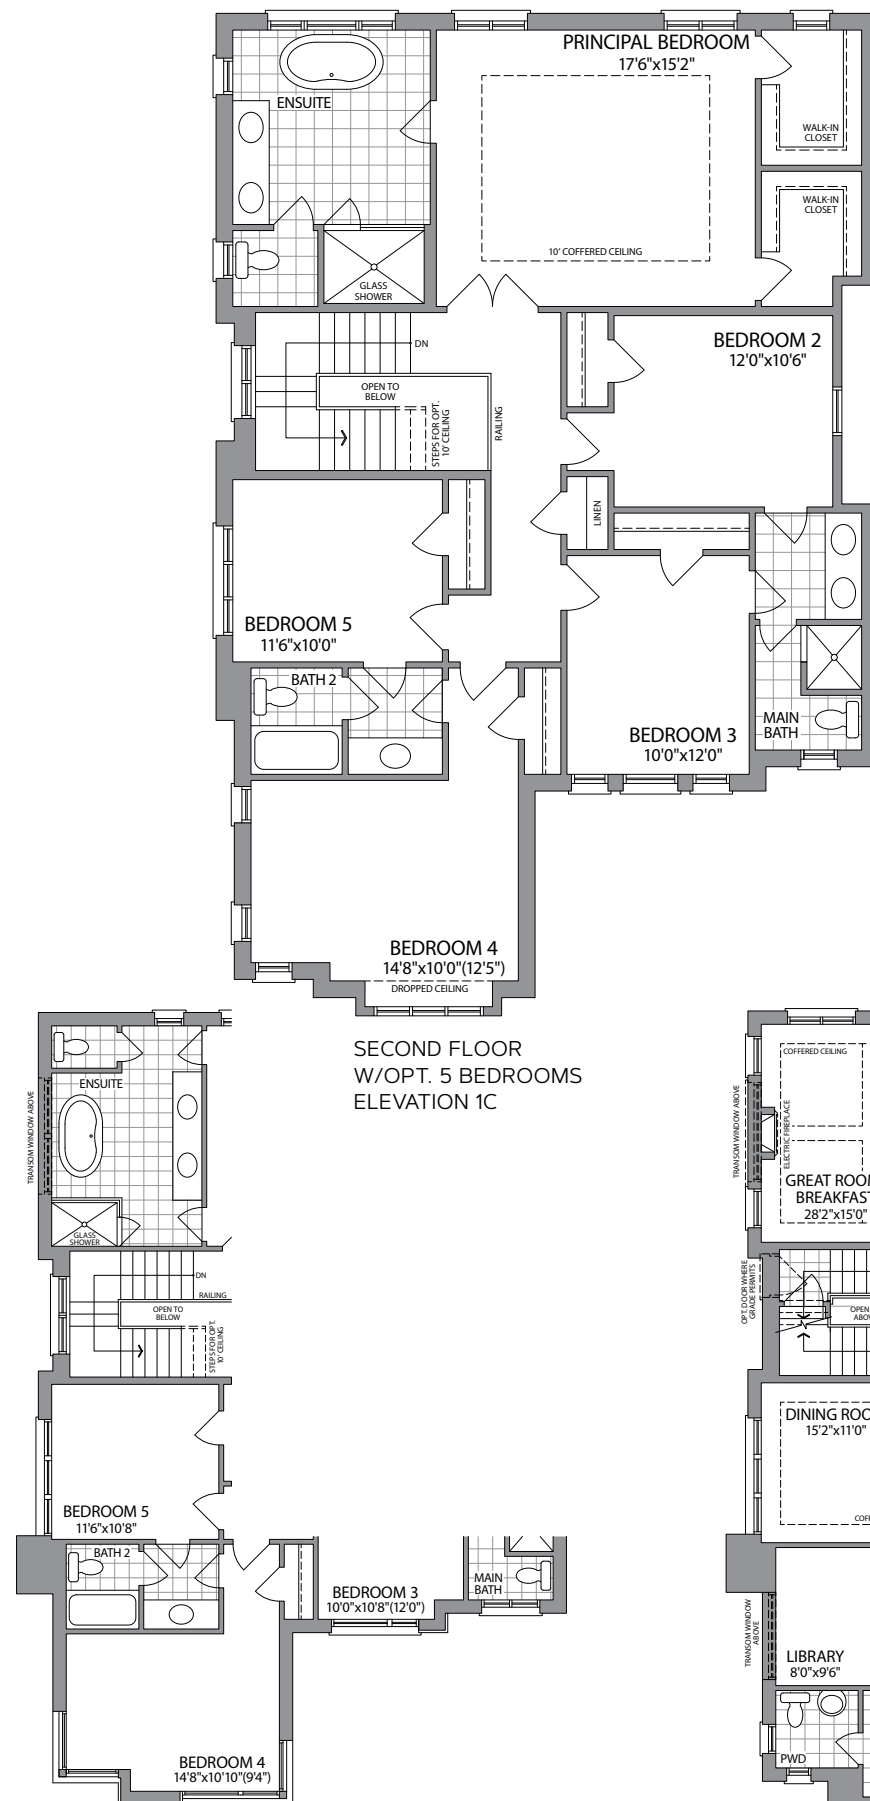

THE BARSE (CORNER)

ELEVATION 1C
3190 SQ.FT.

Artists Concept

AURORA TRAILS | 42' SINGLES

ELEVATION 2C
3190 SQ.FT.

Artists Concept

42'
SINGLES

THE BARSE (CORNER)

3190 SQ.FT.

GROUND FLOOR
ELEVATION 1C

SECOND FLOOR
ELEVATION 1C

SECOND FLOOR
W/OPT. 5 BEDROOMS
ELEVATION 2C

GROUND FLOOR
ELEVATION 2C

BASEMENT
ELEVATION 2C

Plans and specifications are subject to change without notice. E. & O. E. Actual usable floor space may vary from the stated floor area. All renderings are artist's concept. (42B-COR)