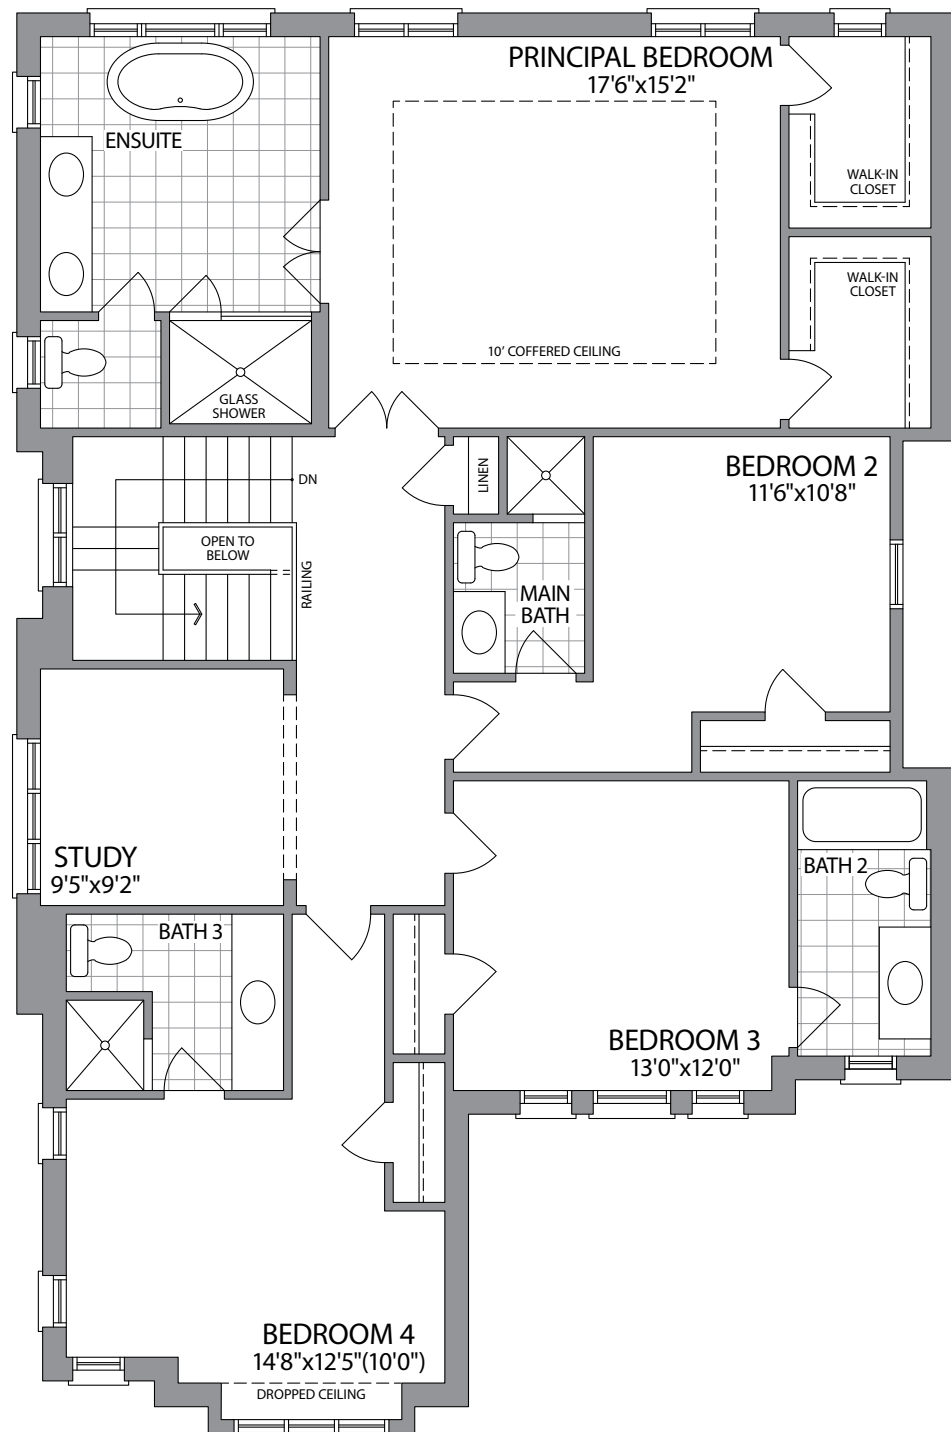

THE BARSE (CORNER)

ELEVATION 1C
3190 SQ.FT.

Artists Concept

AURORA TRAILS | 42' SINGLES

ELEVATION 2C
3190 SQ.FT.

Artists Concept

42'
SINGLES

THE BARSE (CORNER)

3190 SQ.FT.

GROUND FLOOR
ELEVATION 1C

SECOND FLOOR
ELEVATION 1C

SECOND FLOOR
W/OPT. 5 BEDROOMS
ELEVATION 2C

GROUND FLOOR
ELEVATION 2C

BASEMENT
ELEVATION 2C

Plans and specifications are subject to change without notice. E. & O. E. Actual usable floor space may vary from the stated floor area. All renderings are artist's concept. (42B-COR)