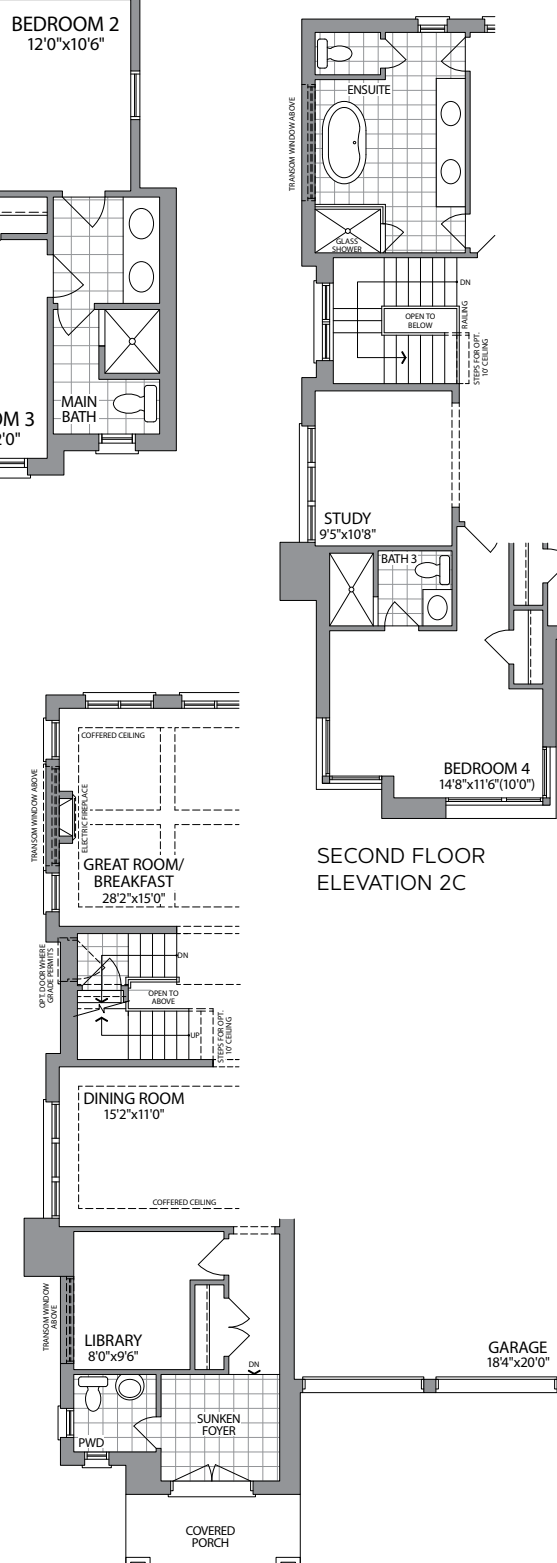

THE BARSE (CORNER)

ELEVATION 1C
3190 SQ.FT.

Artists Concept

AURORA TRAILS | 42' SINGLES

ELEVATION 2C
3190 SQ.FT.

Artists Concept

42'
SINGLES

THE BARSE (CORNER)

3190 SQ.FT.

GROUND FLOOR
ELEVATION 1C

SECOND FLOOR
ELEVATION 1C

SECOND FLOOR
W/OPT. 5 BEDROOMS
ELEVATION 2C

GROUND FLOOR
ELEVATION 2C

BASEMENT
ELEVATION 2C

Plans and specifications are subject to change without notice. E. & O. E. Actual usable floor space may vary from the stated floor area. All renderings are artist's concept. (42B-COR)