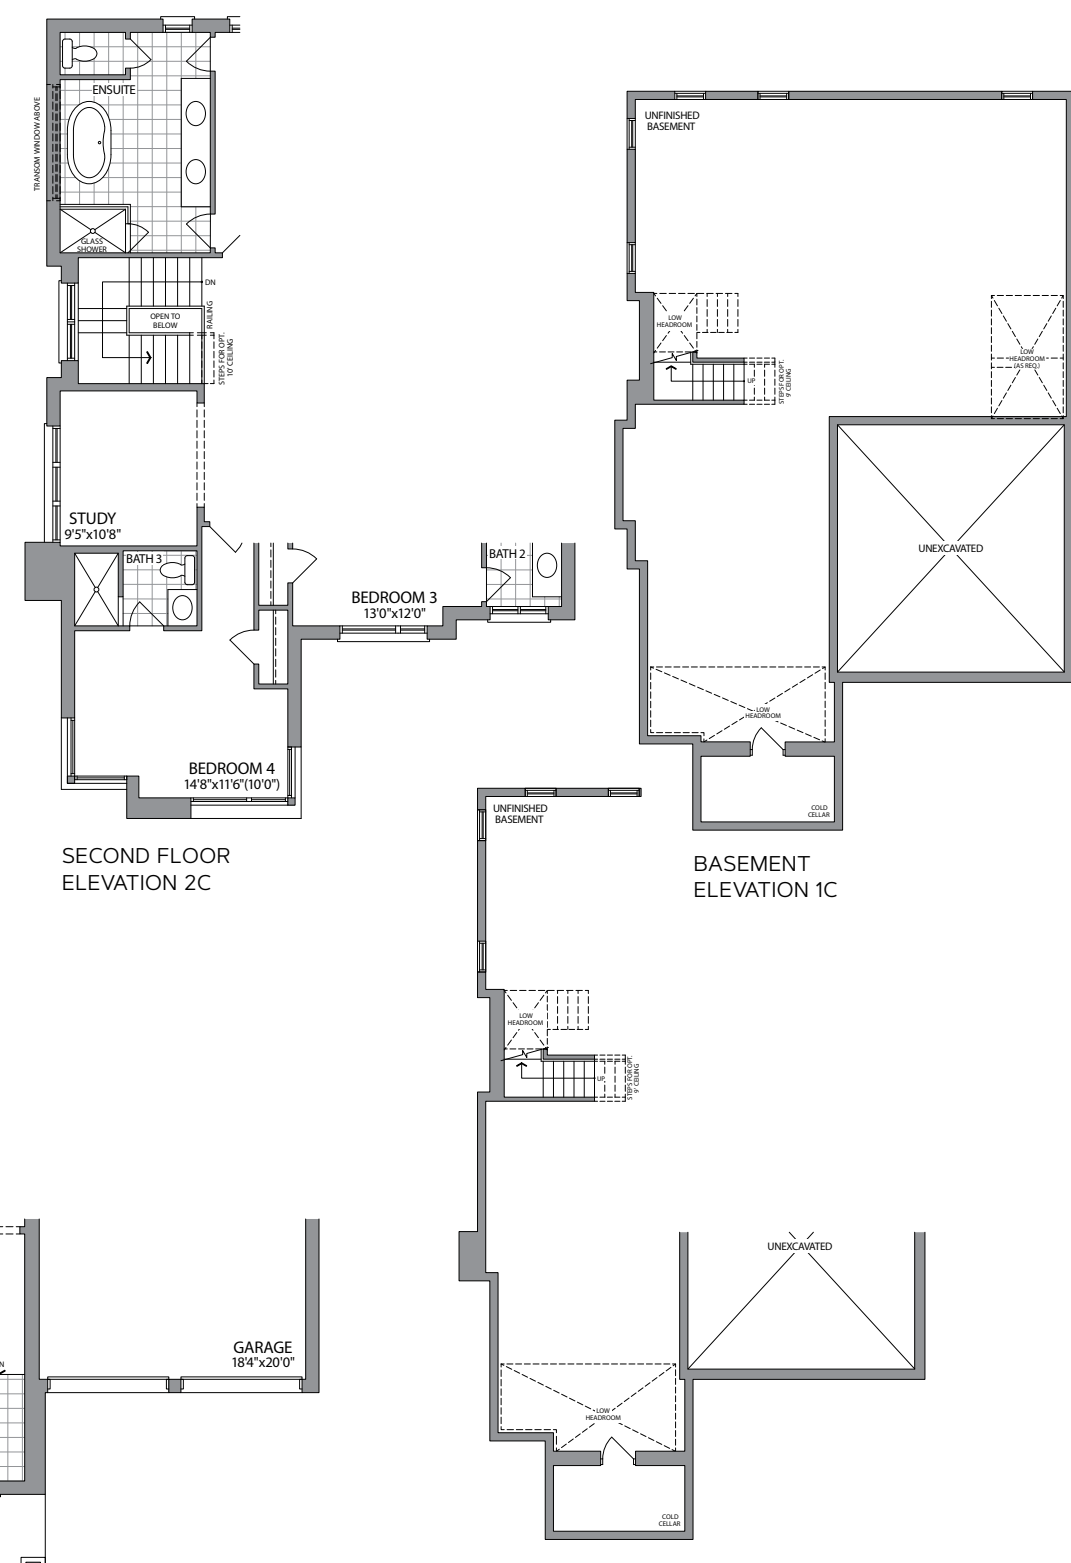

THE BARSE (CORNER)

ELEVATION 1C
3190 SQ.FT.

Artists Concept

AURORA TRAILS | 42' SINGLES

ELEVATION 2C
3190 SQ.FT.

Artists Concept

42'
SINGLES

THE BARSE (CORNER)

3190 SQ.FT.

GROUND FLOOR
ELEVATION 1C

SECOND FLOOR
ELEVATION 1C

SECOND FLOOR
W/OPT. 5 BEDROOMS
ELEVATION 2C

GROUND FLOOR
ELEVATION 2C

BASEMENT
ELEVATION 2C

Plans and specifications are subject to change without notice. E. & O. E. Actual usable floor space may vary from the stated floor area. All renderings are artist's concept. (42B-COR)