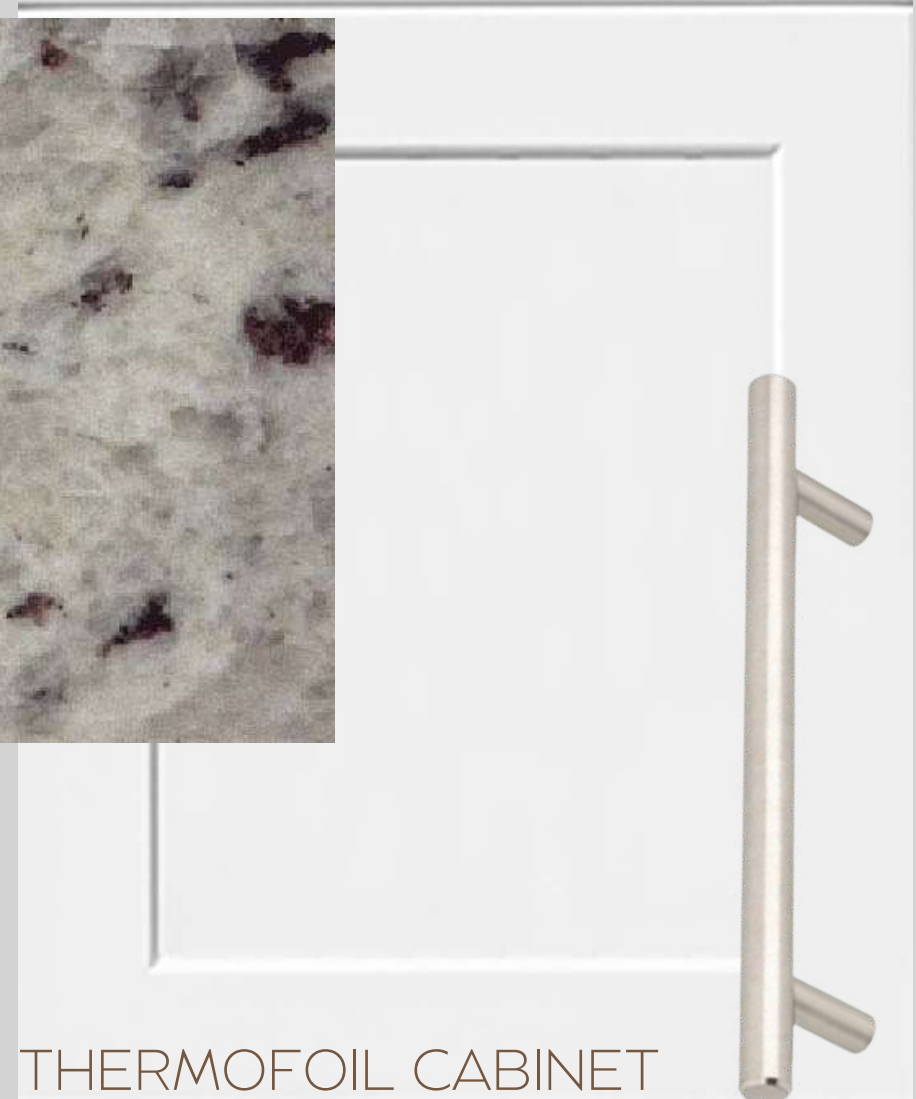

MAIN BATH

013 - AURORA TRAILS

www.paradisedevelopments.com

All colour, shades and finishes may vary from the images included. All images provided are for reference purposes only and may appear different than the actual sample.