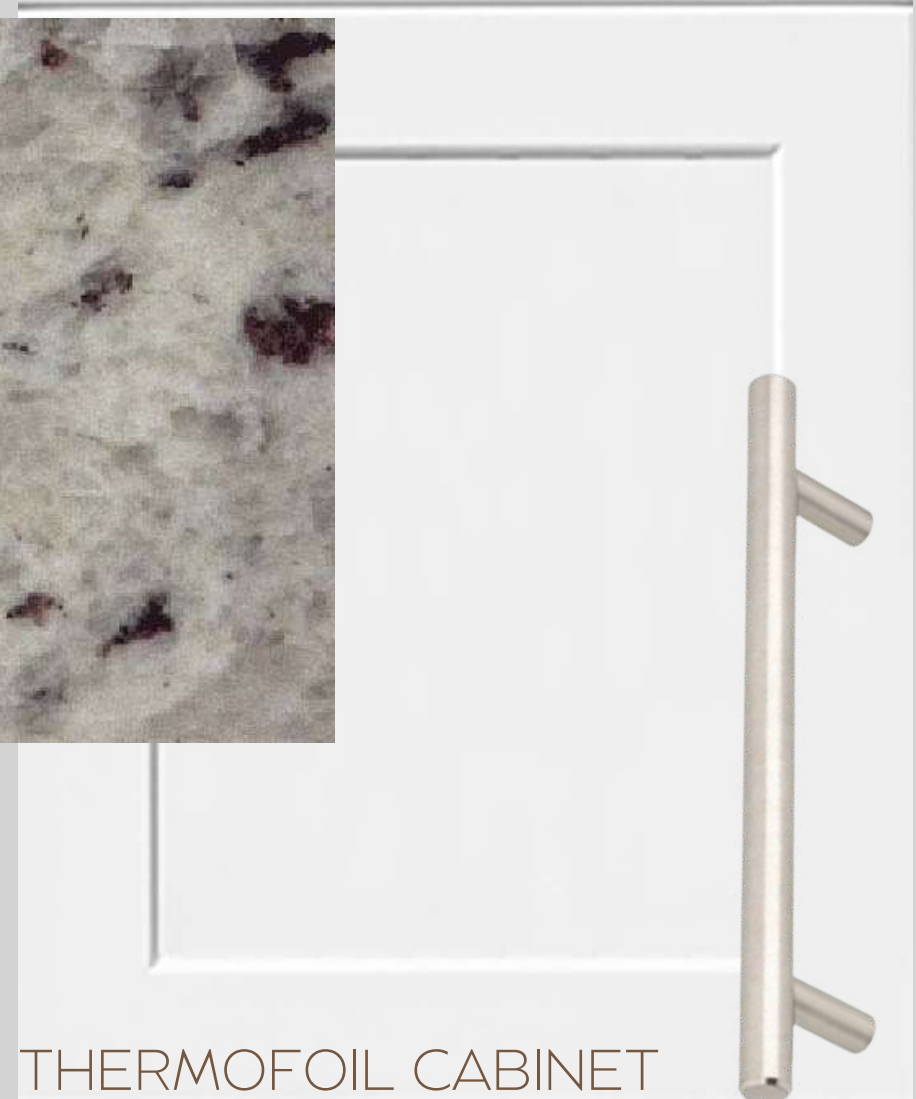

BATH 2

013 - AURORA TRAILS

www.paradisedevelopments.com

All colour, shades and finishes may vary from the images included. All images provided are for reference purposes only and may appear different than the actual sample.