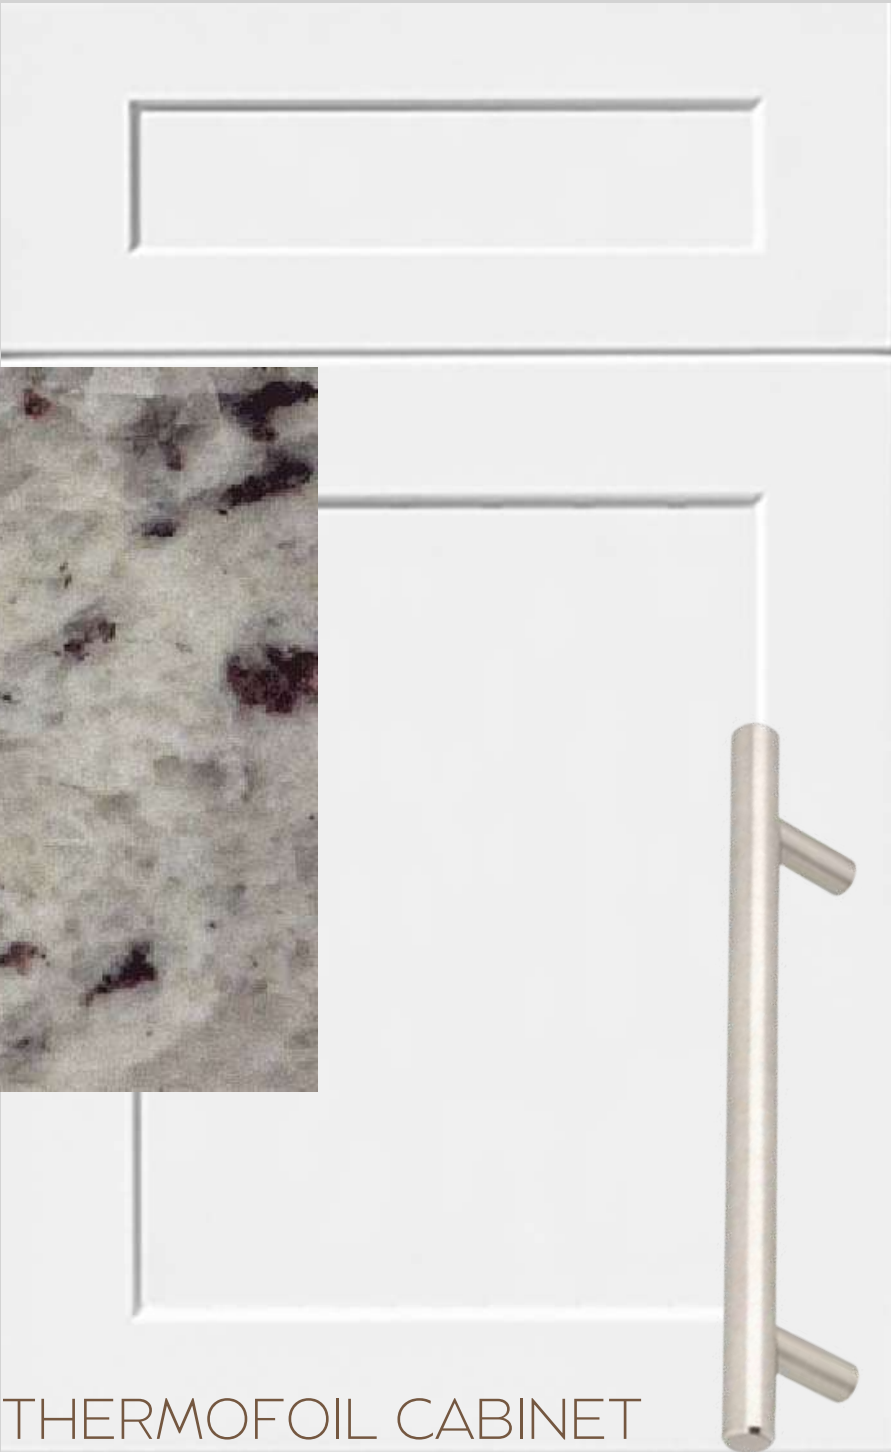

THERMOFOIL CABINET

www.paradisedevelopments.com

All colour, shades and finishes may vary from the images included. All images provided are for reference purposes only and may appear different than the actual sample.