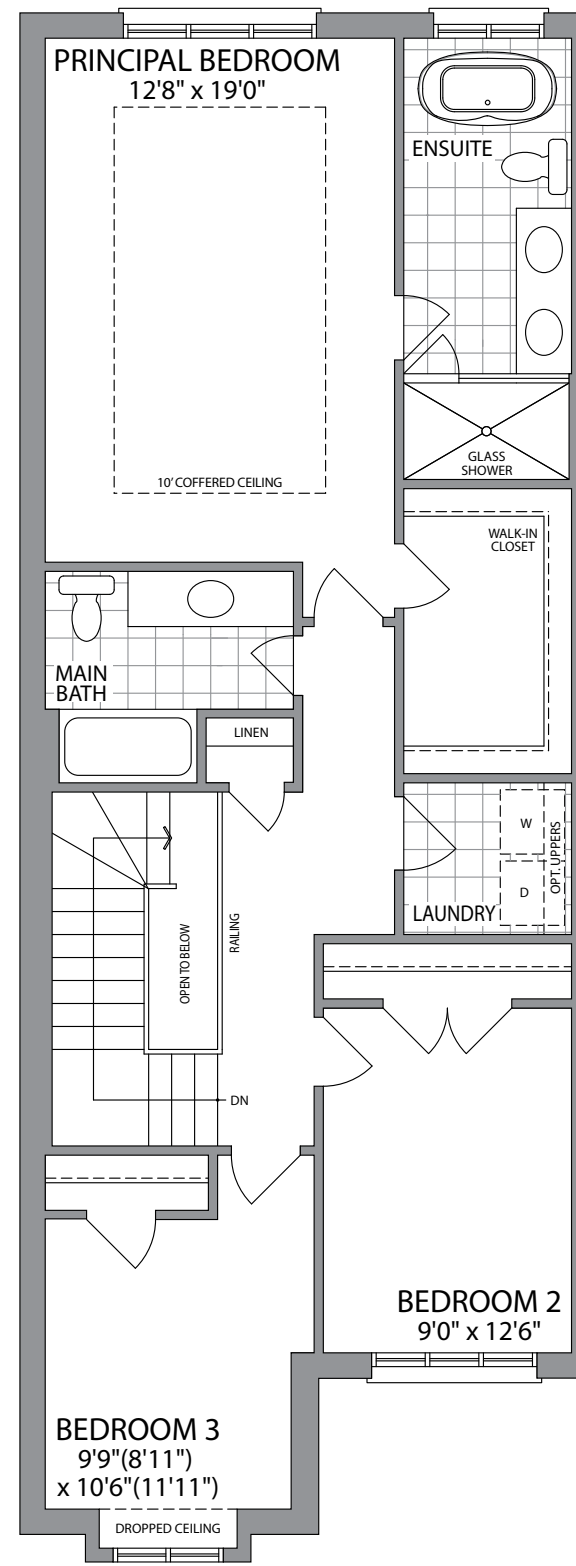

25'

THE KINGSWOOD | 1900 SQ. FT.
ELEVATION 2A, 2B

WHITBY
MEADOWS

Artist's Concept

Artist's Concept

PARADISE
DEVELOPMENTS®

THE KINGSWOOD | 1900 SQ. FT.
ELEVATION 4A, 4B

25'

THE KINGSWOOD

1900 SQ. FT.

ELEVATION 2A, 2B

ELEVATION 4A, 4B

GROUND FLOOR
ELEVATIONS 2A, 2B, 4A & 4B

SECOND FLOOR
ELEVATION 2B
(4B SIMILAR)

OPT. SECOND FLOOR
W/4 BEDROOMS
ELEVATION 2B
(4B SIMILAR)

SECOND FLOOR
ELEVATION 2A
(4A SIMILAR)

OPT. SECOND FLOOR
W/4 BEDROOMS
ELEVATION 2A
(4A SIMILAR)

BASEMENT
ELEVATION 2A, 2B, 4A & 4B