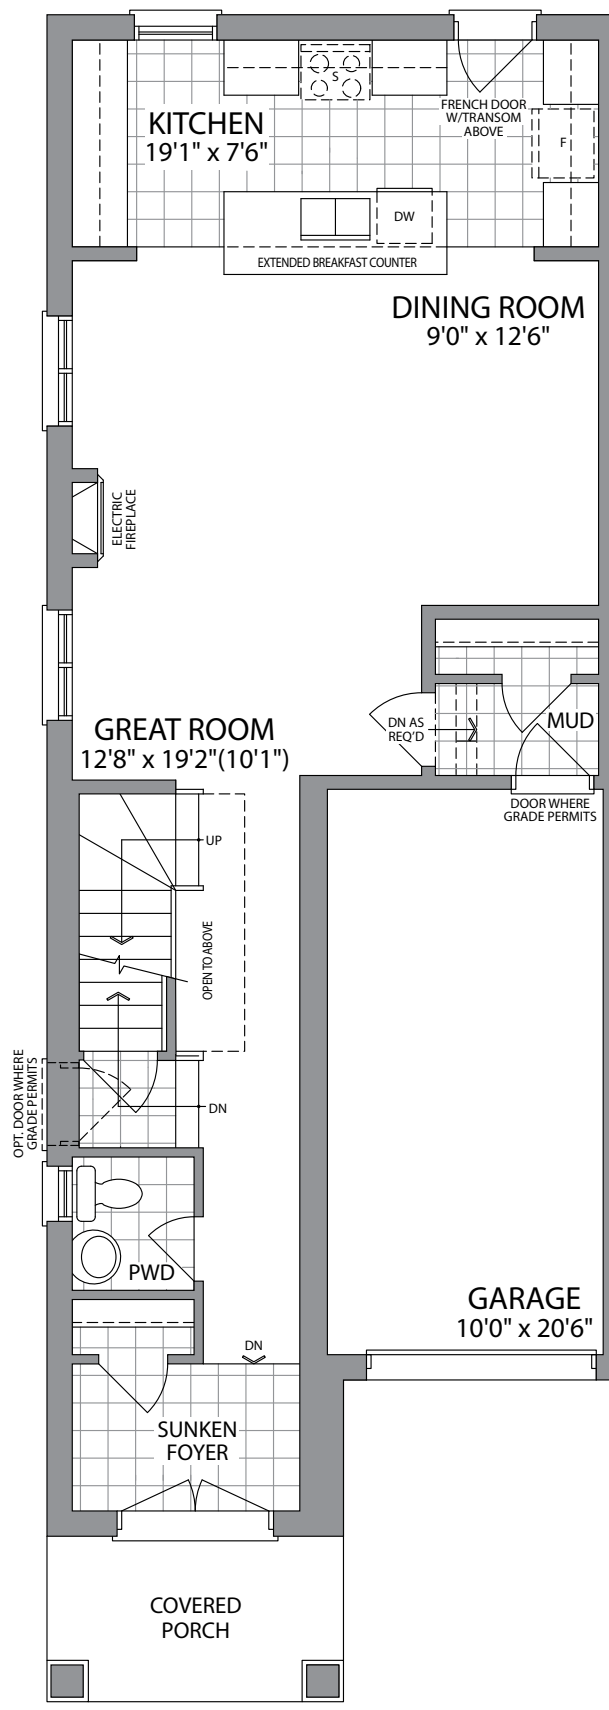

25'

THE KINGSWOOD | 1900 SQ. FT.
ELEVATION 2A, 2B

WHITBY
MEADOWS

Artist's Concept

Artist's Concept

PARADISE
DEVELOPMENTS®

THE KINGSWOOD | 1900 SQ. FT.
ELEVATION 4A, 4B

25'

THE KINGSWOOD

1900 SQ. FT.

ELEVATION 2A, 2B

ELEVATION 4A, 4B

GROUND FLOOR
ELEVATIONS 2A, 2B, 4A & 4B

SECOND FLOOR
ELEVATION 2B
(4B SIMILAR)

OPT. SECOND FLOOR
W/4 BEDROOMS
ELEVATION 2B
(4B SIMILAR)

SECOND FLOOR
ELEVATION 2A
(4A SIMILAR)

OPT. SECOND FLOOR
W/4 BEDROOMS
ELEVATION 2A
(4A SIMILAR)

BASEMENT
ELEVATION 2A, 2B, 4A & 4B