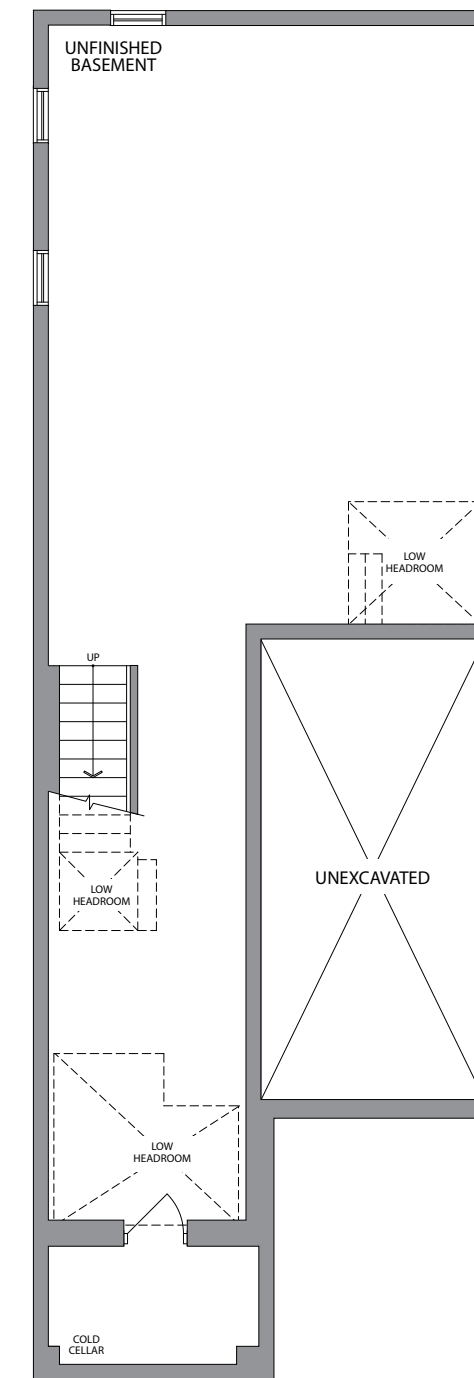

25'

THE KINGSWOOD | 1900 SQ. FT.
ELEVATION 2A, 2B

WHITBY
MEADOWS

Artist's Concept

Artist's Concept

PARADISE
DEVELOPMENTS®

THE KINGSWOOD | 1900 SQ. FT.
ELEVATION 4A, 4B

25'

THE KINGSWOOD

1900 SQ. FT.

ELEVATION 2A, 2B

ELEVATION 4A, 4B

GROUND FLOOR
ELEVATIONS 2A, 2B, 4A & 4B

SECOND FLOOR
ELEVATION 2B
(4B SIMILAR)

OPT. SECOND FLOOR
W/4 BEDROOMS
ELEVATION 2B
(4B SIMILAR)

SECOND FLOOR
ELEVATION 2A
(4A SIMILAR)

OPT. SECOND FLOOR
W/4 BEDROOMS
ELEVATION 2A
(4A SIMILAR)

BASEMENT
ELEVATION 2A, 2B, 4A & 4B