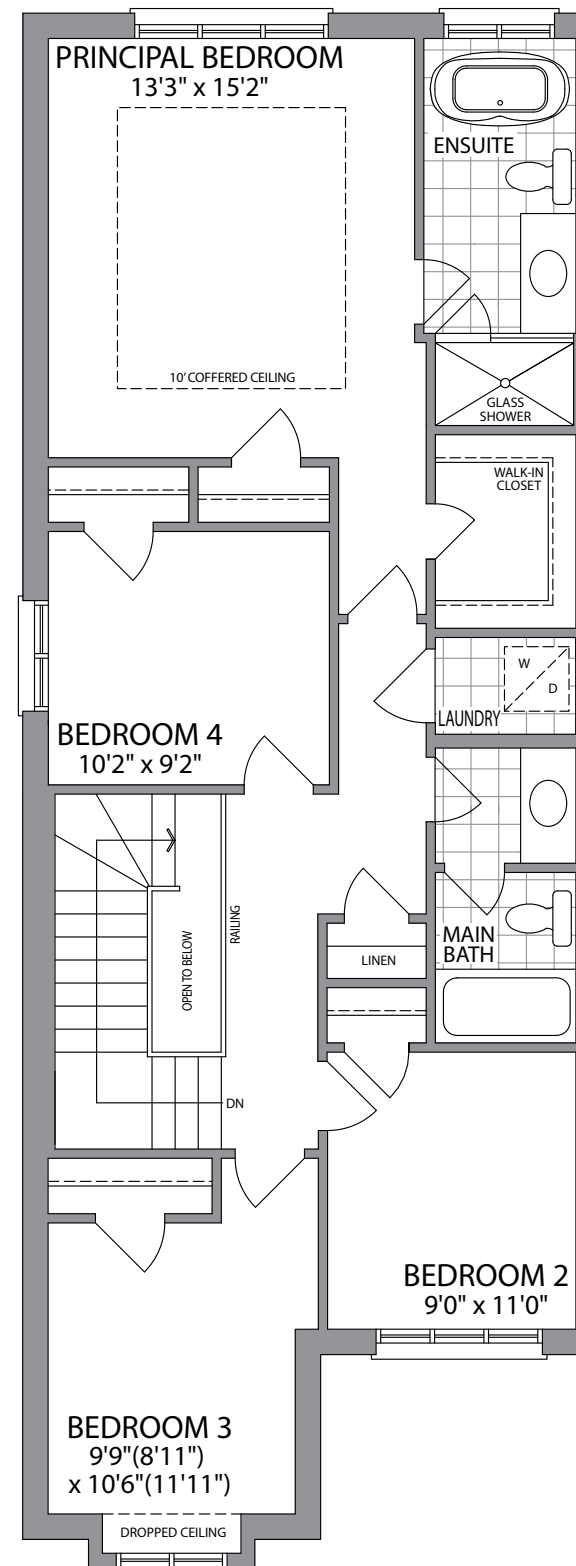

25'

THE KINGSWOOD | 1900 SQ. FT.
ELEVATION 2A, 2B

WHITBY
MEADOWS

Artist's Concept

Artist's Concept

PARADISE
DEVELOPMENTS®

THE KINGSWOOD | 1900 SQ. FT.
ELEVATION 4A, 4B

25'

THE KINGSWOOD

1900 SQ. FT.

ELEVATION 2A, 2B

ELEVATION 4A, 4B

GROUND FLOOR
ELEVATIONS 2A, 2B, 4A & 4B

SECOND FLOOR
ELEVATION 2B
(4B SIMILAR)

OPT. SECOND FLOOR
W/4 BEDROOMS
ELEVATION 2B
(4B SIMILAR)

SECOND FLOOR
ELEVATION 2A
(4A SIMILAR)

OPT. SECOND FLOOR
W/4 BEDROOMS
ELEVATION 2A
(4A SIMILAR)

BASEMENT
ELEVATION 2A, 2B, 4A & 4B