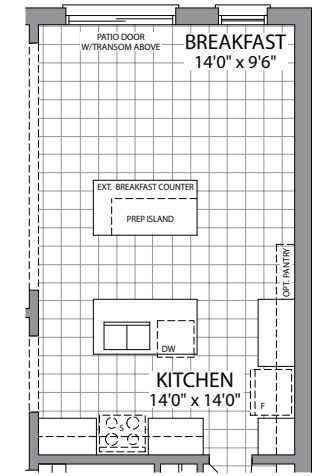

36'

THE CROMWELL | 2810 SQ. FT.  
ELEVATION 3

WHITBY  
MEADOWS

PARADISE  
DEVELOPMENTS®

THE CROMWELL | 2810 SQ. FT.  
ELEVATION 2

36'

## 2810 SQ. FT.

ELEVATION 3

ELEVATION 2

GROUND FLOOR ELEVATION 3

SECOND FLOOR ELEVATION 3

OPT. SECOND FLOOR W/5 BEDROOMS ELEVATION 3 (ELEVATION 2 SIMILAR)

SECOND FLOOR ELEVATION 2

OPT. GROUND FLOOR