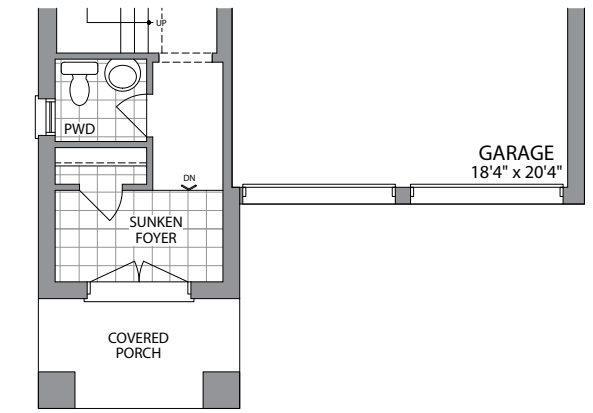

36'

THE CROMWELL | 2810 SQ. FT.  
ELEVATION 3

WHITBY  
MEADOWS

PARADISE  
DEVELOPMENTS®

THE CROMWELL | 2810 SQ. FT.  
ELEVATION 2

36'

## 2810 SQ. FT.

ELEVATION 3

ELEVATION 2

GROUND FLOOR ELEVATION 3

SECOND FLOOR ELEVATION 3

OPT. SECOND FLOOR W/5 BEDROOMS ELEVATION 3 (ELEVATION 2 SIMILAR)

SECOND FLOOR ELEVATION 2

OPT. GROUND FLOOR