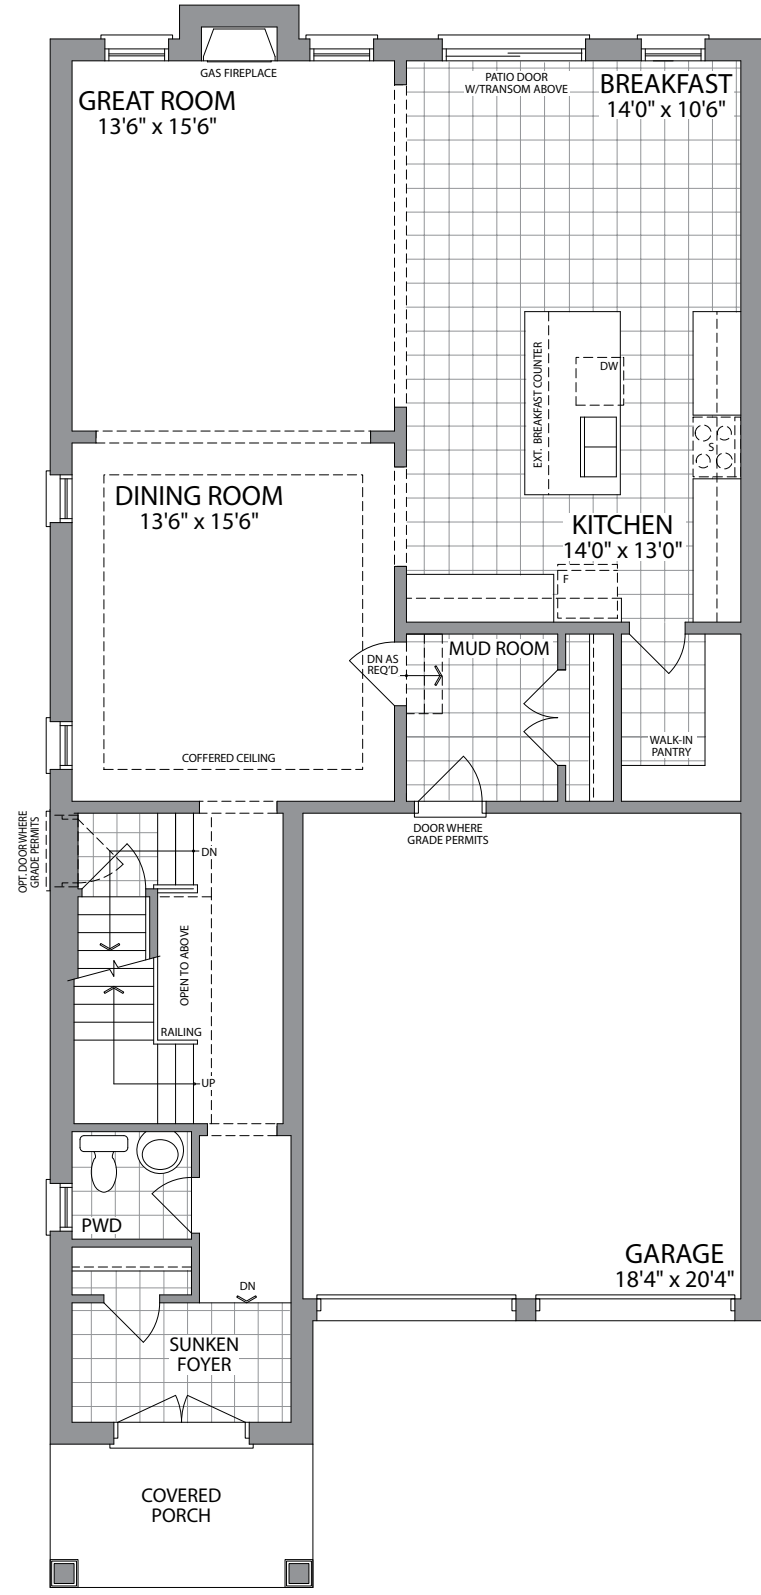

36'

THE CROMWELL | 2810 SQ. FT.  
ELEVATION 3

WHITBY  
MEADOWS

PARADISE  
DEVELOPMENTS®

THE CROMWELL | 2810 SQ. FT.  
ELEVATION 2

36'

## 2810 SQ. FT.

ELEVATION 3

ELEVATION 2

GROUND FLOOR ELEVATION 3

SECOND FLOOR ELEVATION 3

OPT. SECOND FLOOR W/5 BEDROOMS ELEVATION 3 (ELEVATION 2 SIMILAR)

SECOND FLOOR ELEVATION 2

OPT. GROUND FLOOR