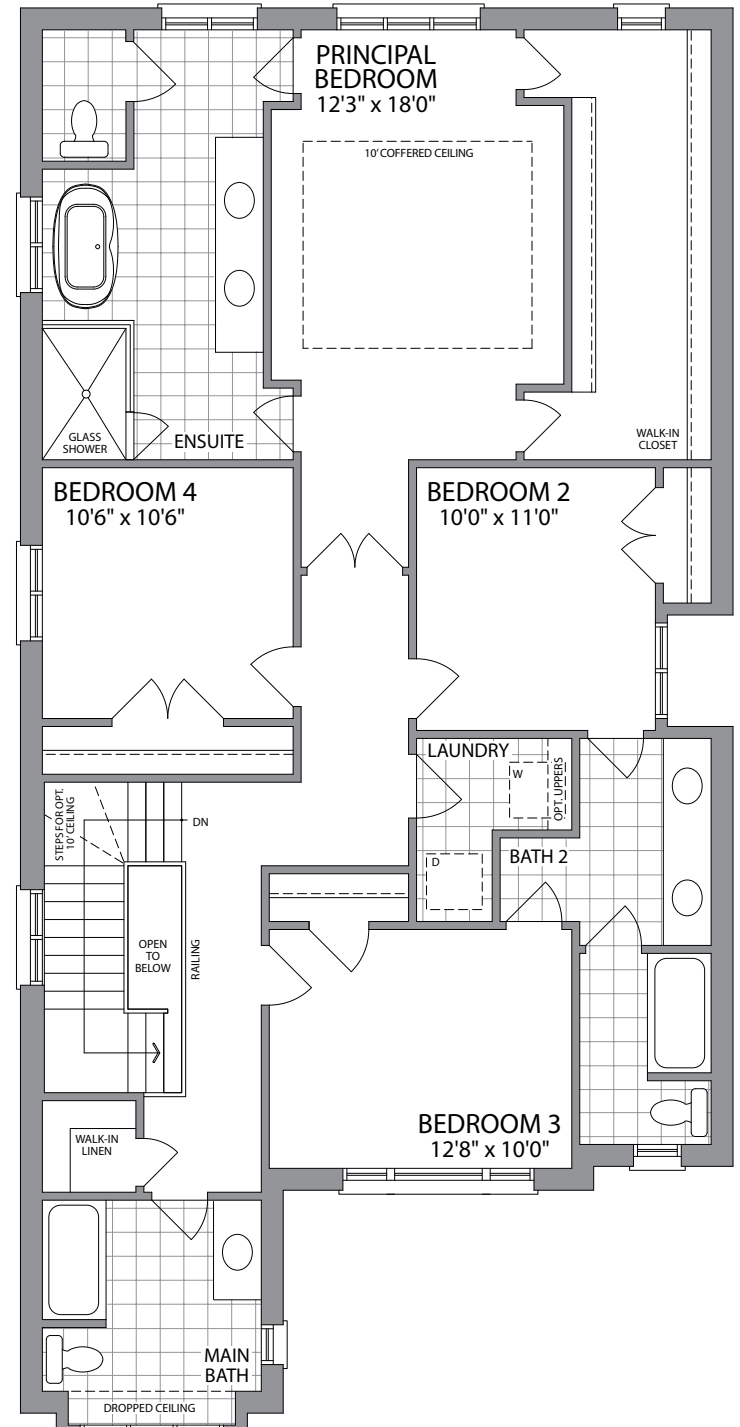

36'

THE CROMWELL | 2810 SQ. FT.  
ELEVATION 3

WHITBY  
MEADOWS

PARADISE  
DEVELOPMENTS®

THE CROMWELL | 2810 SQ. FT.  
ELEVATION 2

36'

## 2810 SQ. FT.

ELEVATION 3

ELEVATION 2

GROUND FLOOR ELEVATION 3

SECOND FLOOR ELEVATION 3

OPT. SECOND FLOOR W/5 BEDROOMS ELEVATION 3 (ELEVATION 2 SIMILAR)

SECOND FLOOR ELEVATION 2

OPT. GROUND FLOOR

GROUND FLOOR ELEVATION 2

BASEMENT ELEVATION 3 & 2