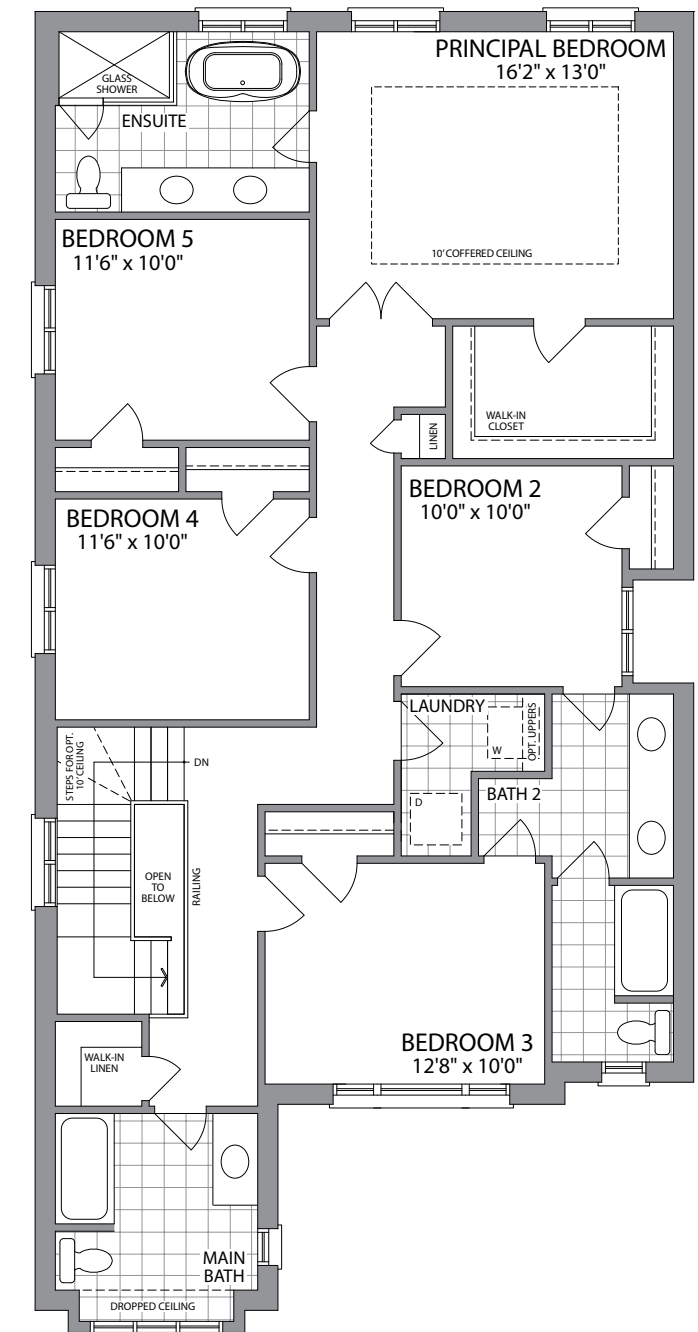

36'

THE CROMWELL | 2810 SQ. FT.  
ELEVATION 3

WHITBY  
MEADOWS

PARADISE  
DEVELOPMENTS®

THE CROMWELL | 2810 SQ. FT.  
ELEVATION 2

36'

## 2810 SQ. FT.

ELEVATION 3

ELEVATION 2

GROUND FLOOR ELEVATION 3

SECOND FLOOR ELEVATION 3

OPT. SECOND FLOOR W/5 BEDROOMS ELEVATION 3 (ELEVATION 2 SIMILAR)

SECOND FLOOR ELEVATION 2

OPT. GROUND FLOOR

GROUND FLOOR ELEVATION 2

BASEMENT ELEVATION 3 & 2