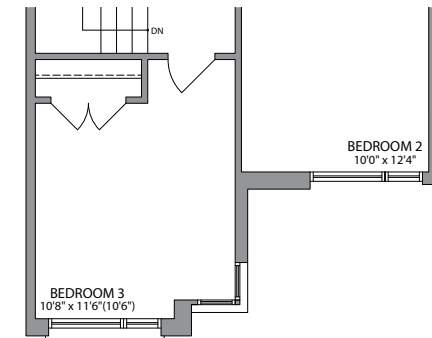

22'  
STREET TOWNS

THE CASTLEMORE | 1840 SQ. FT.

WHITBY  
MEADOWS

Artist's Concept

ELEVATION 3

Artist's Concept

ELEVATION 2

GROUND FLOOR  
ELEVATION 3

GROUND FLOOR  
ELEVATION 2

SECOND FLOOR  
ELEVATION 3

SECOND FLOOR  
ELEVATION 2

OPT. SECOND FLOOR  
W/4 BEDROOMS  
ELEVATION 3

OPT. SECOND FLOOR  
W/4 BEDROOMS  
ELEVATION 2

BASEMENT  
ELEVATION 3

BASEMENT  
ELEVATION 2