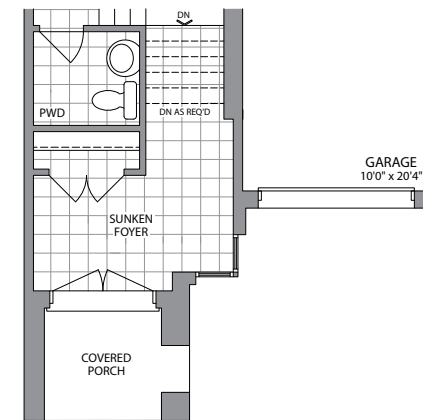

22'  
STREET TOWNS

THE CASTLEMORE | 1840 SQ. FT.

WHITBY  
MEADOWS

Artist's Concept

ELEVATION 3

Artist's Concept

ELEVATION 2

GROUND FLOOR  
ELEVATION 3