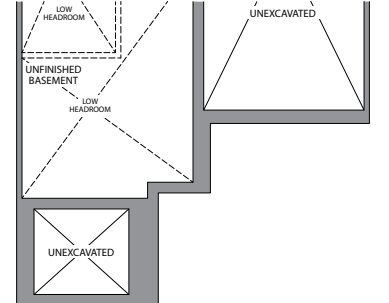

22'  
STREET TOWNS

THE CASTLEMORE | 1840 SQ. FT.

WHITBY  
MEADOWS

Artist's Concept

ELEVATION 3

Artist's Concept

ELEVATION 2

GROUND FLOOR  
ELEVATION 3

GROUND FLOOR  
ELEVATION 2

SECOND FLOOR  
ELEVATION 3

SECOND FLOOR  
ELEVATION 2

OPT. SECOND FLOOR  
W/4 BEDROOMS  
ELEVATION 3

OPT. SECOND FLOOR  
W/4 BEDROOMS  
ELEVATION 2

BASEMENT  
ELEVATION 3

BASEMENT  
ELEVATION 2