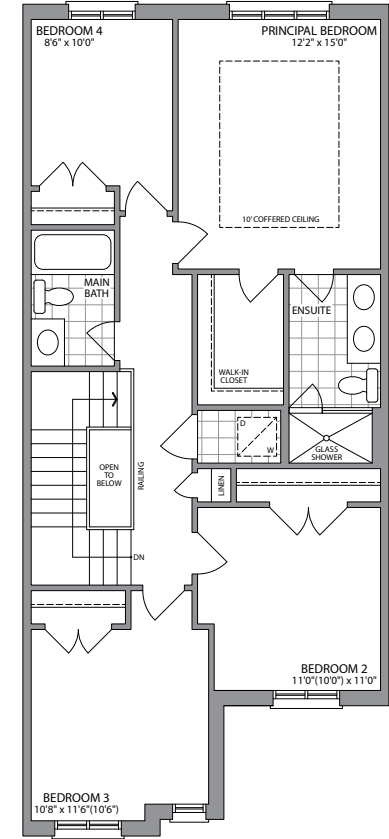

22'  
STREET TOWNS

THE CASTLEMORE | 1840 SQ. FT.

WHITBY  
MEADOWS

Artist's Concept

ELEVATION 3

Artist's Concept

ELEVATION 2

GROUND FLOOR  
ELEVATION 3

GROUND FLOOR  
ELEVATION 2

SECOND FLOOR  
ELEVATION 3

SECOND FLOOR  
ELEVATION 2

OPT. SECOND FLOOR  
W/4 BEDROOMS  
ELEVATION 3

OPT. SECOND FLOOR  
W/4 BEDROOMS  
ELEVATION 2

BASEMENT  
ELEVATION 3

BASEMENT  
ELEVATION 2