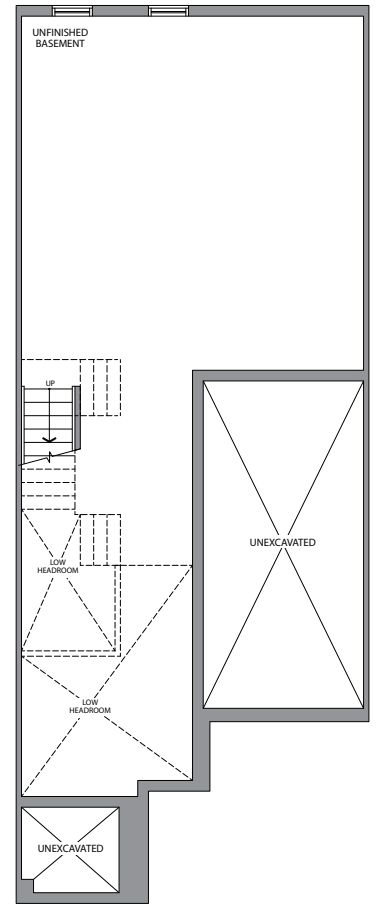

22'  
STREET TOWNS

THE CASTLEMORE | 1840 SQ. FT.

WHITBY  
MEADOWS

Artist's Concept

ELEVATION 3

Artist's Concept

ELEVATION 2

GROUND FLOOR  
ELEVATION 3

GROUND FLOOR  
ELEVATION 2

SECOND FLOOR  
ELEVATION 3

SECOND FLOOR  
ELEVATION 2

OPT. SECOND FLOOR  
W/4 BEDROOMS  
ELEVATION 3

OPT. SECOND FLOOR  
W/4 BEDROOMS  
ELEVATION 2

BASEMENT  
ELEVATION 3

BASEMENT  
ELEVATION 2