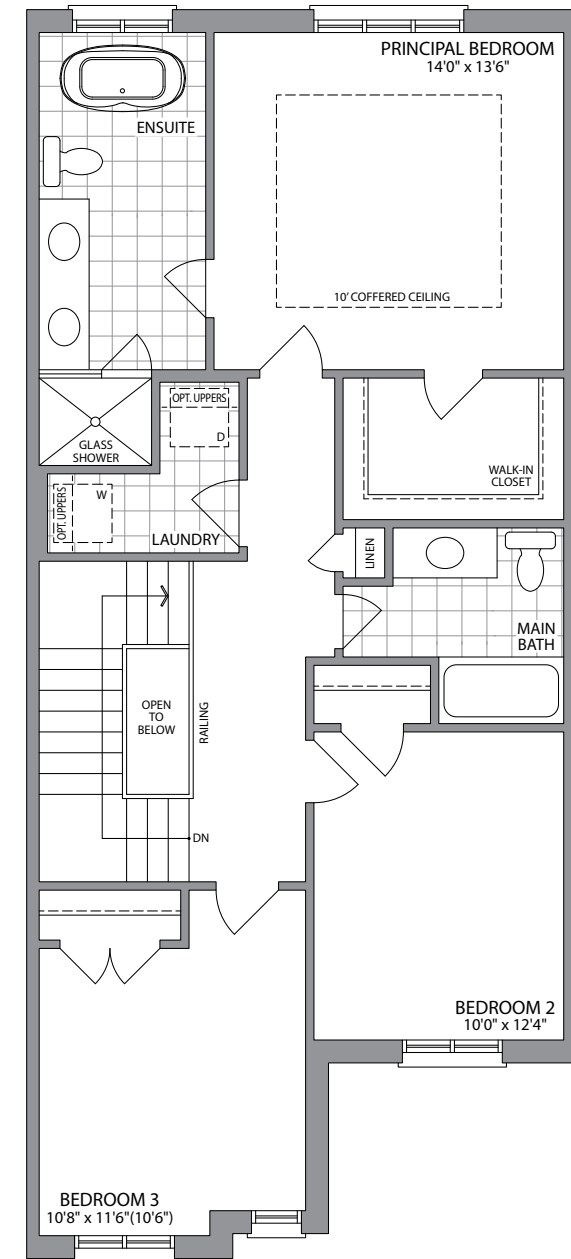

22'  
STREET TOWNS

THE CASTLEMORE | 1840 SQ. FT.

WHITBY  
MEADOWS

Artist's Concept

ELEVATION 3

Artist's Concept

ELEVATION 2

GROUND FLOOR  
ELEVATION 3

GROUND FLOOR  
ELEVATION 2

SECOND FLOOR  
ELEVATION 3

SECOND FLOOR  
ELEVATION 2

OPT. SECOND FLOOR  
W/4 BEDROOMS  
ELEVATION 3

OPT. SECOND FLOOR  
W/4 BEDROOMS  
ELEVATION 2

BASEMENT  
ELEVATION 3

BASEMENT  
ELEVATION 2