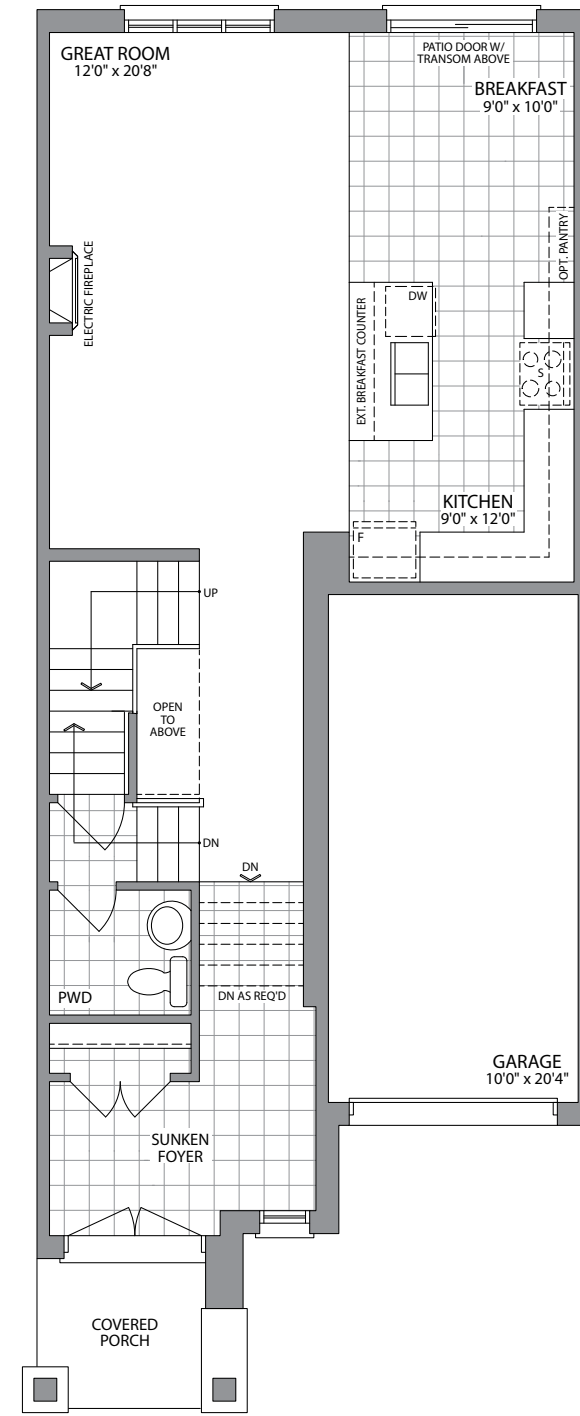

22'  
STREET TOWNS

THE CASTLEMORE | 1840 SQ. FT.

WHITBY  
MEADOWS

Artist's Concept

ELEVATION 3

Artist's Concept

ELEVATION 2

GROUND FLOOR  
ELEVATION 3

GROUND FLOOR  
ELEVATION 2

SECOND FLOOR  
ELEVATION 3

SECOND FLOOR  
ELEVATION 2

OPT. SECOND FLOOR  
W/4 BEDROOMS  
ELEVATION 3

OPT. SECOND FLOOR  
W/4 BEDROOMS  
ELEVATION 2

BASEMENT  
ELEVATION 3

BASEMENT  
ELEVATION 2