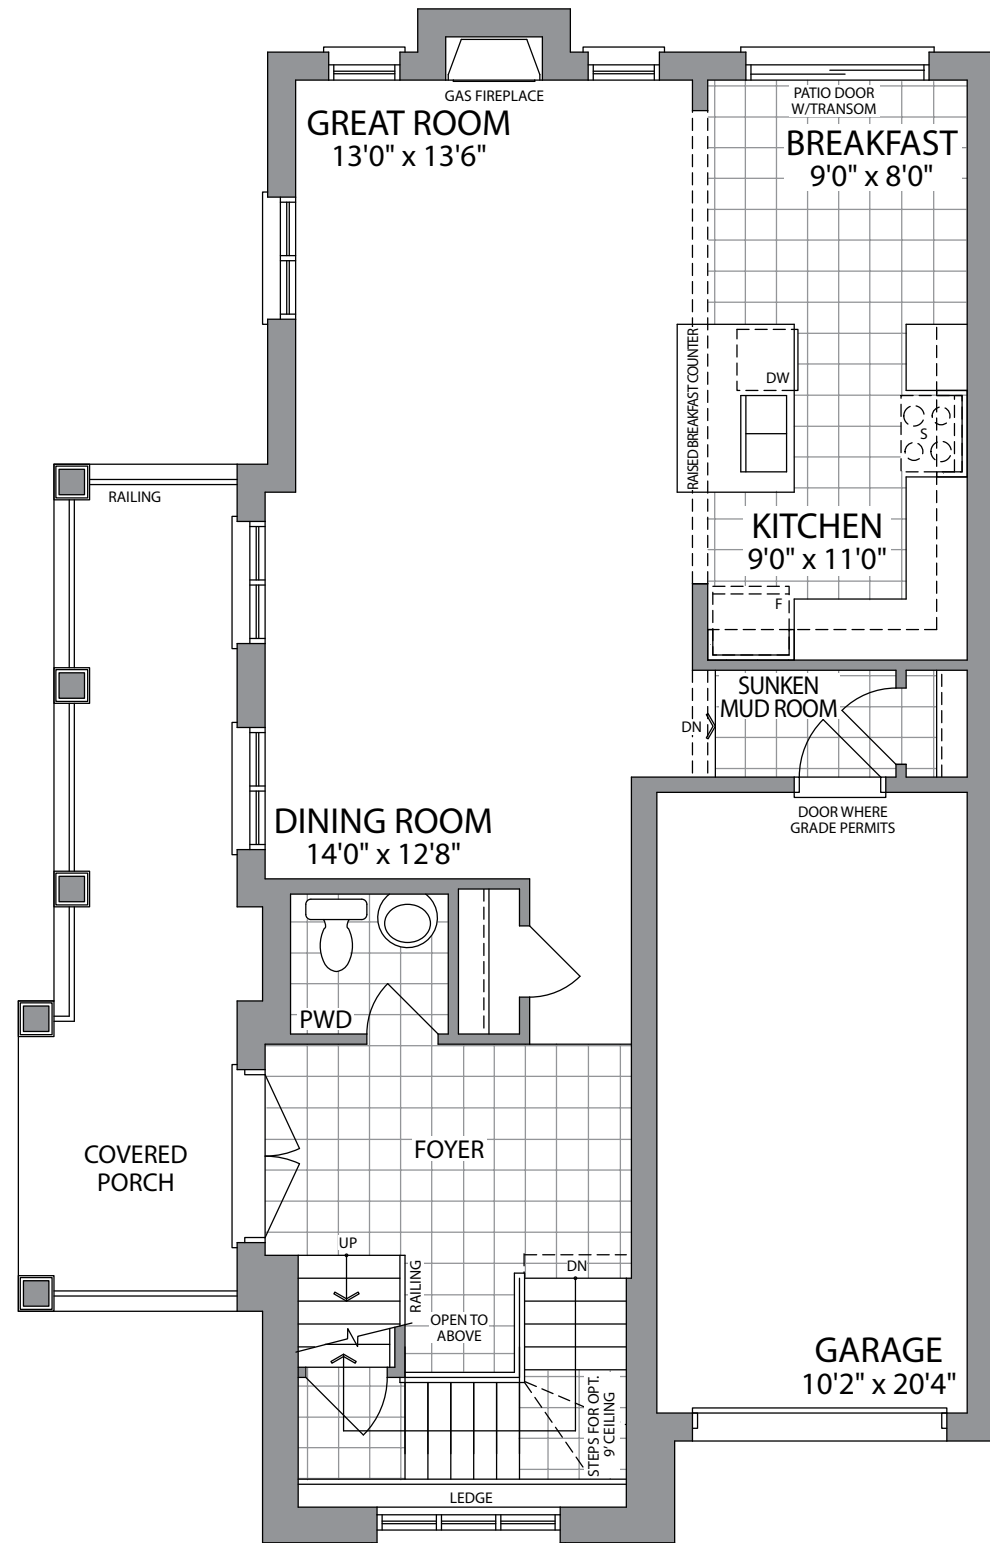

30'

THE BAYWEST | 2050 SQ. FT.  
ELEVATION 3C

WHITBY  
MEADOWS

Artist's Concept

Artist's Concept

PARADISE  
DEVELOPMENTS®

THE BAYWEST | 2050 SQ. FT.  
ELEVATION 2C

30'

# THE BAYWEST

## 2050 SQ. FT.

ELEVATION 3C

ELEVATION 2C

GROUND FLOOR  
ELEVATION 3C

SECOND FLOOR  
ELEVATION 3C

OPT. SECOND FLOOR  
W/EXTRA BATH

GROUND FLOOR  
ELEVATION 2C

SECOND FLOOR  
ELEVATION 2C