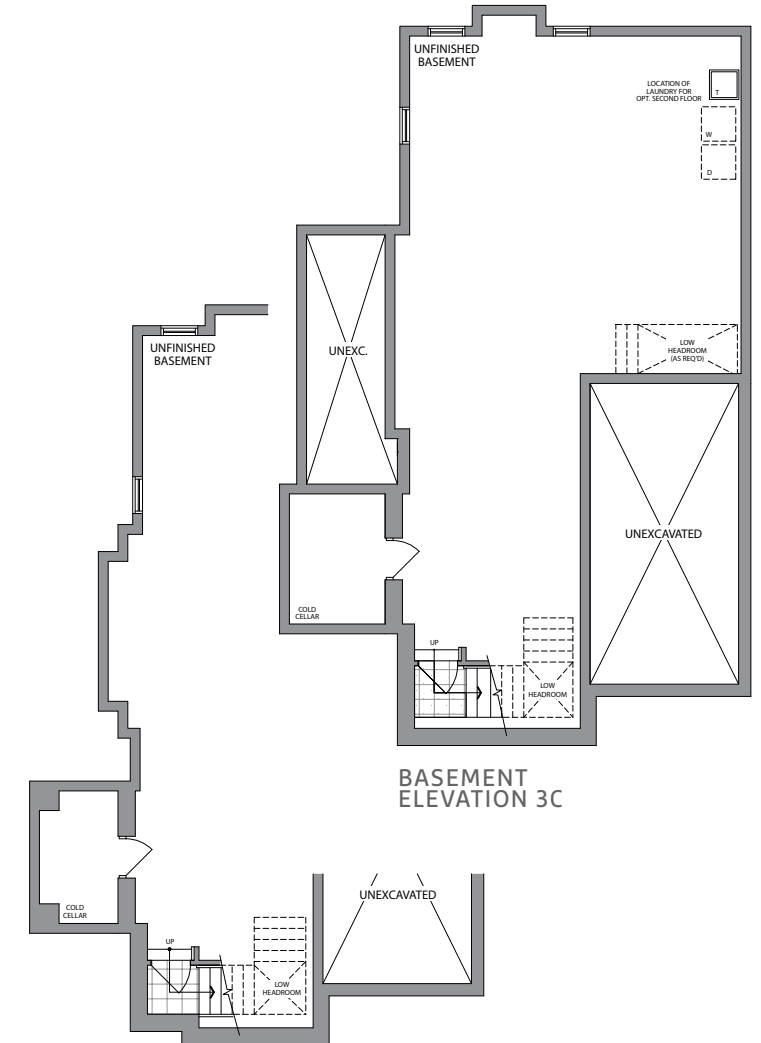

30'

THE BAYWEST | 2050 SQ. FT.  
ELEVATION 3C

WHITBY  
MEADOWS

Artist's Concept

Artist's Concept

PARADISE  
DEVELOPMENTS®

THE BAYWEST | 2050 SQ. FT.  
ELEVATION 2C

30'

## 2050 SQ. FT.

ELEVATION 3C

ELEVATION 2C

GROUND FLOOR  
ELEVATION 3C

SECOND FLOOR  
ELEVATION 3C

OPT. SECOND FLOOR  
W/EXTRA BATH

GROUND FLOOR  
ELEVATION 2C

SECOND FLOOR  
ELEVATION 2C