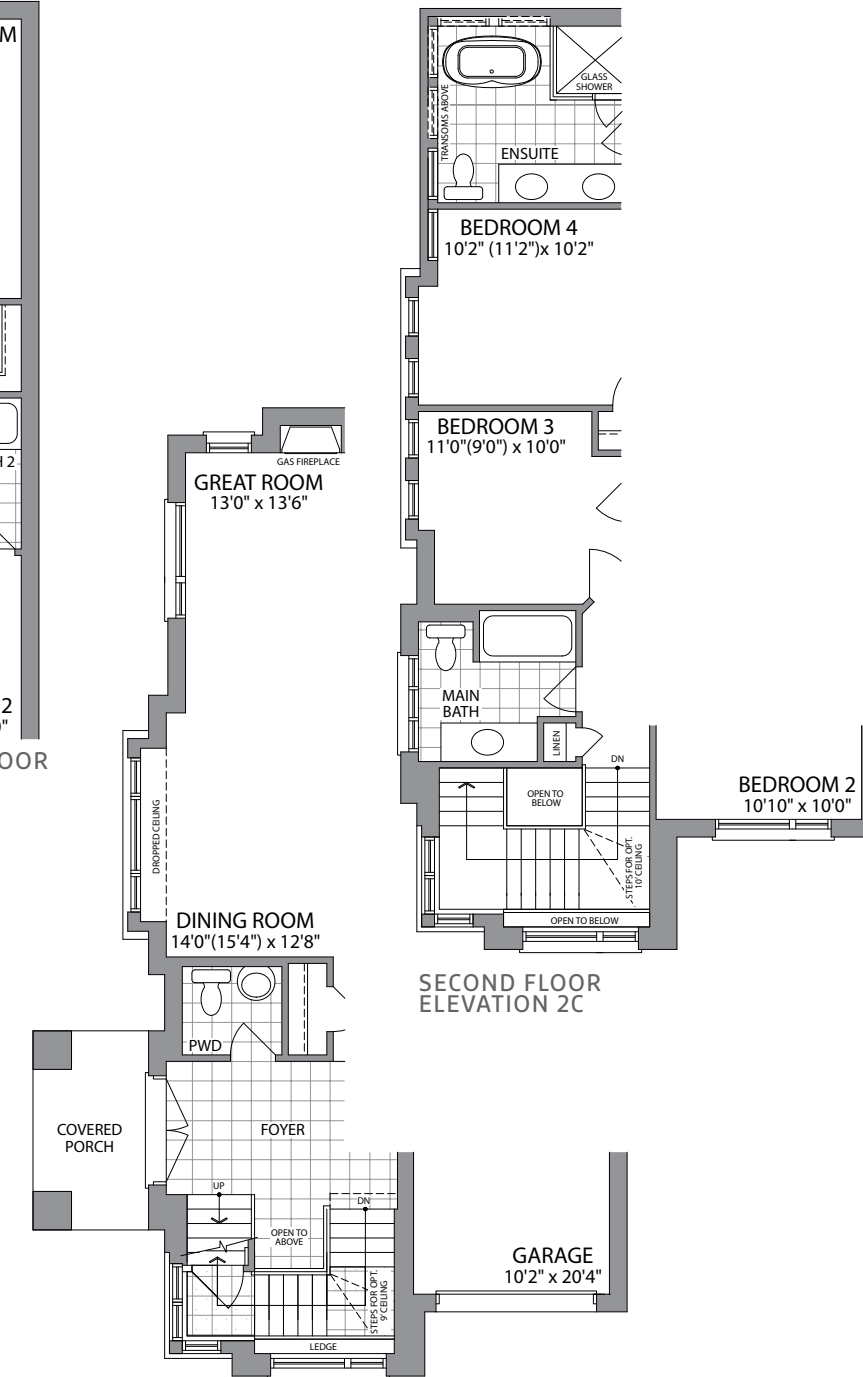

30'

THE BAYWEST | 2050 SQ. FT.  
ELEVATION 3C

WHITBY  
MEADOWS

Artist's Concept

Artist's Concept

PARADISE  
DEVELOPMENTS®

THE BAYWEST | 2050 SQ. FT.  
ELEVATION 2C

30'

## 2050 SQ. FT.

ELEVATION 3C

ELEVATION 2C

GROUND FLOOR  
ELEVATION 3C

SECOND FLOOR  
ELEVATION 3C

OPT. SECOND FLOOR  
W/EXTRA BATH

GROUND FLOOR  
ELEVATION 2C

SECOND FLOOR  
ELEVATION 2C