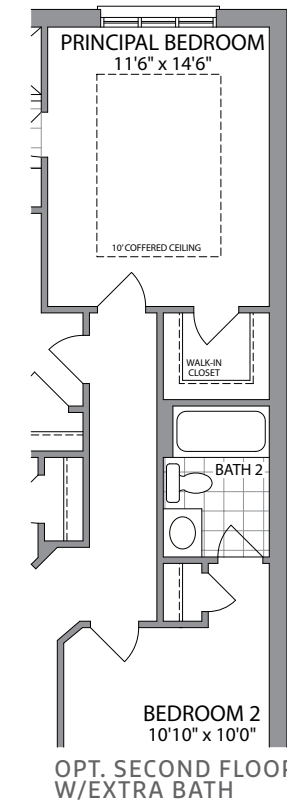

30'

THE BAYWEST | 2050 SQ. FT.  
ELEVATION 3C

WHITBY  
MEADOWS

Artist's Concept

Artist's Concept

PARADISE  
DEVELOPMENTS®

THE BAYWEST | 2050 SQ. FT.  
ELEVATION 2C

30'

## 2050 SQ. FT.

ELEVATION 3C

ELEVATION 2C

GROUND FLOOR  
ELEVATION 3C

SECOND FLOOR  
ELEVATION 3C

OPT. SECOND FLOOR  
W/EXTRA BATH

GROUND FLOOR  
ELEVATION 2C

SECOND FLOOR  
ELEVATION 2C