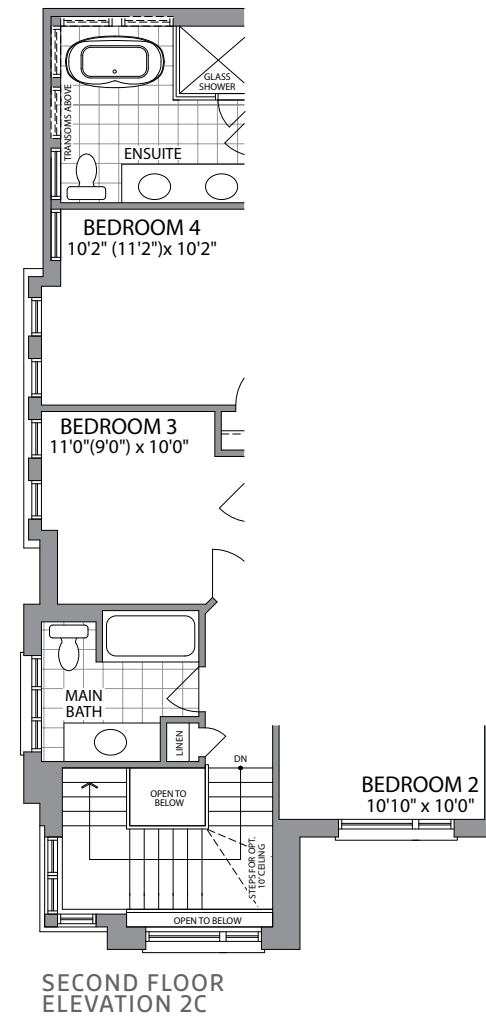

30'

THE BAYWEST | 2050 SQ. FT.  
ELEVATION 3C

WHITBY  
MEADOWS

Artist's Concept

Artist's Concept

PARADISE  
DEVELOPMENTS®

THE BAYWEST | 2050 SQ. FT.  
ELEVATION 2C

30'

## 2050 SQ. FT.

ELEVATION 3C

ELEVATION 2C

GROUND FLOOR  
ELEVATION 3C

SECOND FLOOR  
ELEVATION 3C

OPT. SECOND FLOOR  
W/EXTRA BATH

GROUND FLOOR  
ELEVATION 2C

SECOND FLOOR  
ELEVATION 2C