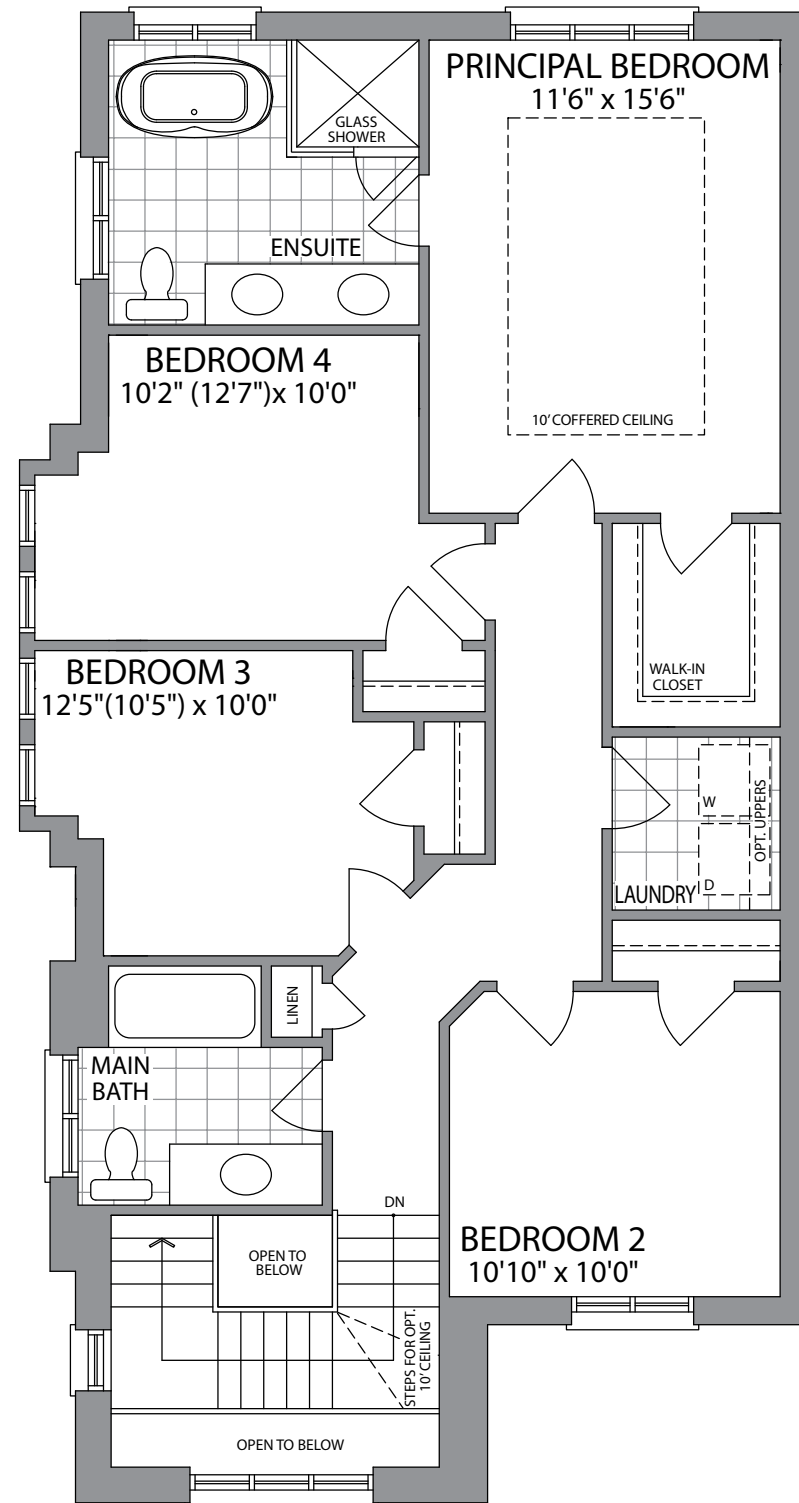

30'

THE BAYWEST | 2050 SQ. FT.  
ELEVATION 3C

WHITBY  
MEADOWS

Artist's Concept

Artist's Concept

PARADISE  
DEVELOPMENTS®

THE BAYWEST | 2050 SQ. FT.  
ELEVATION 2C

30'

## 2050 SQ. FT.

ELEVATION 3C

ELEVATION 2C

GROUND FLOOR  
ELEVATION 3C

SECOND FLOOR  
ELEVATION 3C

OPT. SECOND FLOOR  
W/EXTRA BATH

GROUND FLOOR  
ELEVATION 2C

SECOND FLOOR  
ELEVATION 2C