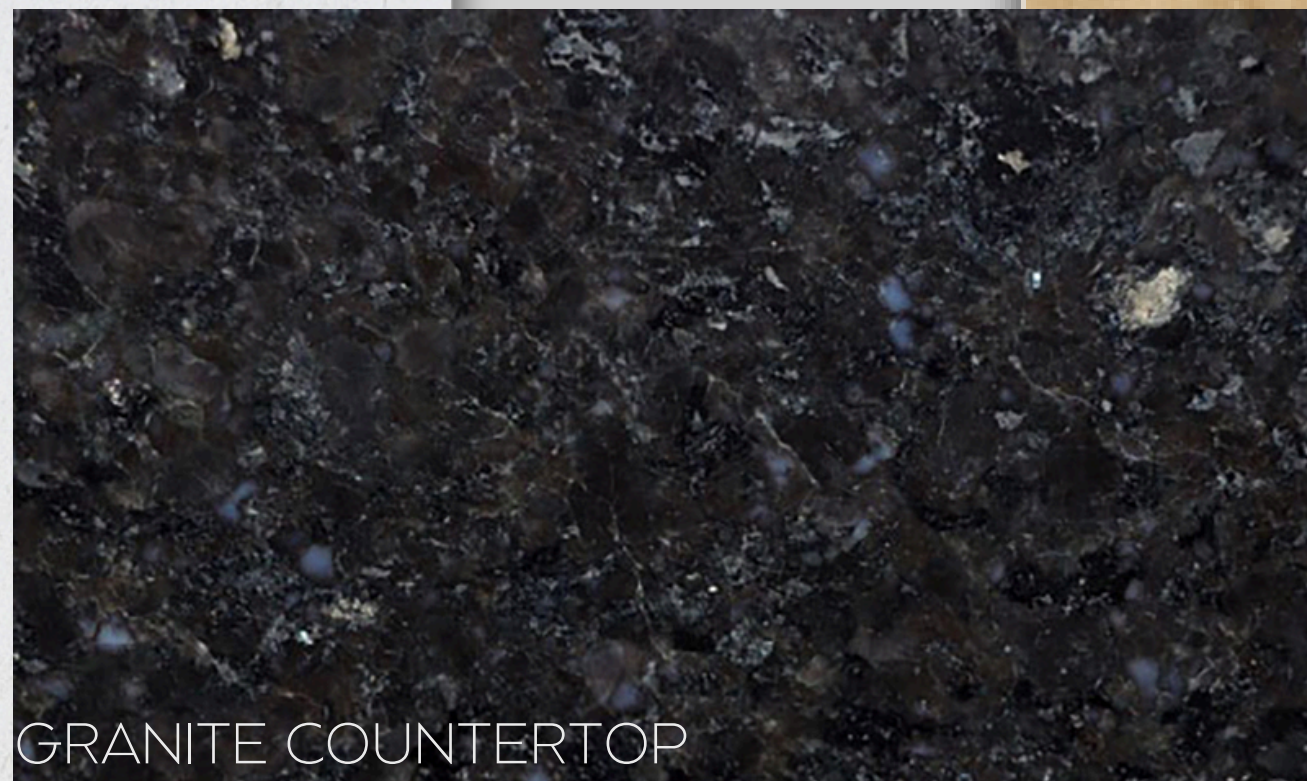

ENSUITE

023 - SEATONVILLE

GRANITE COUNTERTOP