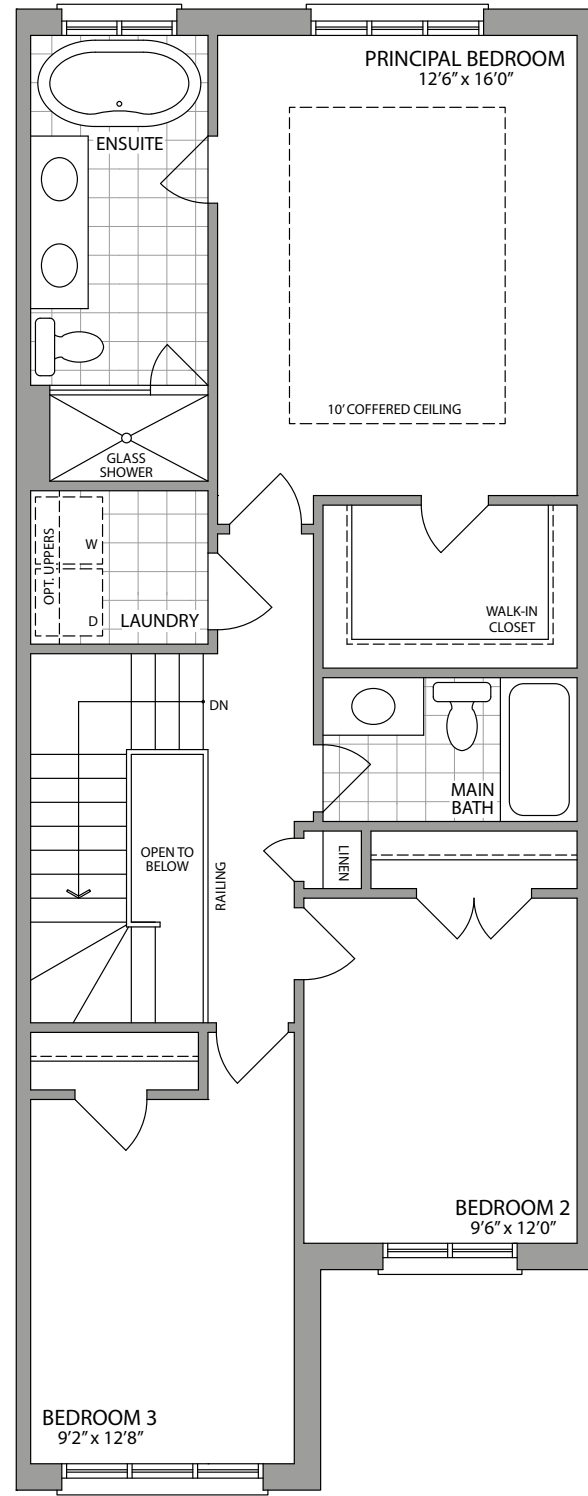

THE BOMBAY

ELEVATION 1

1710 SQ.FT.

Artists Concept

20'

ELEVATION 2

1710 SQ.FT.

Artists Concept

THE BOMBAY / 1710 SQ.FT.

20' LUXURY STREET TOWNHOMES

GROUND FLOOR ELEVATION 1

PARADISE
DEVELOPMENTS®

SECOND FLOOR ELEVATION 1

OPT. SECOND FLOOR W/4 BEDROOMS ELEVATION 1

SECOND FLOOR ELEVATION 2

GROUND FLOOR ELEVATION 2

OPT. SECOND FLOOR W/4 BEDROOMS ELEVATION 2

BASEMENT ELEVATION 1 & 2

ELEVATION 1

ELEVATION 2