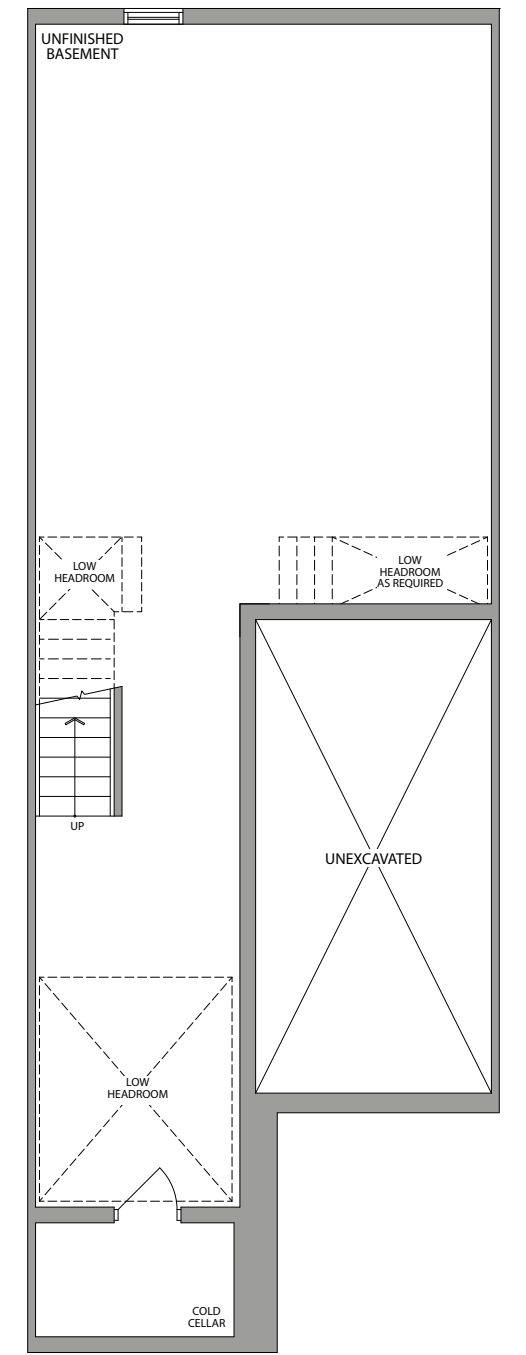

THE BOMBAY

ELEVATION 1

1710 SQ.FT.

Artists Concept

20'

ELEVATION 2

1710 SQ.FT.

Artists Concept

THE BOMBAY / 1710 SQ.FT.

20' LUXURY STREET TOWNHOMES

GROUND FLOOR ELEVATION 1

PARADISE
DEVELOPMENTS®

SECOND FLOOR ELEVATION 1

OPT. SECOND FLOOR W/4 BEDROOMS ELEVATION 1

SECOND FLOOR ELEVATION 2

GROUND FLOOR ELEVATION 2

OPT. SECOND FLOOR W/4 BEDROOMS ELEVATION 2

BASEMENT ELEVATION 1 & 2

ELEVATION 1

ELEVATION 2