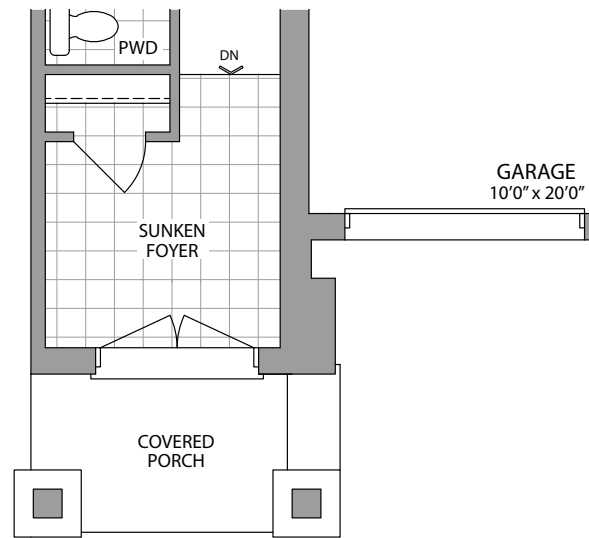

THE BOMBAY

ELEVATION 1

1710 SQ.FT.

Artists Concept

20'

ELEVATION 2

1710 SQ.FT.

Artists Concept

THE BOMBAY / 1710 SQ.FT.

20' LUXURY STREET TOWNHOMES

GROUND FLOOR ELEVATION 1

PARADISE
DEVELOPMENTS®

SECOND FLOOR ELEVATION 1

OPT. SECOND FLOOR W/4 BEDROOMS ELEVATION 1

SECOND FLOOR ELEVATION 2

GROUND FLOOR ELEVATION 2