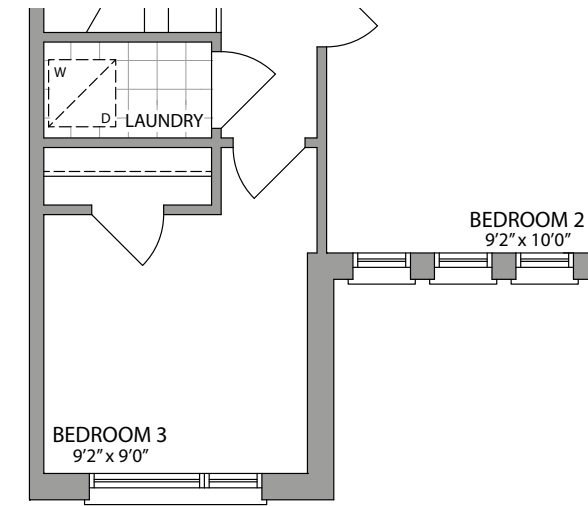

THE BOMBAY

ELEVATION 1

1710 SQ.FT.

Artists Concept

20'

ELEVATION 2

1710 SQ.FT.

Artists Concept

THE BOMBAY / 1710 SQ.FT.

20' LUXURY STREET TOWNHOMES

GROUND FLOOR ELEVATION 1

PARADISE
DEVELOPMENTS®

SECOND FLOOR ELEVATION 1

OPT. SECOND FLOOR W/4 BEDROOMS ELEVATION 1

SECOND FLOOR ELEVATION 2

GROUND FLOOR ELEVATION 2

OPT. SECOND FLOOR W/4 BEDROOMS ELEVATION 2

BASEMENT ELEVATION 1 & 2

ELEVATION 1

ELEVATION 2