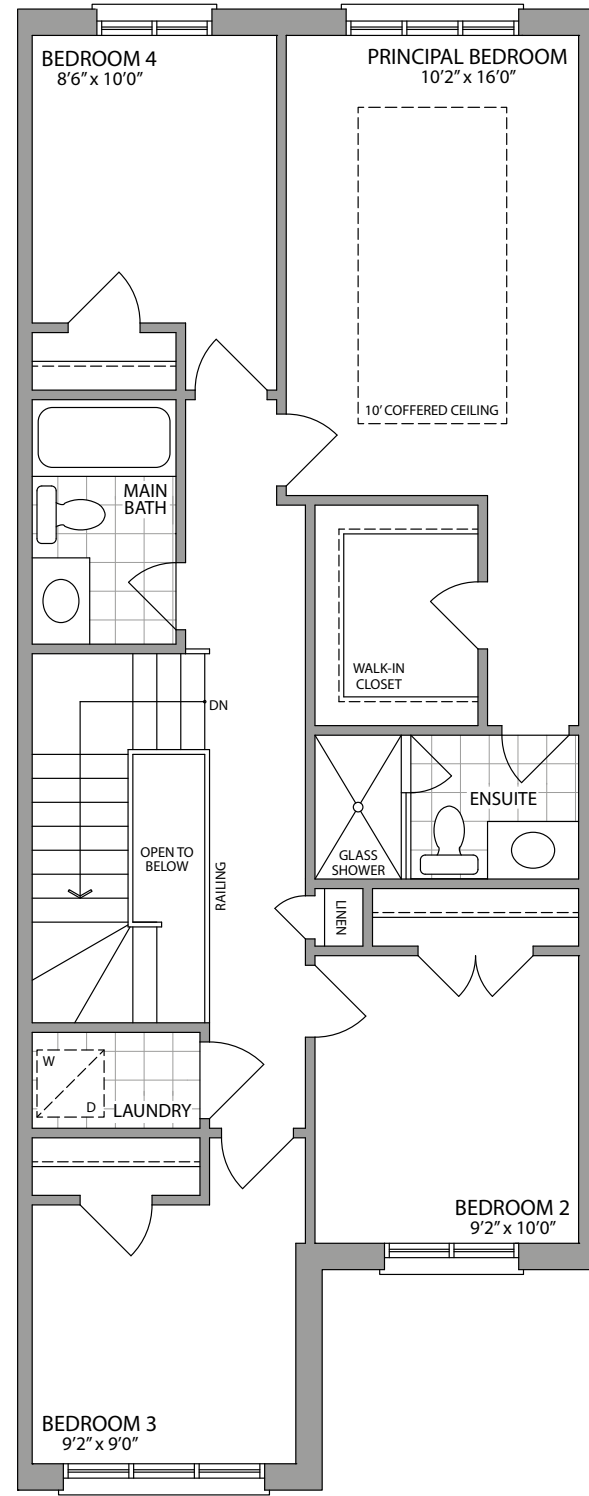

THE BOMBAY

ELEVATION 1

1710 SQ.FT.

Artists Concept

20'

ELEVATION 2

1710 SQ.FT.

Artists Concept

THE BOMBAY / 1710 SQ.FT.

20' LUXURY STREET TOWNHOMES

GROUND FLOOR ELEVATION 1

PARADISE
DEVELOPMENTS®

SECOND FLOOR ELEVATION 1

OPT. SECOND FLOOR W/4 BEDROOMS ELEVATION 1

SECOND FLOOR ELEVATION 2

GROUND FLOOR ELEVATION 2

OPT. SECOND FLOOR W/4 BEDROOMS ELEVATION 2

BASEMENT ELEVATION 1 & 2

ELEVATION 1

ELEVATION 2