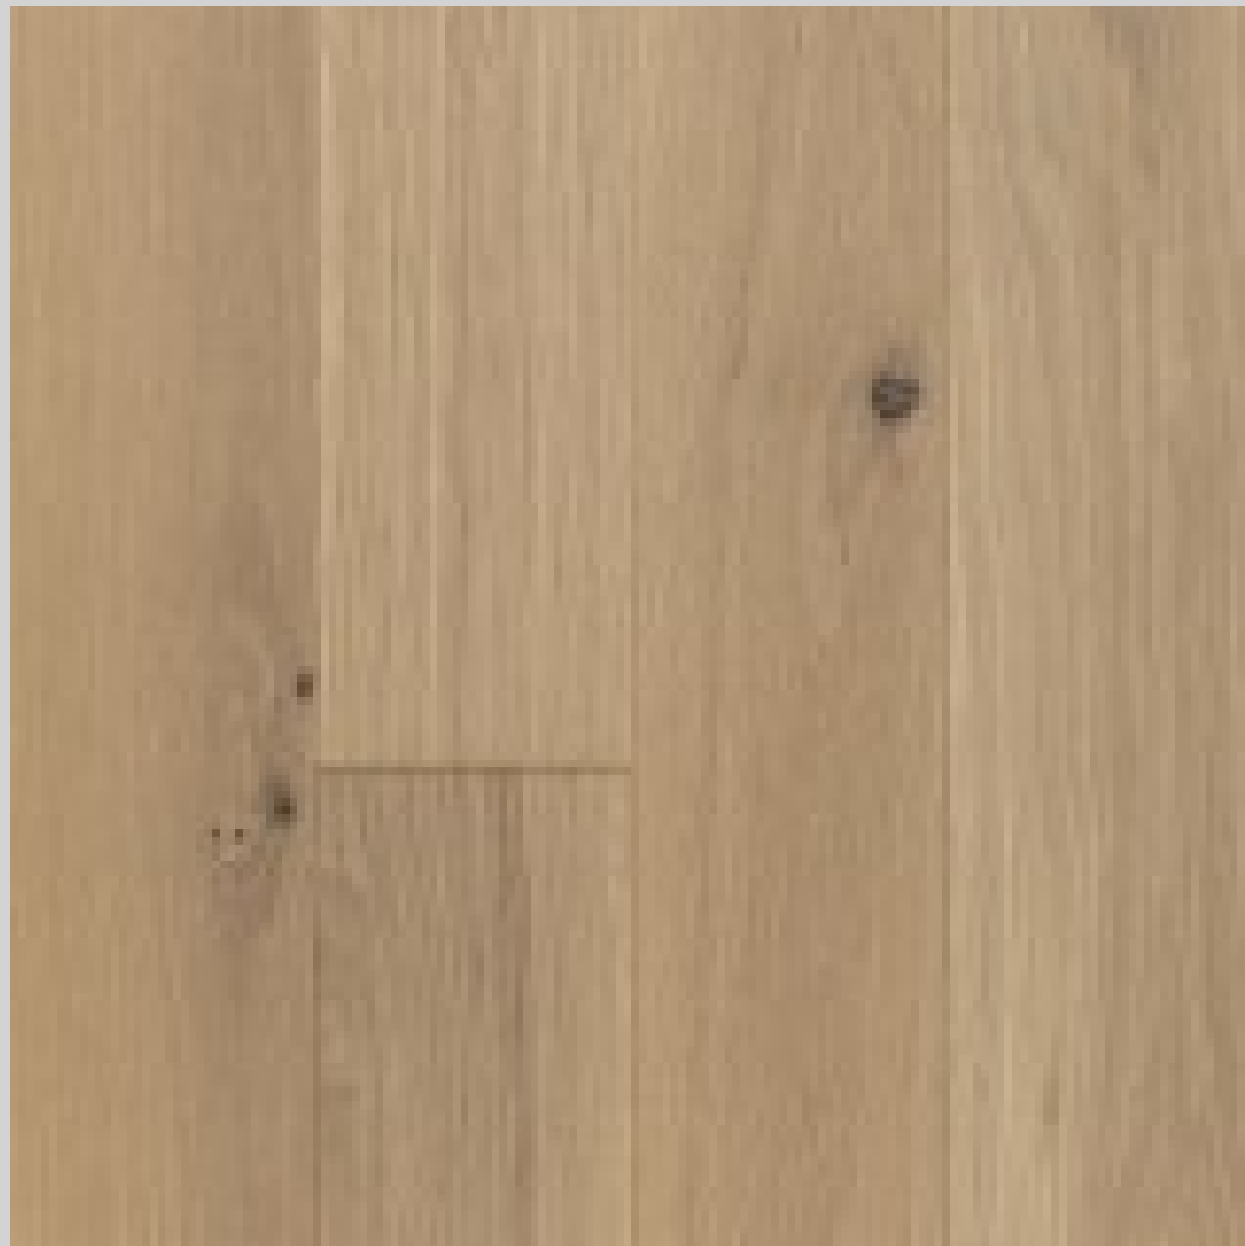

MAIN FLOOR

B252U5 - SEATONVILLE

HARDWOOD FLOOR

FLOOR TILE: MUDROOM

FLOOR TILE: FOYER | POWDER ROOM

www.paradisedevelopments.com

All colour, shades and finishes may vary from the images included. All images provided are for reference purposes only and may appear different than the actual sample.

SECOND FLOOR

HARDWOOD FLOOR - HALL | PRINCIPAL BEDROOM

B252U5 - SEATONVILLE

CARPET - BEDROOMS

www.paradisedevelopments.com

All colour, shades and finishes may vary from the images included. All images provided are for reference purposes only and may appear different than the actual sample.