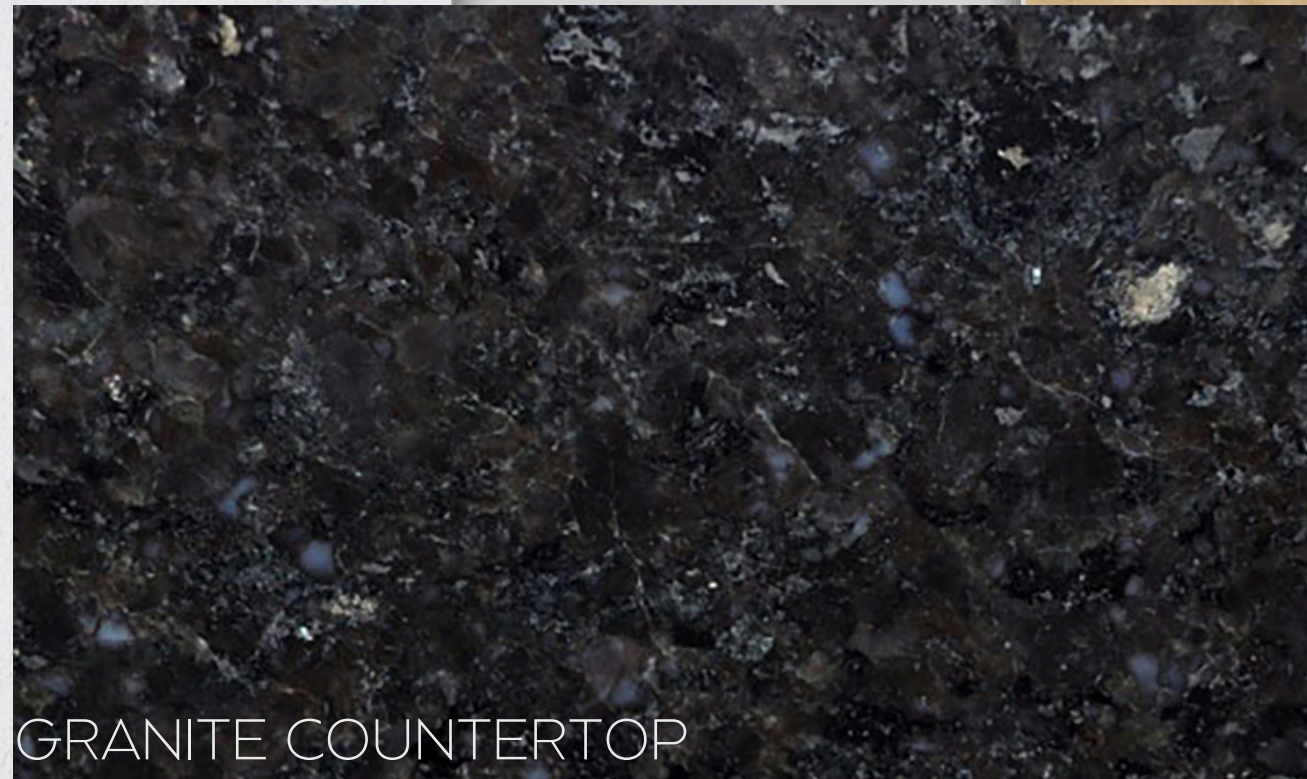

ENSUITE

B252U5 - SEATONVILLE

GRANITE COUNTERTOP