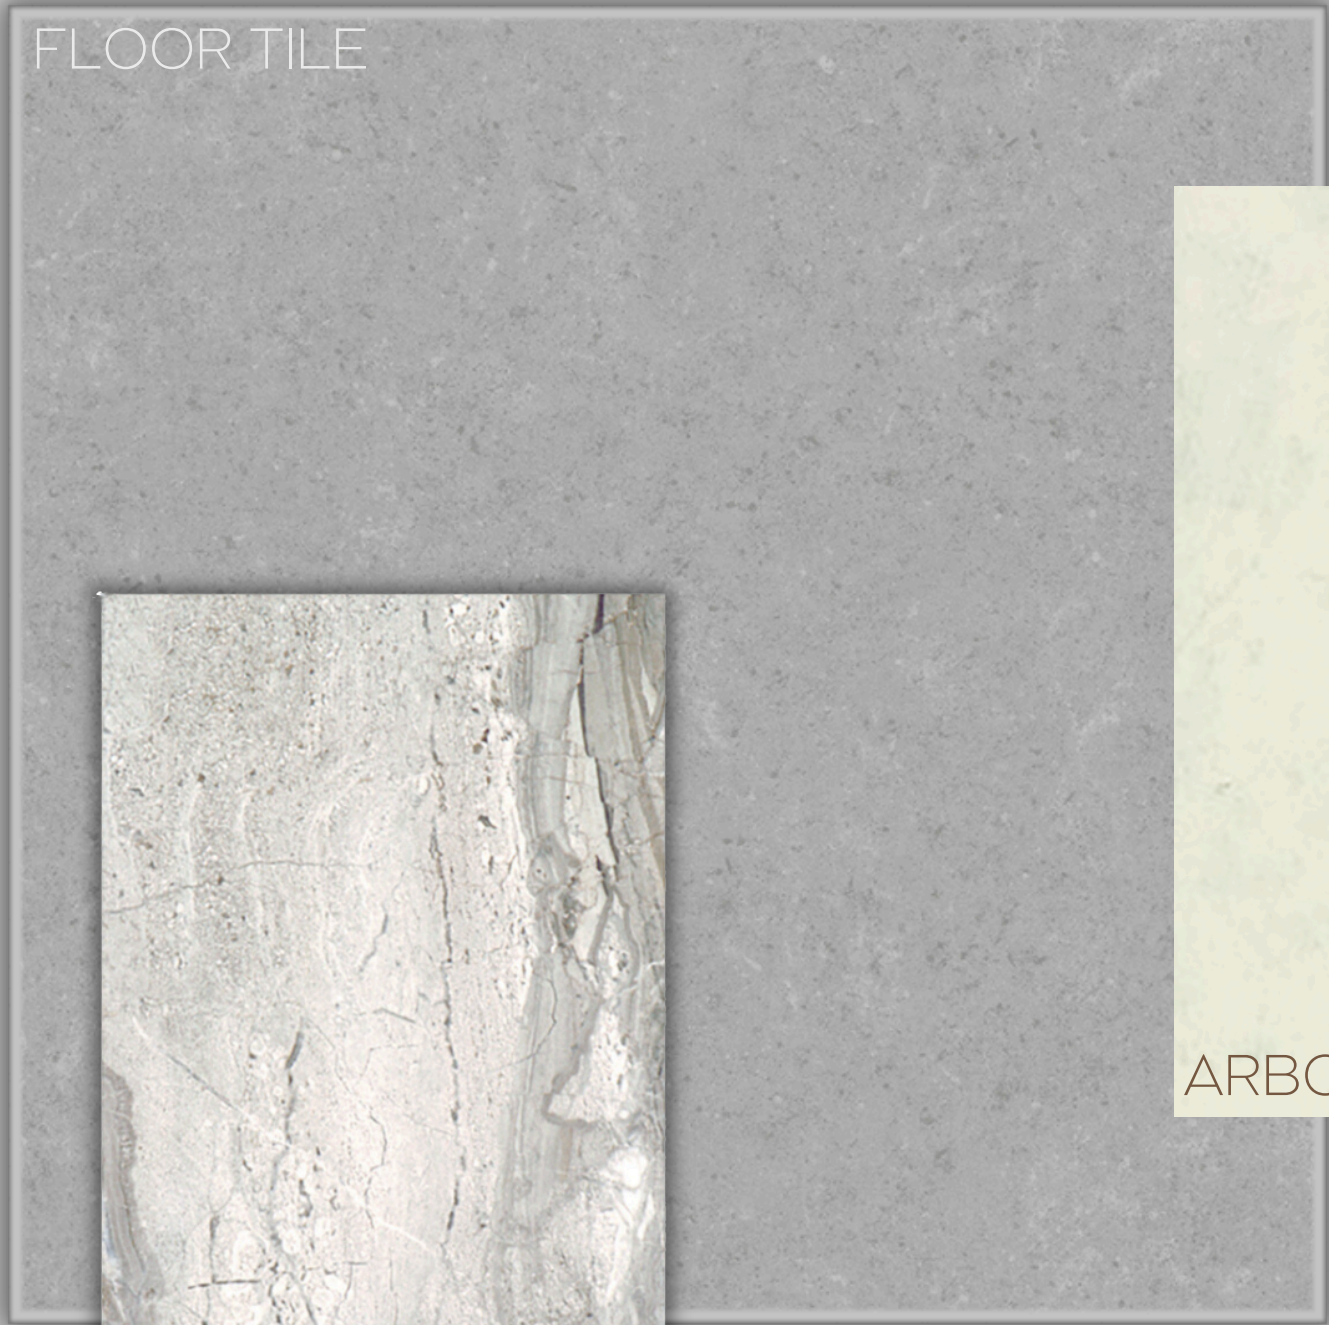

ARBORITE COUNTERTOP

BATH 2

021 - SEATONVILLE

FLOOR TILE

WALL TILE