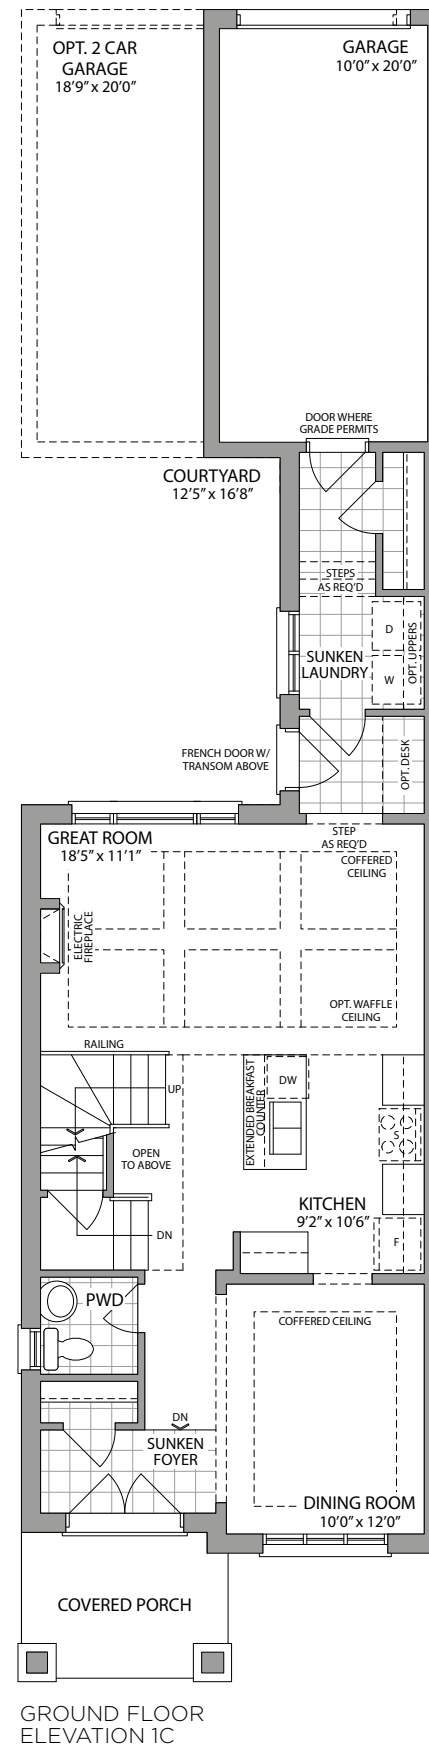

THE TRILLIUM 1530 SQ. FT.

20' LANEWAY TOWNHOMES