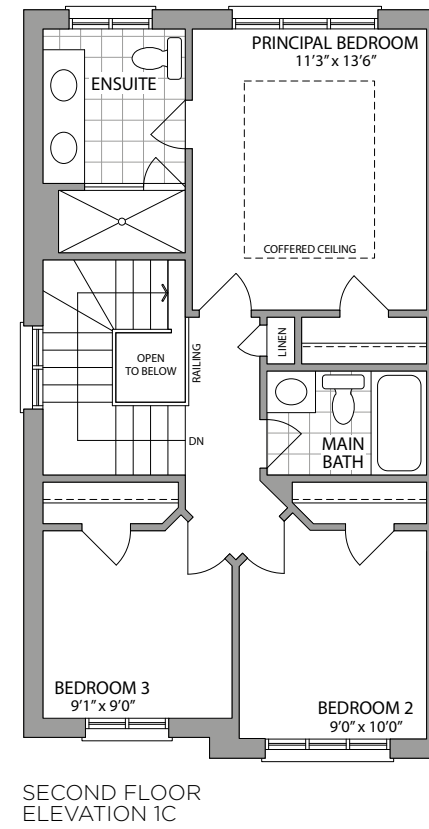

THE TRILLIUM 1530 SQ. FT.

20' LANEWAY TOWNHOMES