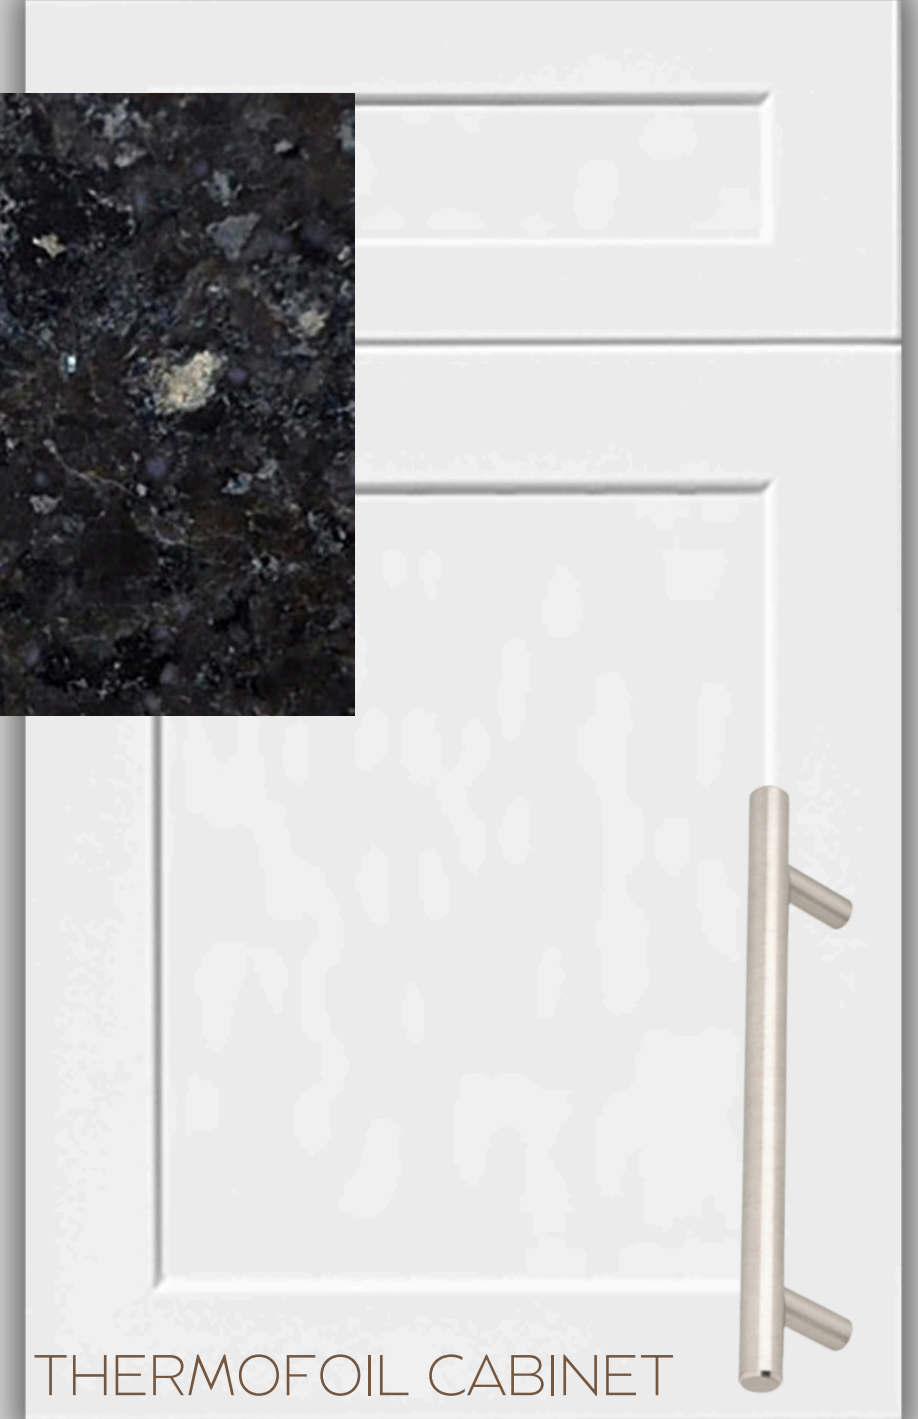

ENSUITE

B005U2 - NEW KLEINBURG

FLOOR TILE

GRANITE COUNTERTOP

WALL TILE

THERMOFOIL CABINET

www.paradisedevelopments.com

All colour, shades and finishes may vary from the images included. All images provided are for reference purposes only and may appear different than the actual sample.