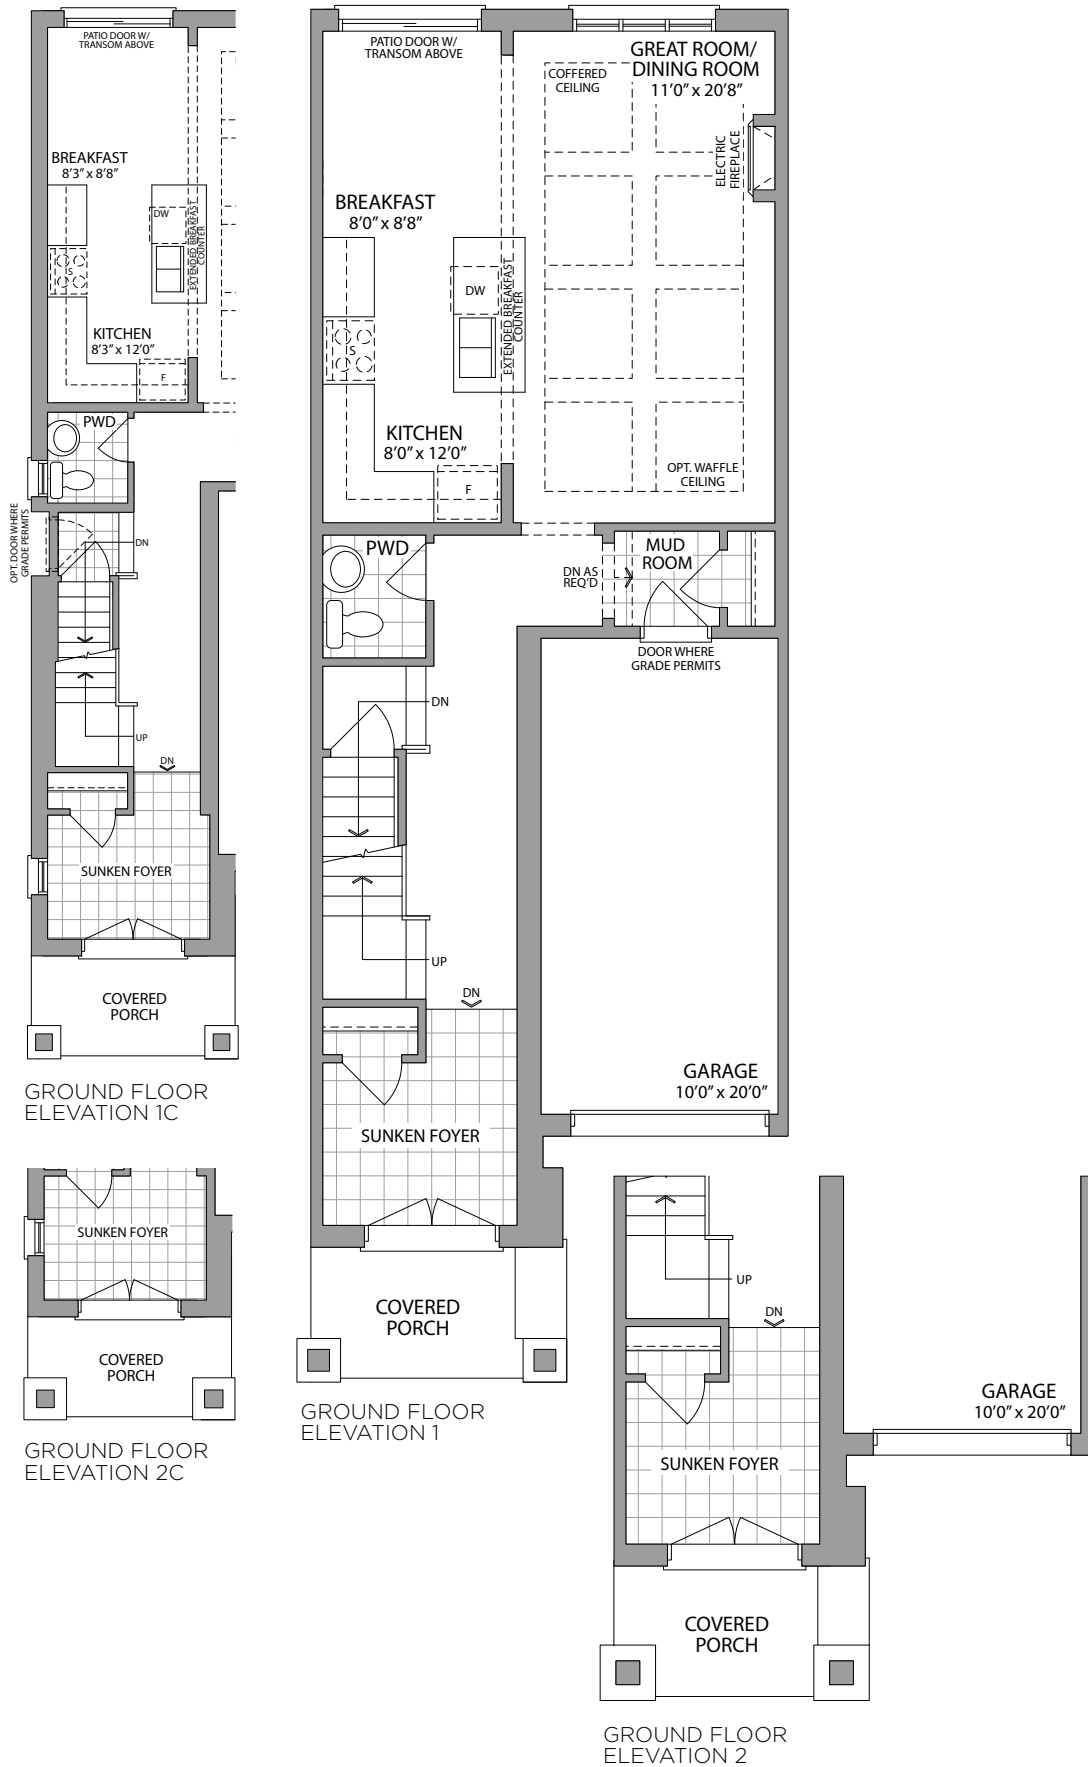

ARTIST'S CONCEPT
THE OSPREY 1740/1805 SQ. FT.

ELEVATION 1/1C

ARTIST'S CONCEPT
THE OSPREY 1740/1805 SQ. FT.

ELEVATION 2/2C

THE OSPREY 1740/1805 SQ. FT.

20' STREET TOWNHOMES