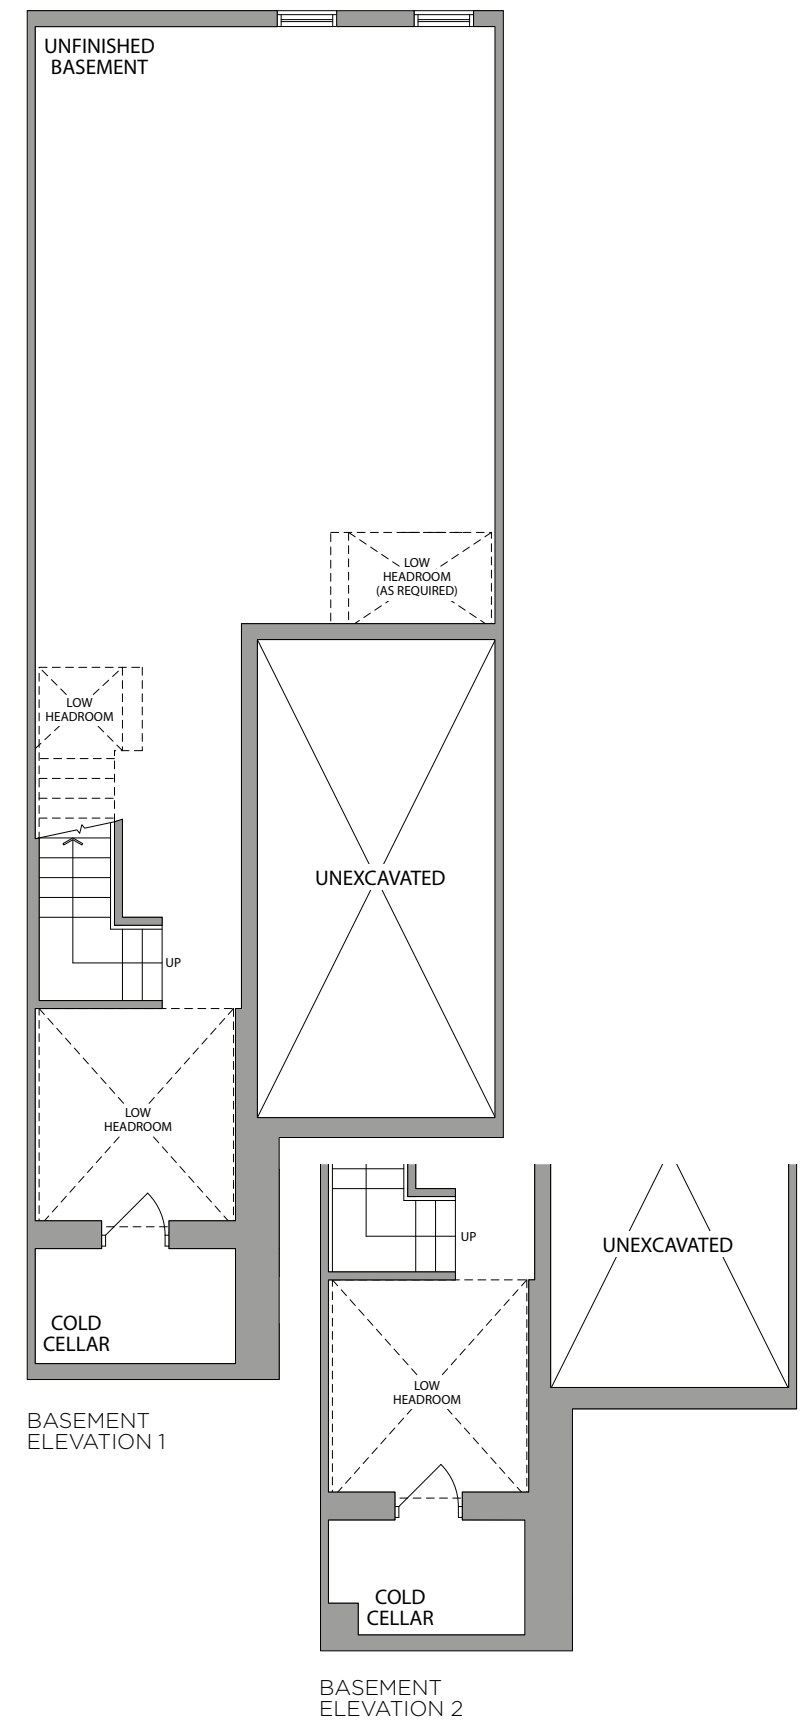

ARTIST'S CONCEPT
THE OSPREY 1740/1805 SQ. FT.

ELEVATION 1/1C

ARTIST'S CONCEPT
THE OSPREY 1740/1805 SQ. FT.

ELEVATION 2/2C

THE OSPREY 1740/1805 SQ. FT.

20' STREET TOWNHOMES