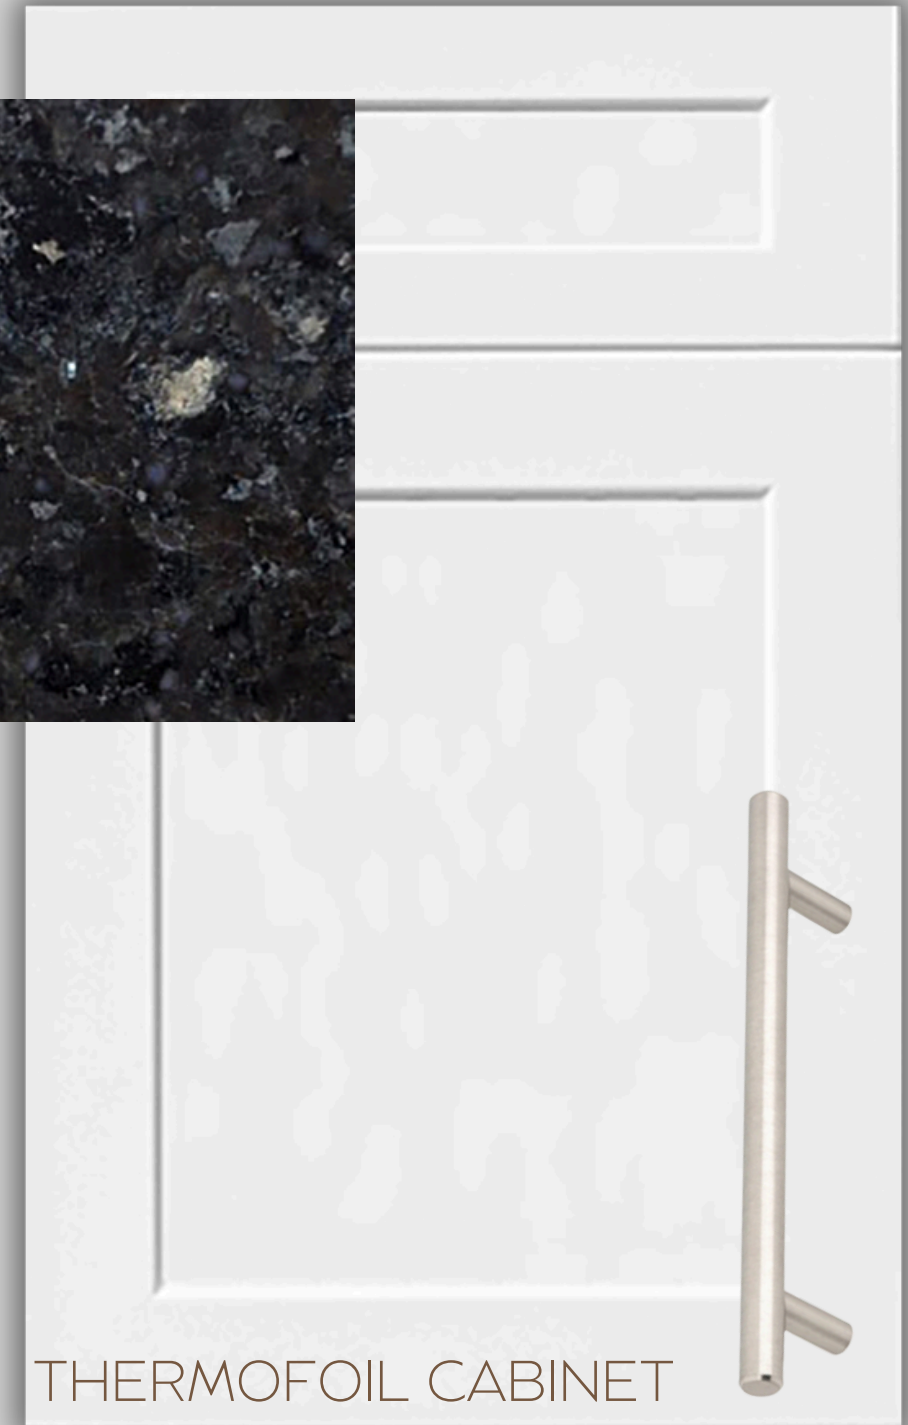

ENSUITE

B024U3 - NEW KLEINBURG

FLOOR TILE

GRANITE COUNTERTOP

WALL TILE

THERMOFOIL CABINET

www.paradisedevelopments.com

All colour, shades and finishes may vary from the images included. All images provided are for reference purposes only and may appear different than the actual sample.