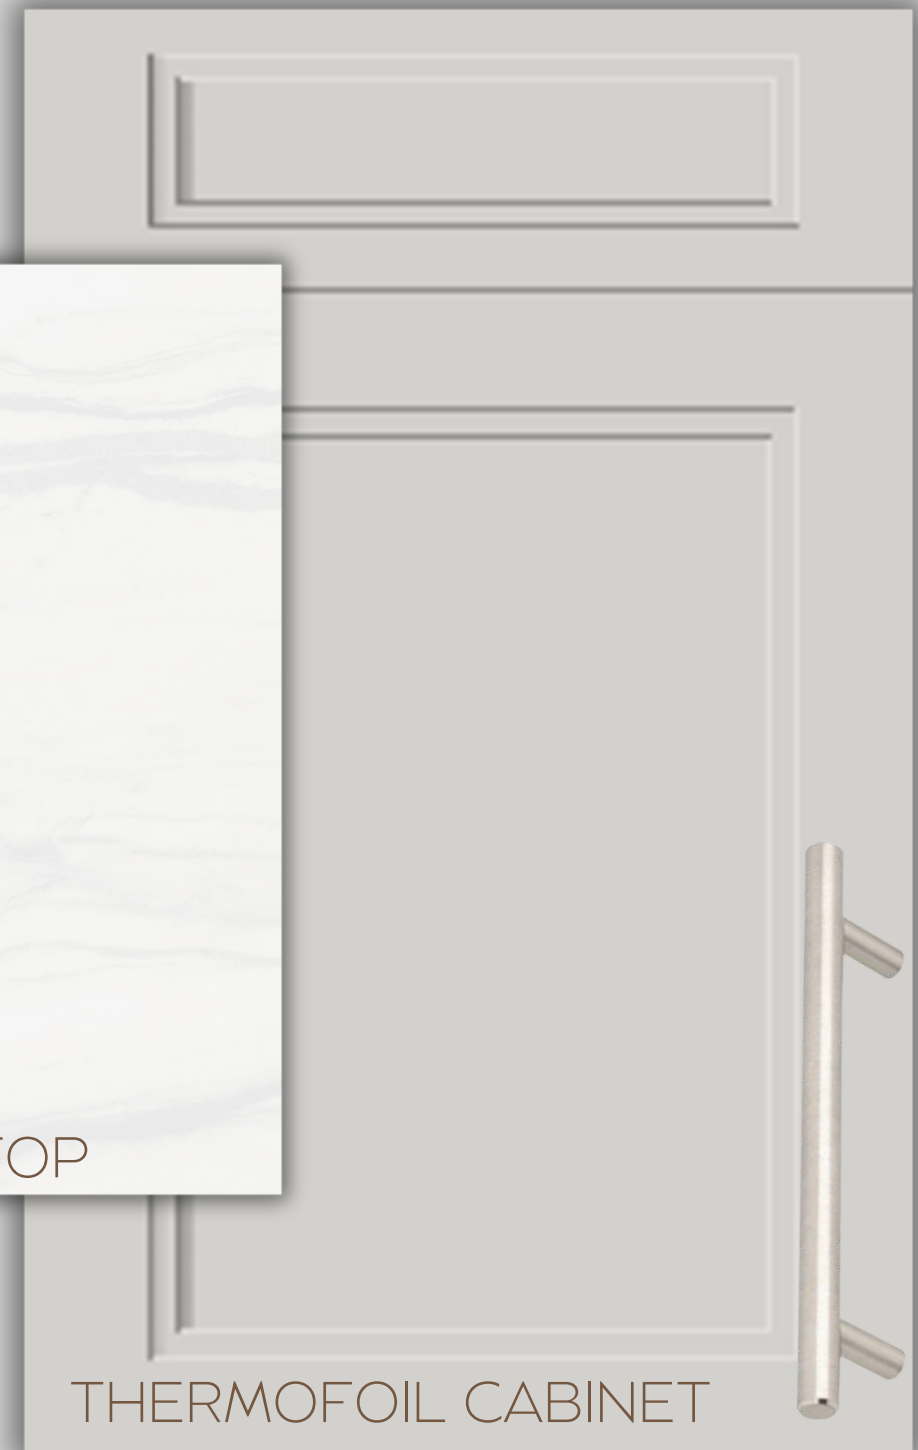

ENSUITE

B156U2 - HERITAGE HEIGHTS

FLOOR TILE

WALL TILE

ARBORITE COUNTERTOP

THERMOFOIL CABINET

www.paradisedevelopments.com

All colour, shades and finishes may vary from the images included. All images provided are for reference purposes only and may appear different than the actual sample.