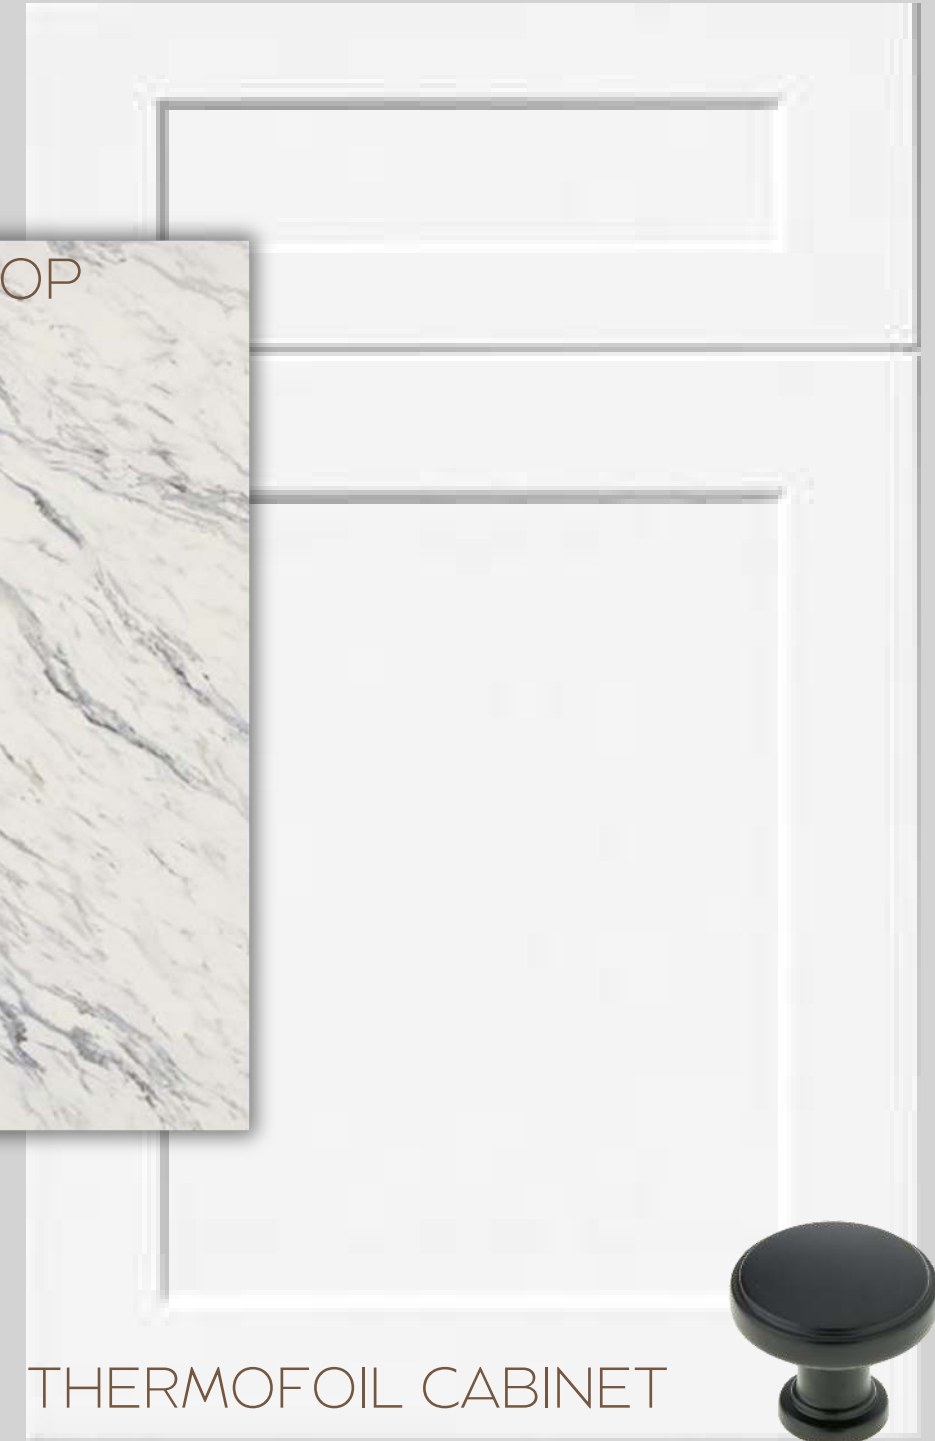

ENSUITE

029 - HERITAGE HEIGHTS

FLOOR TILE

ARBORITE COUNTERTOP

WALL TILE

THERMOFOIL CABINET

www.paradisedevelopments.com

All colour, shades and finishes may vary from the images included. All images provided are for reference purposes only and may appear different than the actual sample.