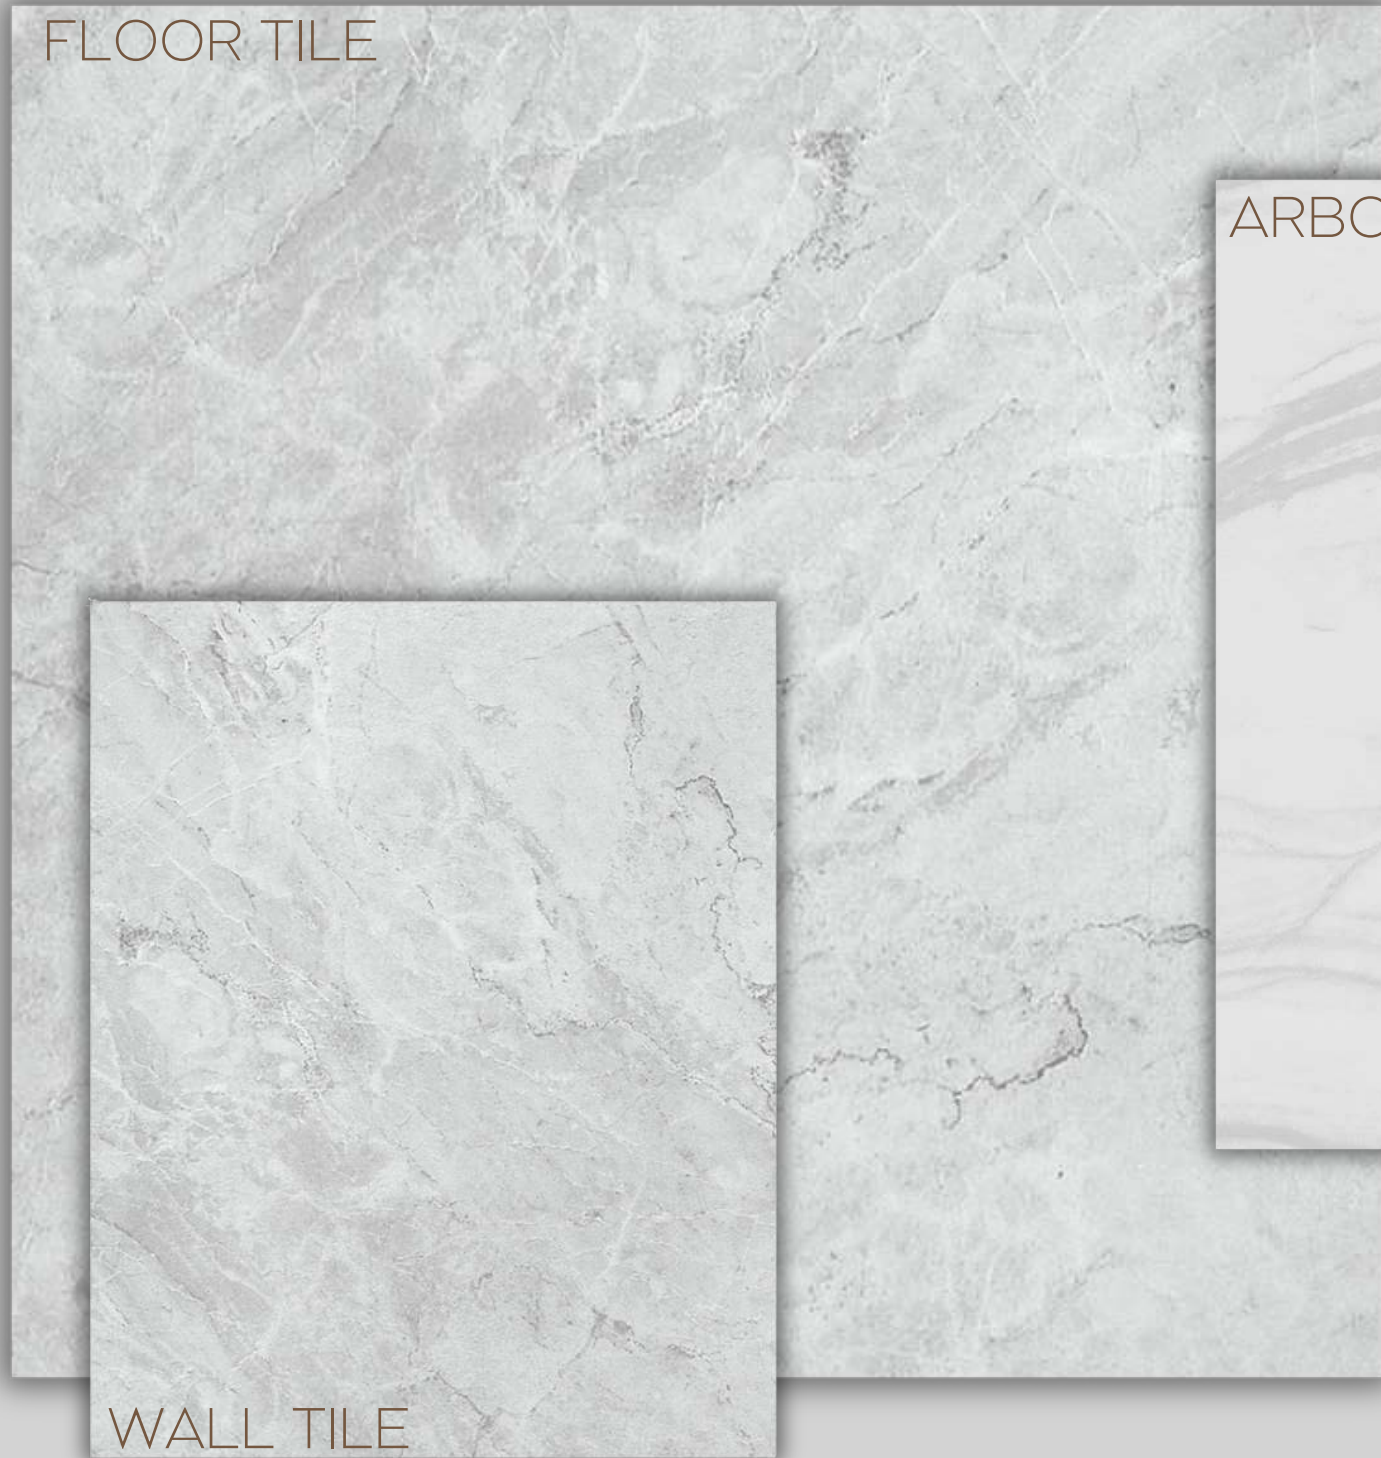

BATH 2

029 - HERITAGE HEIGHTS

THERMOFOIL CABINET

www.paradisedevelopments.com

All colour, shades and finishes may vary from the images included. All images provided are for reference purposes only and may appear different than the actual sample.