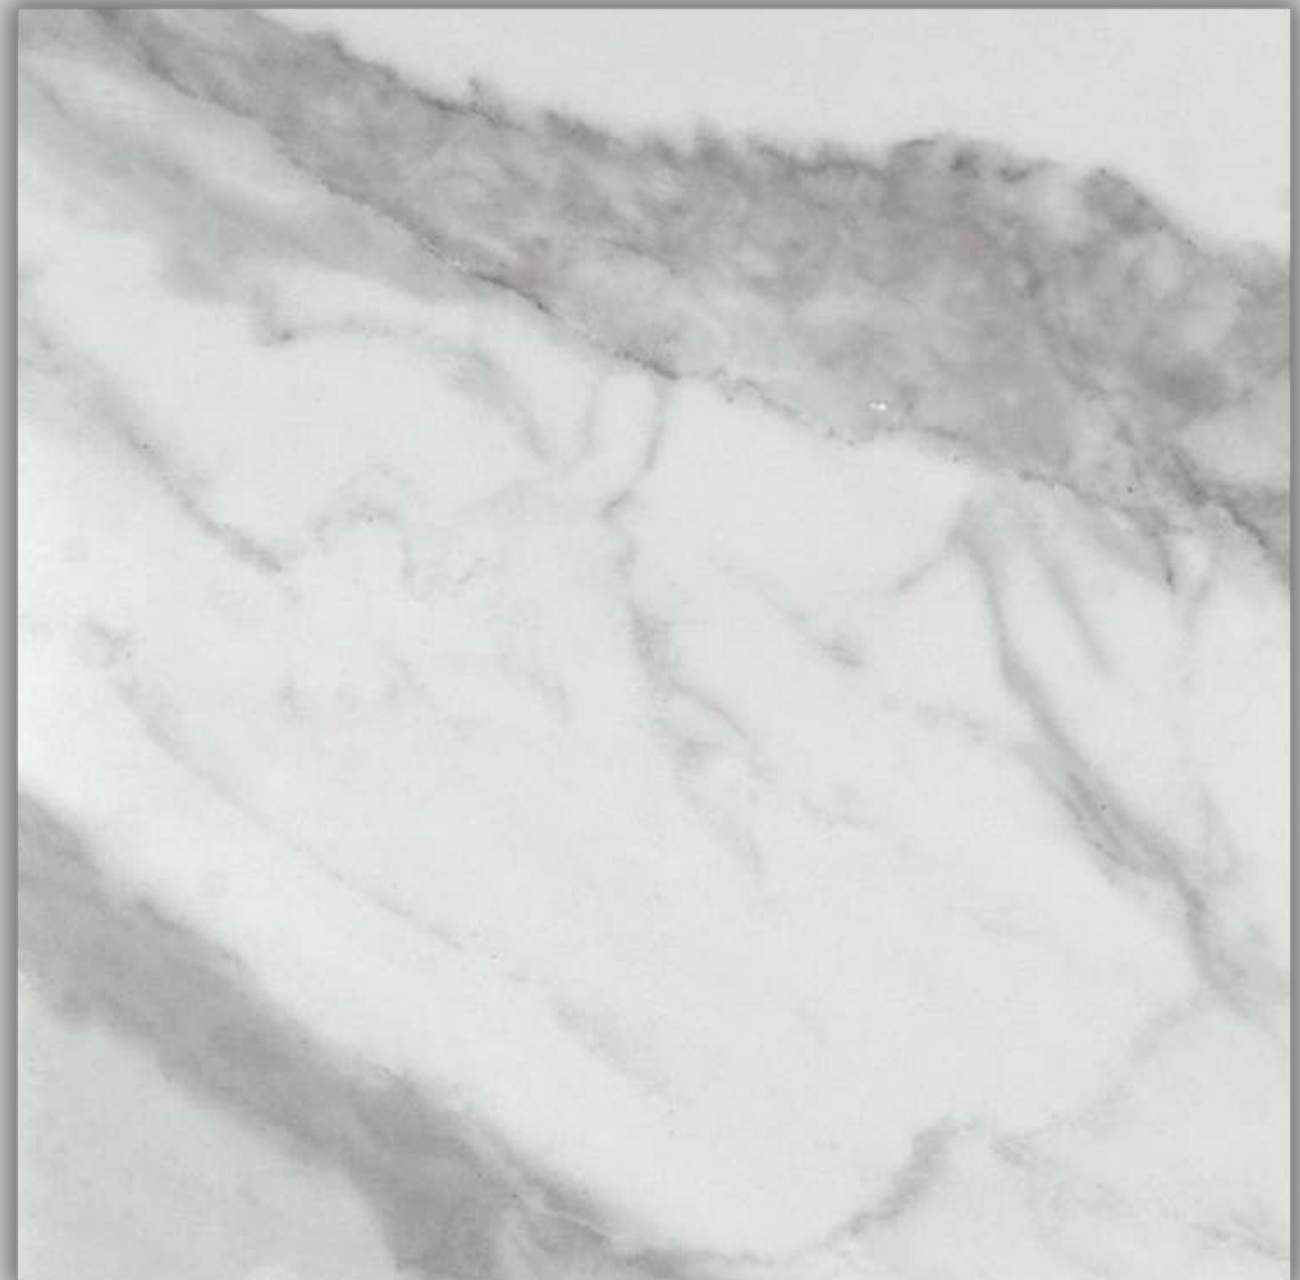

MAIN FLOOR

029 - HERITAGE HEIGHTS

HARDWOOD FLOOR

FLOOR TILE: FOYER

www.paradisedevelopments.com

All colour, shades and finishes may vary from the images included. All images provided are for reference purposes only and may appear different than the actual sample.

MAIN FLOOR

029 - HERITAGE HEIGHTS

FLOOR TILE: MUDROOM | POWDER ROOM | LOWER LANDING

www.paradisedevelopments.com

All colour, shades and finishes may vary from the images included. All images provided are for reference purposes only and may appear different than the actual sample.