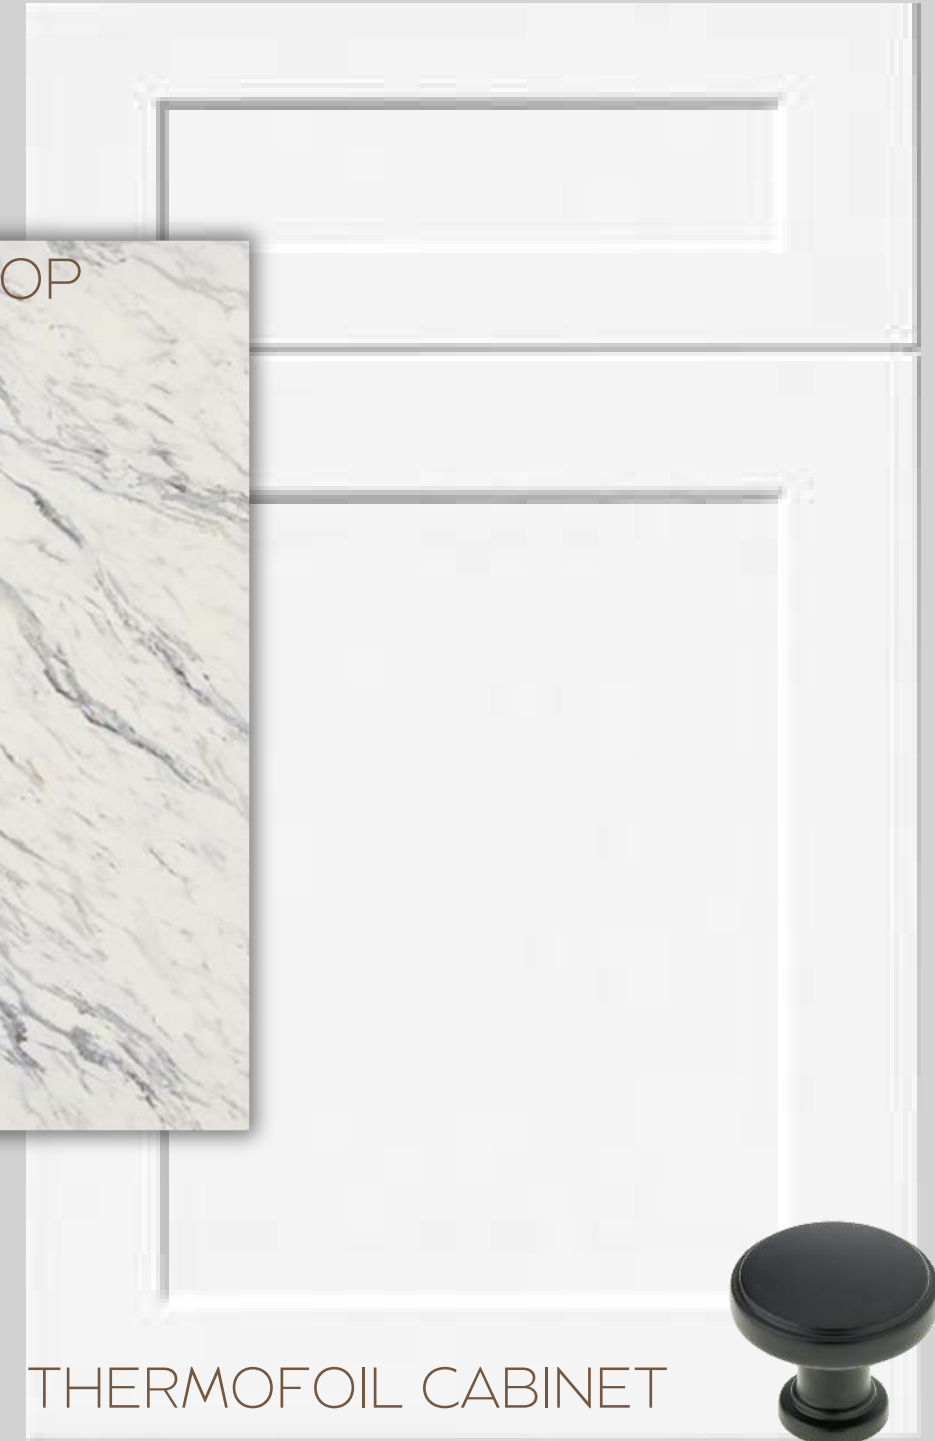

MAIN BATH

029 - HERITAGE HEIGHTS

FLOOR TILE

ARBORITE COUNTERTOP

WALL TILE

THERMOFOIL CABINET

www.paradisedevelopments.com

All colour, shades and finishes may vary from the images included. All images provided are for reference purposes only and may appear different than the actual sample.