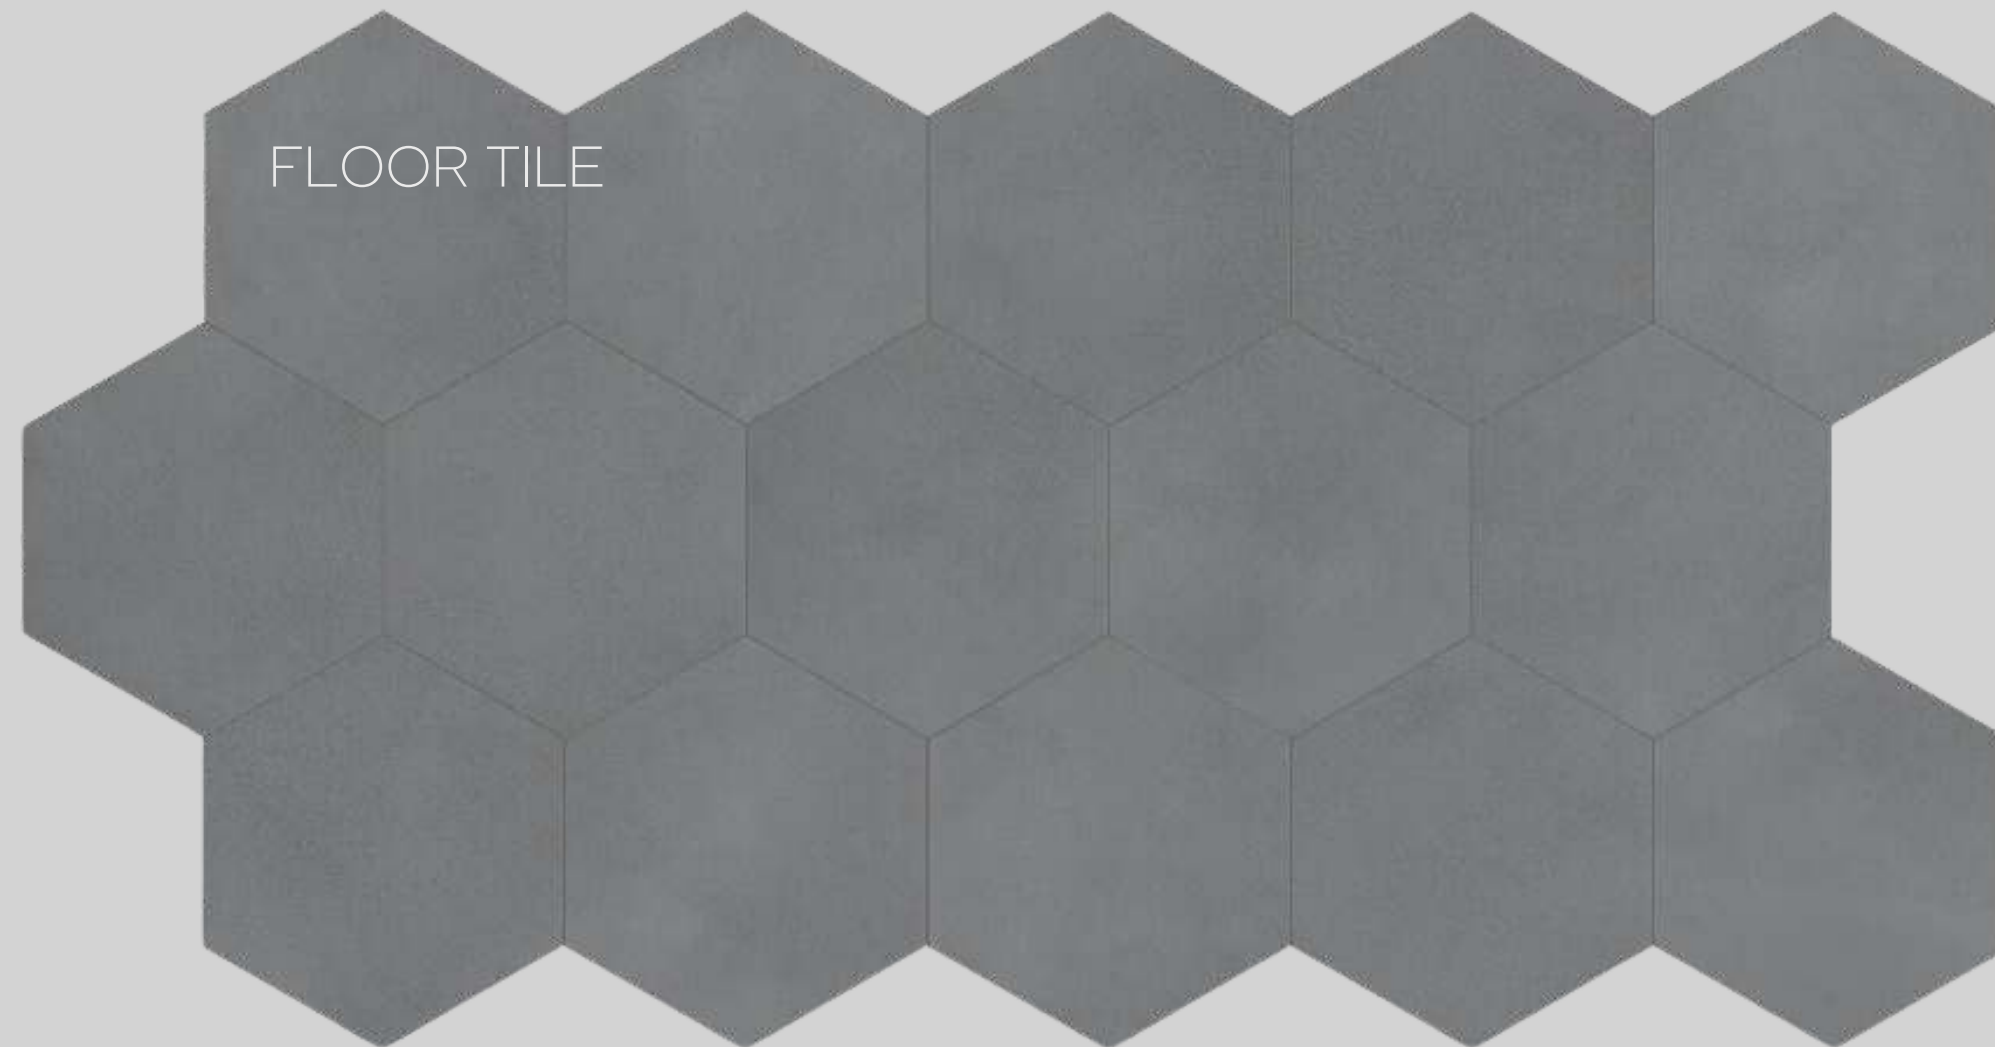

# GROUND | MAIN FLOOR B131U4 - HERITAGE HEIGHTS

HARDWOOD FLOOR

FLOOR TILE

[www.paradisedevelopments.com](http://www.paradisedevelopments.com)

All colour, shades and finishes may vary from the images included. All images provided are for reference purposes only and may appear different than the actual sample.

POWDER ROOM

B131U4 - HERITAGE HEIGHTS

[www.paradisedevelopments.com](http://www.paradisedevelopments.com)

All colour, shades and finishes may vary from the images included. All images provided are for reference purposes only and may appear different than the actual sample.