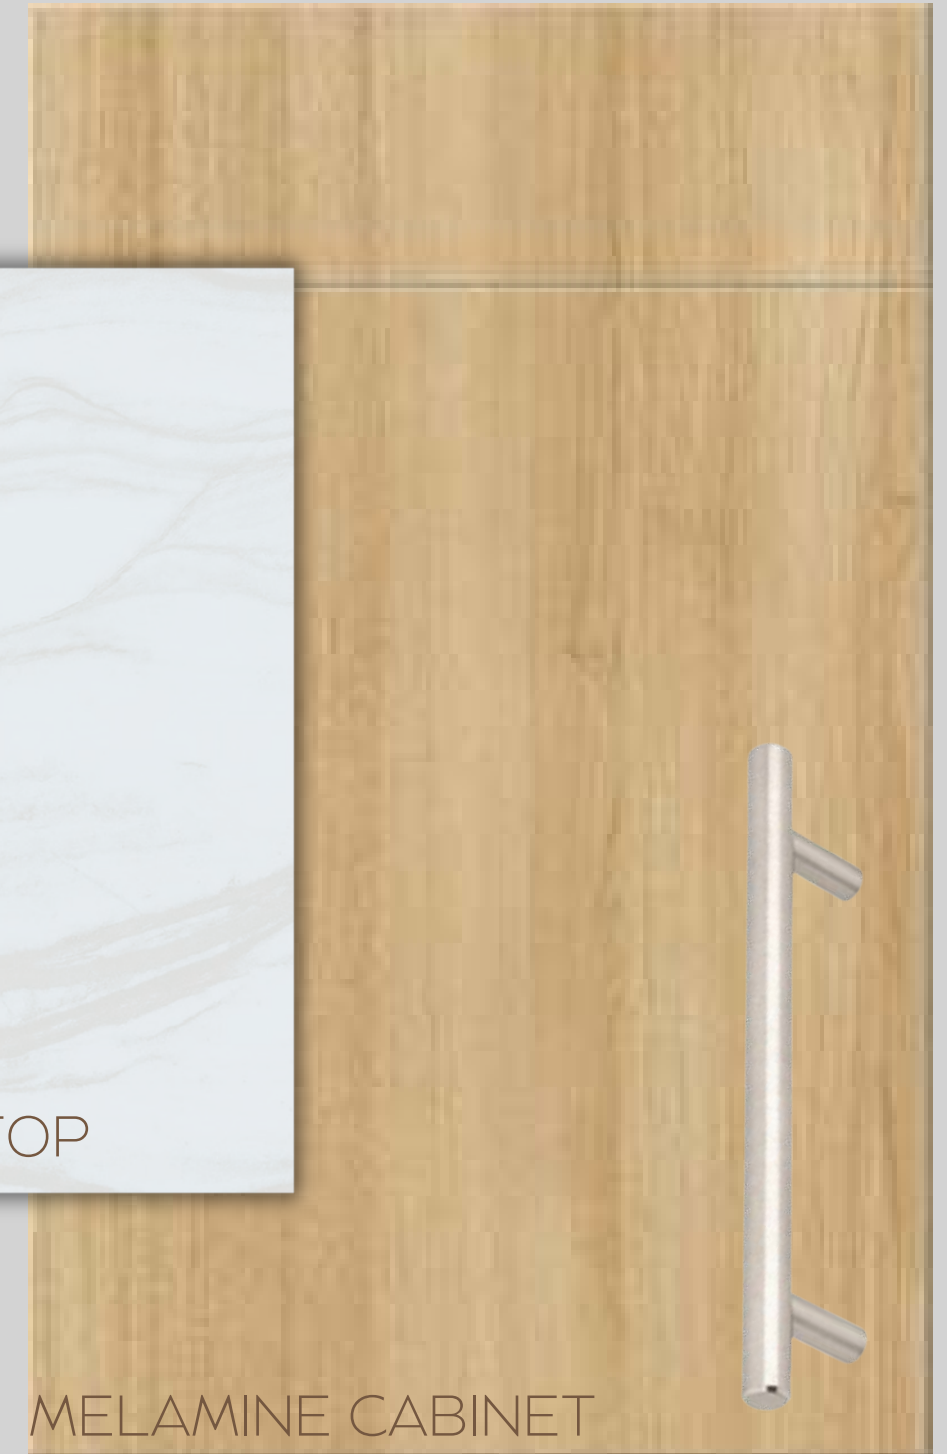

# MAIN BATH

# B131U4 - HERITAGE HEIGHTS

FLOOR TILE

ARBORITE COUNTERTOP

WALL TILE

MELAMINE CABINET

[www.paradisedevelopments.com](http://www.paradisedevelopments.com)

All colour, shades and finishes may vary from the images included. All images provided are for reference purposes only and may appear different than the actual sample.