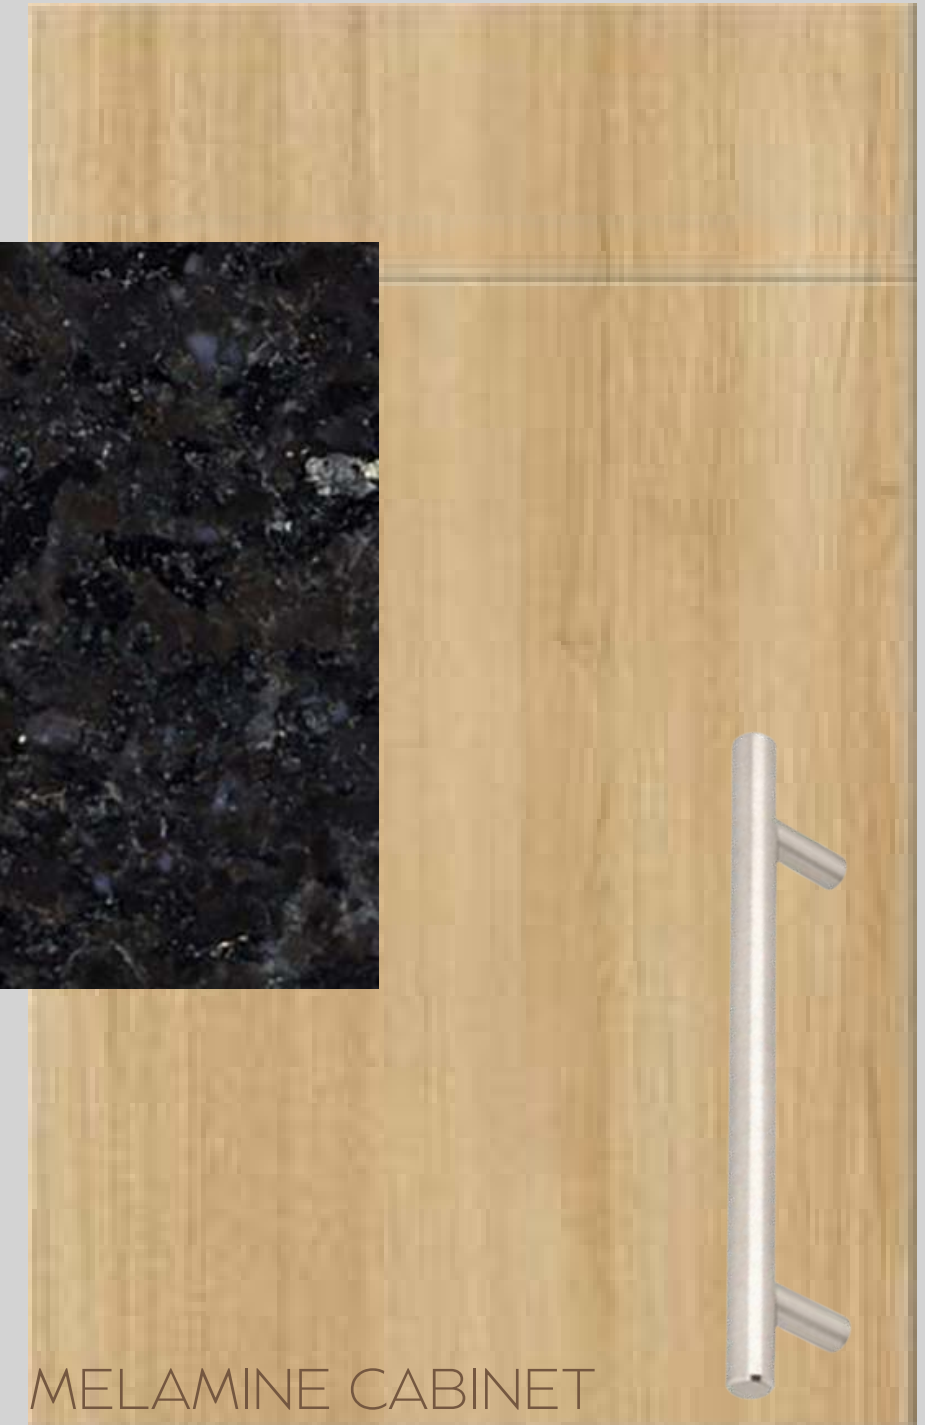

# B131U4 - HERITAGE HEIGHTS

FLOOR TILE

WALL TILE

GRANITE COUNTERTOP

MELAMINE CABINET

[www.paradisedevelopments.com](http://www.paradisedevelopments.com)

All colour, shades and finishes may vary from the images included. All images provided are for reference purposes only and may appear different than the actual sample.

# MAIN BATH