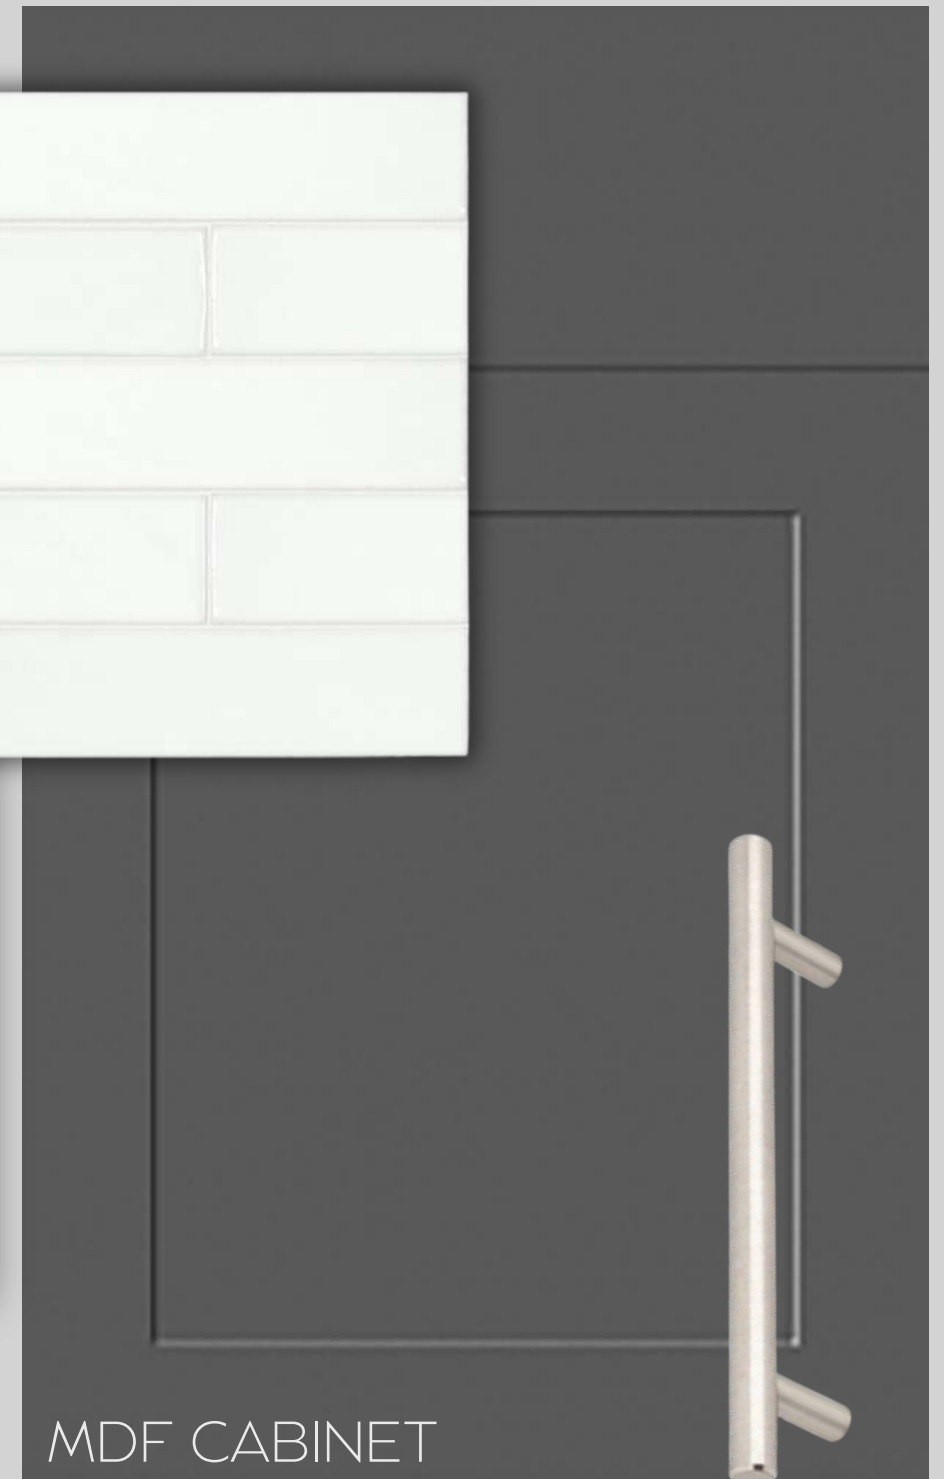

KITCHEN

B131U3 - HERITAGE HEIGHTS

FLOOR TILE

TILE BACKSPLASH

QUARTZ COUNTERTOP

MDF CABINET

www.paradisedevelopments.com

All colour, shades and finishes may vary from the images included. All images provided are for reference purposes only and may appear different than the actual sample.