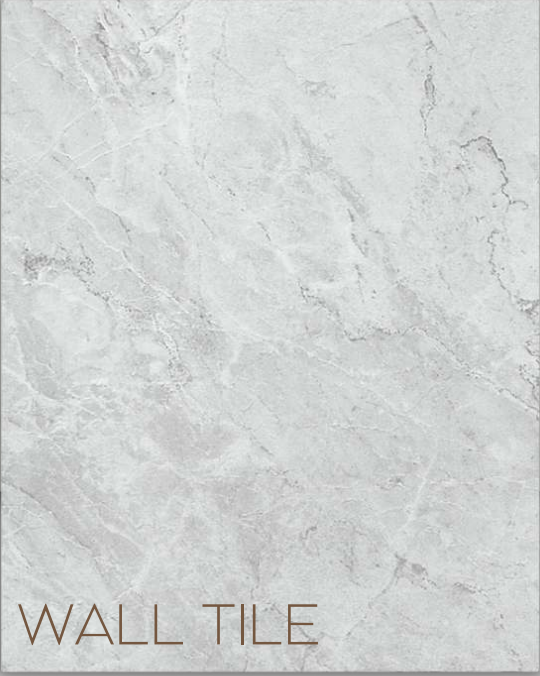

KITCHEN

B138U9 - HERITAGE HEIGHTS

FLOOR TILE

TILE BACKSPLASH

QUARTZ COUNTERTOP

MAPLE CABINET

www.paradisedevelopments.com

All colour, shades and finishes may vary from the images included. All images provided are for reference purposes only and may appear different than the actual sample.

ENSUITE | MAIN BATH

B138U9 - HERITAGE HEIGHTS

FLOOR TILE

QUARTZ COUNTERTOP

WALL TILE

TERHMOFOIL CABINET

www.paradisedevelopments.com

All colour, shades and finishes may vary from the images included. All images provided are for reference purposes only and may appear different than the actual sample.