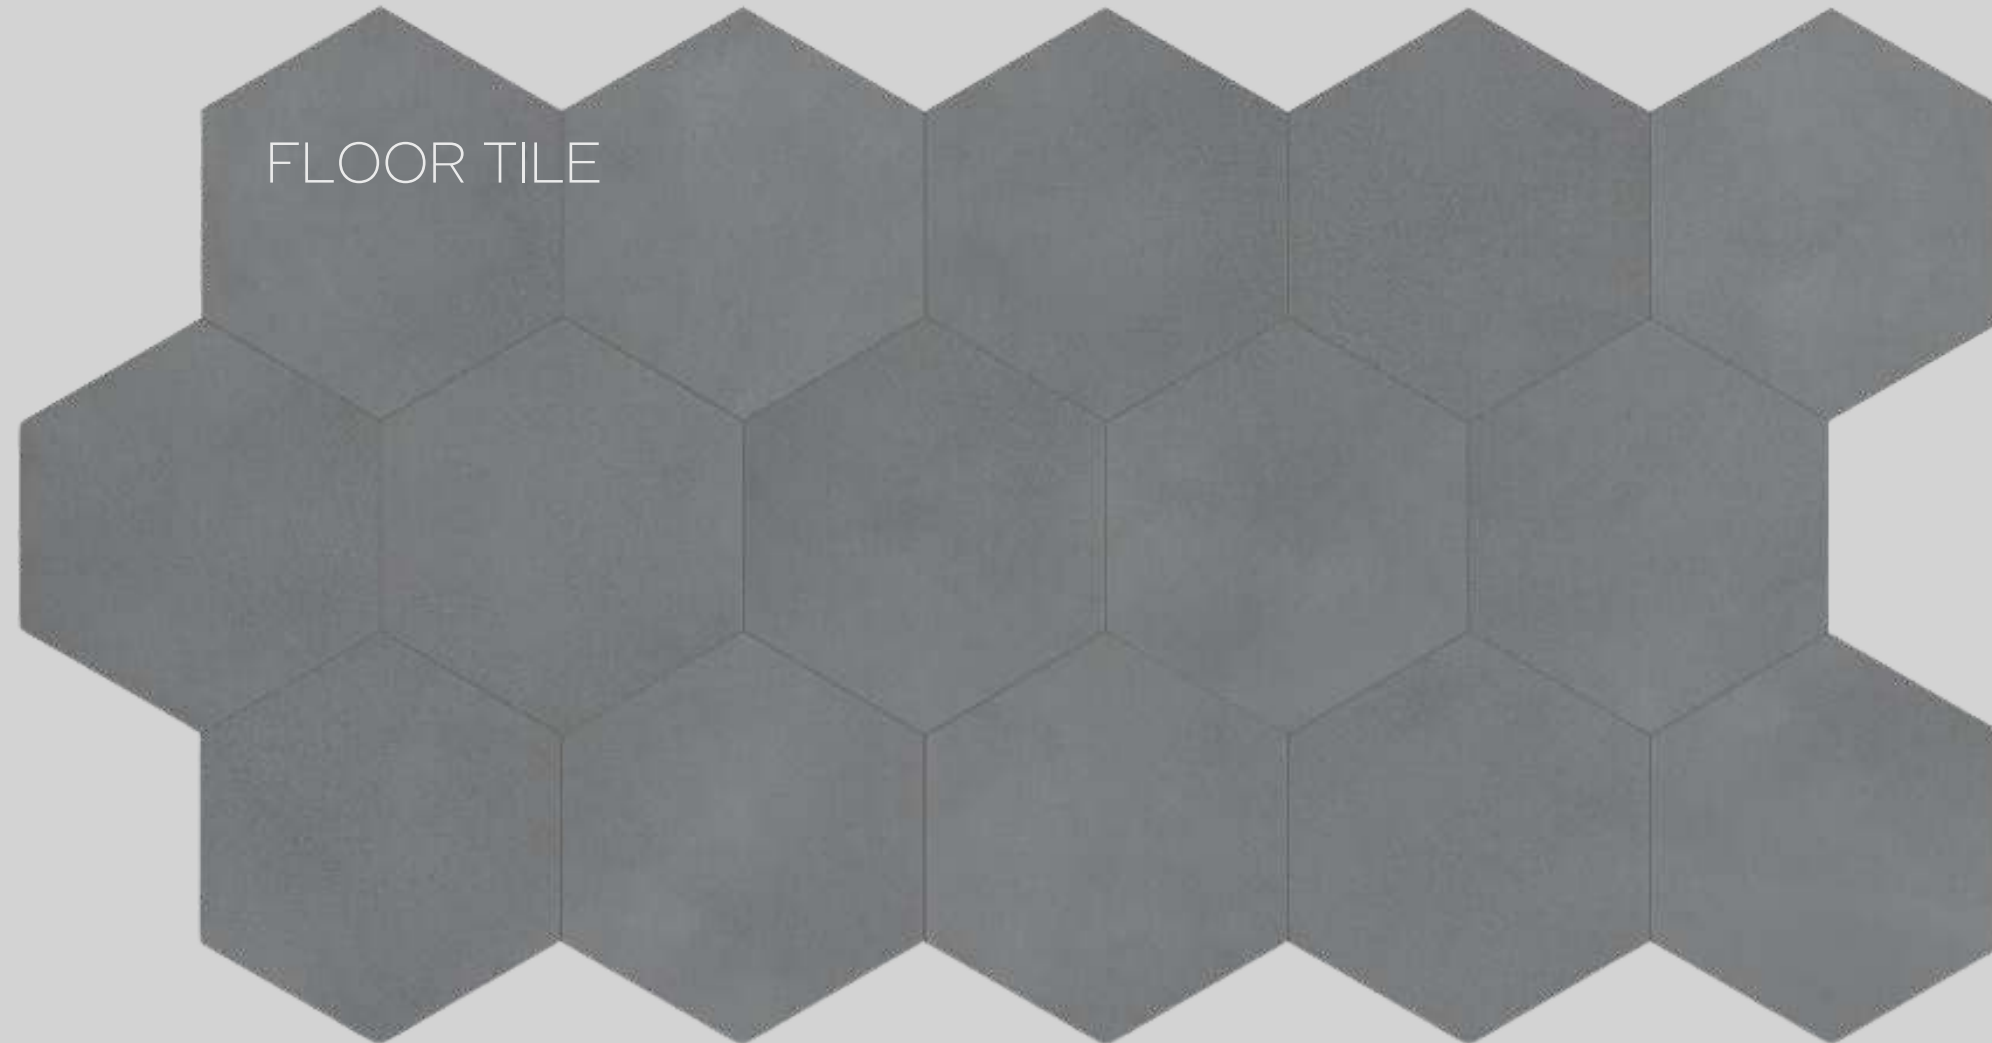

GROUND | MAIN FLOOR B138U13 - HERITAGE HEIGHTS

HARDWOOD FLOOR

FLOOR TILE

www.paradisedevelopments.com

All colour, shades and finishes may vary from the images included. All images provided are for reference purposes only and may appear different than the actual sample.

POWDER ROOM

B138U13 - HERITAGE HEIGHTS

www.paradisedevelopments.com

All colour, shades and finishes may vary from the images included. All images provided are for reference purposes only and may appear different than the actual sample.