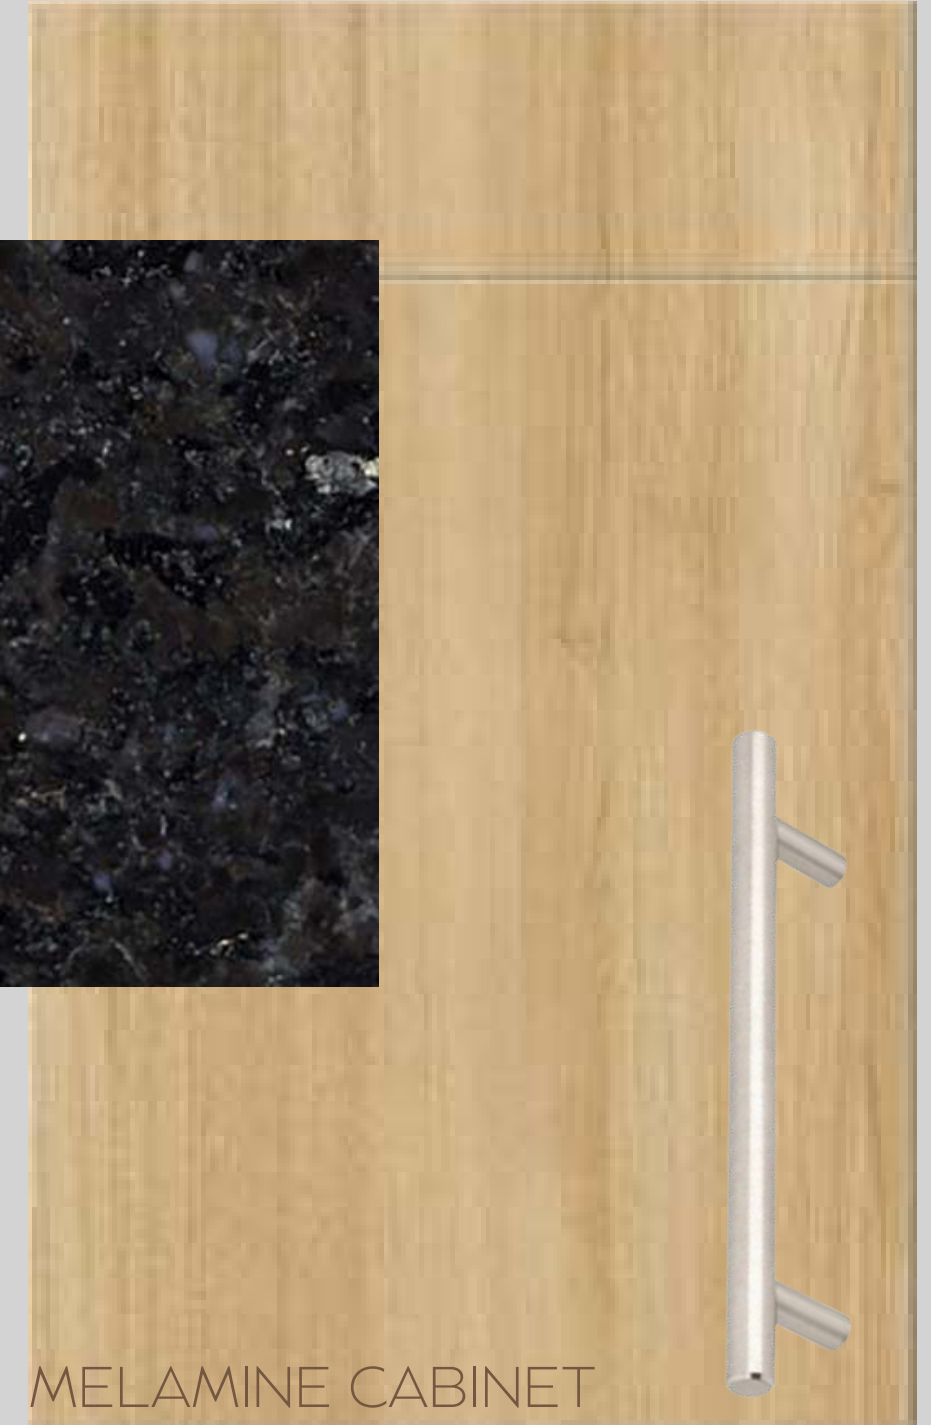

KITCHEN

B138U13 - HERITAGE HEIGHTS

FLOOR TILE

TILE BACKSPLASH

QUARTZ COUNTERTOP

MDF CABINET

www.paradisedevelopments.com

All colour, shades and finishes may vary from the images included. All images provided are for reference purposes only and may appear different than the actual sample.

ENSUITE

B138U13 - HERITAGE HEIGHTS

FLOOR TILE

GRANITE COUNTERTOP

WALL TILE

MELAMINE CABINET

www.paradisedevelopments.com

All colour, shades and finishes may vary from the images included. All images provided are for reference purposes only and may appear different than the actual sample.