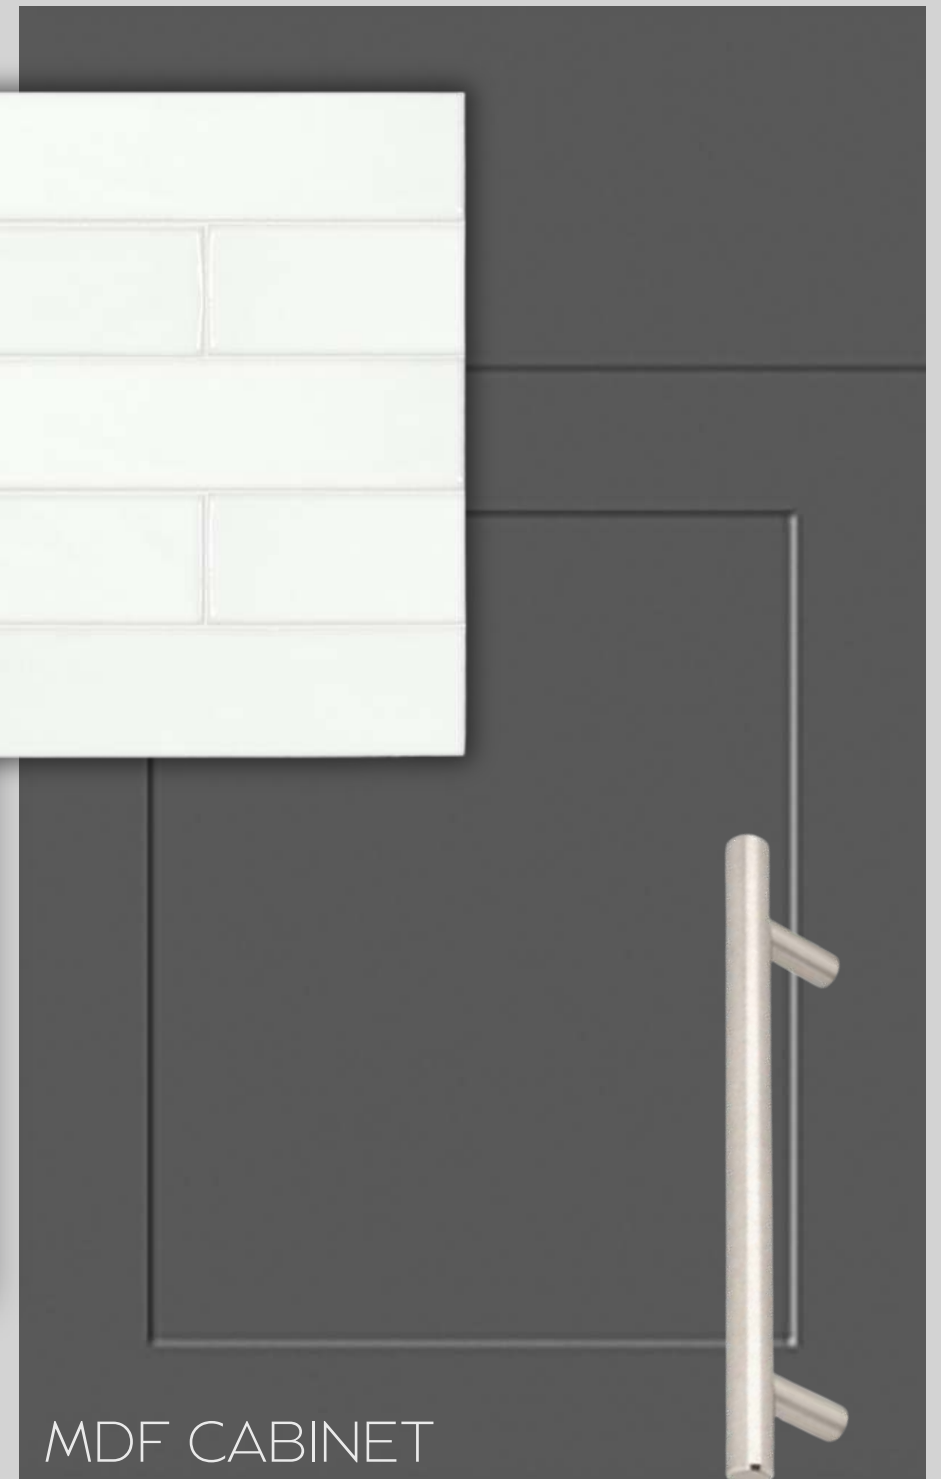

# B138U12 - HERITAGE HEIGHTS

FLOOR TILE

TILE BACKSPLASH

QUARTZ COUNTERTOP

MDF CABINET

[www.paradisedevelopments.com](http://www.paradisedevelopments.com)

All colour, shades and finishes may vary from the images included. All images provided are for reference purposes only and may appear different than the actual sample.

# MAIN BATH