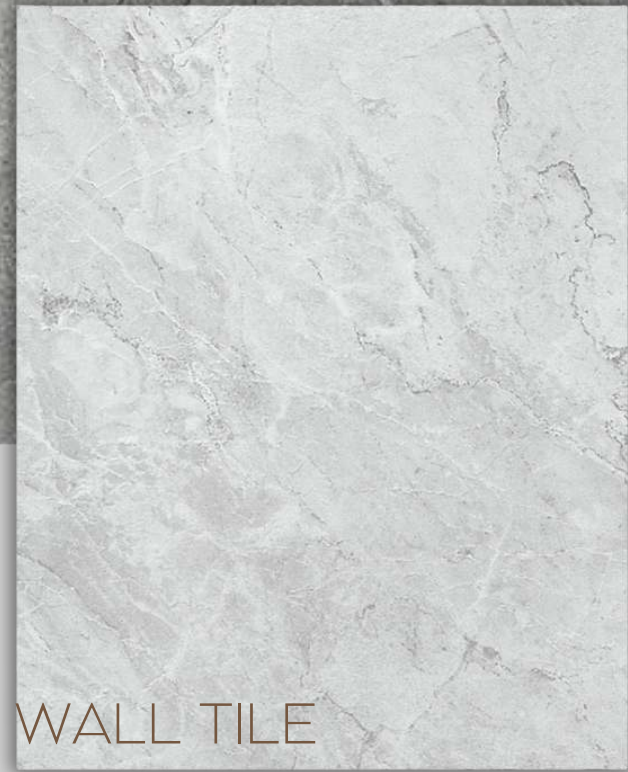

MAIN BATH

B131U9- HERITAGE HEIGHTS

WALL TILE