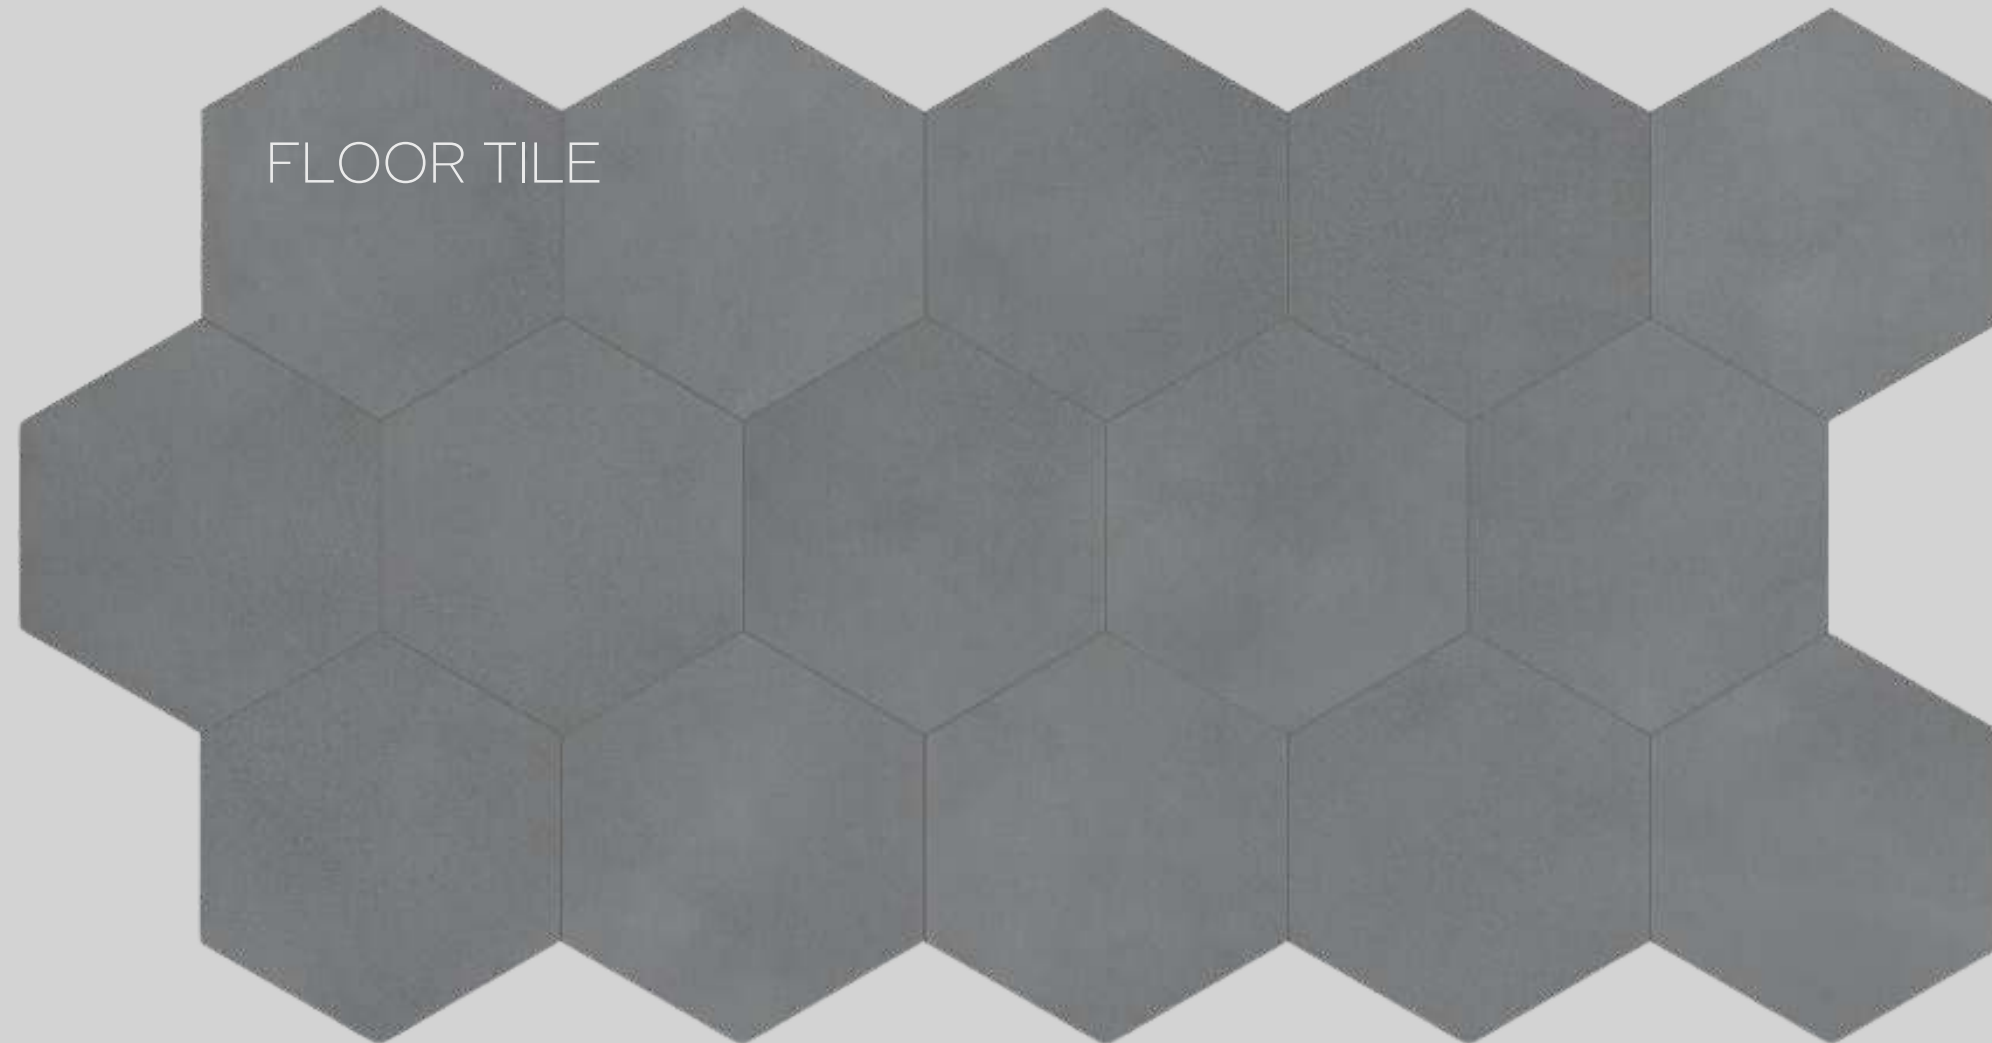

GROUND | MAIN FLOOR B138U10 - HERITAGE HEIGHTS

HARDWOOD FLOOR

FLOOR TILE

www.paradisedevelopments.com

All colour, shades and finishes may vary from the images included. All images provided are for reference purposes only and may appear different than the actual sample.

POWDER ROOM

B138U10 - HERITAGE HEIGHTS

www.paradisedevelopments.com

All colour, shades and finishes may vary from the images included. All images provided are for reference purposes only and may appear different than the actual sample.