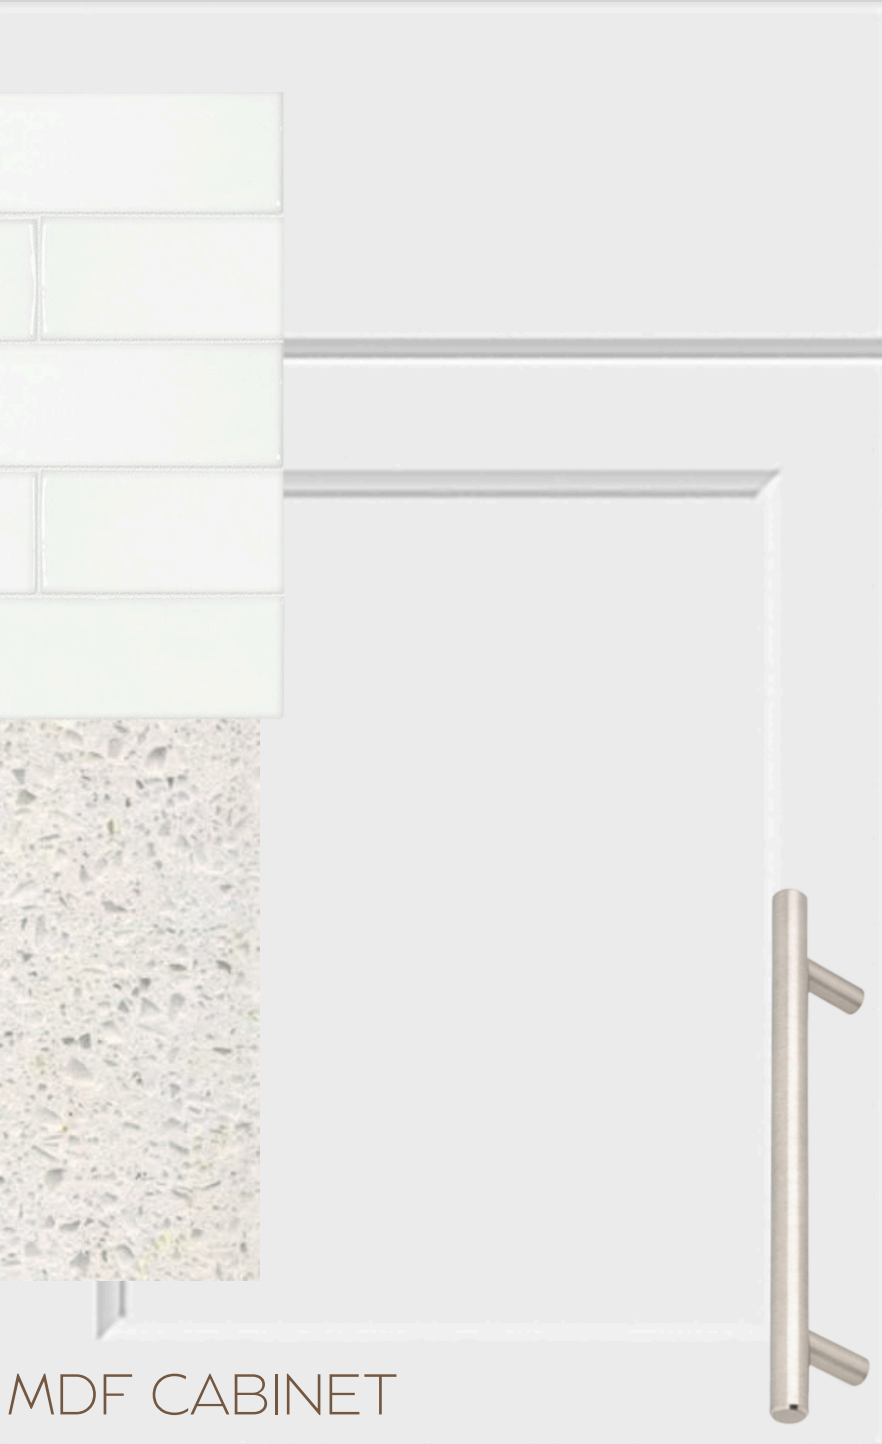

# B008U42 - AURORA TRAILS

HARDWOOD FLOOR

TILE BACKSPLASH

QUARTZ COUNTERTOP

MDF CABINET

[www.paradisedevelopments.com](http://www.paradisedevelopments.com)

All colour, shades and finishes may vary from the images included. All images provided are for reference purposes only and may appear different than the actual sample.