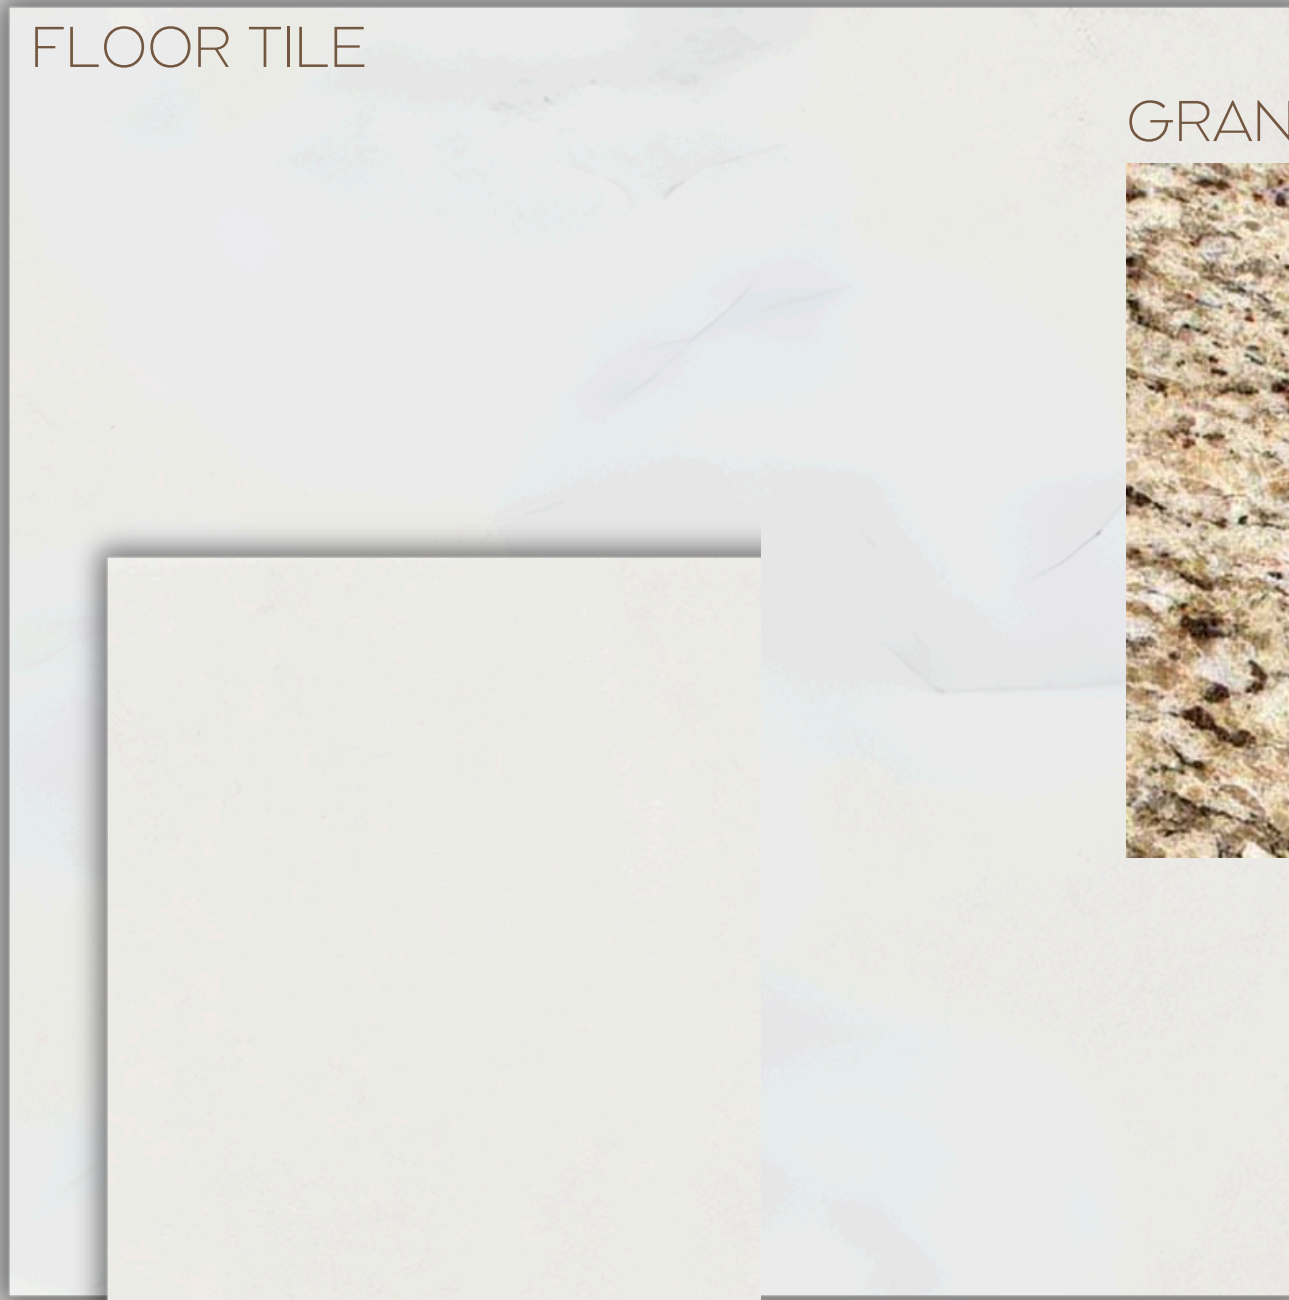

MAIN BATH

B008U42 - AURORA TRAILS

FLOOR TILE