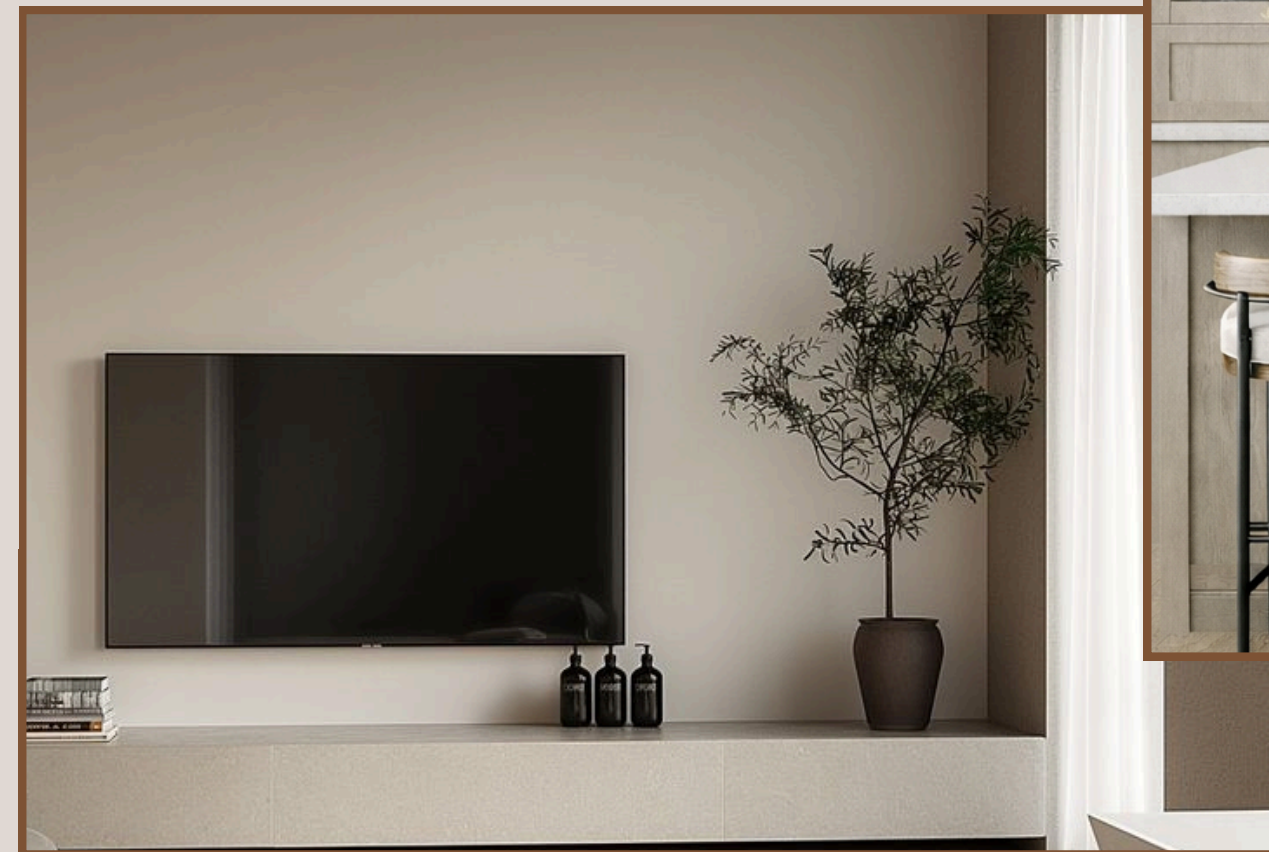

PARADISE

DEVELOPMENTS®

DESIGN PACKAGE AURORA TRAILS LOT 27

$90,240 IN DESIGNER
FINISHES INCLUDED

PLUS - 10' MAIN FLOOR
CEILINGS | SMOOTH
CEILINGS THROUGHOUT

PARADISEDEVELOPMENTS.COM

The images shown are for artistic representation and conceptual purposes only, intended to illustrate the overall design intent and color scheme of the home.

All colours, shades and finishes may vary from the images included. All images provided are for reference purposes only and may appear different than the actual sample.